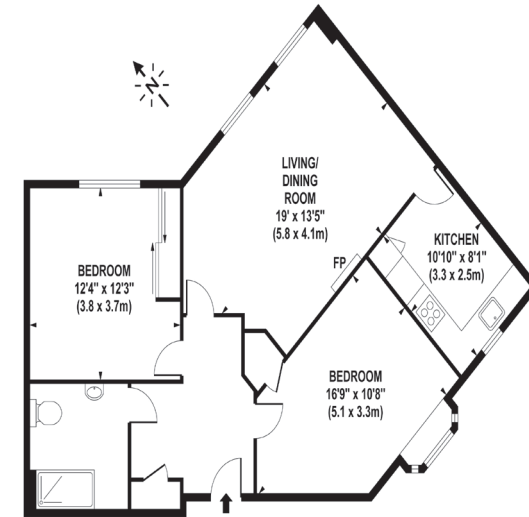

GROUND FLOOR

APPROX. GROSS INTERNAL FLOOR AREA 832 SQ FT / 77 SQ M

© www.skysphotobat.com

- Exclusively For Those Aged 65+
- Ground Floor Apartment
- Spacious Reception Room
- Restaurant On-Site
- Guest Suite Available
- Ample Parking For Residents & Visitors

Price: £600,000
Service Charge: £10,426 PA
Ground Rent: £0 PA
Other Charges: N/A
Lease Length: 99 Years Left
Tenure: Leasehold

EPC Rating: C

For more information
please contact:

Rice & Roman
T: 01344 981246
E: info@riceandroman.co.uk
Lynwood Village, SL50FJ
www.riceandroman.co.uk

**RICE +
ROMAN**

Agents Notices - These property details are set out as a general outline only and do not constitute any part of an Offer or Contract. Any services, equipment, fittings or central heating systems have not been tested and no warranty is given or implied that these are in working order. Buyers are advised to obtain verification from their solicitor or surveyor. Fixtures, fittings and other items are not included unless specifically described. All measurements, distances and areas are approximate and for guidance only. Room measurements are taken to be the nearest 10cm and prospective buyers are advised to check these for any particular purpose, e.g. fitted carpets and furniture. This material is protected by the laws of copyright. The owner of the copyright is Countrywide Estate Agents. This property sheet forms part of our database rights and copyright laws. No unauthorised copying or distribution without permission.