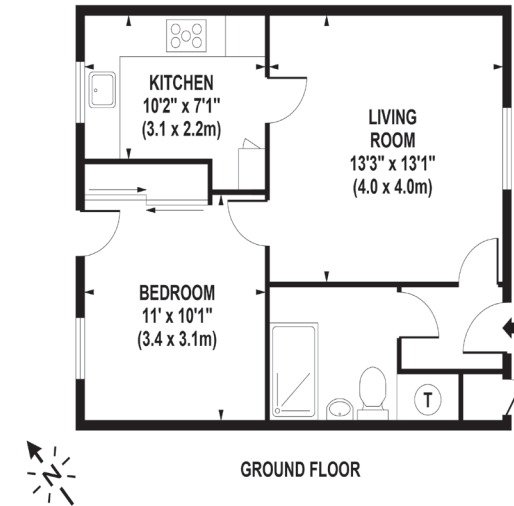

APPROX. GROSS INTERNAL FLOOR AREA 469 SQ FT / 44 SQ M

© www.skyshotglobal.com

- Exclusively For Those Aged 60+
- One Bedroom Bungalow
- Direct Access To Patio
- Quiet Cul-De-Sac Location
- Walk-In Shower
- Short Walk To Shops

Price: £250,000

Service Charge: £3,308 PA

Ground Rent: £0 PA

Other Charges: N/A

Lease Length: 78 years left

Tenure: Leasehold

EPC Rating: D

For more information
please contact:

Rice & Roman
T: 01344 981246
E: info@riceandroman.co.uk
Lynwood Village, SL50FJ
www.riceandroman.co.uk

**RICE +
ROMAN**

Agents Notices - These property details are set out as a general outline only and do not constitute any part of an Offer or Contract. Any services, equipment, fittings or central heating systems have not been tested and no warranty is given or implied that these are in working order. Buyers are advised to obtain verification from their solicitor or surveyor. Fixtures, fittings and other items are not included unless specifically described. All measurements, distances and areas are approximate and for guidance only. Room measurements are taken to be the nearest 10cm and prospective buyers are advised to check these for any particular purpose, e.g. fitted carpets and furniture. This material is protected by the laws of copyright. The owner of the copyright is Countrywide Estate Agents. This property sheet forms part of our database rights and copyright laws. No unauthorised copying or distribution without permission.