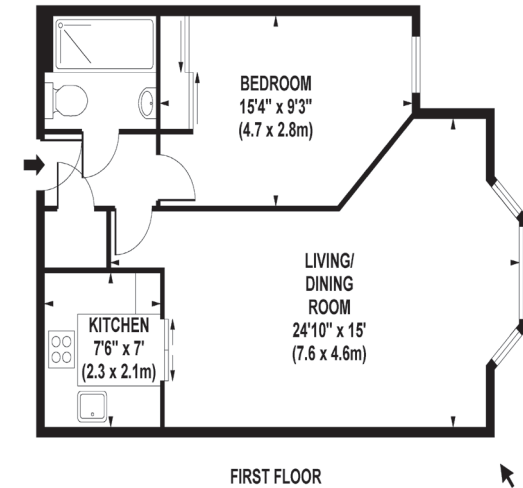

FIRST FLOOR

APPROX. GROSS INTERNAL FLOOR AREA 527 SQ FT / 49 SQ M

© www.skyshotglobal.com

- Exclusively For Those Aged 60+
- Larger Than Average Apartment
- First Floor Flat
- One Double Bedroom
- Communal Facilities
- On-Site Management

Price: £150,000

Service Charge: £2,879 PA

Ground Rent: £712 PA

Other Charges: N/A

Lease Length: 101 years left

Tenure: Leasehold

EPC Rating: C

For more information
please contact:

Rice & Roman
T: 01344 981246
E: info@riceandroman.co.uk
Lynwood Village, SL50FJ
www.riceandroman.co.uk

**RICE +
ROMAN**

Agents Notices - These property details are set out as a general outline only and do not constitute any part of an Offer or Contract. Any services, equipment, fittings or central heating systems have not been tested and no warranty is given or implied that these are in working order. Buyers are advised to obtain verification from their solicitor or surveyor. Fixtures, fittings and other items are not included unless specifically described. All measurements, distances and areas are approximate and for guidance only. Room measurements are taken to be the nearest 10cm and prospective buyers are advised to check these for any particular purpose, e.g. fitted carpets and furniture. This material is protected by the laws of copyright. The owner of the copyright is Countrywide Estate Agents. This property sheet forms part of our database rights and copyright laws. No unauthorised copying or distribution without permission.