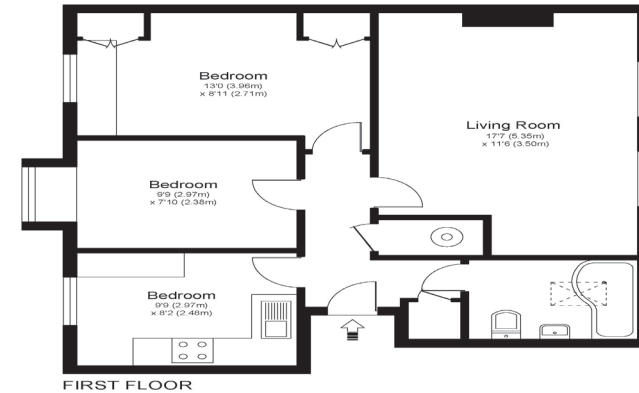

Approximate Gross Internal Floor Area: 55 m sq / 595 sq ft

- Exclusively For Those Aged 60+
- First Floor Apartment
- Two Bedroom
- Guest & Visitor Parking
- Communal Gardens
- On-Site Management

Price: £225,000.00
Service Charge: £2,347 PA
Ground Rent: £24 PA
Other Charges: N/A
Lease Length: 81 Years Left
Tenure: Leasehold

EPC Rating: C

For more information
please contact:

Rice & Roman
T: 01344 981246
E: info@riceandroman.co.uk
Lynwood Village, SL50FJ
www.riceandroman.co.uk

**RICE +
ROMAN**

Agents Notices - These property details are set out as a general outline only and do not constitute any part of an Offer or Contract. Any services, equipment, fittings or central heating systems have not been tested and no warranty is given or implied that these are in working order. Buyers are advised to obtain verification from their solicitor or surveyor. Fixtures, fittings and other items are not included unless specifically described. All measurements, distances and areas are approximate and for guidance only. Room measurements are taken to be the nearest 10cm and prospective buyers are advised to check these for any particular purpose, e.g. fitted carpets and furniture. This material is protected by the laws of copyright. The owner of the copyright is Countrywide Estate Agents. This property sheet forms part of our database rights and copyright laws. No unauthorised copying or distribution without permission.