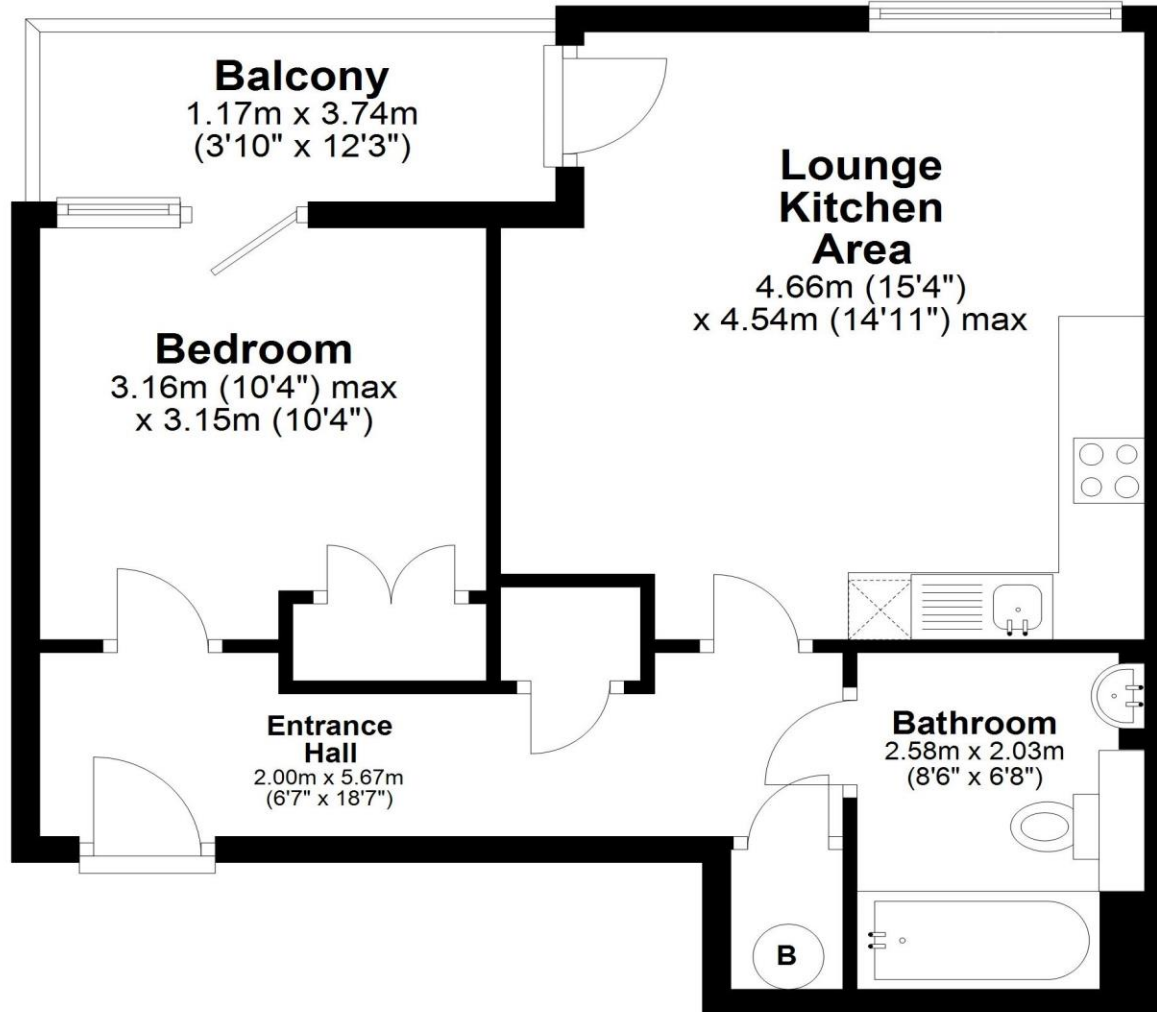

# First Floor Flat

Approx. 45.8 sq. metres (492.8 sq. feet)

**Balcony**  
1.17m x 3.74m  
(3'10" x 12'3")

**Bedroom**  
3.16m (10'4") max  
x 3.15m (10'4")

**Lounge  
Kitchen  
Area**  
4.66m (15'4")  
x 4.54m (14'11") max

**Entrance  
Hall**  
2.00m x 5.67m  
(6'7" x 18'7")

**Bathroom**  
2.58m x 2.03m  
(8'6" x 6'8")