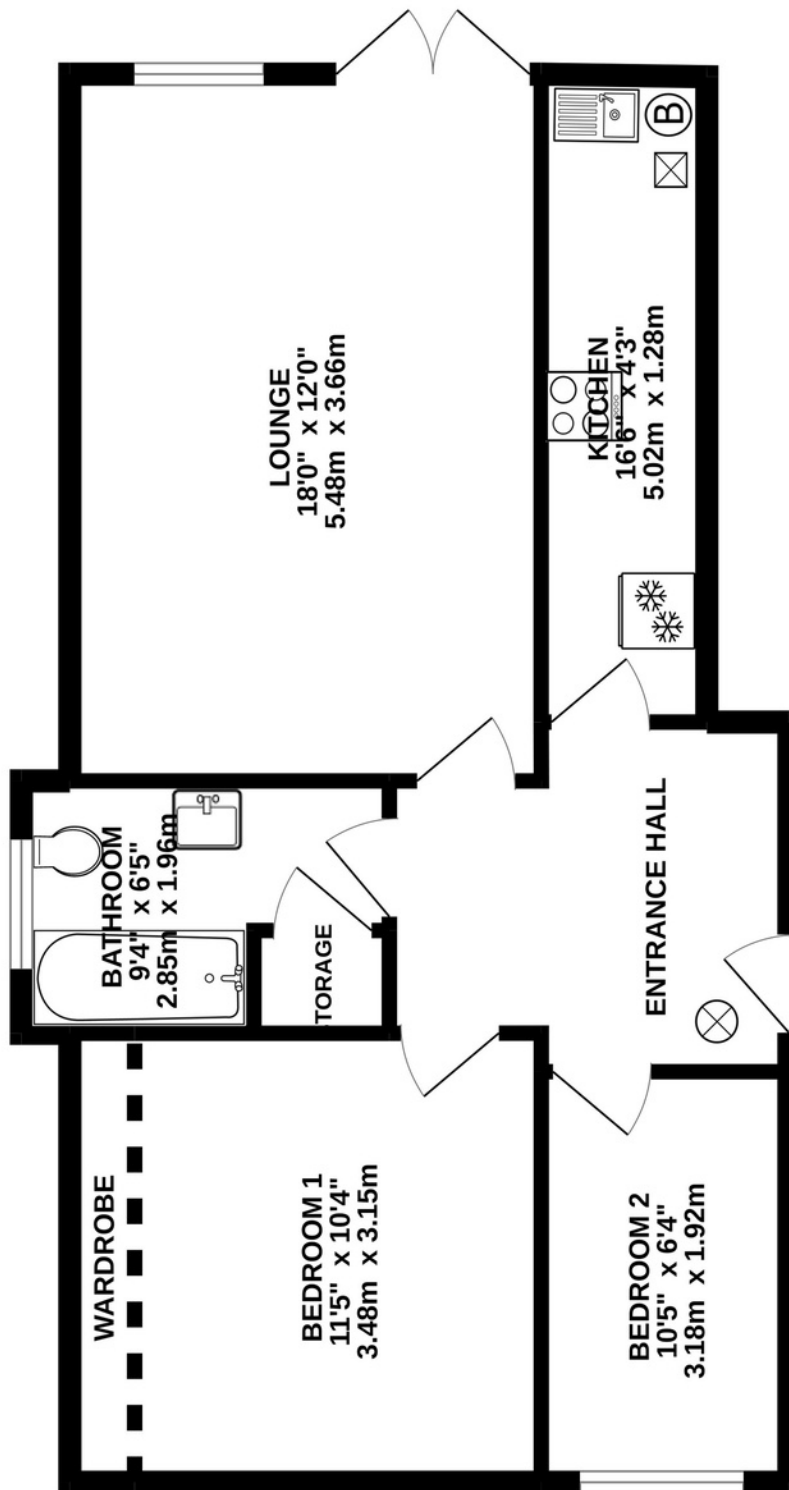

# 5 MOUNT LIELL COURT WEST

2 Bedroom, 1 Bathroom Top Floor Purpose Built Flat

## KEY:

Whilst every attempt has been made to ensure the accuracy of the floorplan contained here, measurements of doors, windows, rooms and any other items are approximate and no responsibility is taken for any error, omission or mis-statement. This plan is for illustrative purposes only and should be used as such by any prospective purchaser. The services, systems and appliances shown have not been tested and no guarantee as to their operability or efficiency can be given.