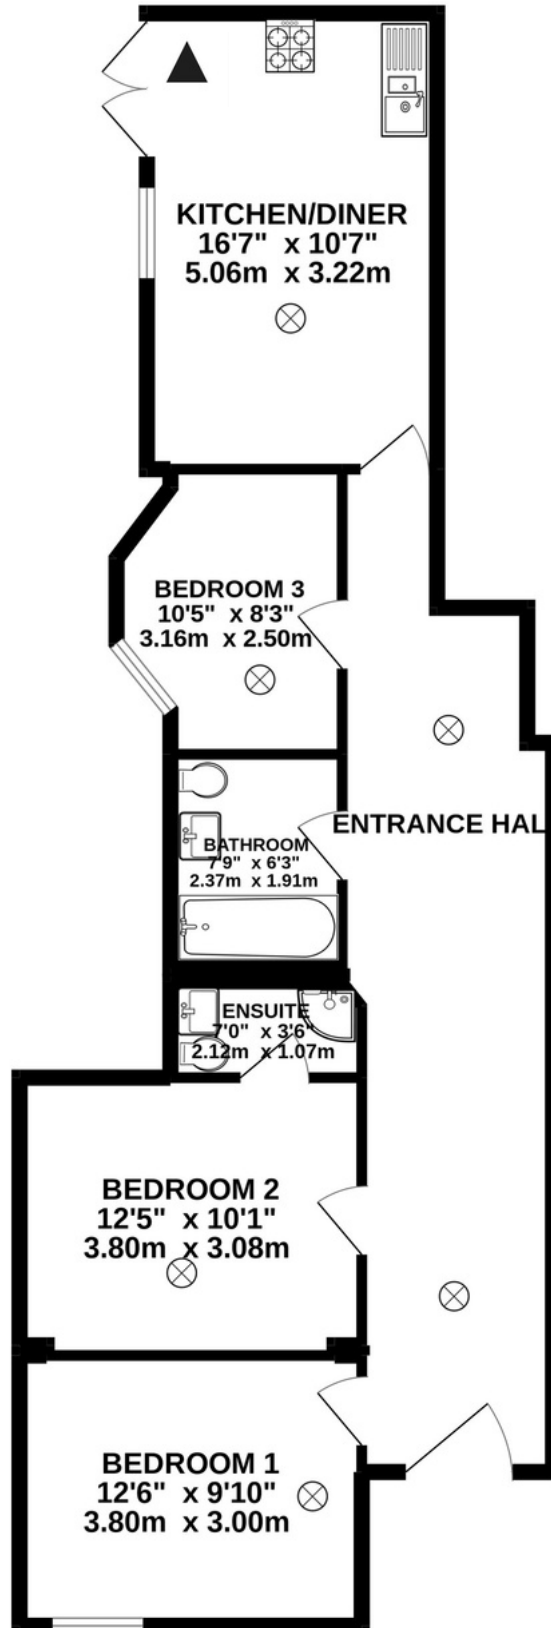

105A HAMLET COURT ROAD

1 Bedroom, 1 Bathroom, Converted Masionette

KEY:

Door

Window

Smoke Alarm

Co Alarm

Boiler

Hot Water Tank

Whilst every attempt has been made to ensure the accuracy of the floorplan contained here, measurements of doors, windows, rooms and any other items are approximate and no responsibility is taken for any error, omission or mis-statement. This plan is for illustrative purposes only and should be used as such by any prospective purchaser. The services, systems and appliances shown have not been tested and no guarantee as to their operability or efficiency can be given.