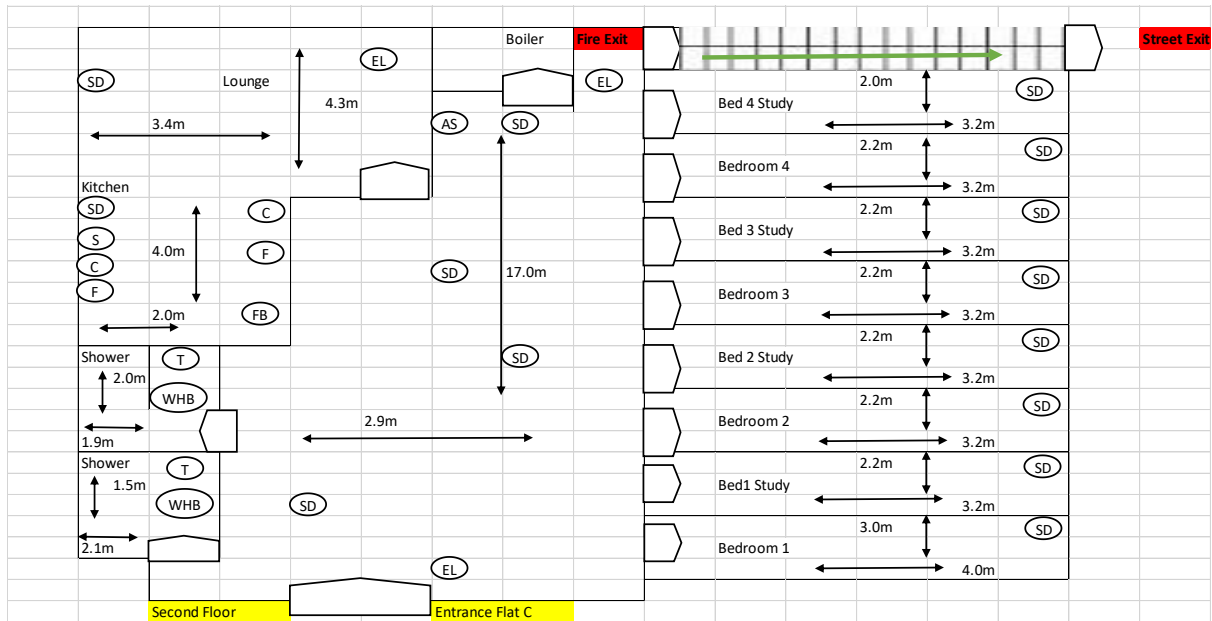

Flat C Millhouse Stoney Street Nottingham NG1 1LS

Key guide –

	Fire Door
	Emergency Lighting
	Smoke Detector
	Heat Detector
	Alarm Sounder
	Call Point
	Fire Blanket
	Water Extinguisher
	Foam Extinguisher
	Shower
	Water Closet
	Cooker
	Sink
	Fridge
	Bath
	Wash Hand Basin
	Fire Alarm Panel
	Door