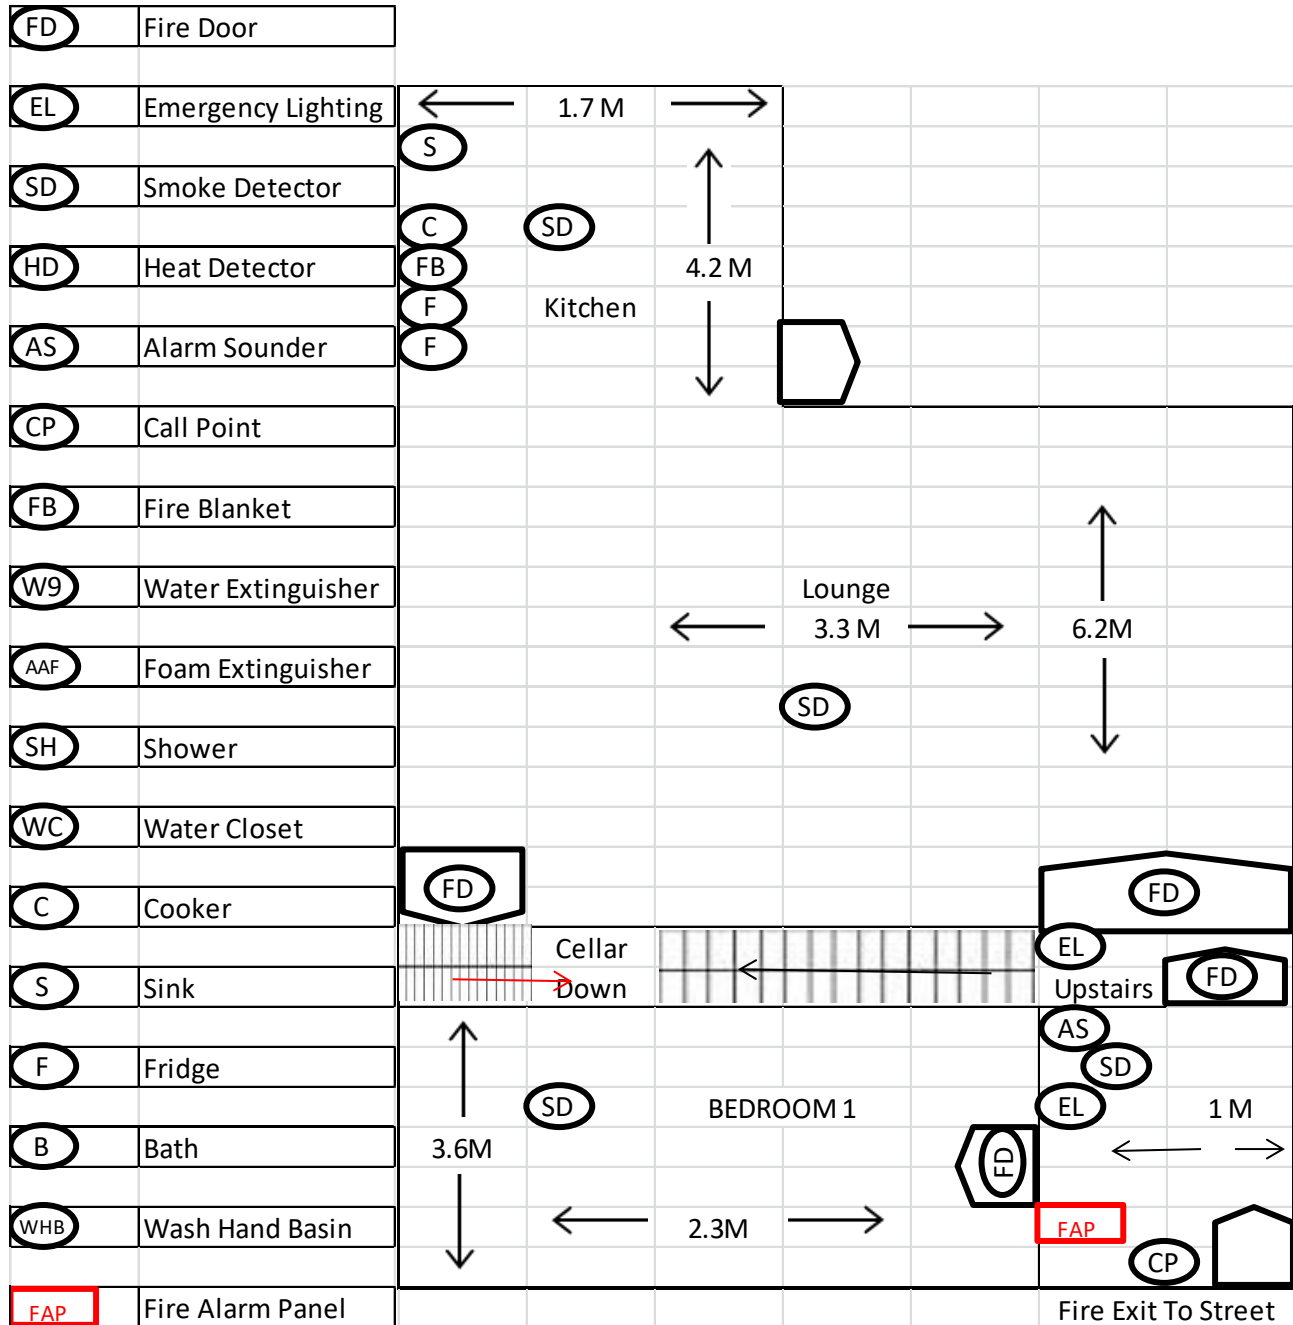

Floor Plan – 1 Frederick Grove Lenton Nottingham NG7 1SG

Symbol Keys – Ground Floor

Second Floor

Third Floor