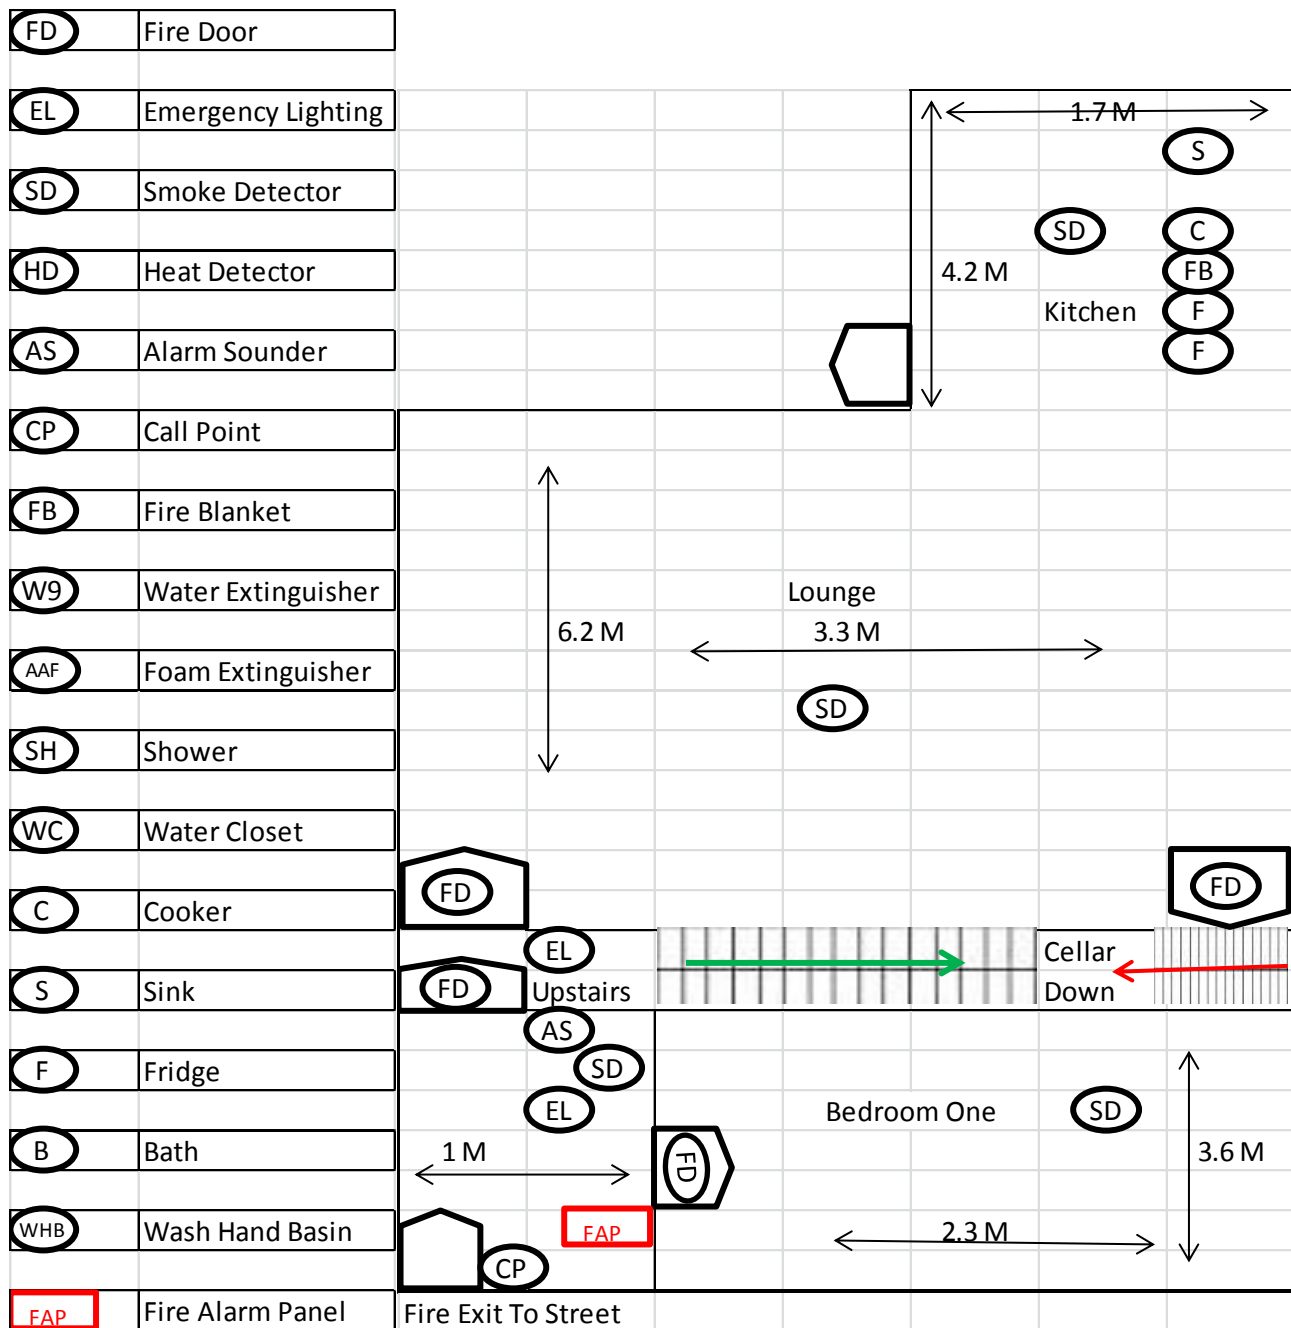

# Floor Plan – 7 Frederick Grove Lenton Nottingham NG7 1SG

## Symbol Keys – Ground Floor

# Second Floor

# Third Floor