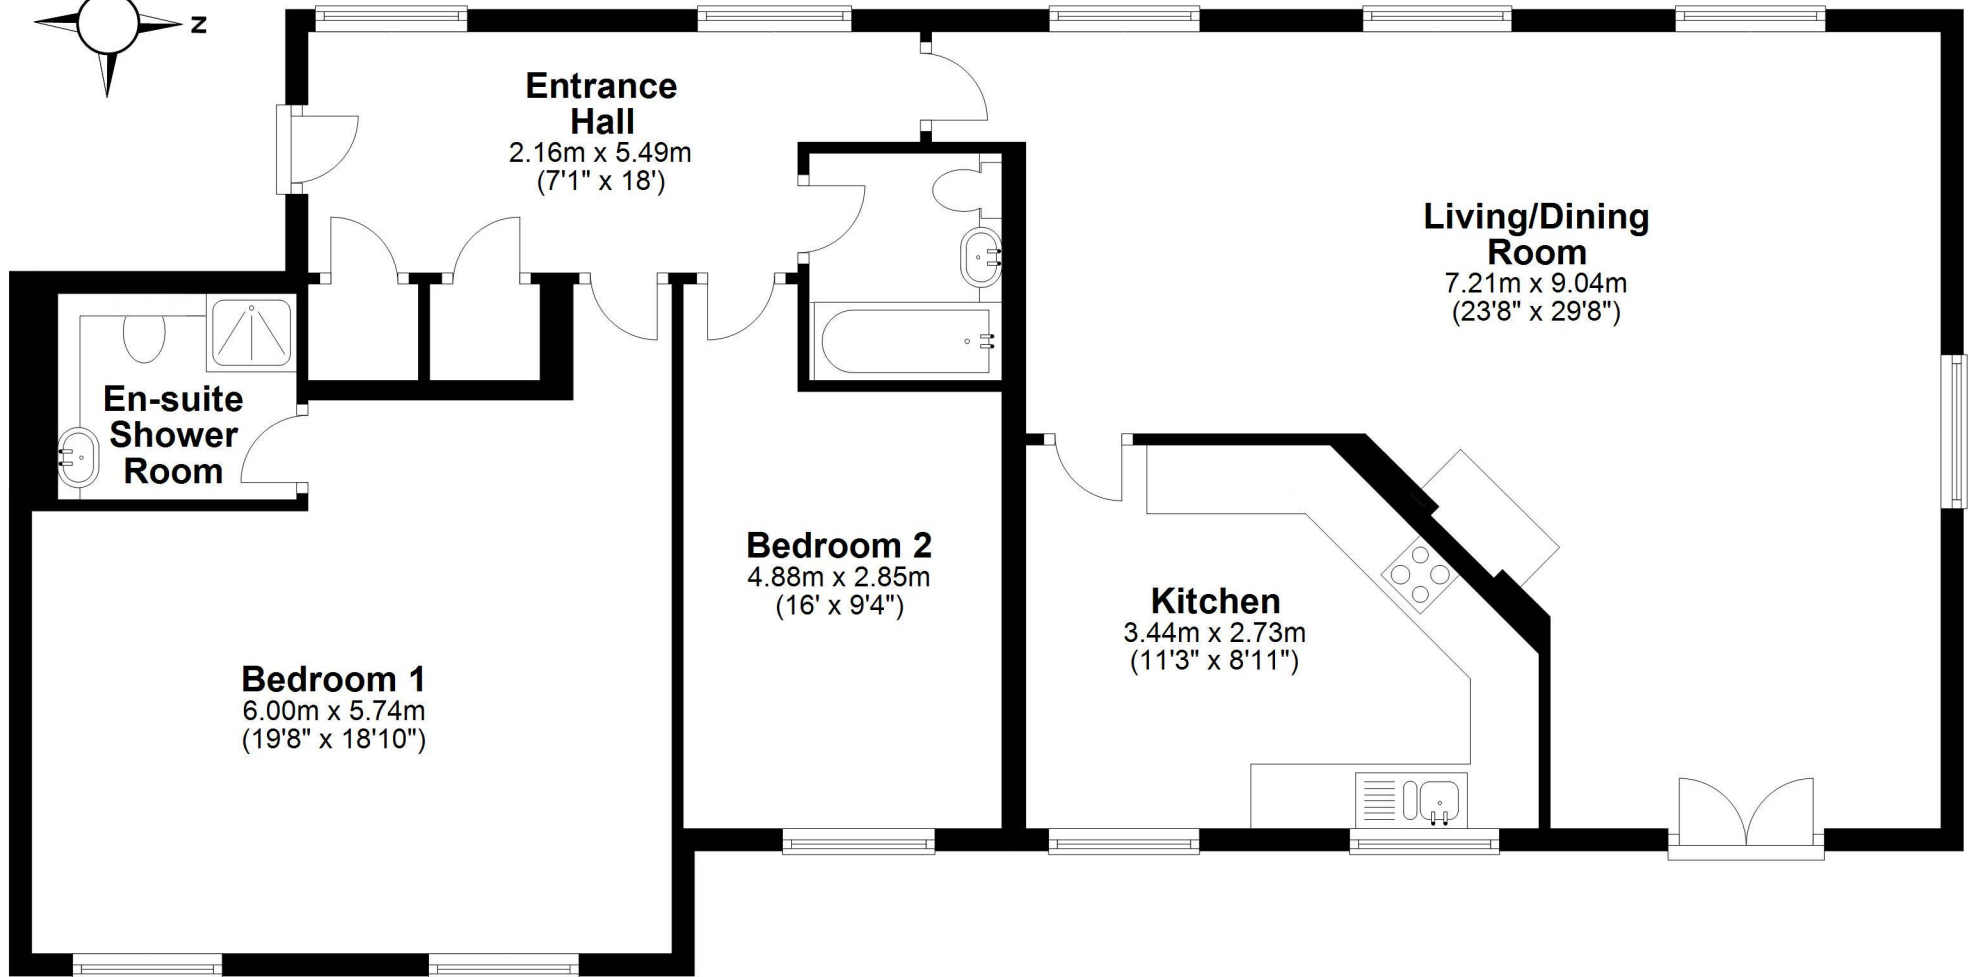

# Top Floor

Approx. 121.7 sq. metres (1309.7 sq. feet)

Total area: approx. 121.7 sq. metres (1309.7 sq. feet)

Whilst every attempt has been made to ensure the accuracy of the floor plans contained here, measurements of doors, windows and rooms are approximate and no responsibility is taken by Reside Bath Limited for any error, omission or mis-statement. These plans are for representation purposes only as defined by RICS Code of Measuring Practice and should be used as such by any prospective Tenant. © Copyright Reside Bath Limited 2018. Any copying, reproduction or unauthorised use of this floor plan is strictly prohibited.

Plan produced using PlanUp.

**Top Floor Flat, Upper Mill, Greenland Mills, Bradford on Avon, BA15**