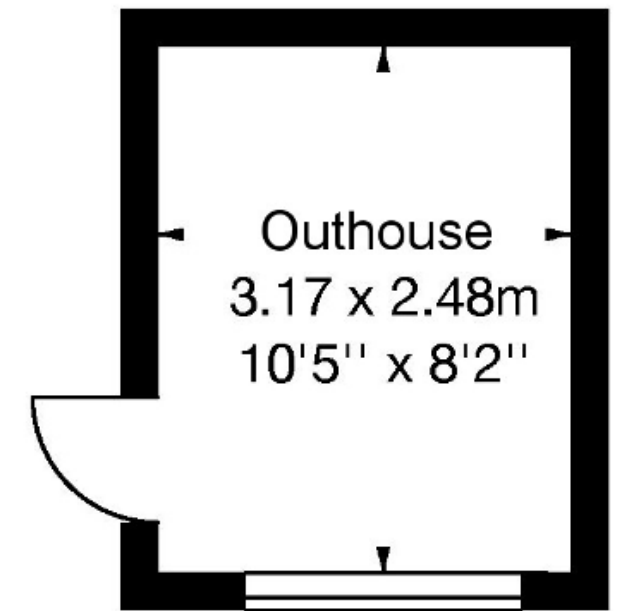

Thatched Cottage
Little Badminton
GL9 1AB
647 Sq Ft - 60 Sq M

Outbuilding
86 Sq Ft - 8 Sq M

First Floor

First Floor

©Capture Property Marketing 2018. Drawn to RICS guidelines.
All Measurements are approximate and should not be relied on as a statement of fact.
Plan is for illustration purposes only. Not drawn to scale.