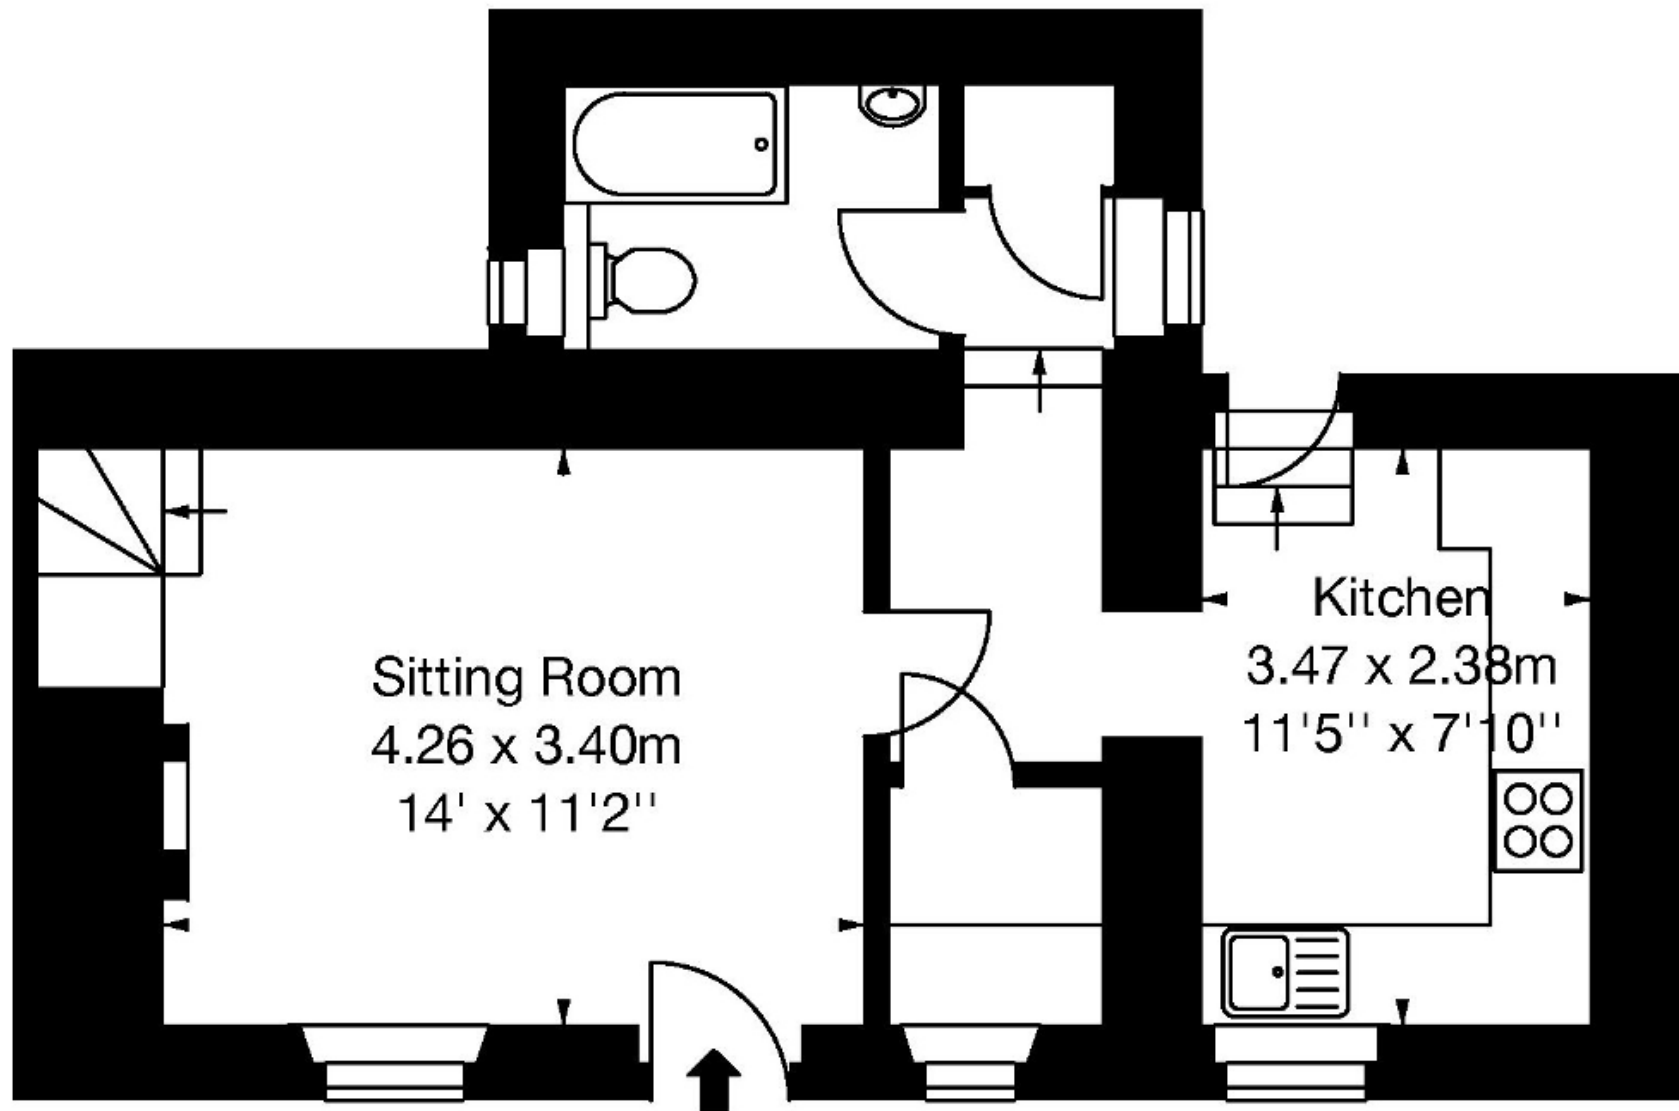

Thatched Cottage
Little Badminton
GL9 1AB
647 Sq Ft - 60 Sq M

Outbuilding
86 Sq Ft - 8 Sq M

First Floor

First Floor

©Capture Property Marketing 2018. Drawn to RICS guidelines.
All Measurements are approximate and should not be relied on as a statement of fact.
Plan is for illustration purposes only. Not drawn to scale.