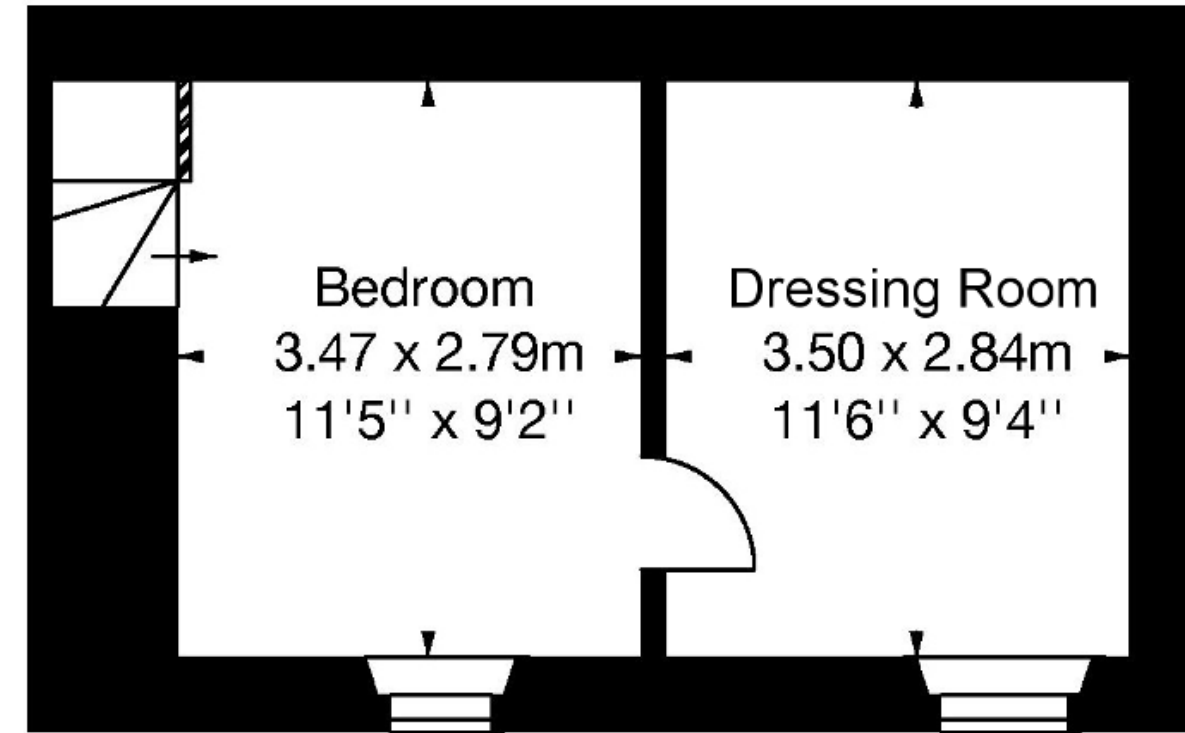

Thatched Cottage
Little Badminton
GL9 1AB
647 Sq Ft - 60 Sq M

Outbuilding
86 Sq Ft - 8 Sq M

First Floor

First Floor

©Capture Property Marketing 2018. Drawn to RICS guidelines.
All Measurements are approximate and should not be relied on as a statement of fact.
Plan is for illustration purposes only. Not drawn to scale.