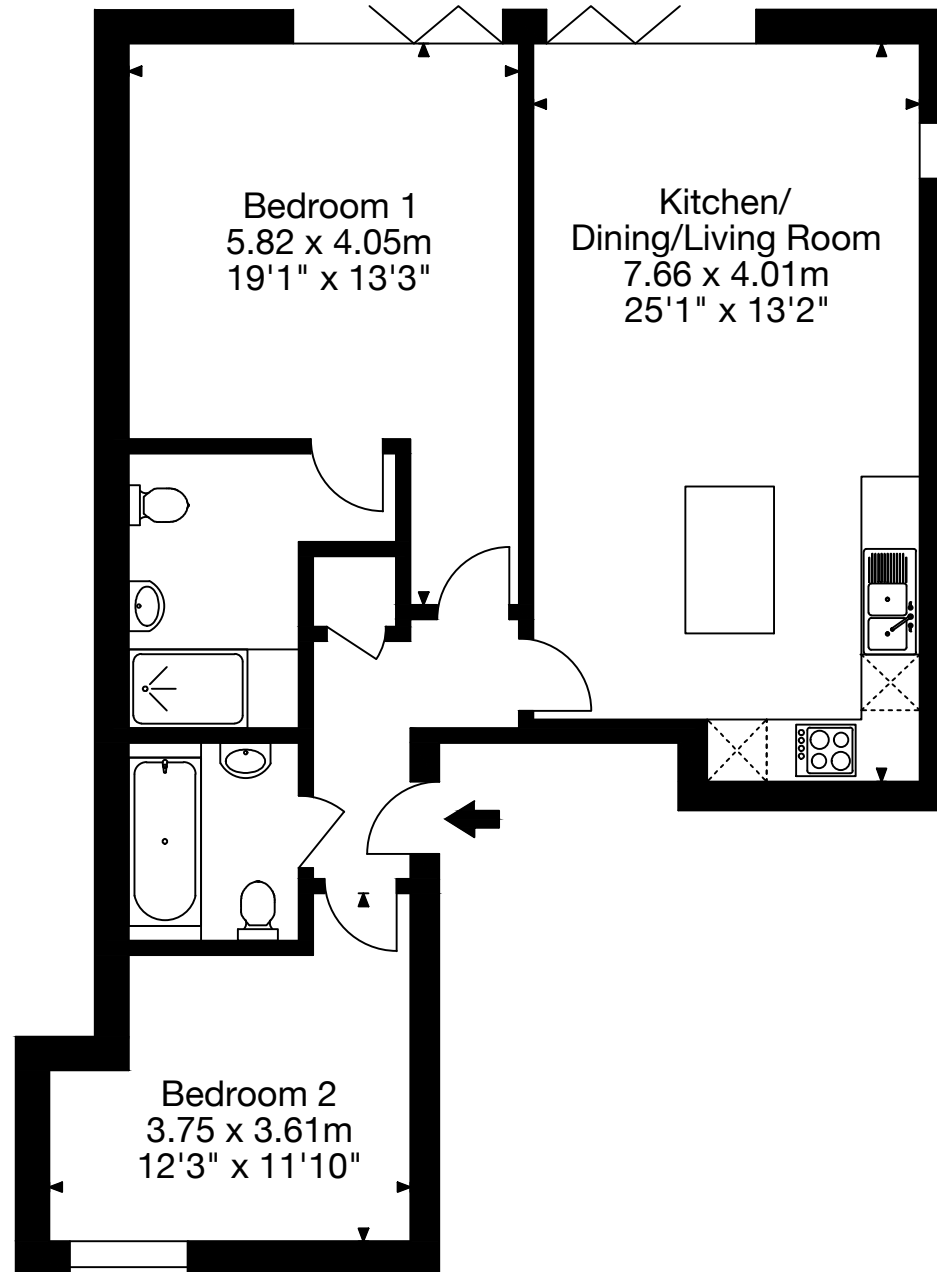

3 Lansdown Court,
Lansdown, Bath BA1 9DT
Approx. Gross Internal Area
1113 Sq Ft - 103 Sq M

Ground Floor