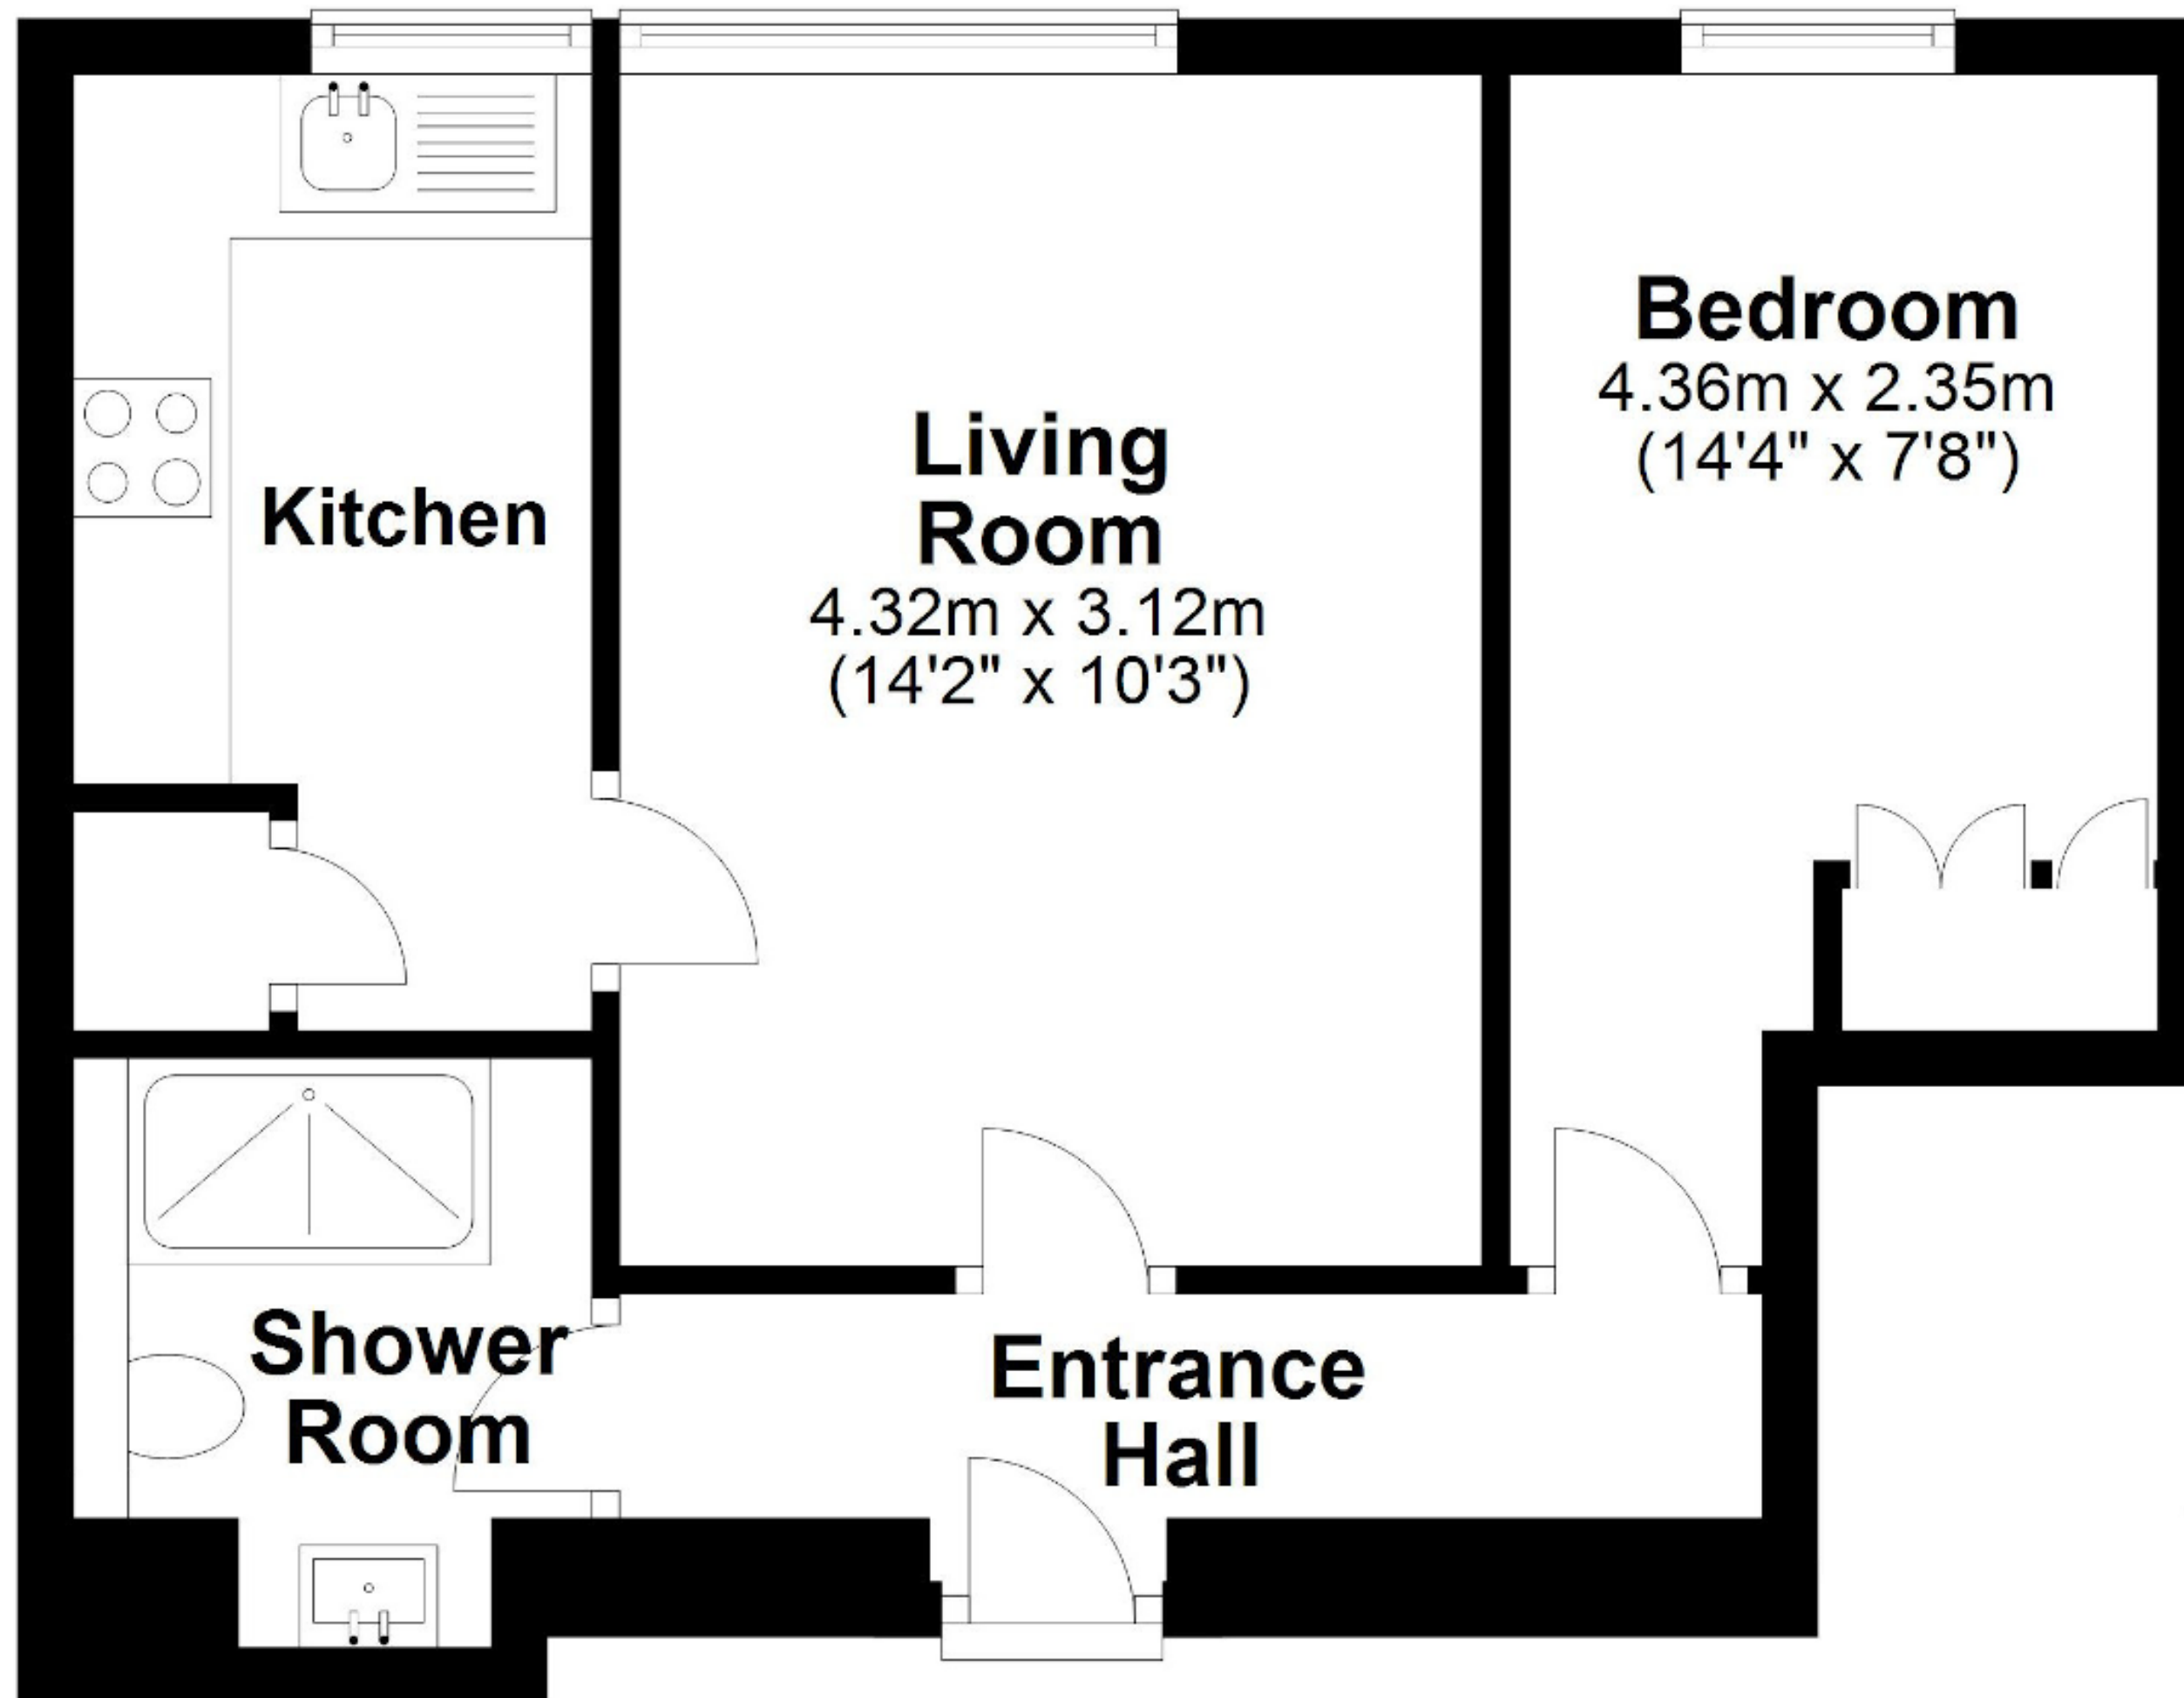

# Top Floor

Approx. 37.6 sq. metres (404.6 sq. feet)

Total area: approx. 37.6 sq. metres (404.6 sq. feet)

Whilst every attempt has been made to ensure the accuracy of the floor plans contained here, measurements of doors, windows and rooms are approximate and no responsibility is taken by Reside Bath Limited for any error, omission or mis-statement. These plans are for representation purposes only as defined by RICS Code of Measuring Practice and should be used as such by any prospective Tenant. © Copyright Reside Bath Limited 2019. Any copying, reproduction or unauthorised use of this floor plan is strictly prohibited.

Plan produced using PlanUp.

**Flat 6, Milsom Apartments, Milsom Street, Bath, BA1**