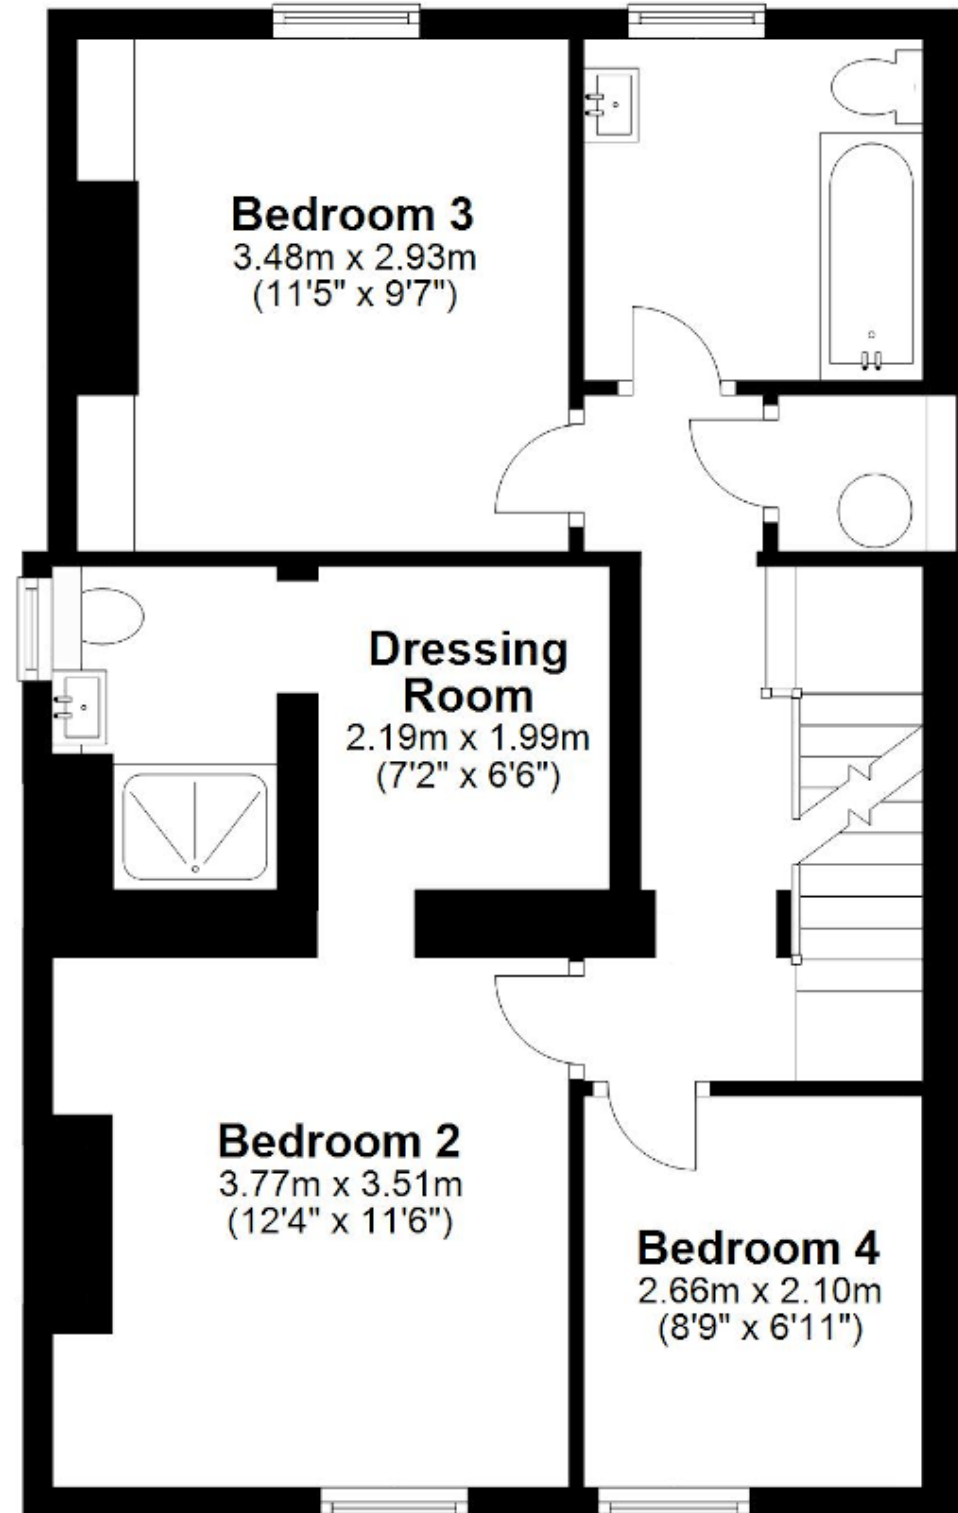

Ground Floor

Approx. 67.7 sq. metres (728.2 sq. feet)

First Floor

Approx. 53.4 sq. metres (574.7 sq. feet)

Second Floor

Approx. 24.6 sq. metres (264.8 sq. feet)

Total area: approx. 145.7 sq. metres (1567.8 sq. feet)

Whilst every attempt has been made to ensure the accuracy of the floor plans contained here, measurements of doors, windows and rooms are approximate and no responsibility is taken by Reside Bath Limited for any error, omission or mis-statement. These plans are for representation purposes only as defined by RICS Code of Measuring Practice and should be used as such by any prospective Tenant. © Copyright Reside Bath Limited 2020. Any copying, reproduction or unauthorised use of this floor plan is strictly prohibited.

Plan produced using PlanUp.

Richmond Place, Lansdown, Bath, BA1