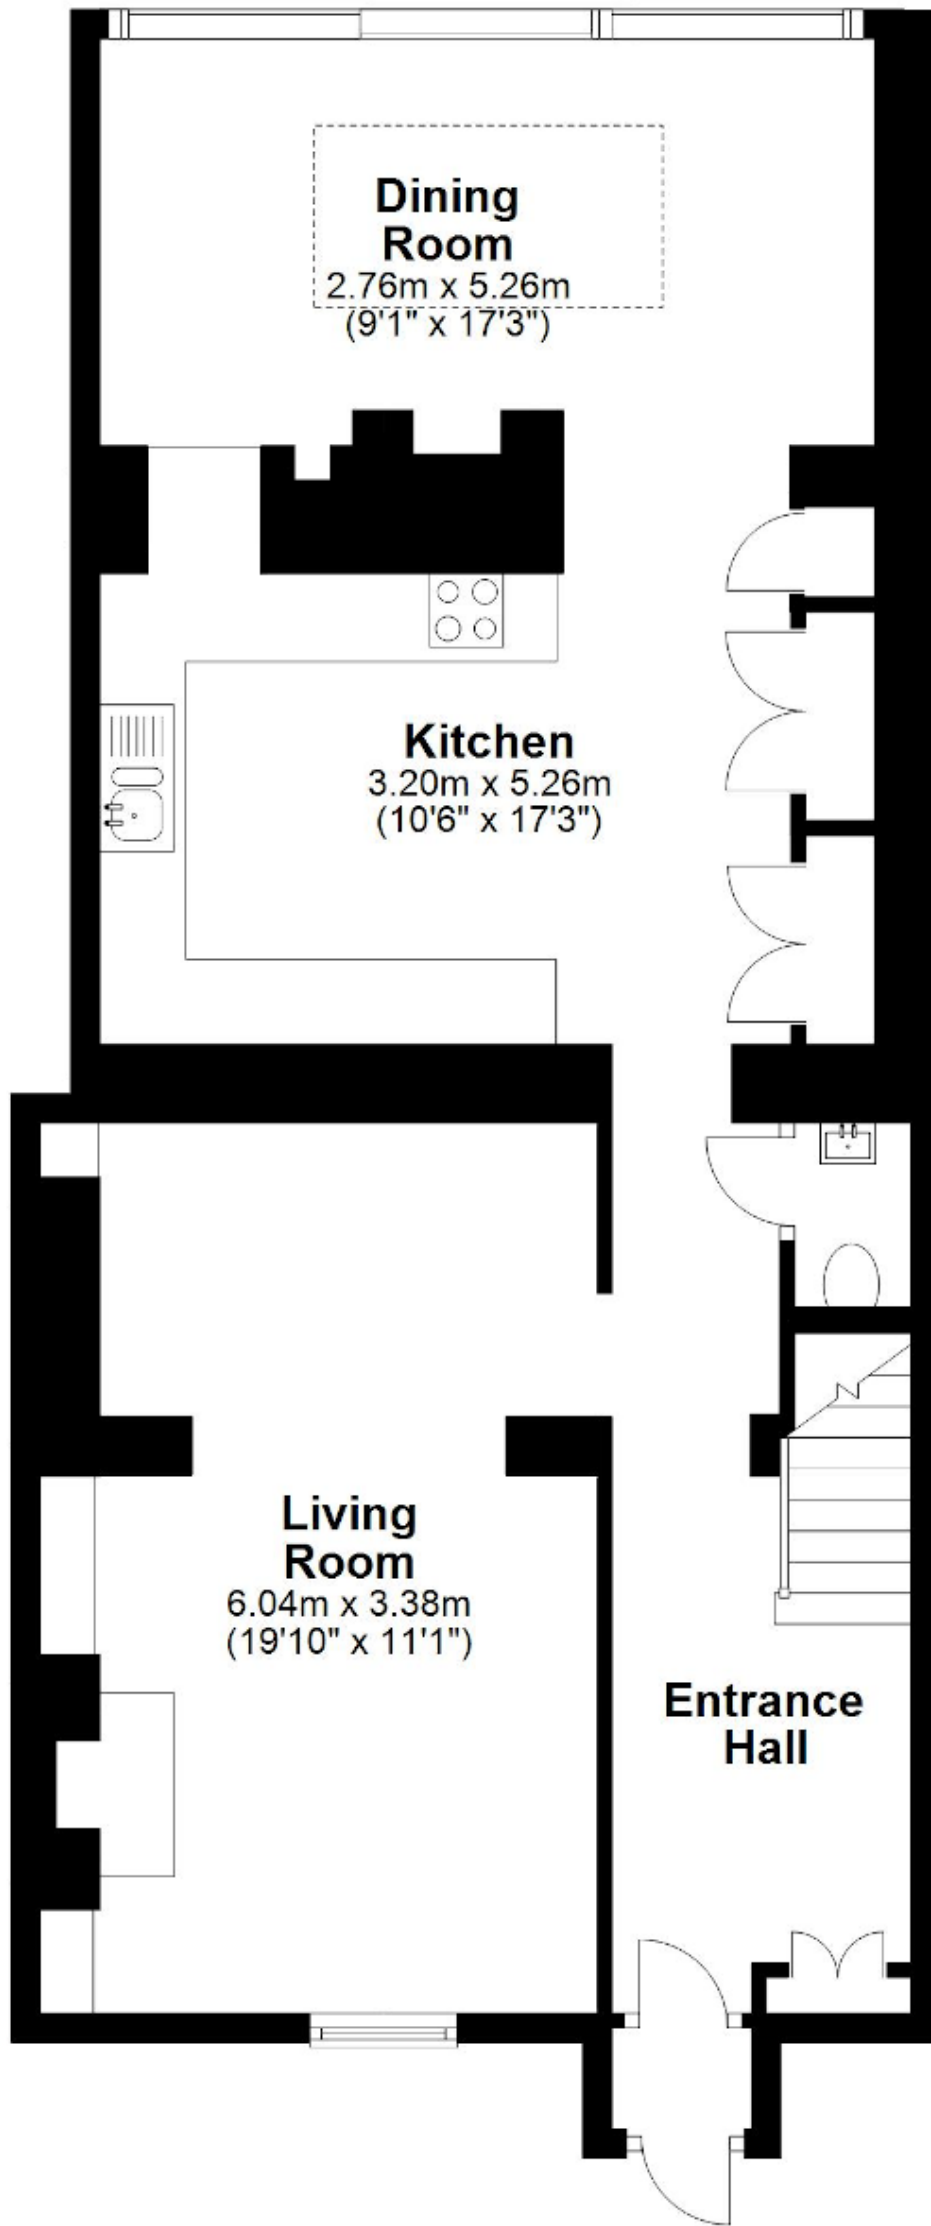

Ground Floor

Approx. 67.7 sq. metres (728.2 sq. feet)

First Floor

Approx. 53.4 sq. metres (574.7 sq. feet)

Second Floor

Approx. 24.6 sq. metres (264.8 sq. feet)

Total area: approx. 145.7 sq. metres (1567.8 sq. feet)

Whilst every attempt has been made to ensure the accuracy of the floor plans contained here, measurements of doors, windows and rooms are approximate and no responsibility is taken by Reside Bath Limited for any error, omission or mis-statement. These plans are for representation purposes only as defined by RICS Code of Measuring Practice and should be used as such by any prospective Tenant. © Copyright Reside Bath Limited 2020. Any copying, reproduction or unauthorised use of this floor plan is strictly prohibited.

Plan produced using PlanUp.

Richmond Place, Lansdown, Bath, BA1