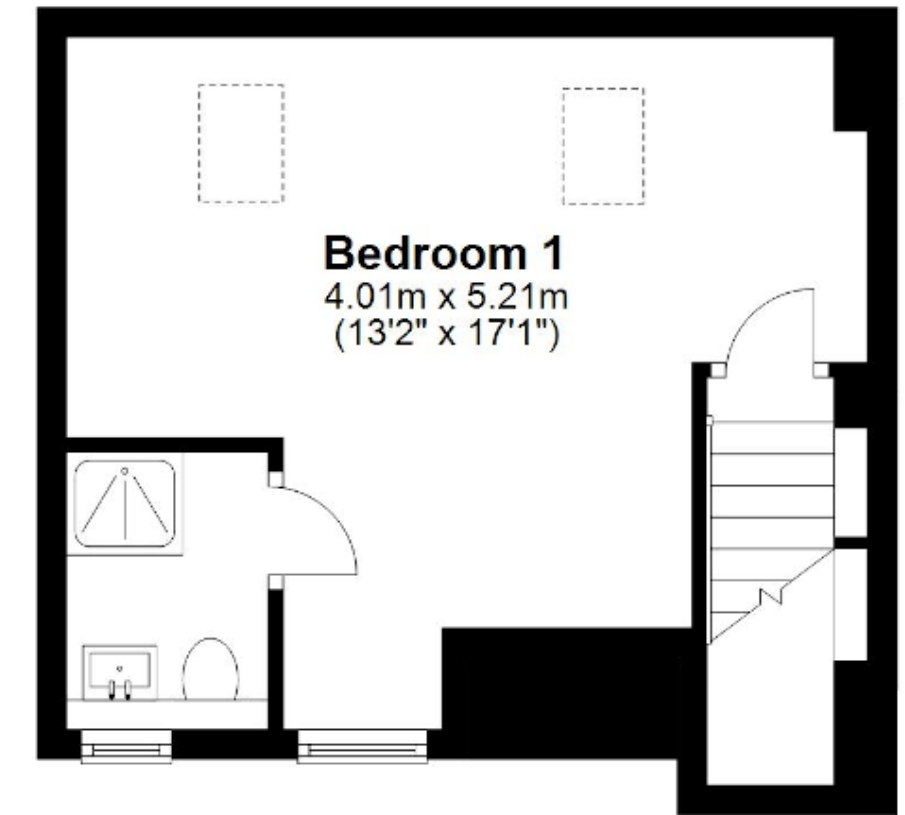

Ground Floor

Approx. 67.7 sq. metres (728.2 sq. feet)

First Floor

Approx. 53.4 sq. metres (574.7 sq. feet)

Second Floor

Approx. 24.6 sq. metres (264.8 sq. feet)

Total area: approx. 145.7 sq. metres (1567.8 sq. feet)

Whilst every attempt has been made to ensure the accuracy of the floor plans contained here, measurements of doors, windows and rooms are approximate and no responsibility is taken by Reside Bath Limited for any error, omission or mis-statement. These plans are for representation purposes only as defined by RICS Code of Measuring Practice and should be used as such by any prospective Tenant. © Copyright Reside Bath Limited 2020. Any copying, reproduction or unauthorised use of this floor plan is strictly prohibited.

Plan produced using PlanUp.

Richmond Place, Lansdown, Bath, BA1