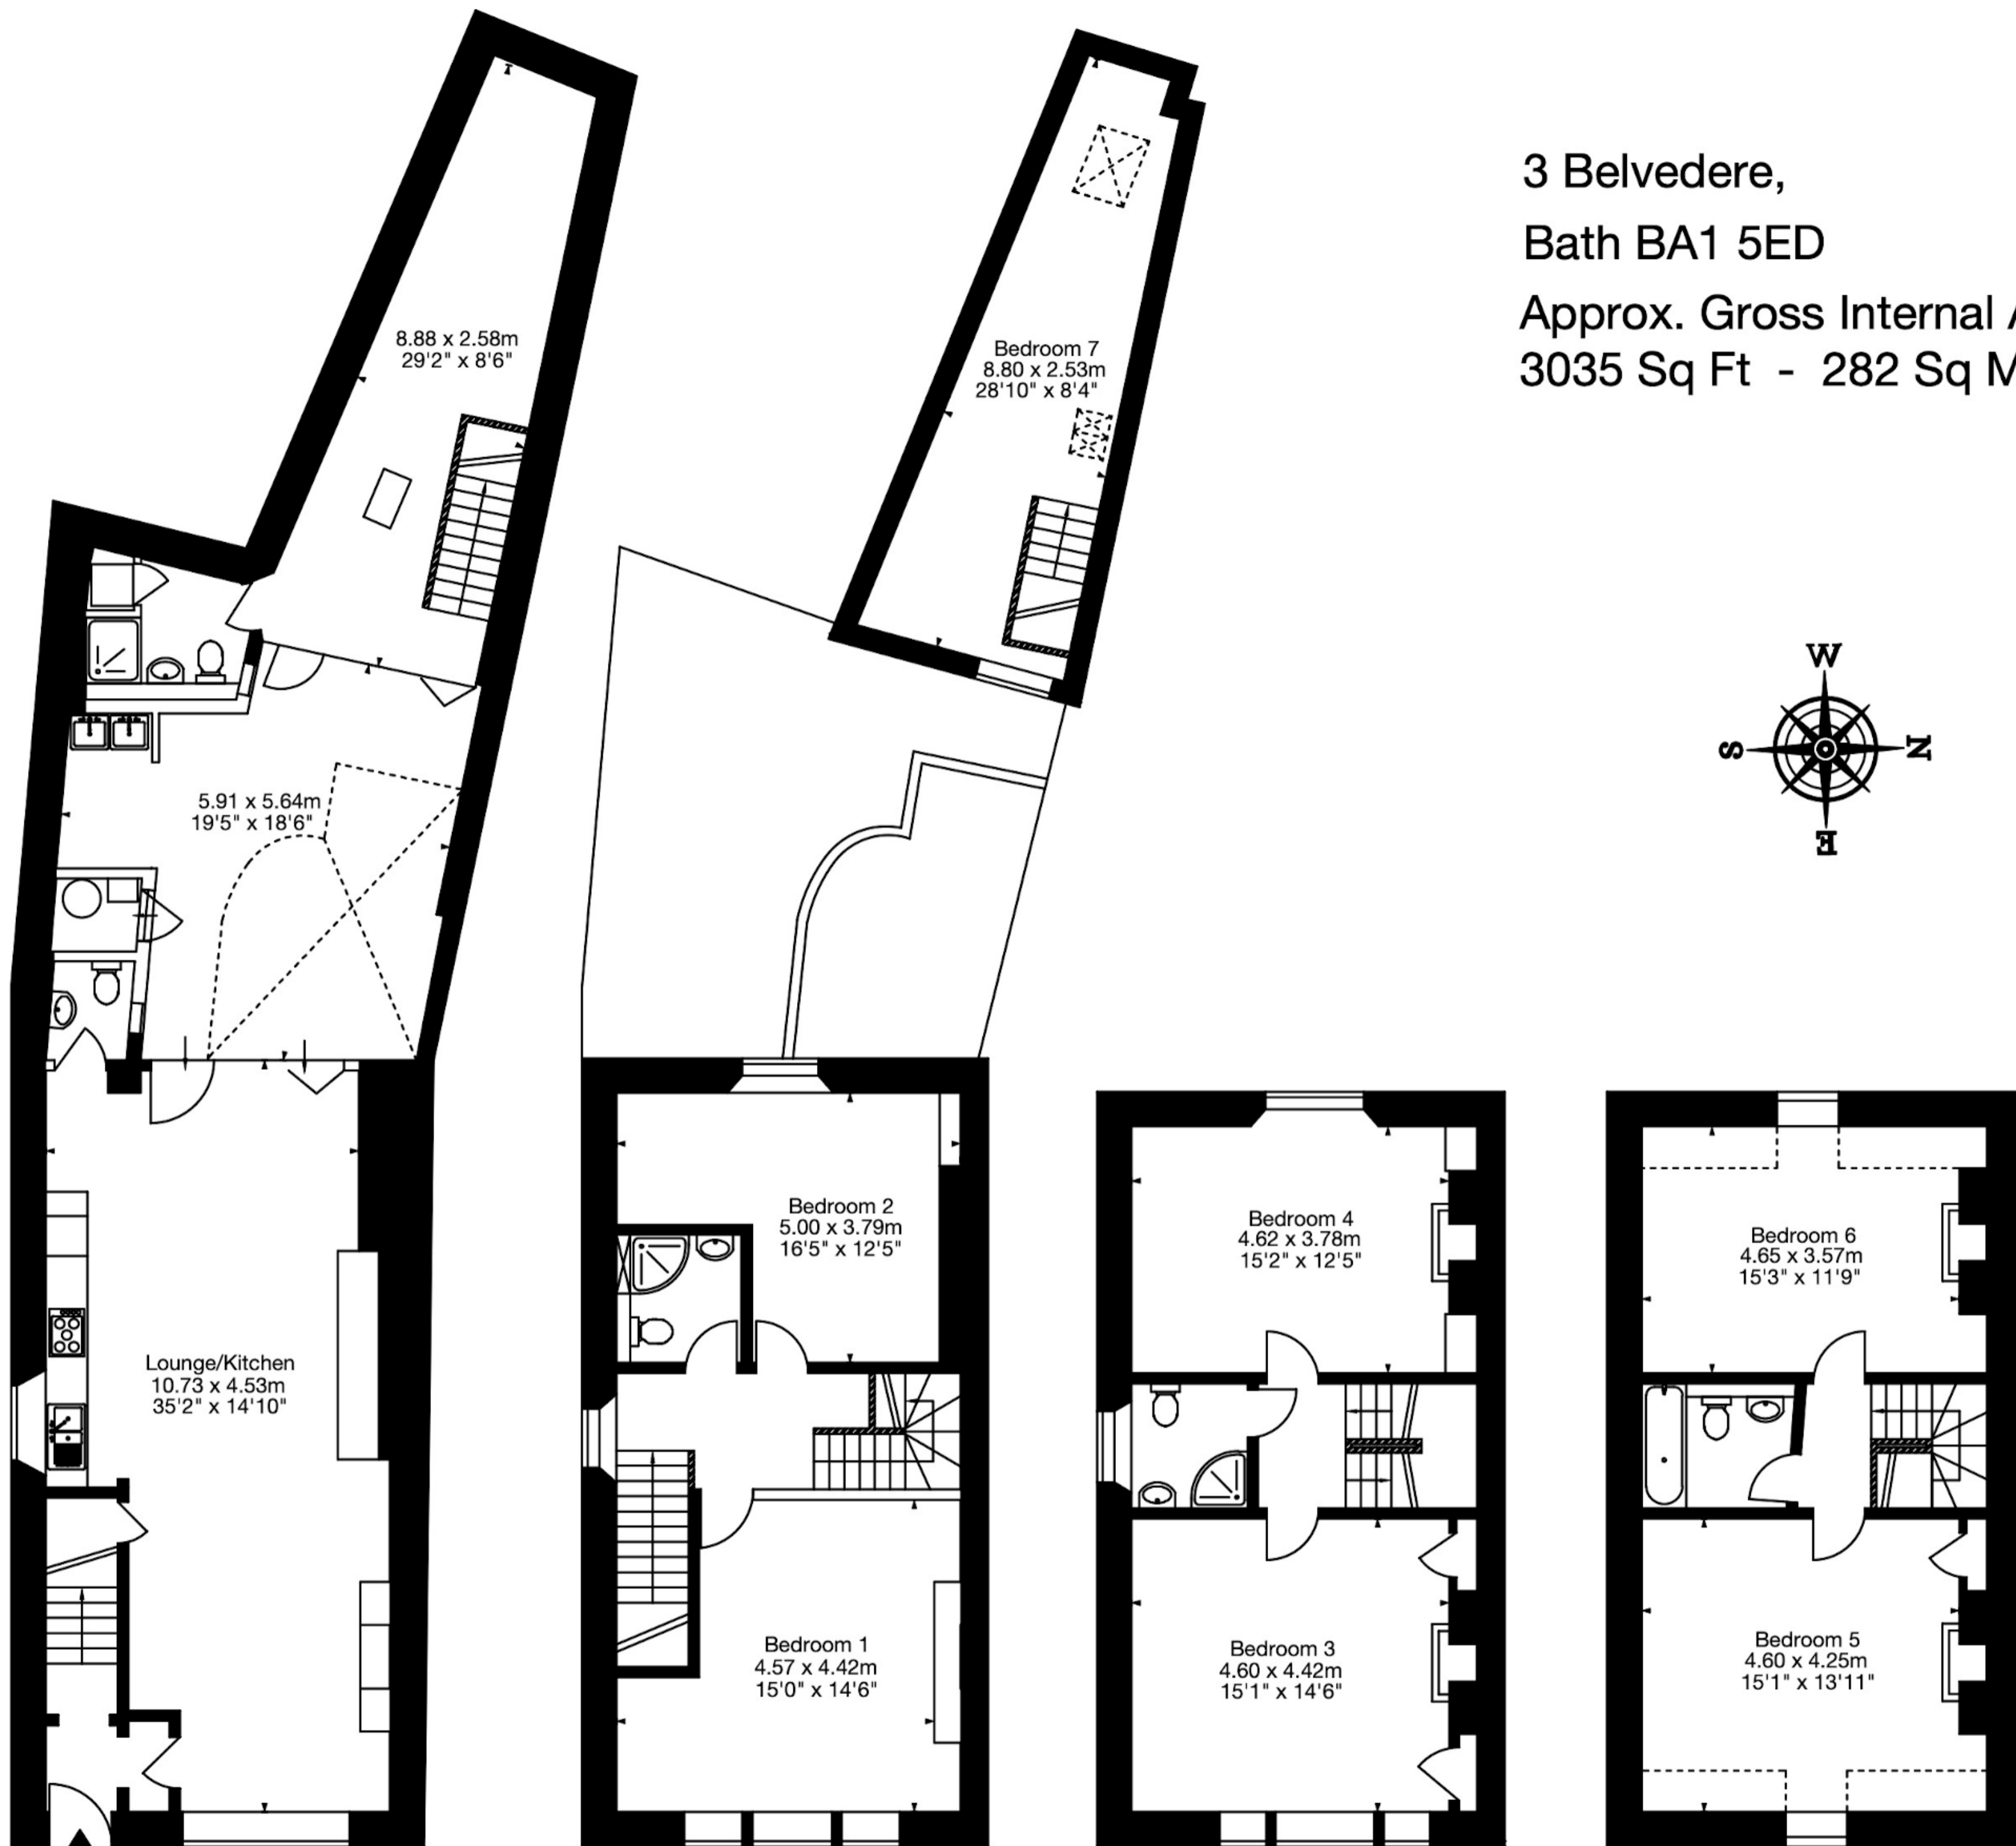

3 Belvedere,
 Bath BA1 5ED
 Approx. Gross Internal Area
 3035 Sq Ft - 282 Sq M

Ground Floor

First Floor

Second Floor

Third Floor