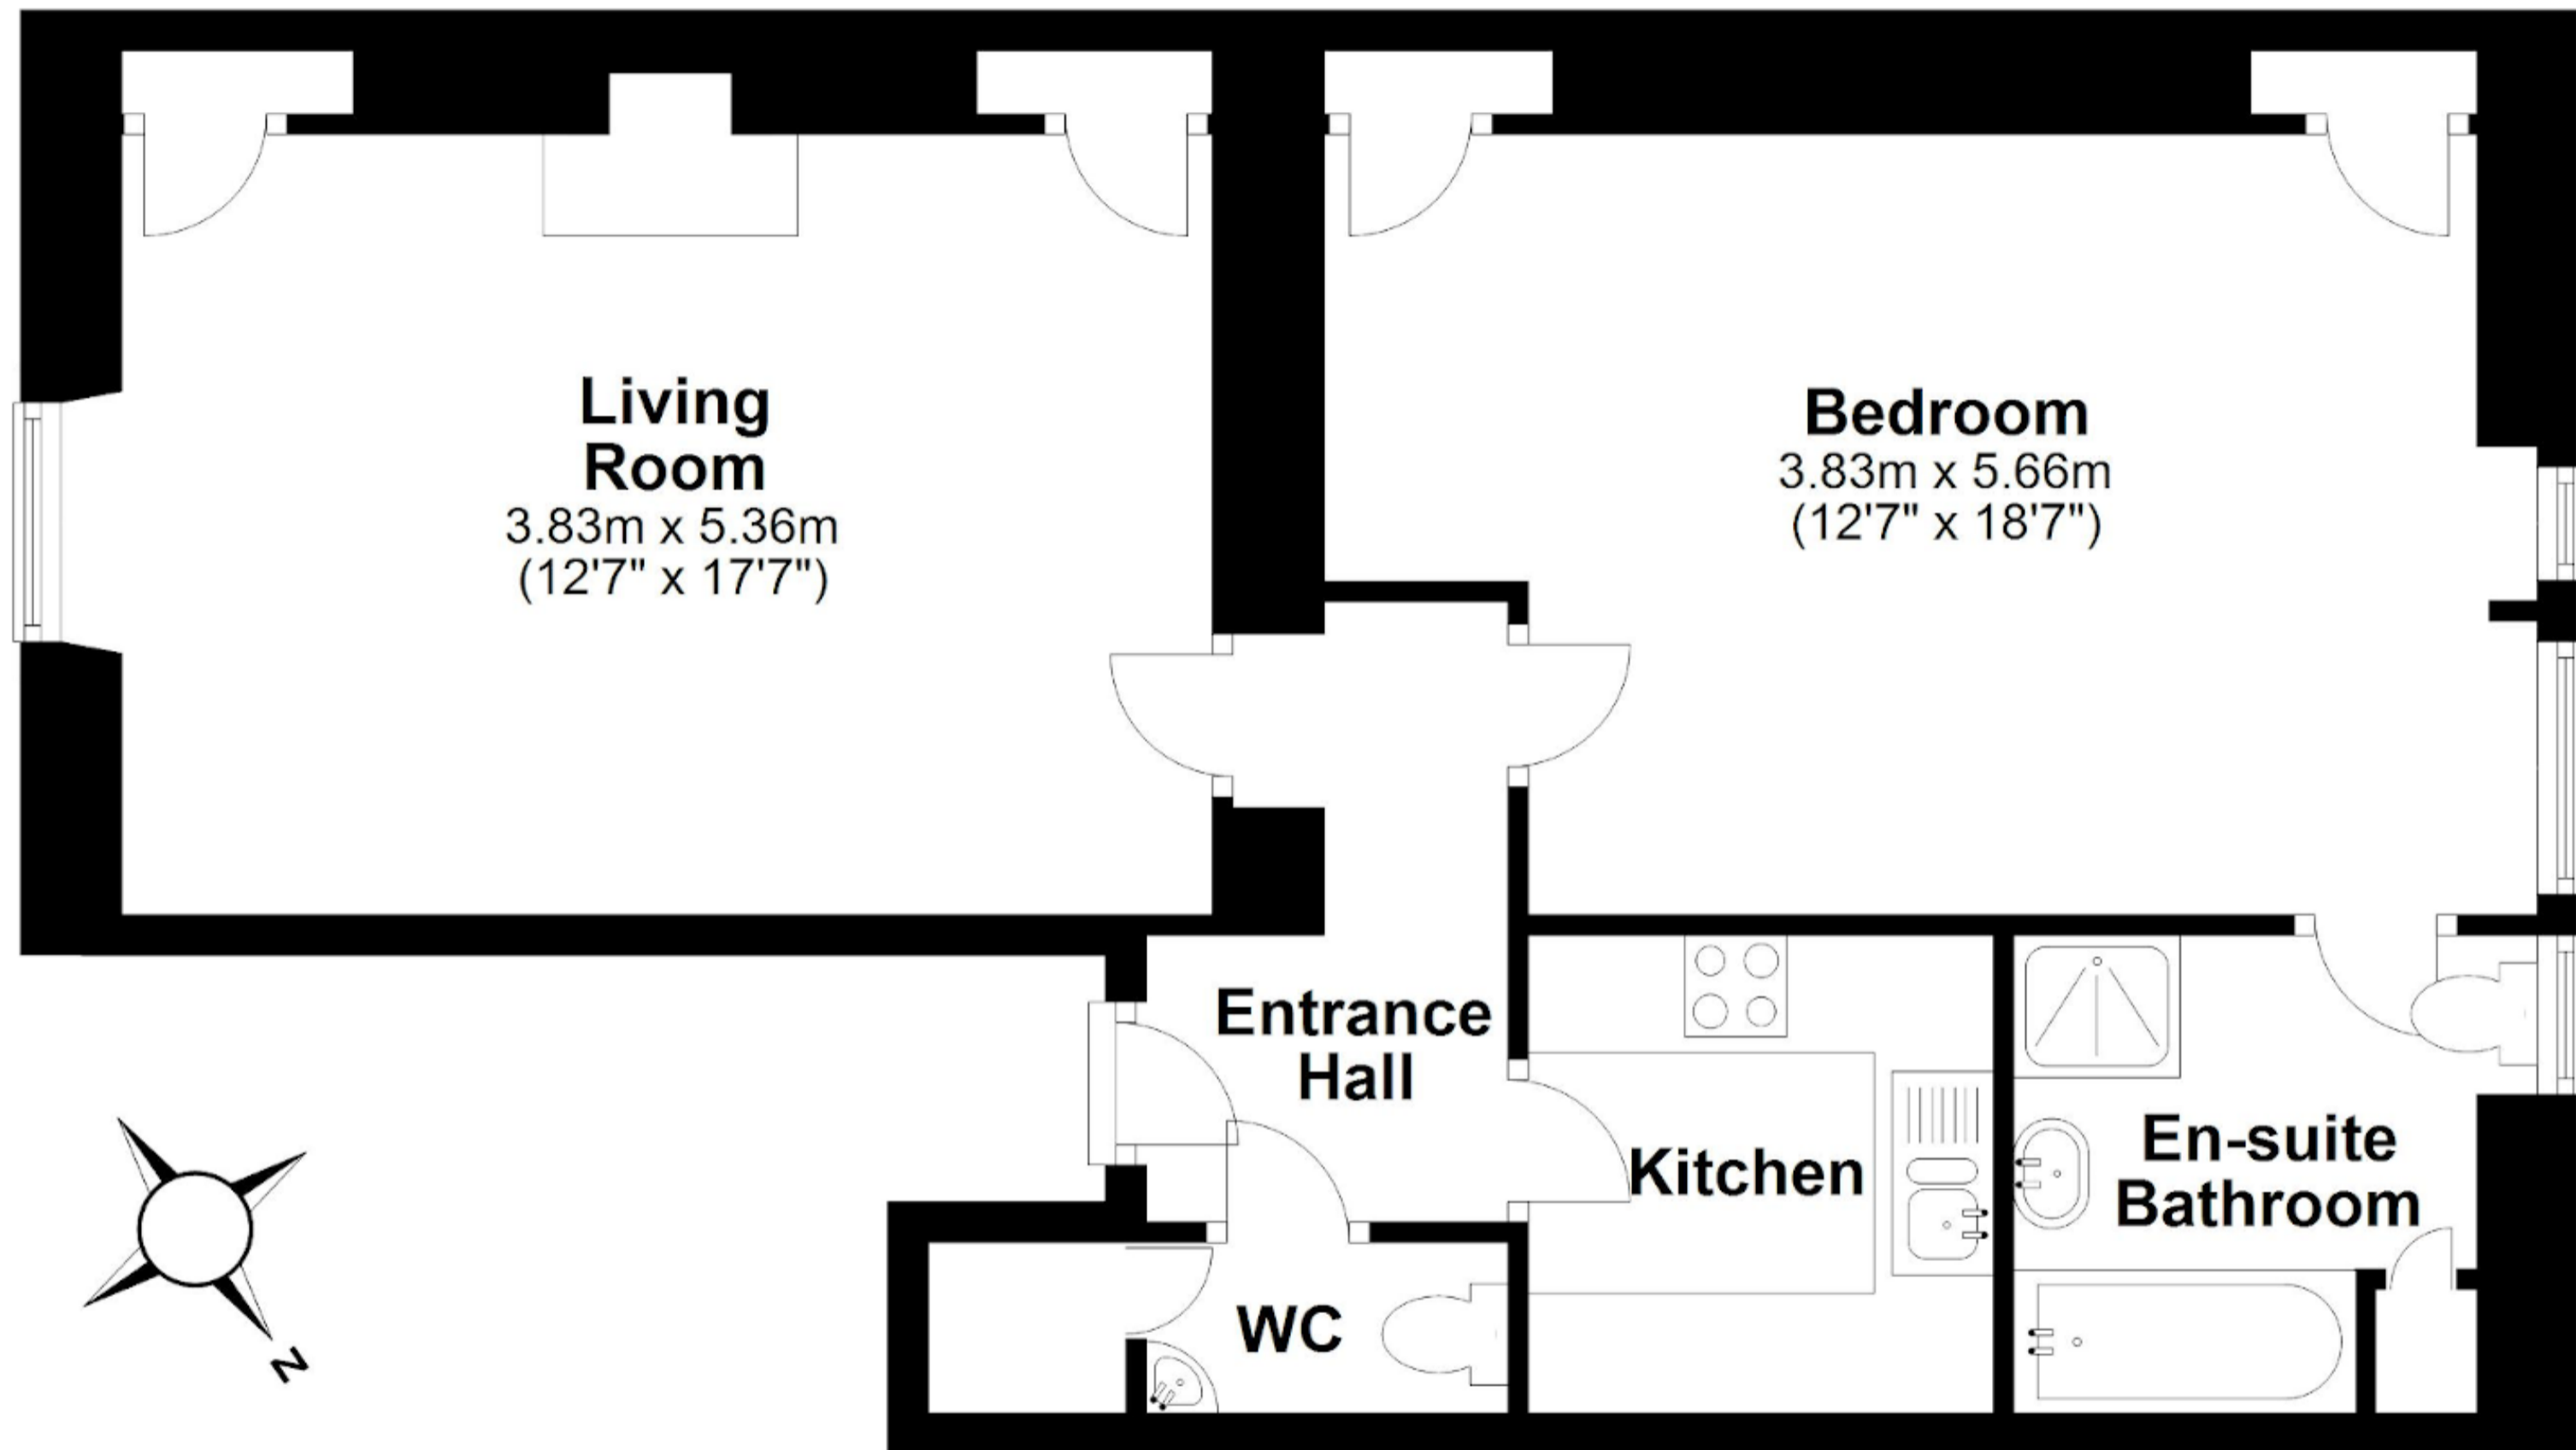

Second Floor

Approx. 63.0 sq. metres (677.8 sq. feet)

Total area: approx. 63.0 sq. metres (677.8 sq. feet)

Whilst every attempt has been made to ensure the accuracy of the floor plans contained here, measurements of doors, windows and rooms are approximate and no responsibility is taken by Reside Bath Limited for any error, omission or mis-statement. These plans are for representation purposes only as defined by RICS Code of Measuring Practice and should be used as such by any prospective Tenant. © Copyright Reside Bath Limited 2019. Any copying, reproduction or unauthorised use of this floor plan is strictly prohibited.

Plan produced using PlanUp.

Second Floor Flat, Queens Parade, Bath