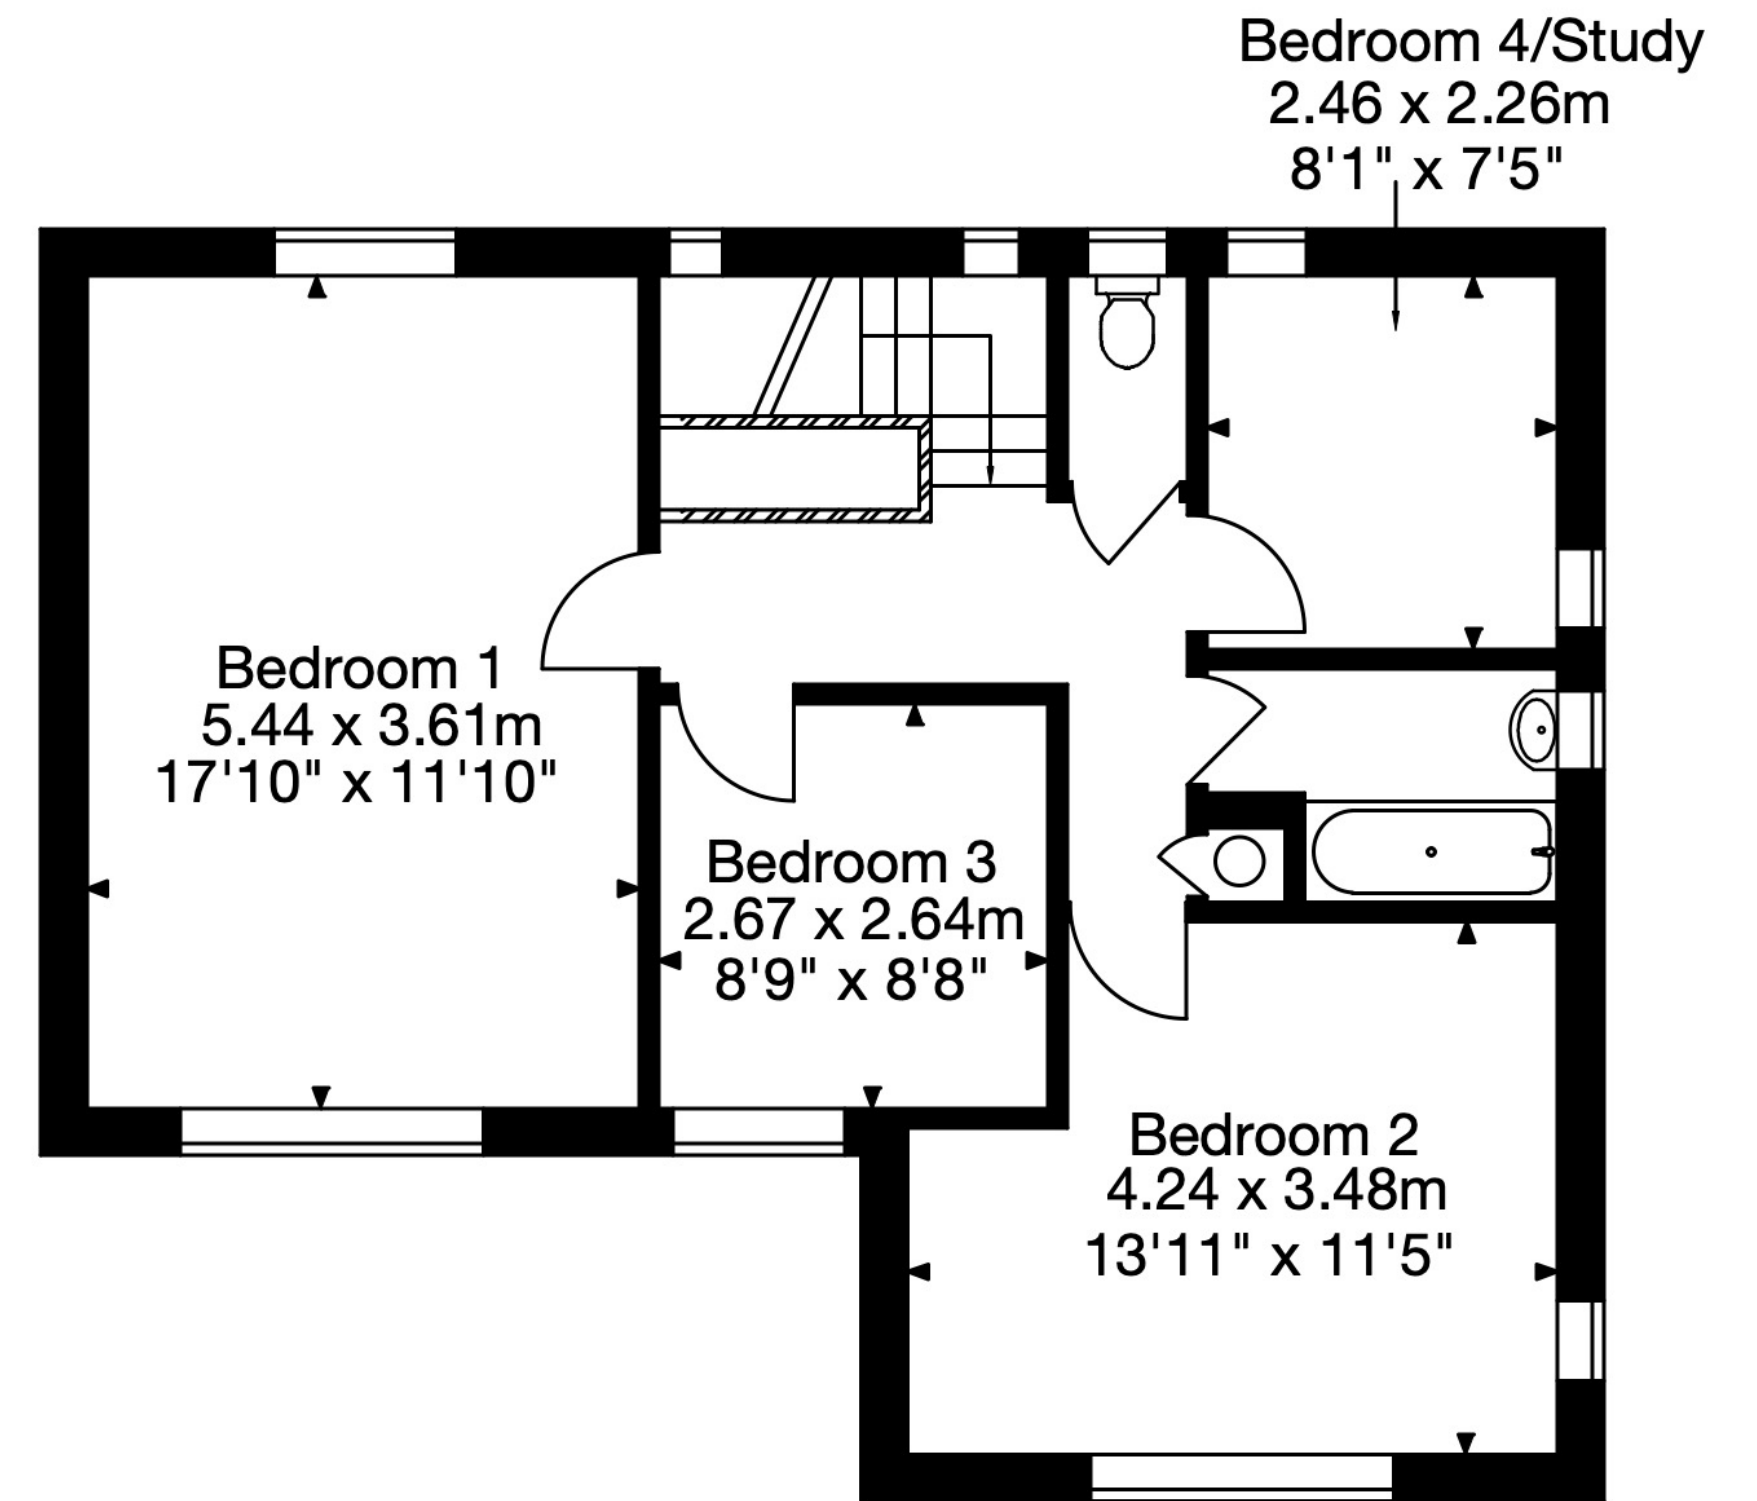

Drey Coppice,
College Road,
Lansdown,
Bath BA1 5RR

Main House (Excluding Garage)
1941 Sq Ft - 180 Sq M
Garage
149 Sq Ft - 13 Sq M

Ground Floor

First Floor