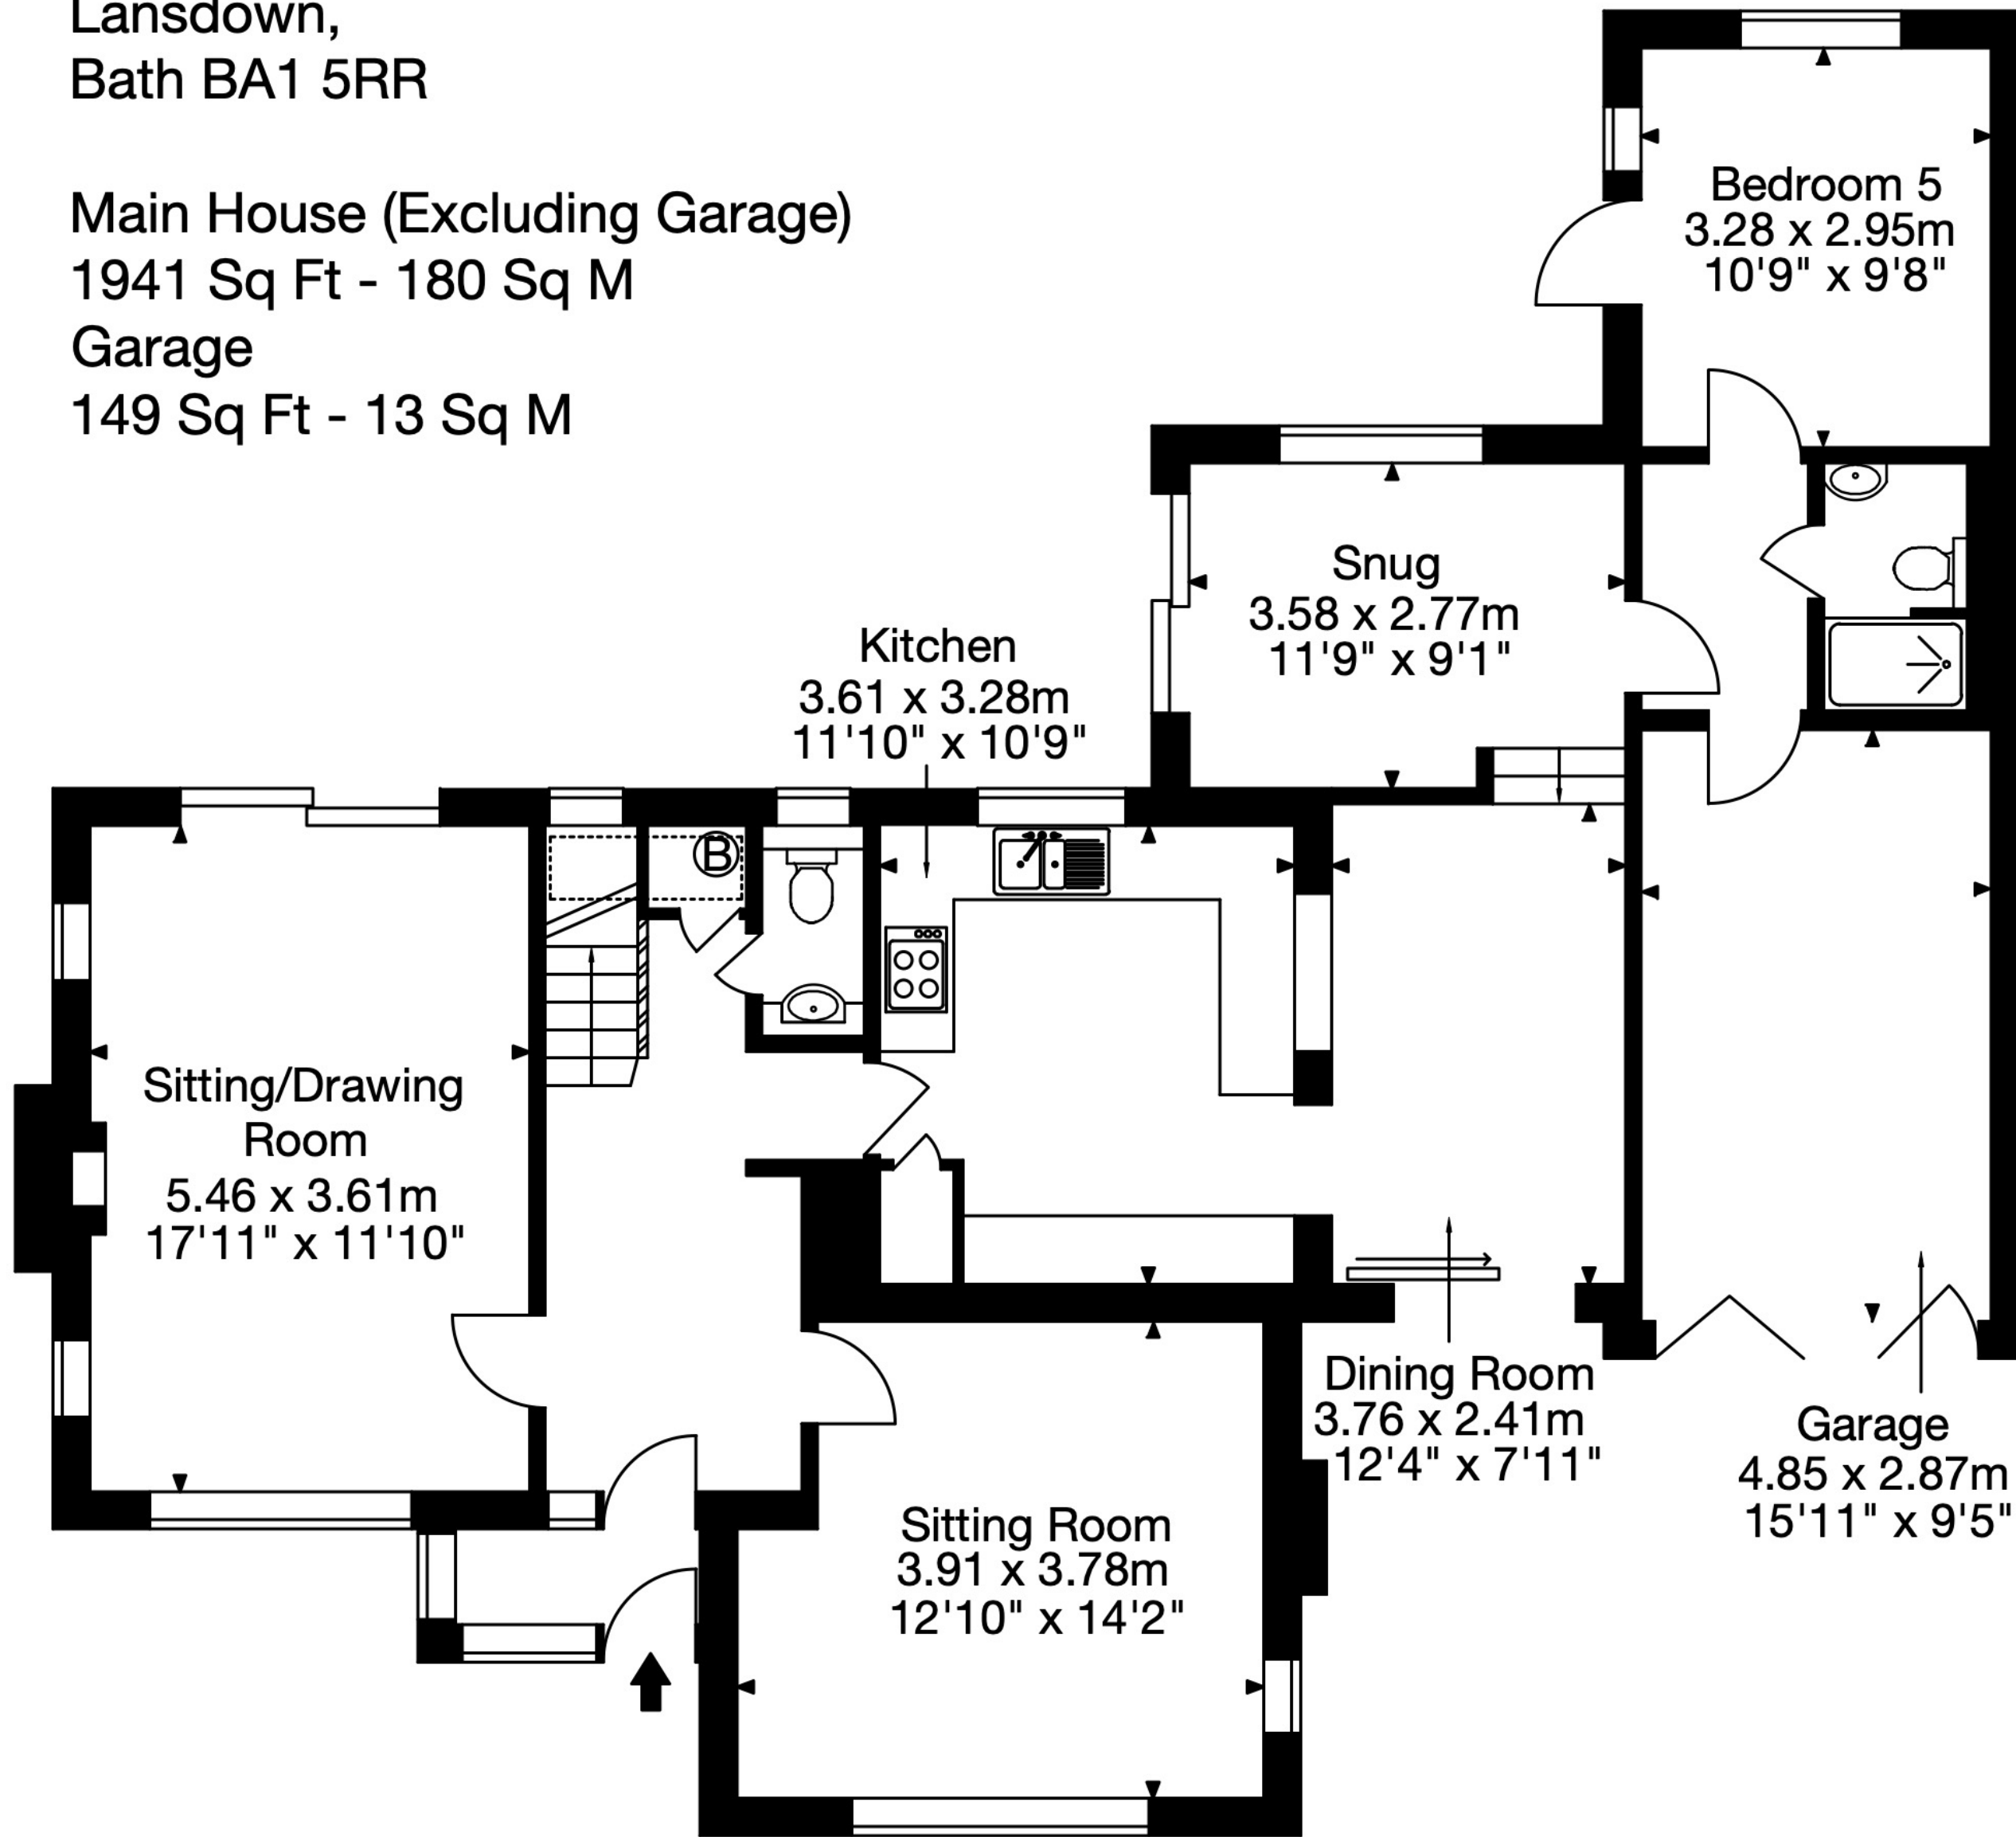

Drey Coppice,
College Road,
Lansdown,
Bath BA1 5RR

Main House (Excluding Garage)
1941 Sq Ft - 180 Sq M
Garage
149 Sq Ft - 13 Sq M

Ground Floor

First Floor