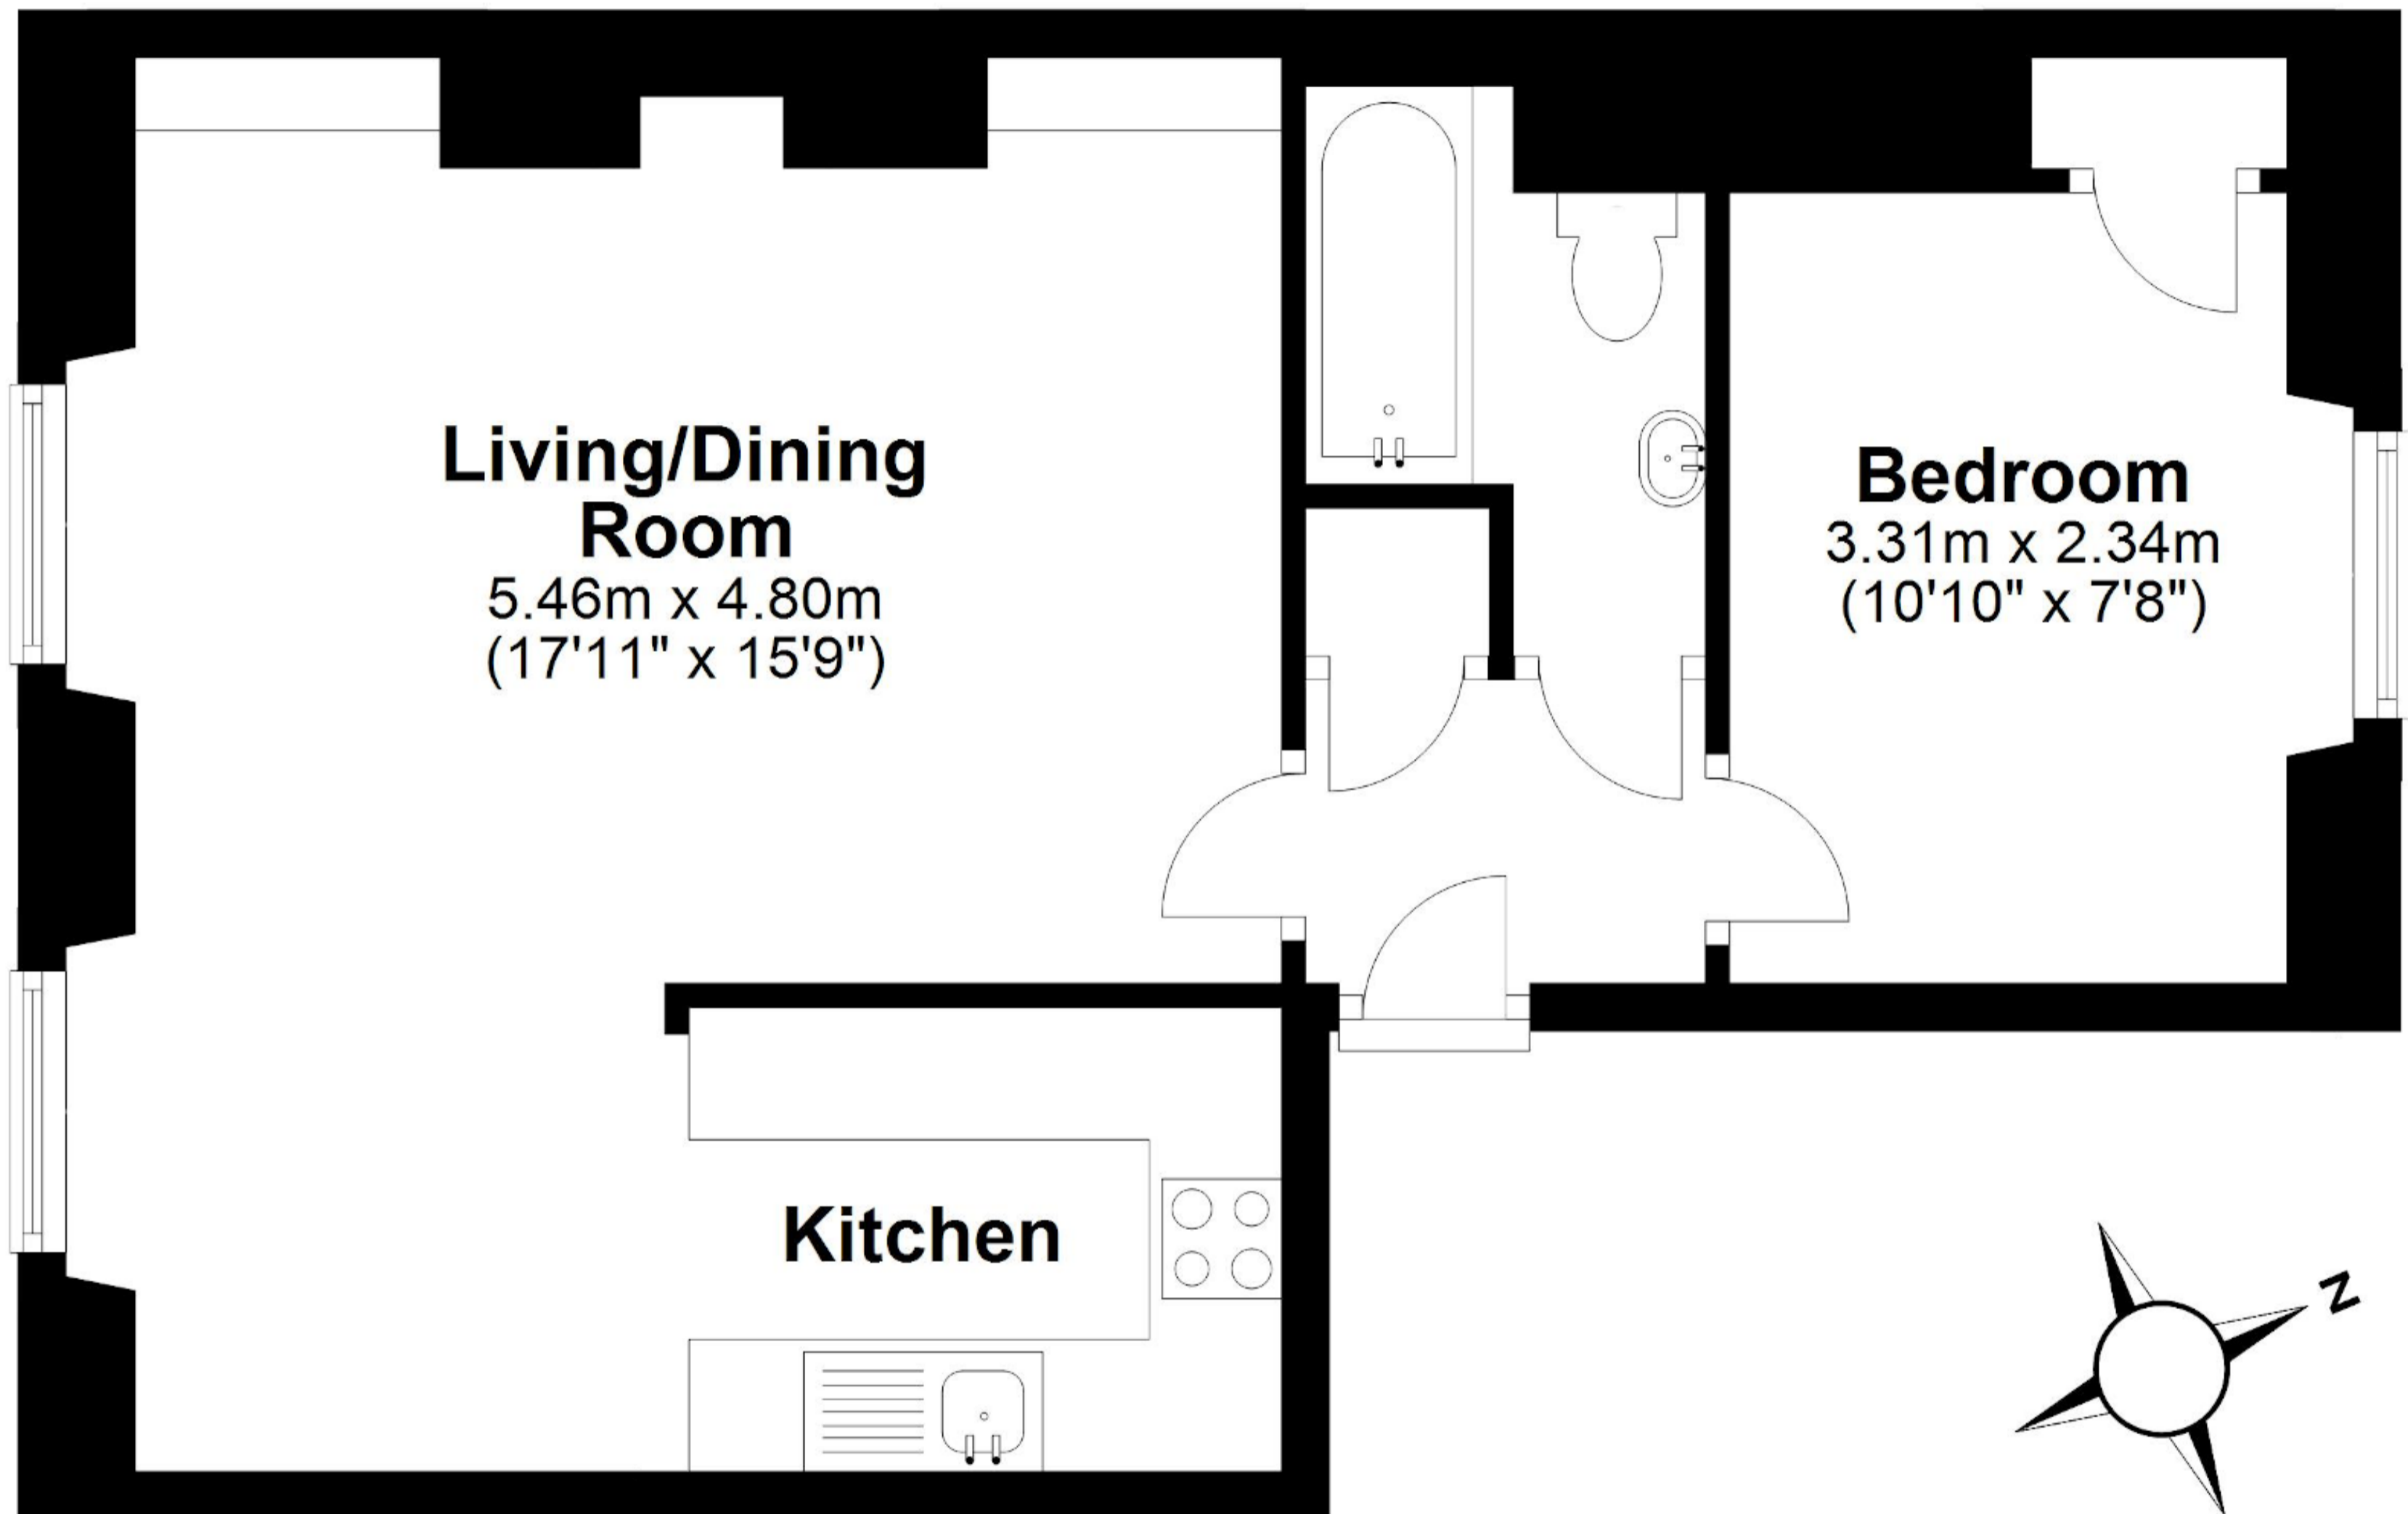

# First Floor

Approx. 43.6 sq. metres (469.1 sq. feet)

Total area: approx. 43.6 sq. metres (469.1 sq. feet)

Whilst every attempt has been made to ensure the accuracy of the floor plans contained here, measurements of doors, windows and rooms are approximate and no responsibility is taken by Reside Bath Limited for any error, omission or mis-statement. These plans are for representation purposes only as defined by RICS Code of Measuring Practice and should be used as such by any prospective Tenant. © Copyright Reside Bath Limited 2020. Any copying, reproduction or unauthorised use of this floor plan is strictly prohibited.

Plan produced using PlanUp.

**First Floor Flat, Raby Place, Bath, BA2**