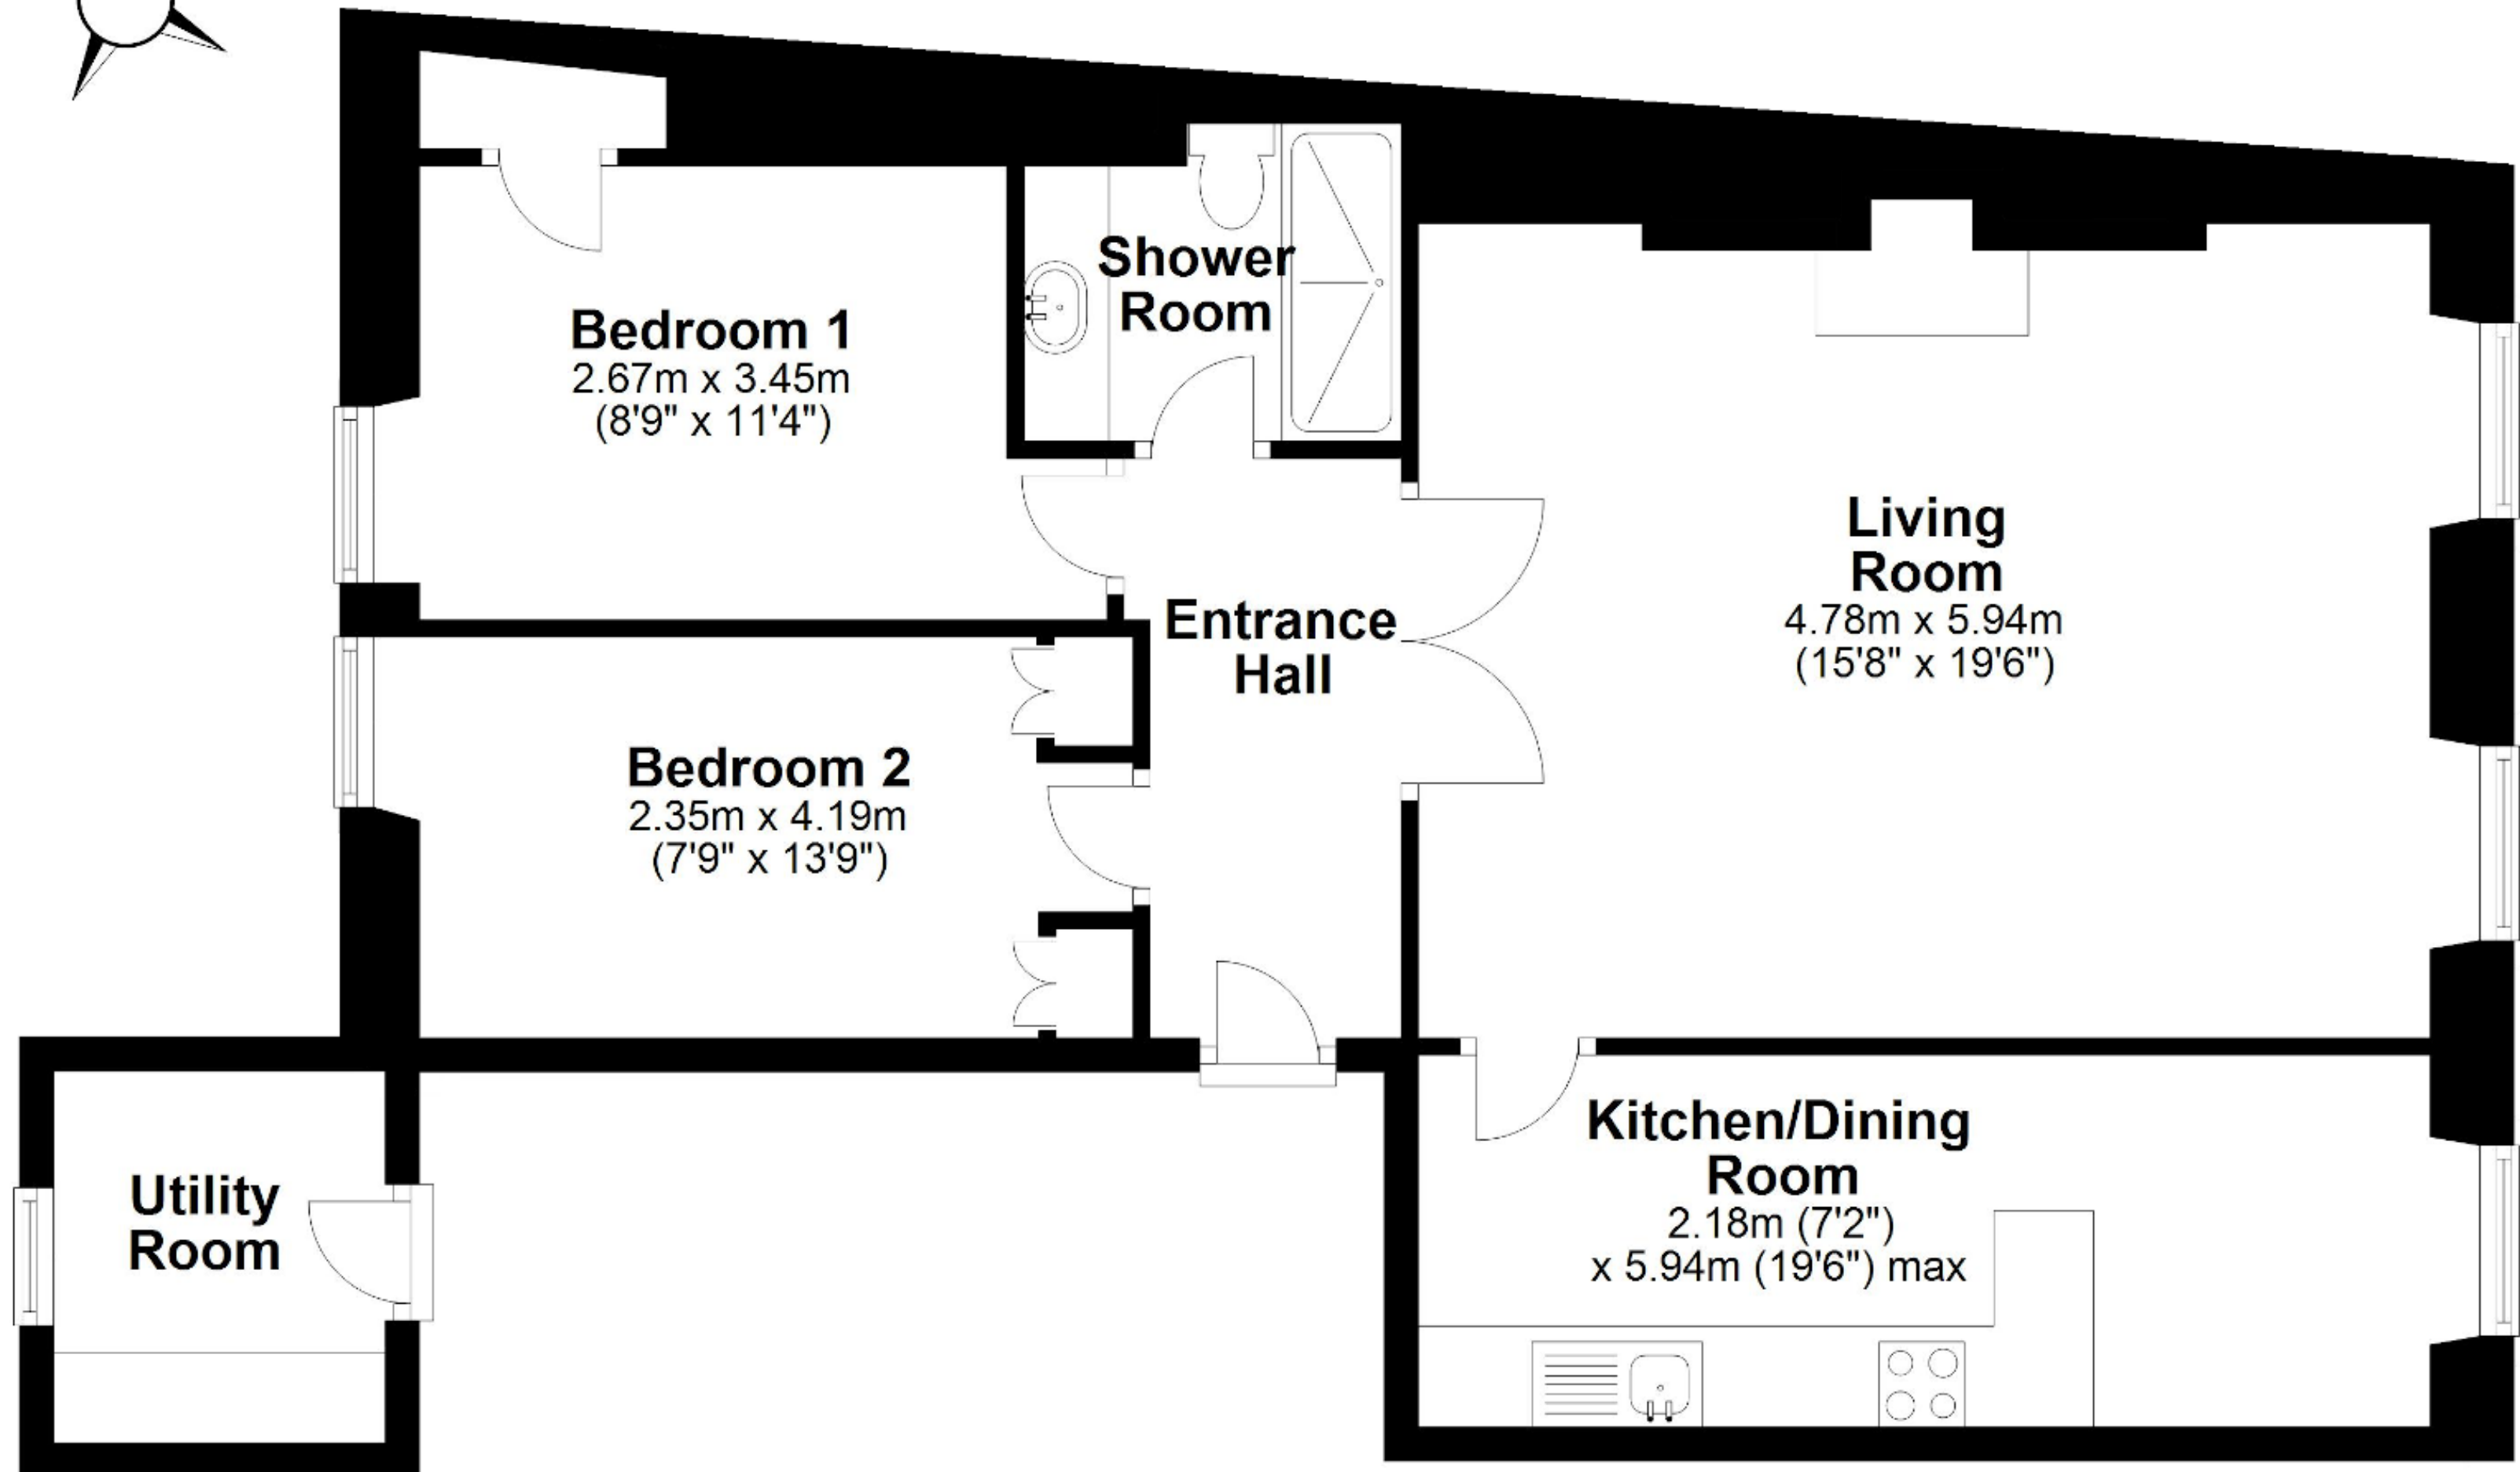

First Floor

Approx. 78.5 sq. metres (845.1 sq. feet)

Total area: approx. 78.5 sq. metres (845.1 sq. feet)

Whilst every attempt has been made to ensure the accuracy of the floor plans contained here, measurements of doors, windows and rooms are approximate and no responsibility is taken by Reside Bath Limited for any error, omission or mis-statement. These plans are for representation purposes only as defined by RICS Code of Measuring Practice and should be used as such by any prospective Tenant. © Copyright Reside Bath Limited 2020. Any copying, reproduction or unauthorised use of this floor plan is strictly prohibited.

Plan produced using PlanUp.

First Floor Flat, Camden Crescent, Bath, BA1