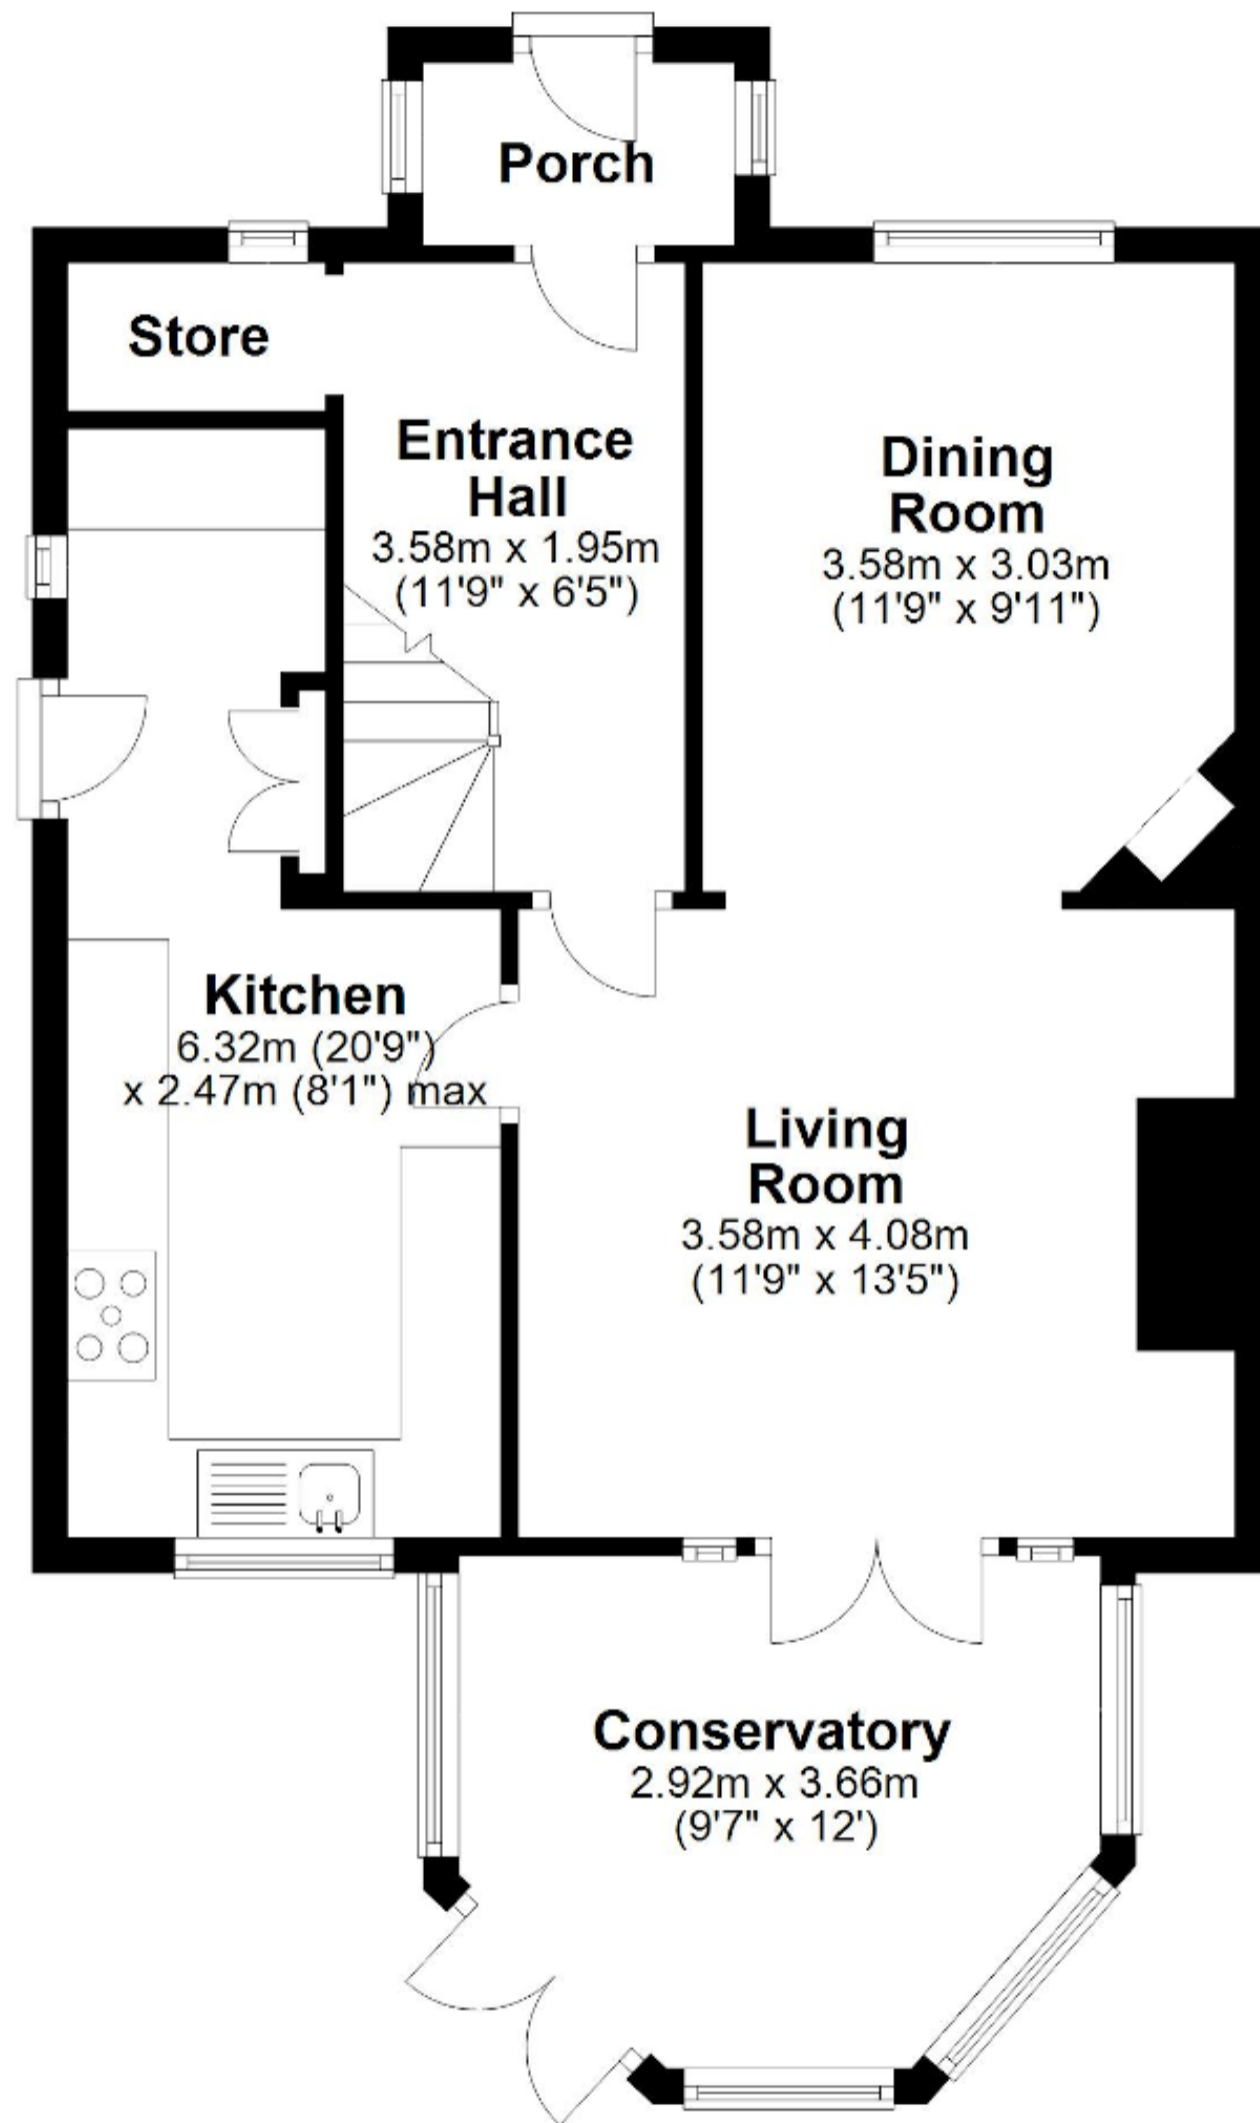

Ground Floor

Approx. 58.9 sq. metres (633.6 sq. feet)

First Floor

Approx. 47.8 sq. metres (515.0 sq. feet)

Total area: approx. 106.7 sq. metres (1148.6 sq. feet)

RESIDE

Whilst every attempt has been made to ensure the accuracy of the floor plans contained here, measurements of doors, windows and rooms are approximate and no responsibility is taken by Reside Bath Limited for any error, omission or mis-statement. These plans are for representation purposes only as defined by RICS Code of Measuring Practice and should be used as such by any prospective Tenant. © Copyright Reside Bath Limited 2020. Any copying, reproduction or unauthorised use of this floor plan is strictly prohibited.

Plan produced using PlanUp.

Broadway, Bath, BA2