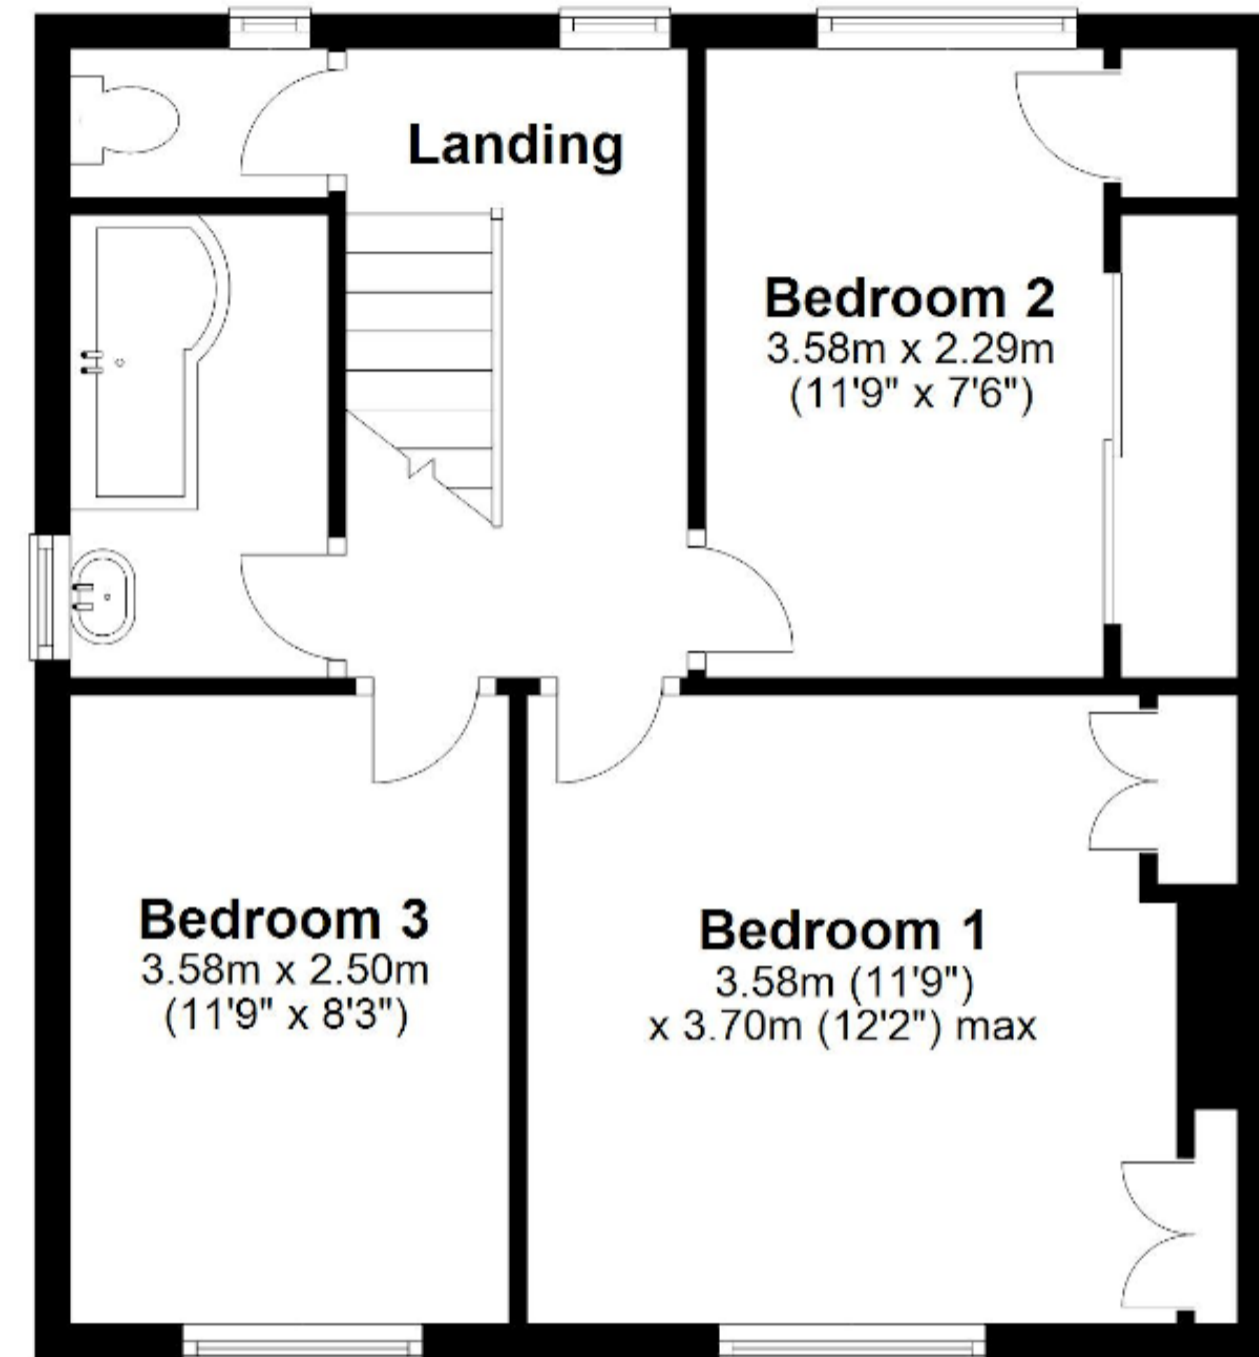

Ground Floor

Approx. 58.9 sq. metres (633.6 sq. feet)

First Floor

Approx. 47.8 sq. metres (515.0 sq. feet)

Total area: approx. 106.7 sq. metres (1148.6 sq. feet)

RESIDE

Whilst every attempt has been made to ensure the accuracy of the floor plans contained here, measurements of doors, windows and rooms are approximate and no responsibility is taken by Reside Bath Limited for any error, omission or mis-statement. These plans are for representation purposes only as defined by RICS Code of Measuring Practice and should be used as such by any prospective Tenant. © Copyright Reside Bath Limited 2020. Any copying, reproduction or unauthorised use of this floor plan is strictly prohibited.

Plan produced using PlanUp.

Broadway, Bath, BA2