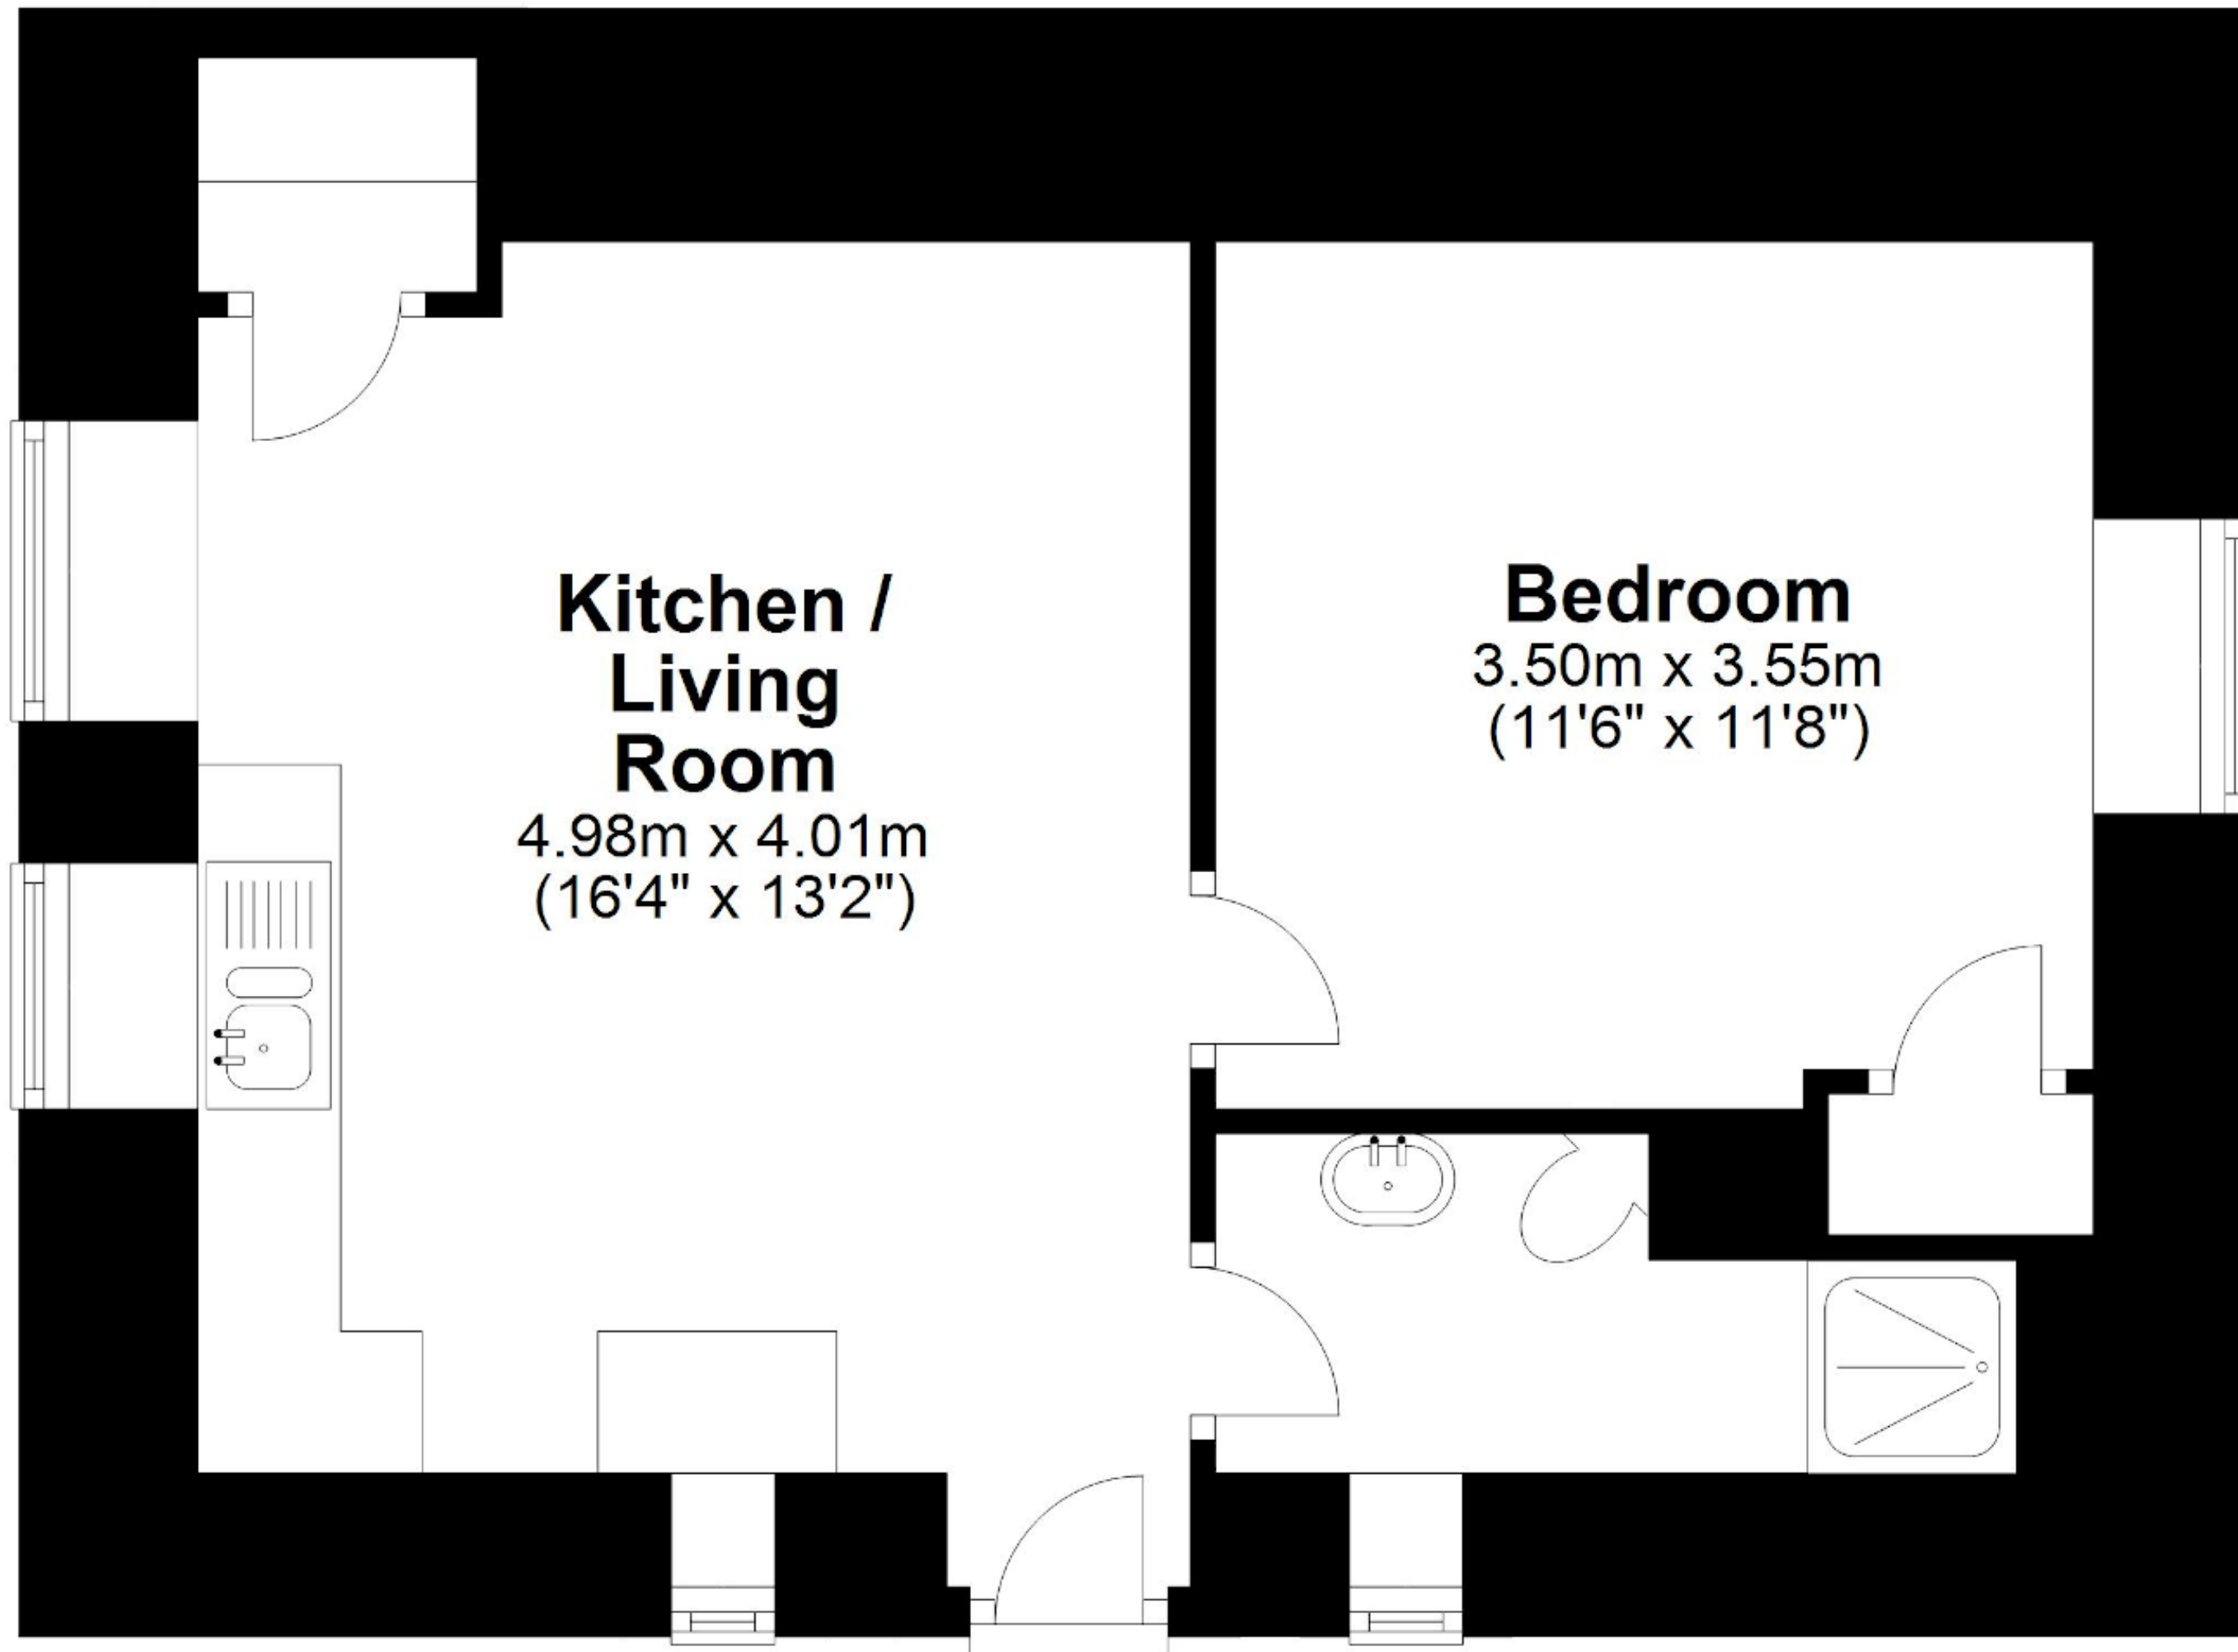

Ground Floor

Approx. 40.5 sq. metres (436.3 sq. feet)

Total area: approx. 40.5 sq. metres (436.3 sq. feet)

Whilst every attempt has been made to ensure the accuracy of the floor plans contained here, measurements of doors, windows and rooms are approximate and no responsibility is taken by Reside Bath Limited for any error, omission or mis-statement. These plans are for representation purposes only as defined by RICS Code of Measuring Practice and should be used as such by any prospective Tenant. © Copyright Reside Bath Limited 2020. Any copying, reproduction or unauthorised use of this floor plan is strictly prohibited.
Plan produced using PlanUp.

Flat 3, Whitegate Lodge, Sodbury Road, Badminton, GL9