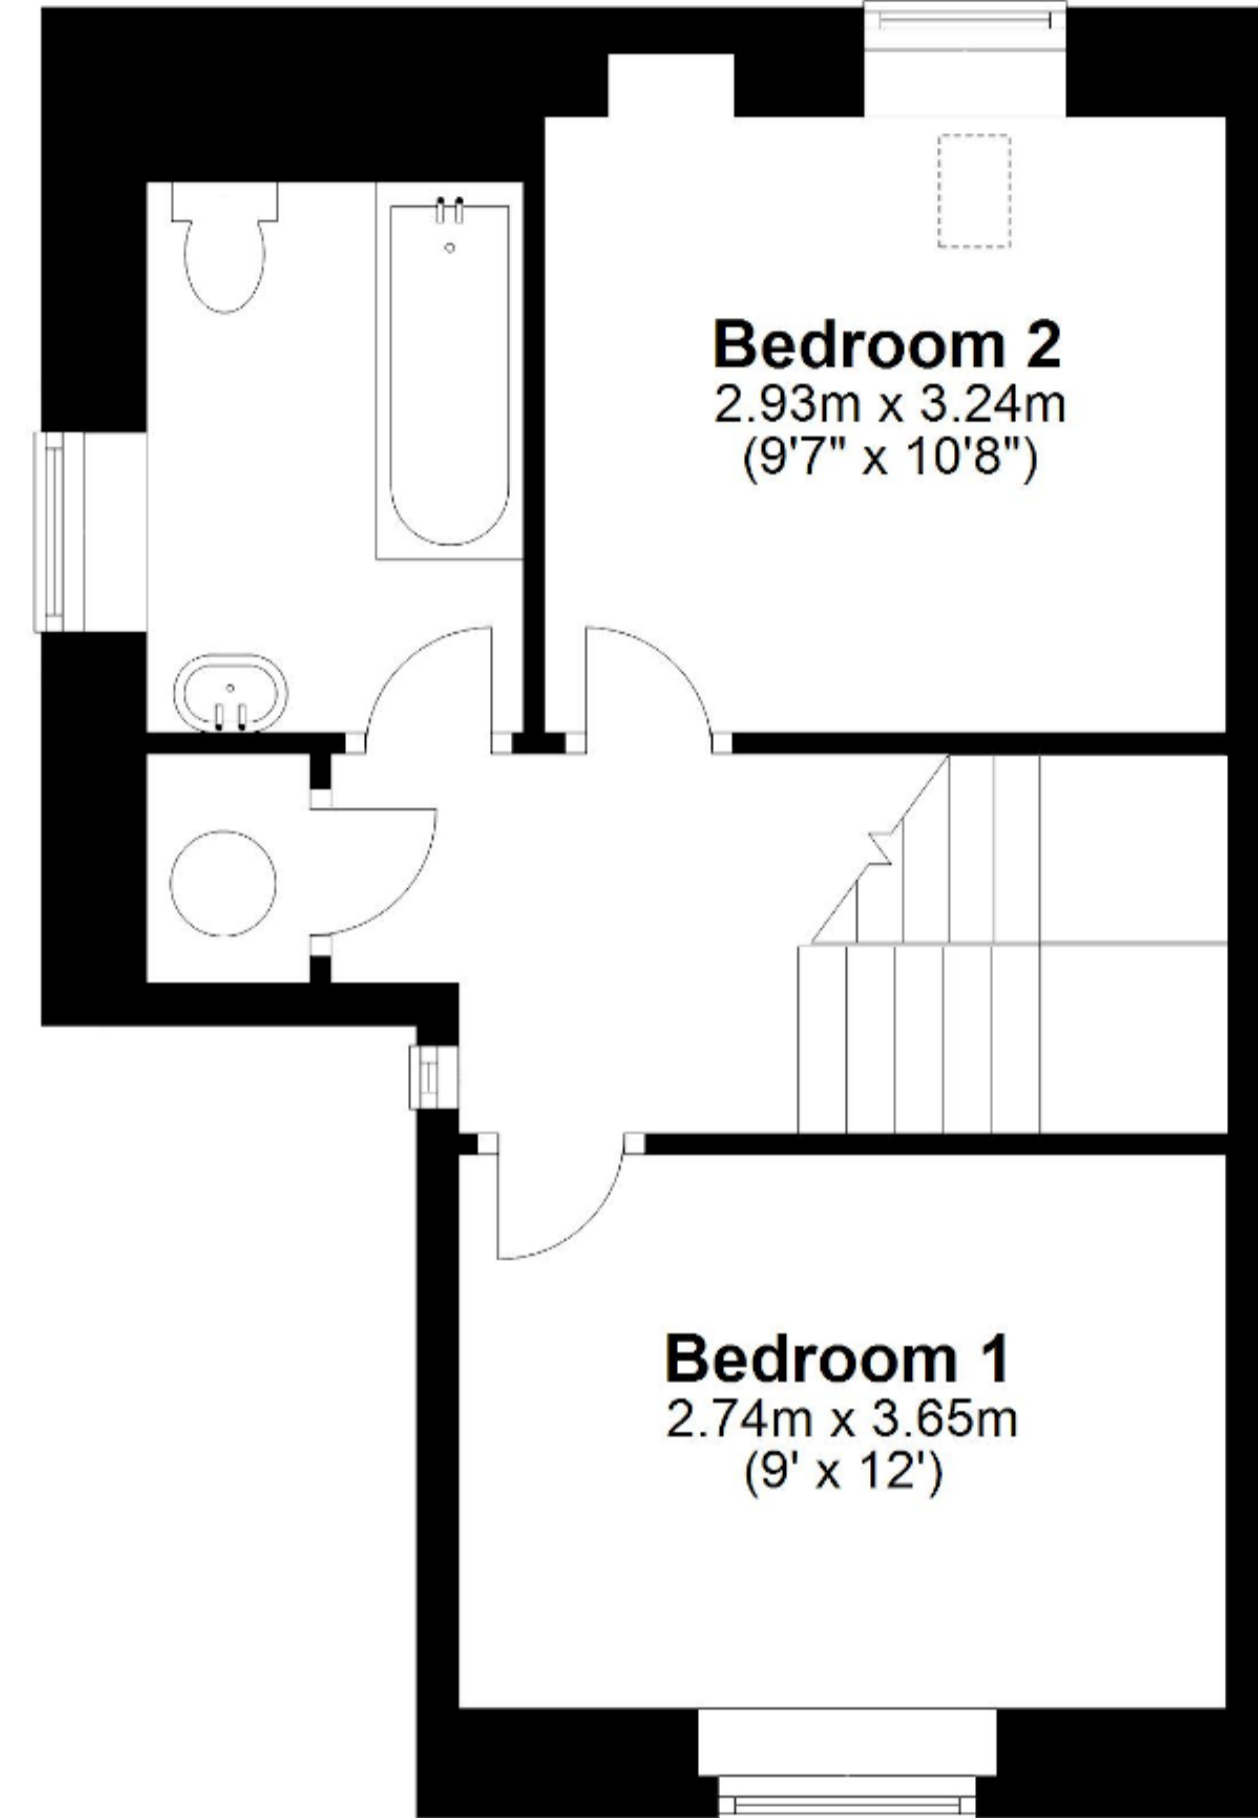

First Floor

Approx. 37.3 sq. metres (401.7 sq. feet)

Second Floor

Approx. 34.3 sq. metres (369.7 sq. feet)

Total area: approx. 71.7 sq. metres (771.4 sq. feet)

Whilst every attempt has been made to ensure the accuracy of the floor plans contained here, measurements of doors, windows and rooms are approximate and no responsibility is taken by Reside Bath Limited for any error, omission or mis-statement. These plans are for representation purposes only as defined by RICS Code of Measuring Practice and should be used as such by any prospective Tenant. © Copyright Reside Bath Limited 2021. Any copying, reproduction or unauthorised use of this floor plan is strictly prohibited.

Plan produced using PlanUp.

Flat 1, Whitegate Lodge, Sudbury Road, Badminton, GL9