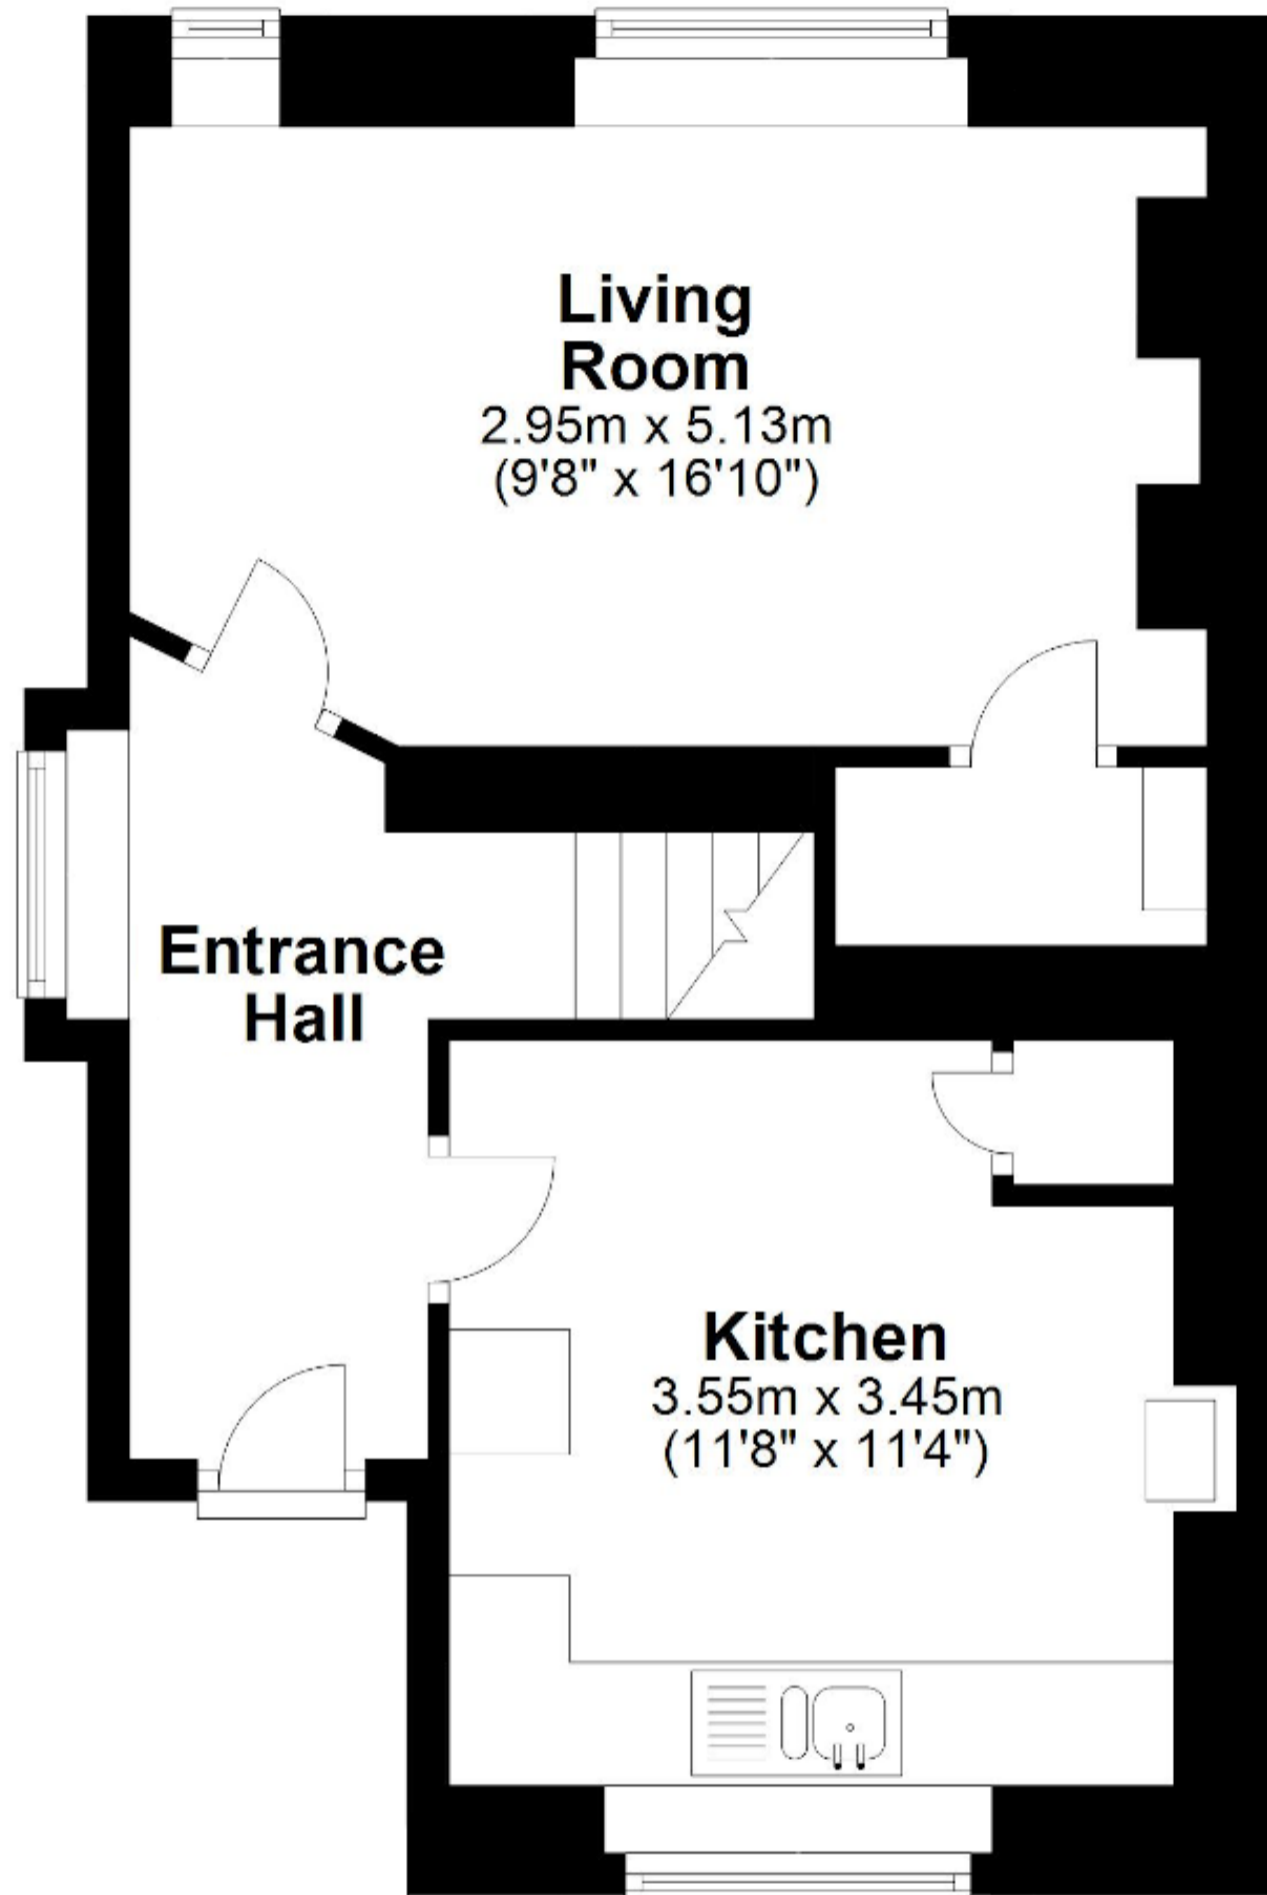

First Floor

Approx. 37.3 sq. metres (401.7 sq. feet)

Second Floor

Approx. 34.3 sq. metres (369.7 sq. feet)

Total area: approx. 71.7 sq. metres (771.4 sq. feet)

Whilst every attempt has been made to ensure the accuracy of the floor plans contained here, measurements of doors, windows and rooms are approximate and no responsibility is taken by Reside Bath Limited for any error, omission or mis-statement. These plans are for representation purposes only as defined by RICS Code of Measuring Practice and should be used as such by any prospective Tenant. © Copyright Reside Bath Limited 2021. Any copying, reproduction or unauthorised use of this floor plan is strictly prohibited.

Plan produced using PlanUp.

Flat 1, Whitegate Lodge, Sudbury Road, Badminton, GL9