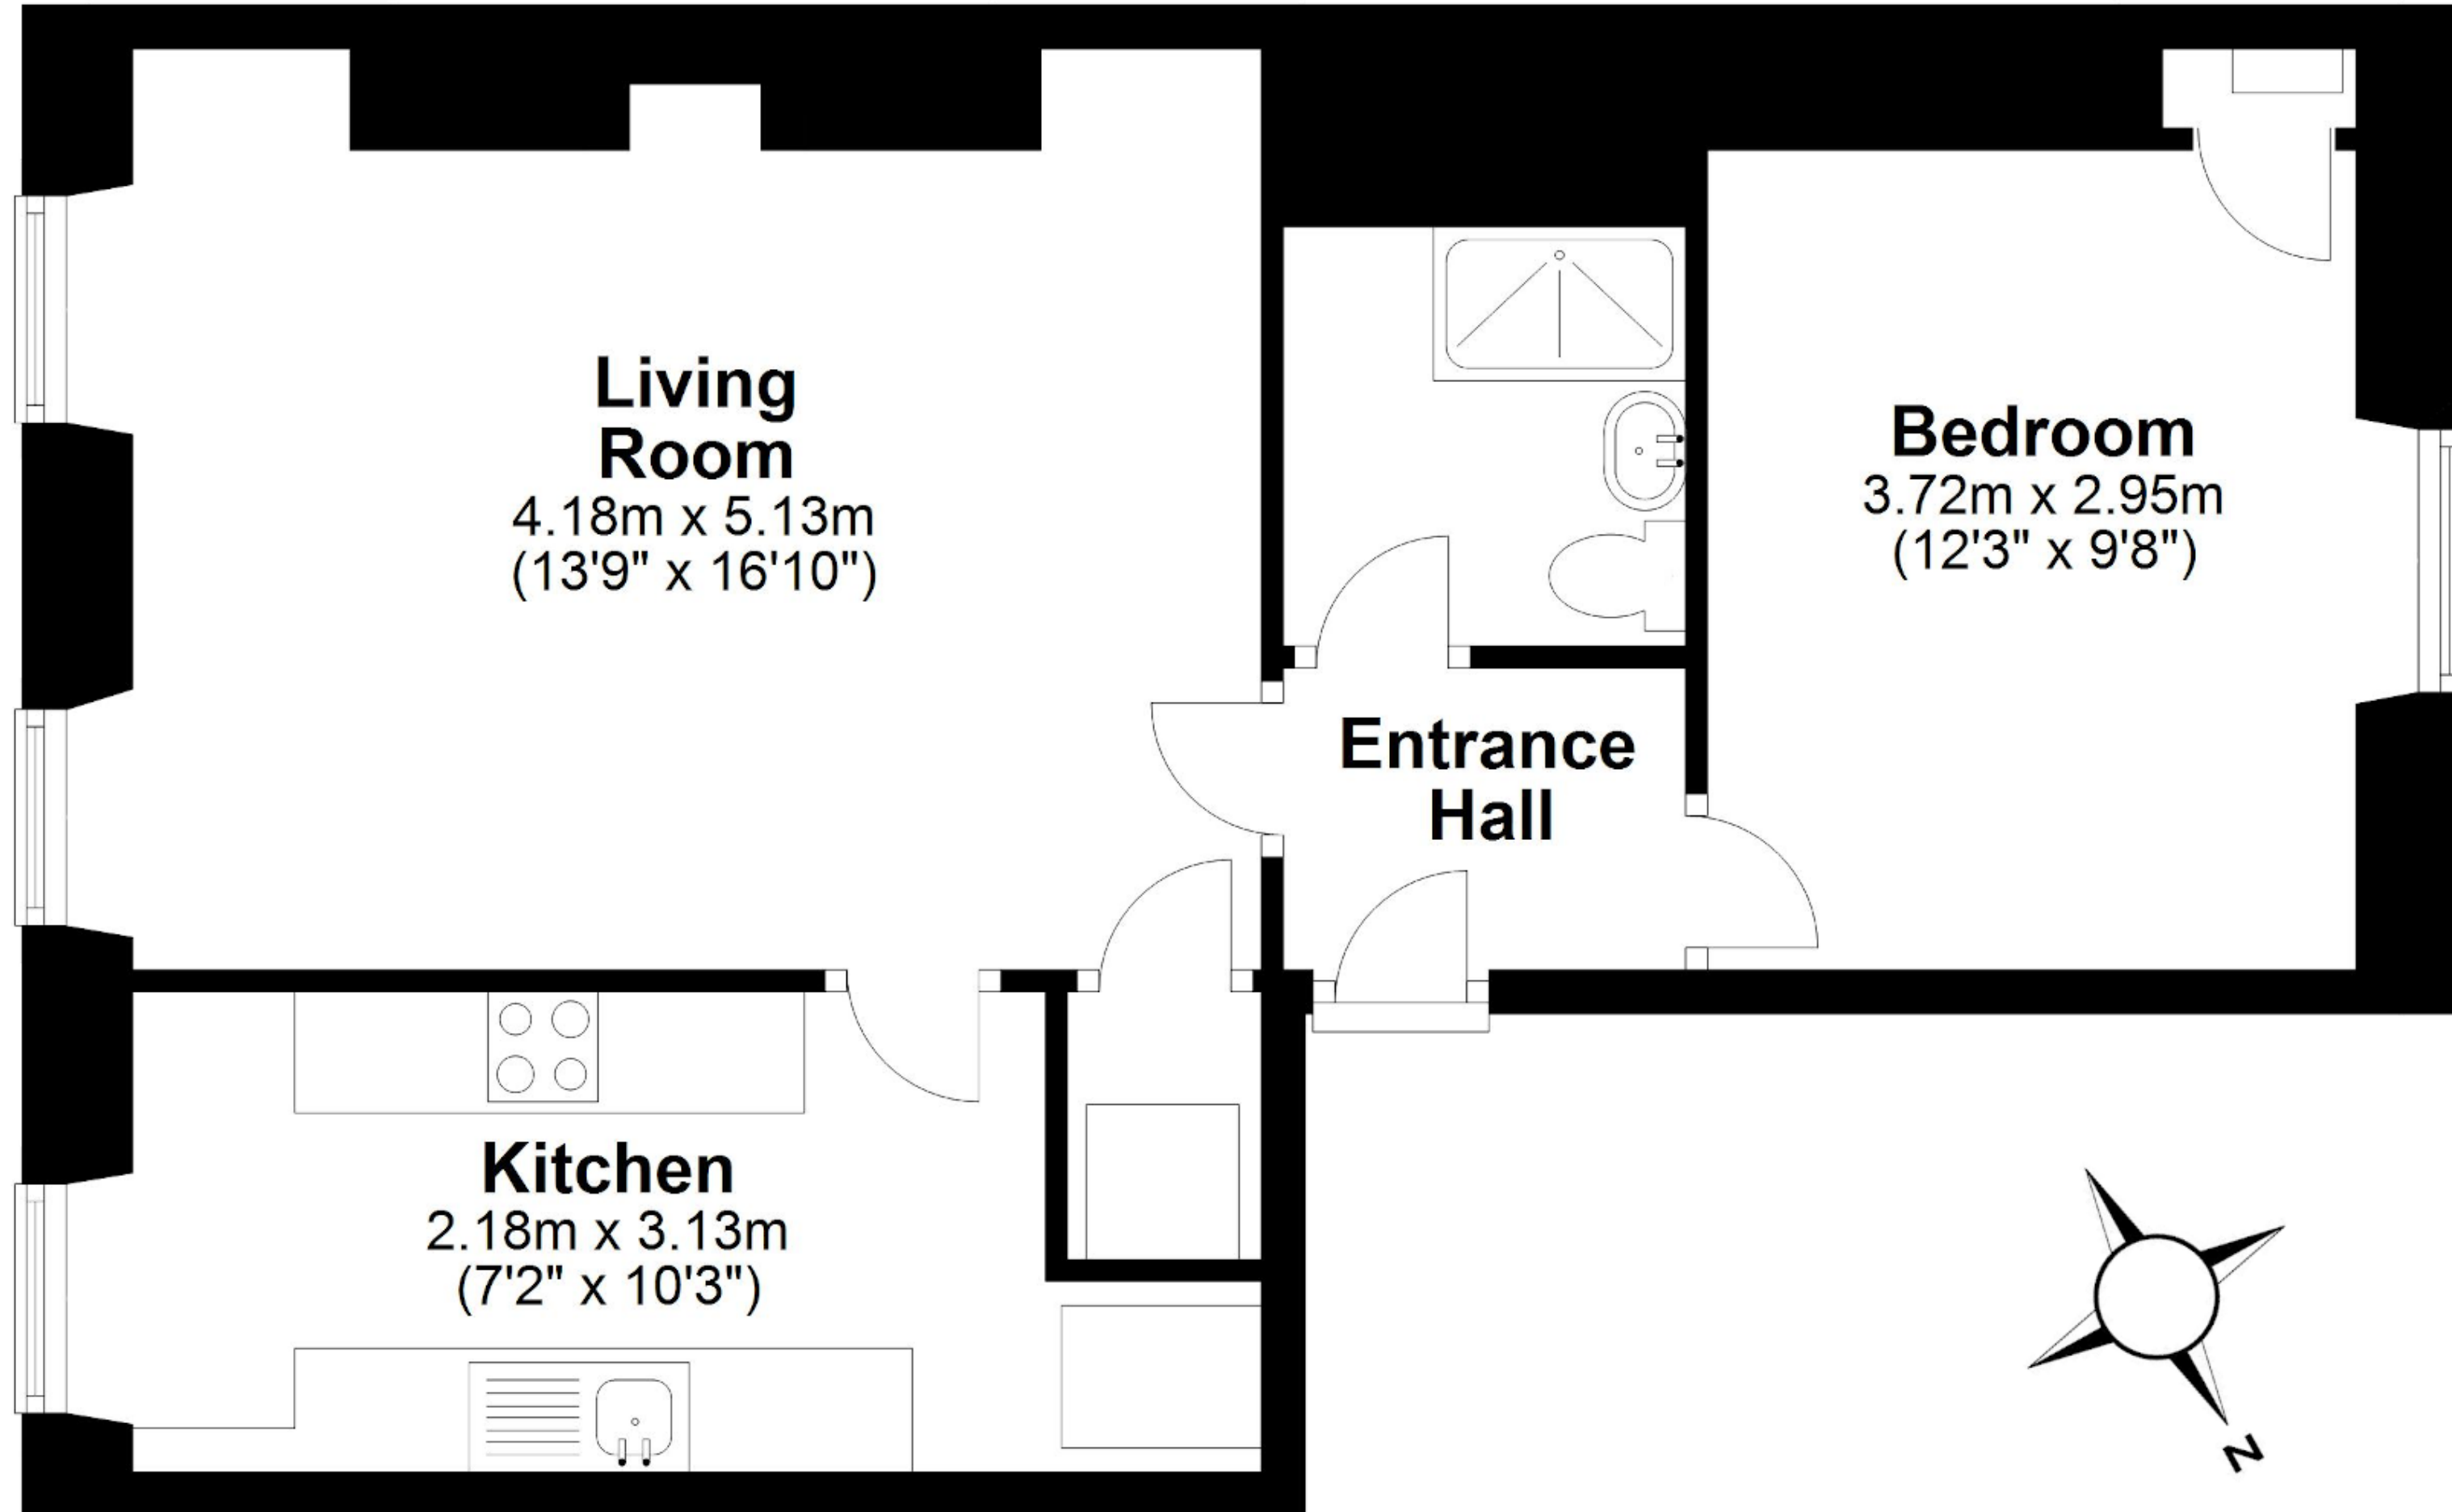

First Floor

Approx. 51.3 sq. metres (552.1 sq. feet)

Total area: approx. 51.3 sq. metres (552.1 sq. feet)

Whilst every attempt has been made to ensure the accuracy of the floor plans contained here, measurements of doors, windows and rooms are approximate and no responsibility is taken by Reside Bath Limited for any error, omission or mis-statement. These plans are for representation purposes only as defined by RICS Code of Measuring Practice and should be used as such by any prospective Tenant. © Copyright Reside Bath Limited 2023.

Any copying, reproduction or unauthorised use of this floor plan is strictly prohibited.

Plan produced using PlanUp.

First Floor Flat, Camden Crescent, Bath