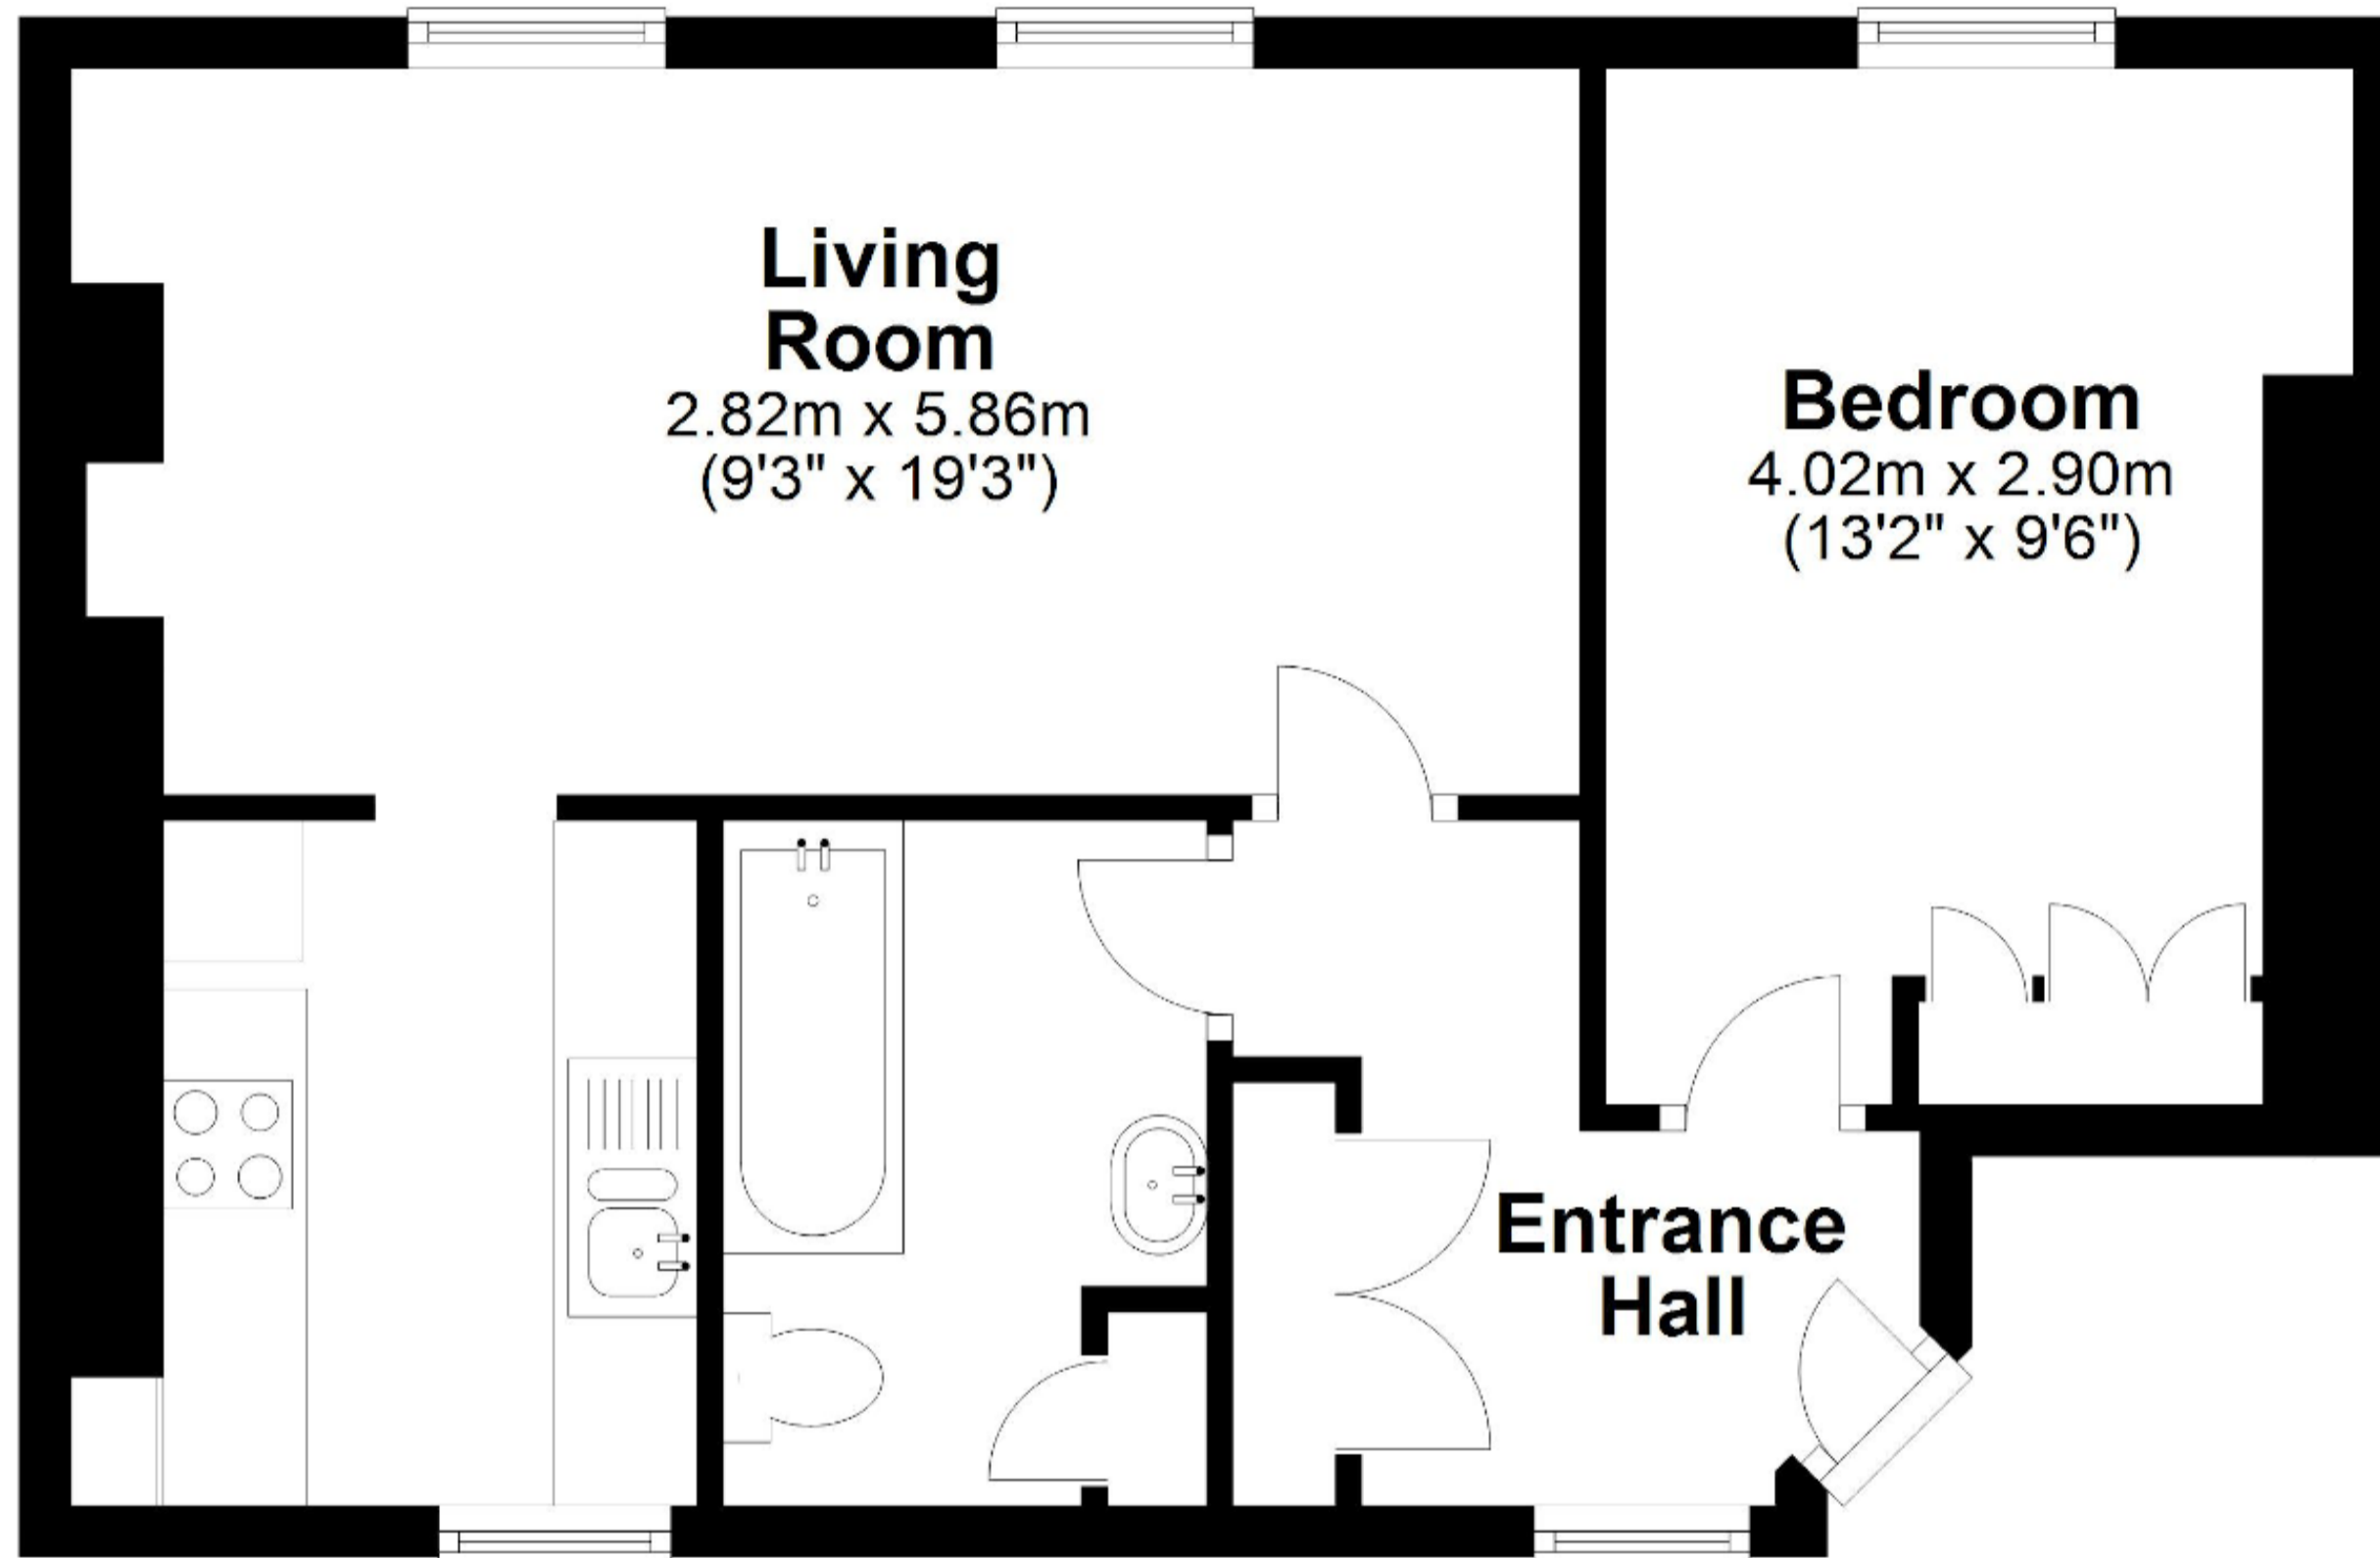

Top Floor

Approx. 42.9 sq. metres (461.2 sq. feet)

Total area: approx. 42.9 sq. metres (461.2 sq. feet)

Whilst every attempt has been made to ensure the accuracy of the floor plans contained here, measurements of doors, windows and rooms are approximate and no responsibility is taken by Reside Bath Limited for any error, omission or mis-statement. These plans are for representation purposes only as defined by RICS Code of Measuring Practice and should be used as such by any prospective Tenant. © Copyright Reside Bath Limited 2021. Any copying, reproduction or unauthorised use of this floor plan is strictly prohibited.

Plan produced using PlanUp.

Top Floor Flat, Wells Road, Bath, BA2