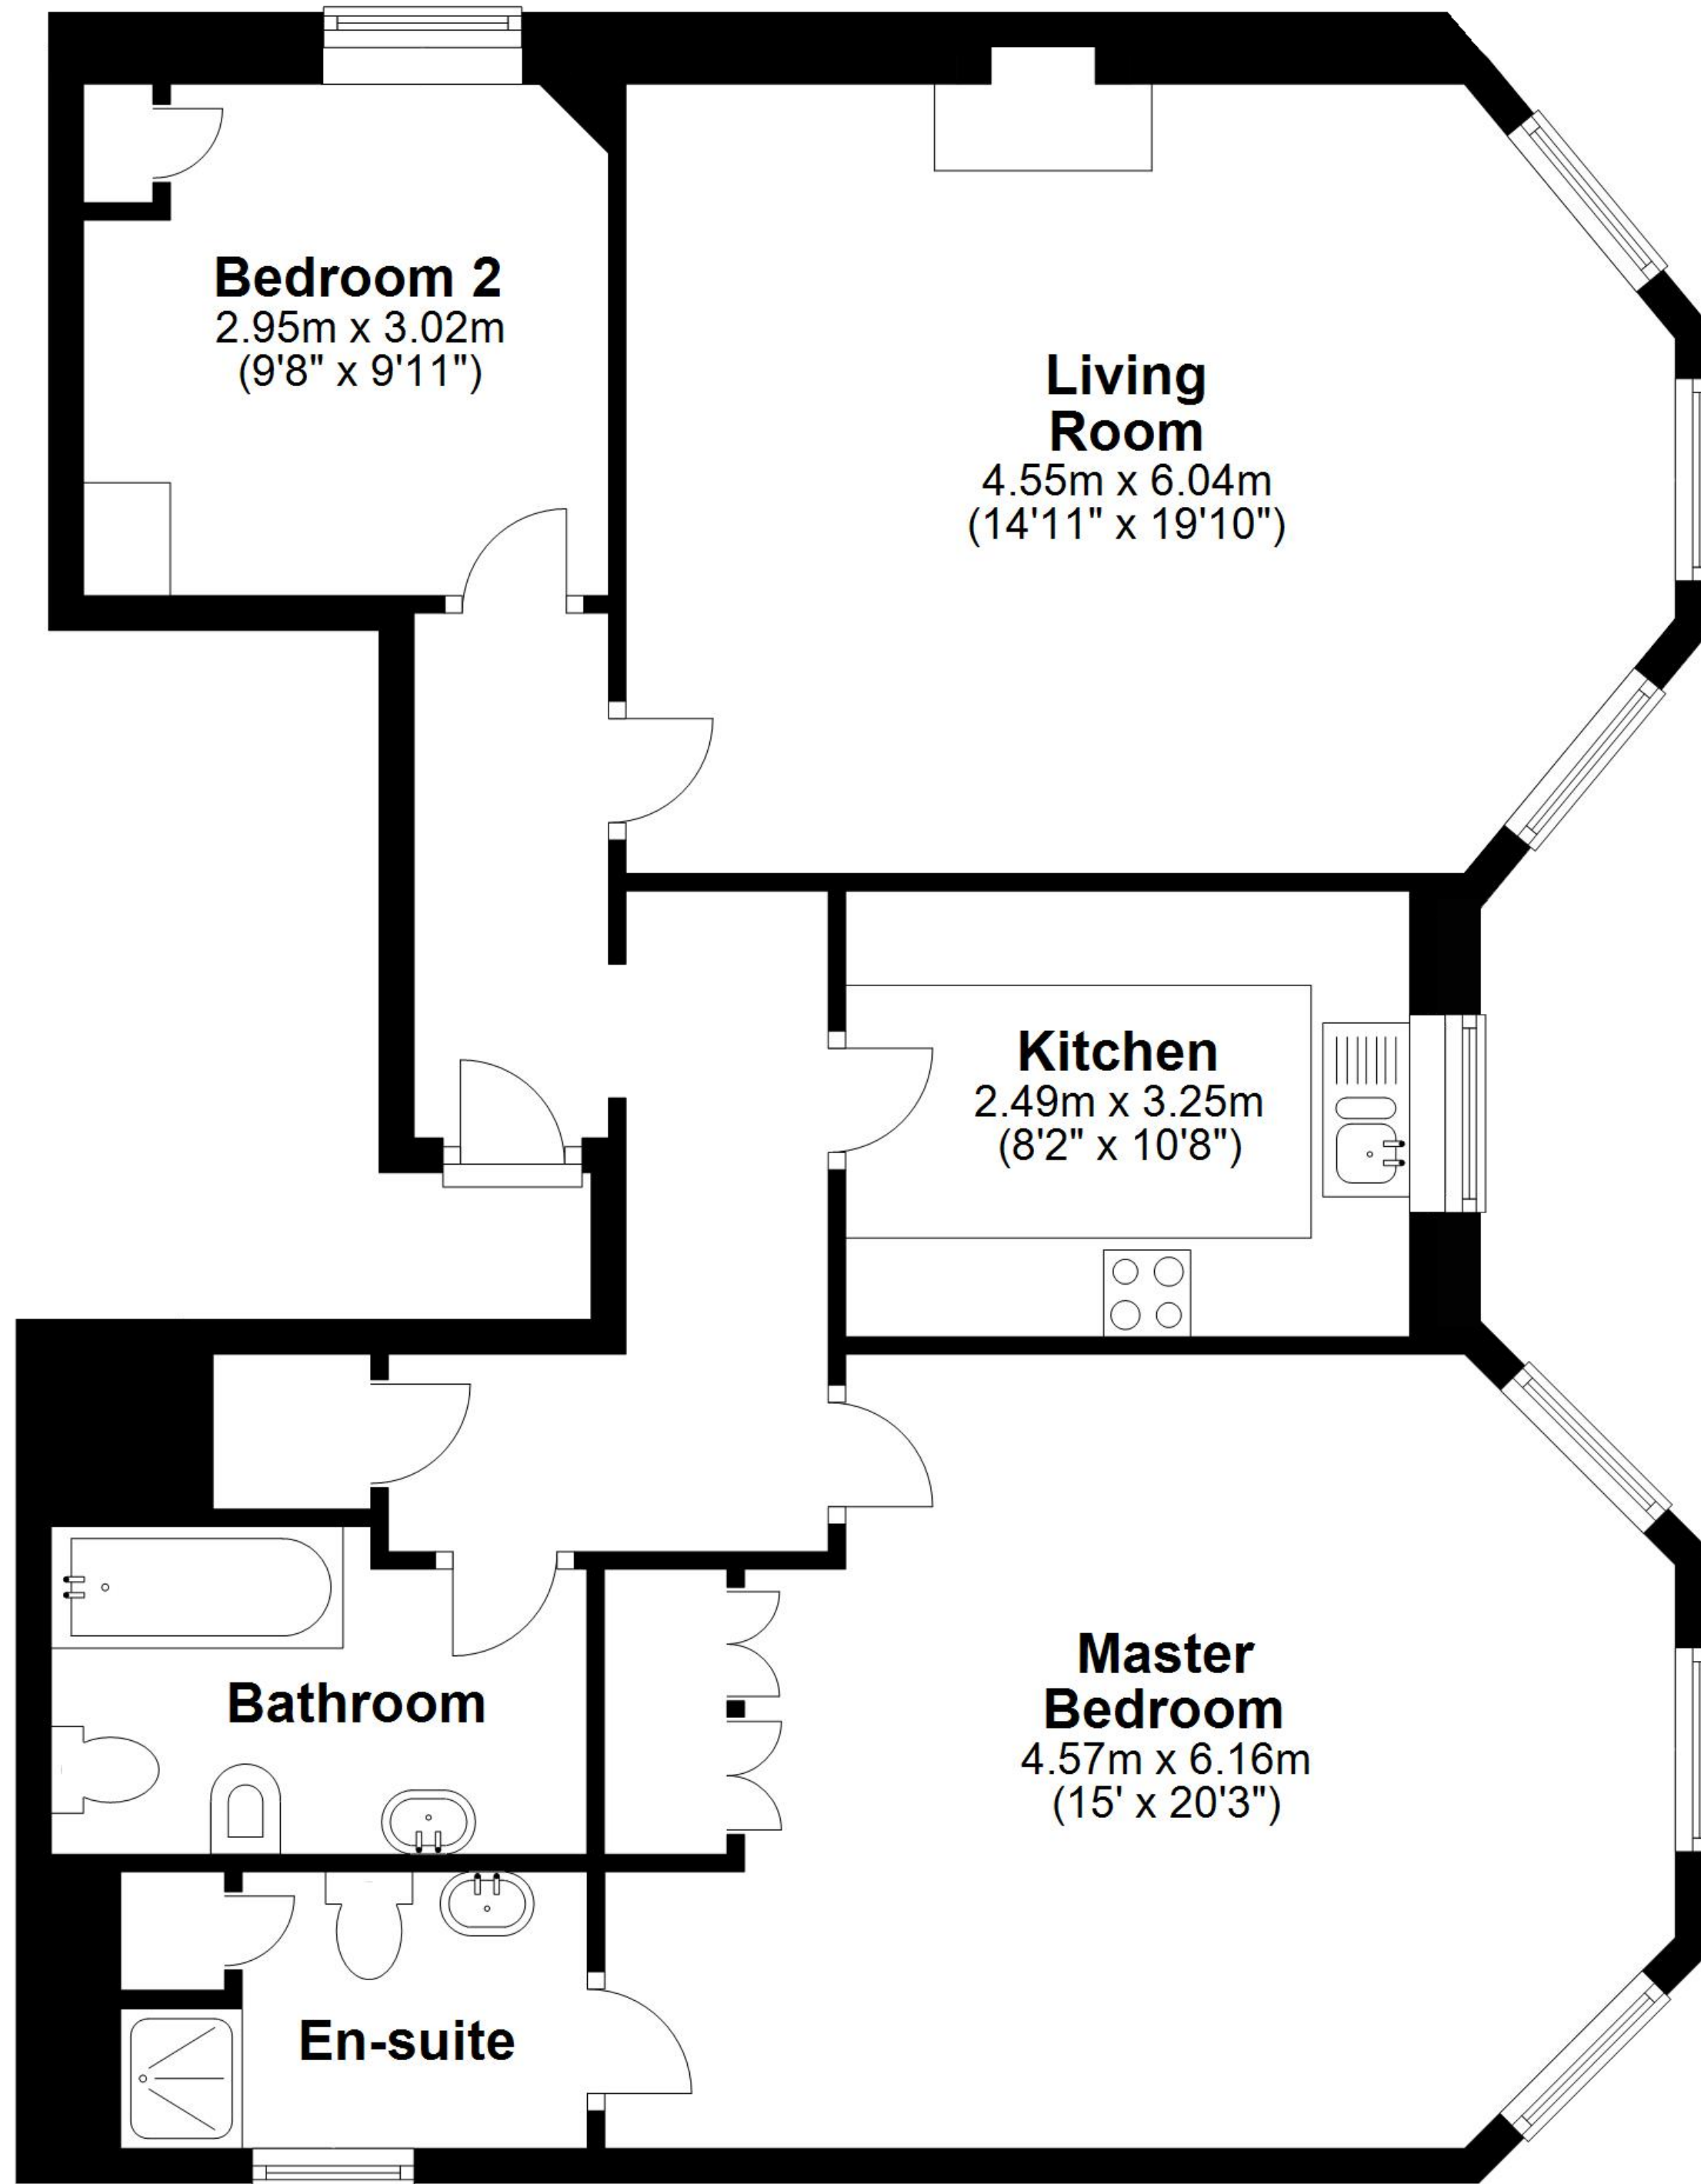

First Floor

Approx. 90.4 sq. metres (973.6 sq. feet)

Total area: approx. 90.4 sq. metres (973.6 sq. feet)

Whilst every attempt has been made to ensure the accuracy of the floor plans contained here, measurements of doors, windows and rooms are approximate and no responsibility is taken by Reside Bath Limited for any error, omission or mis-statement. These plans are for representation purposes only as defined by RICS Code of Measuring Practice and should be used as such by any prospective Tenant. © Copyright Reside Bath Limited 2021. Any copying, reproduction or unauthorised use of this floor plan is strictly prohibited.
Plan produced using PlanUp.