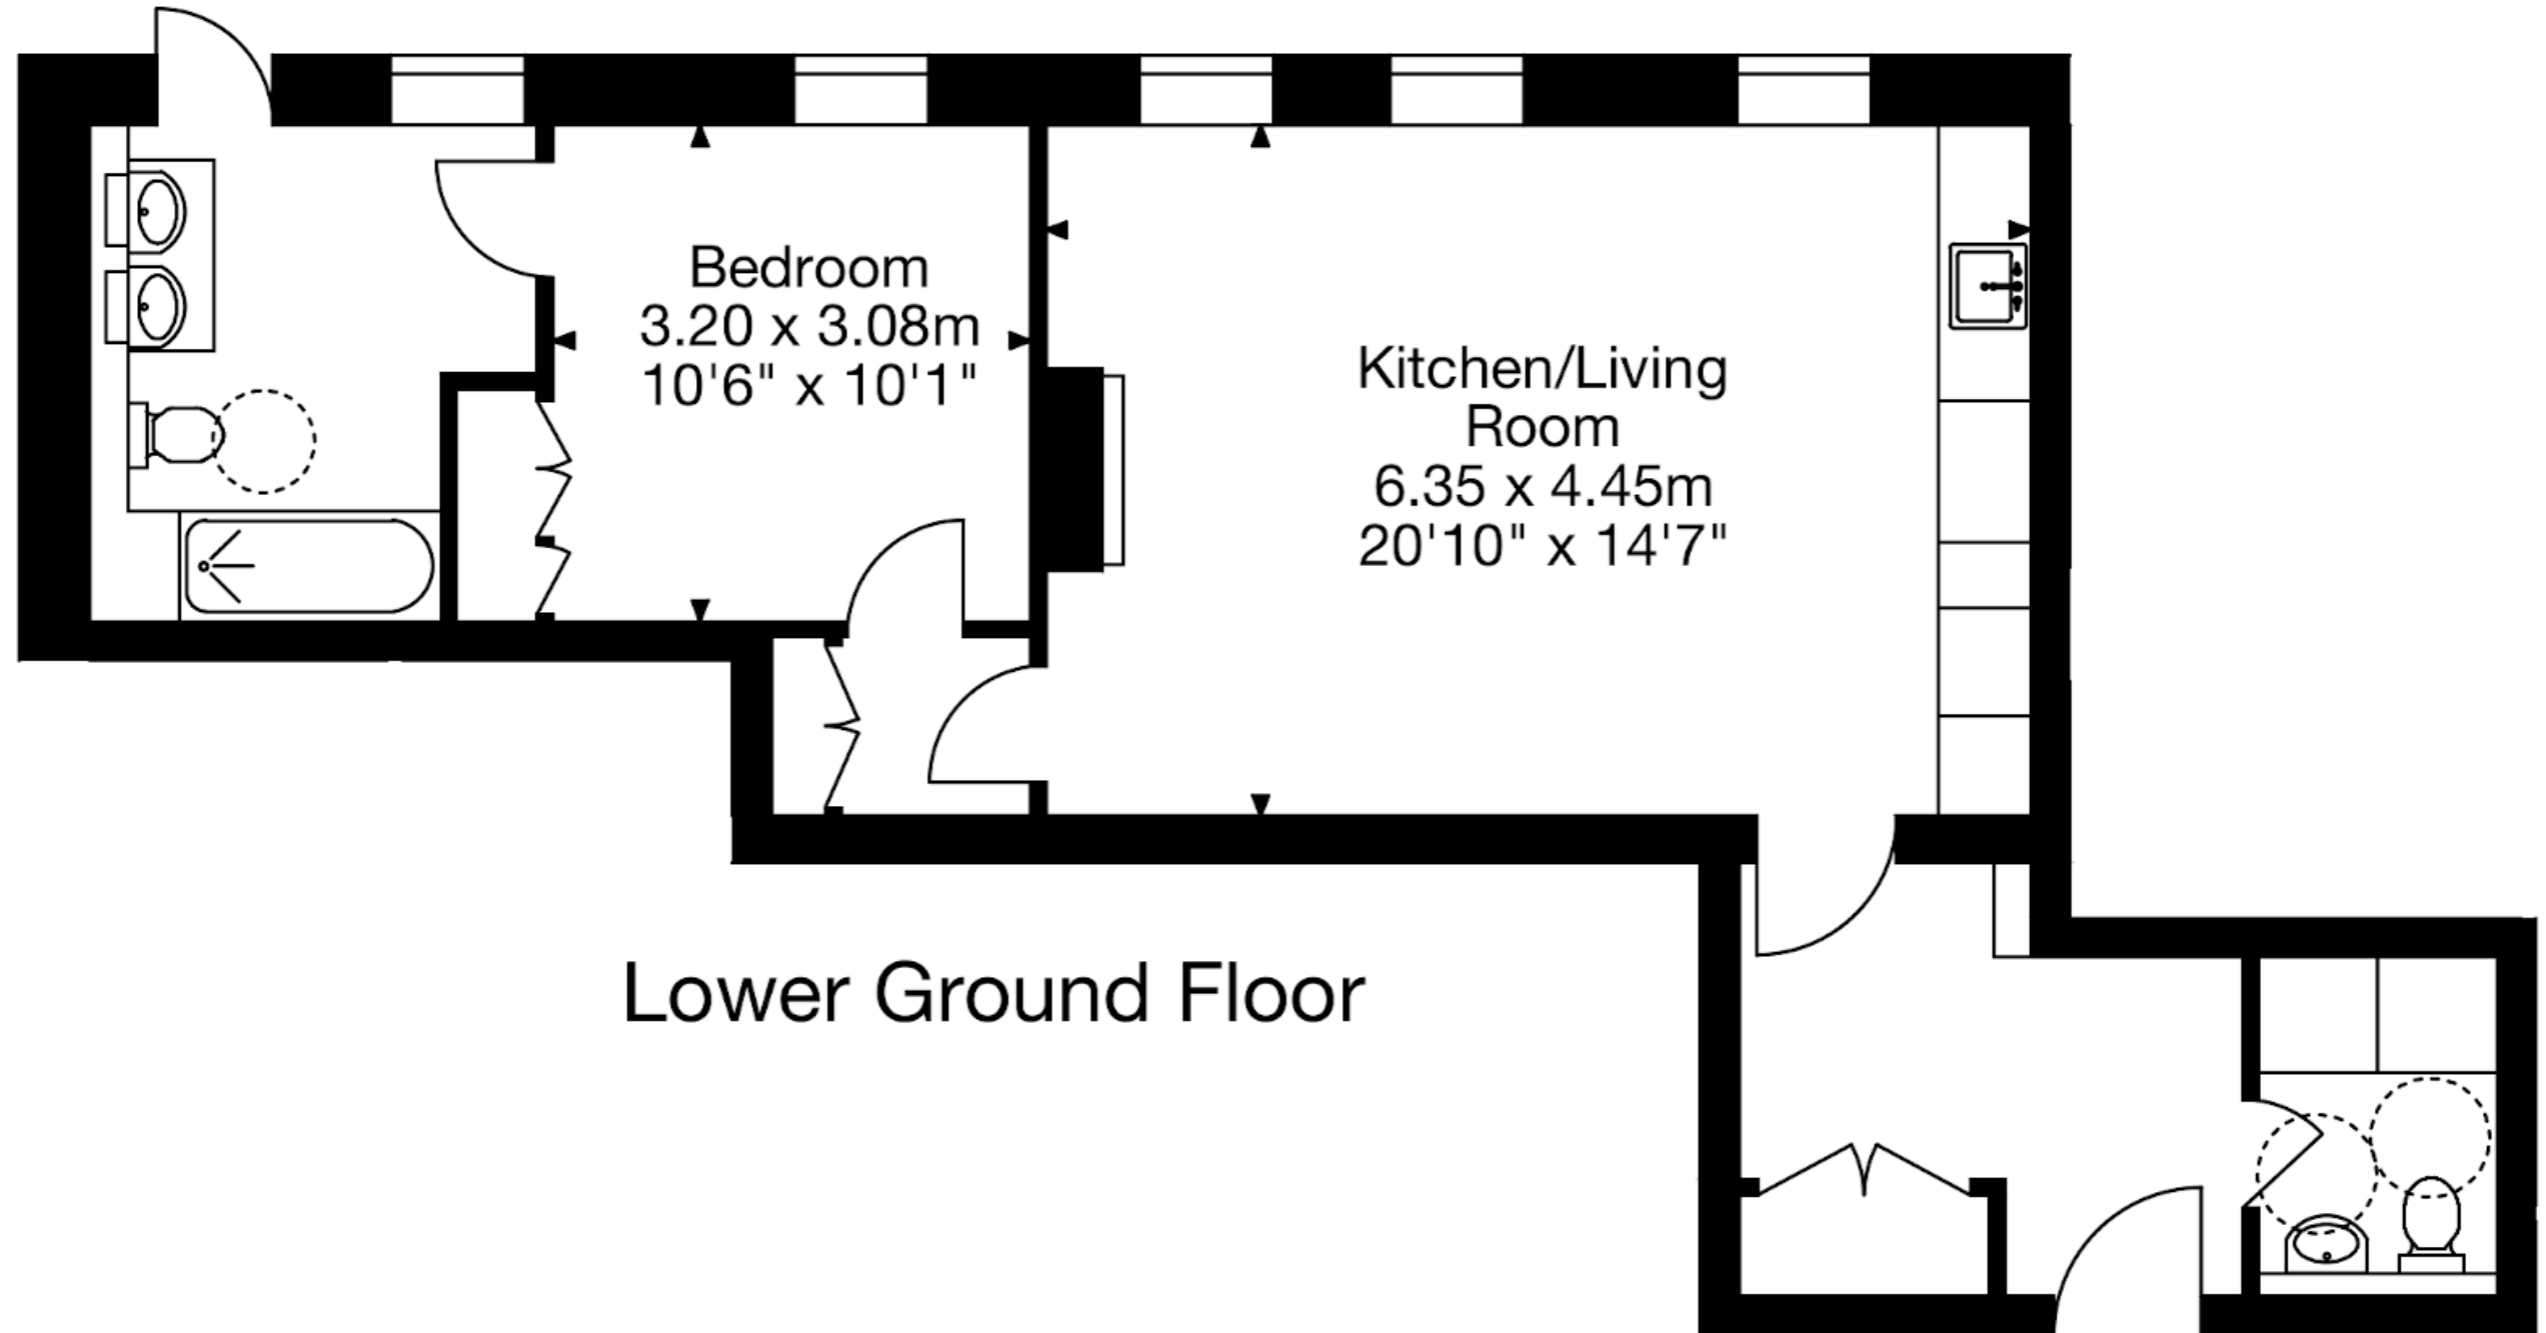

One Tram Yard,  
Beehive Yard,  
Bath, BA1 5BB

Approx. Gross Internal Area  
678 Sq Ft - 63 Sq M

RESIDE

Capture Property Marketing 2021. Drawn to RICS guidelines.  
All Measurements are approximate and should not be relied on as a statement of fact.  
Plan is for illustration purposes only. Not drawn to scale.

Capture.