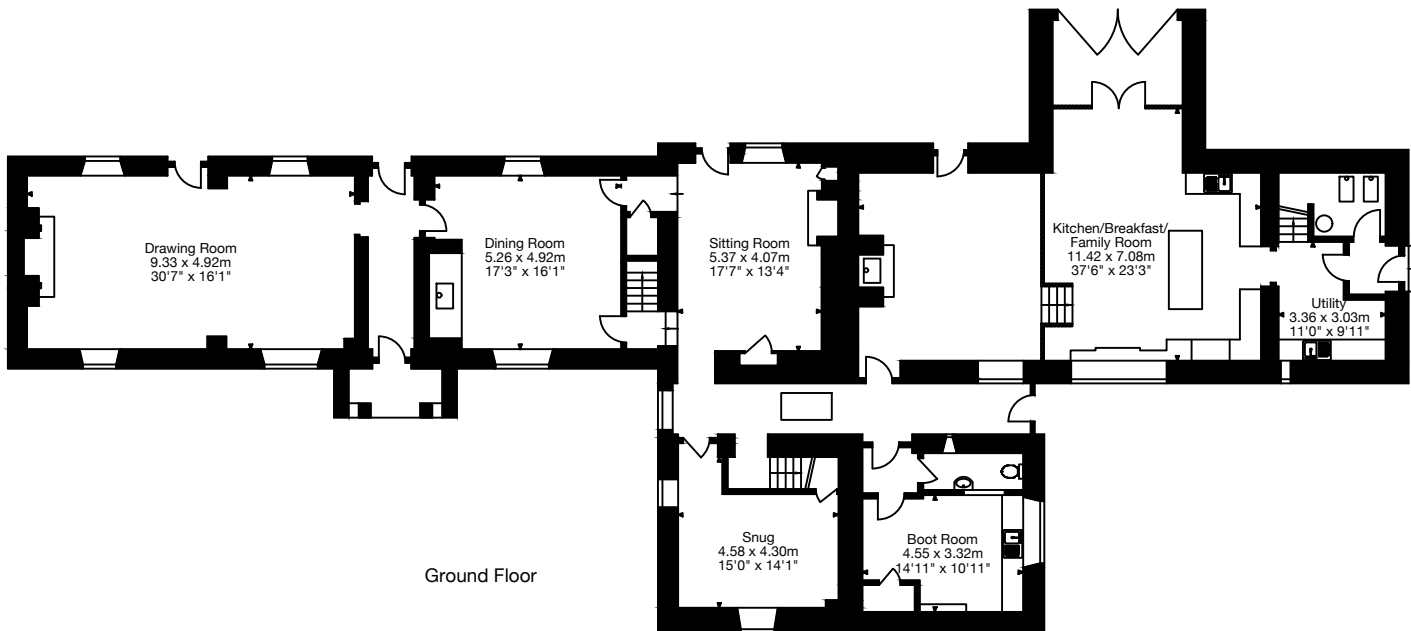

Townfield Farmhouse, Back Lane,
 Alderton, Wiltshire SN14 6NW
 Main House
 5867 Sq Ft - 545 Sq M
 Outbuildings
 3068 Sq Ft - 285 Sq M
 Total Area
 8935 Sq Ft - 830 Sq M

First Floor

Outbuilding

Outbuilding

Second Floor

Second Floor

First Floor

Outbuilding

Ground Floor