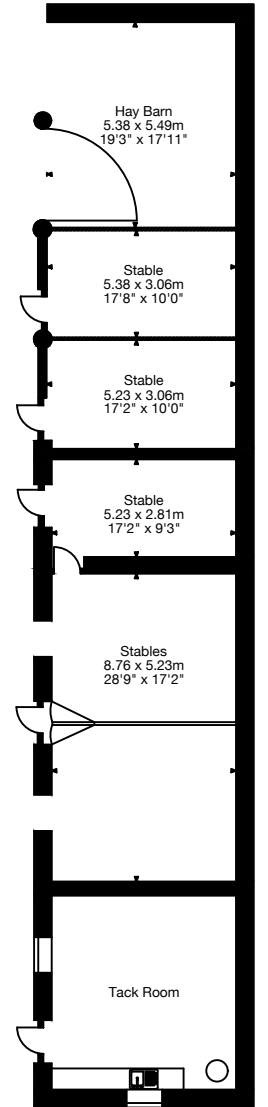

Townfield Farmhouse, Back Lane,
 Alderton, Wiltshire SN14 6NW
 Main House
 5867 Sq Ft - 545 Sq M
 Outbuildings
 3068 Sq Ft - 285 Sq M
 Total Area
 8935 Sq Ft - 830 Sq M

First Floor

Outbuilding

Outbuilding

Second Floor

Second Floor

First Floor

Outbuilding

Ground Floor