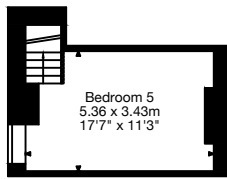

Townfield Farmhouse, Back Lane,
 Alderton, Wiltshire SN14 6NW
 Main House
 5867 Sq Ft - 545 Sq M
 Outbuildings
 3068 Sq Ft - 285 Sq M
 Total Area
 8935 Sq Ft - 830 Sq M

First Floor

Outbuilding

Outbuilding

Second Floor

Second Floor

First Floor

Outbuilding

Ground Floor