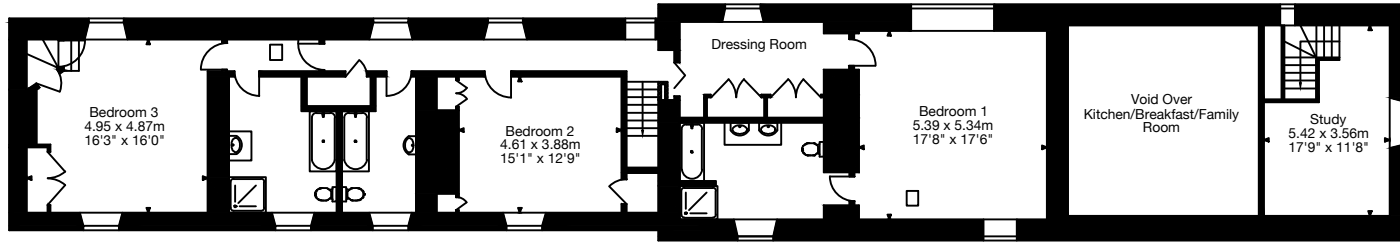

Townfield Farmhouse, Back Lane,
 Alderton, Wiltshire SN14 6NW
 Main House
 5867 Sq Ft - 545 Sq M
 Outbuildings
 3068 Sq Ft - 285 Sq M
 Total Area
 8935 Sq Ft - 830 Sq M

First Floor

Outbuilding

Outbuilding

Second Floor

Second Floor

First Floor

Outbuilding

Ground Floor