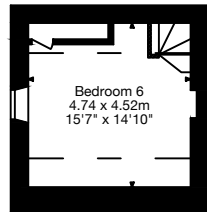

Townfield Farmhouse, Back Lane,
 Alderton, Wiltshire SN14 6NW
 Main House
 5867 Sq Ft - 545 Sq M
 Outbuildings
 3068 Sq Ft - 285 Sq M
 Total Area
 8935 Sq Ft - 830 Sq M

First Floor

Outbuilding

Outbuilding

Second Floor

Second Floor

First Floor

Outbuilding

Ground Floor