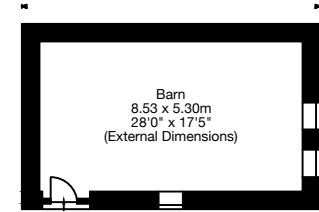

Townfield Farmhouse, Back Lane,
 Alderton, Wiltshire SN14 6NW
 Main House
 5867 Sq Ft - 545 Sq M
 Outbuildings
 3068 Sq Ft - 285 Sq M
 Total Area
 8935 Sq Ft - 830 Sq M

First Floor

Outbuilding

Outbuilding

Second Floor

Second Floor

First Floor

Outbuilding

Ground Floor