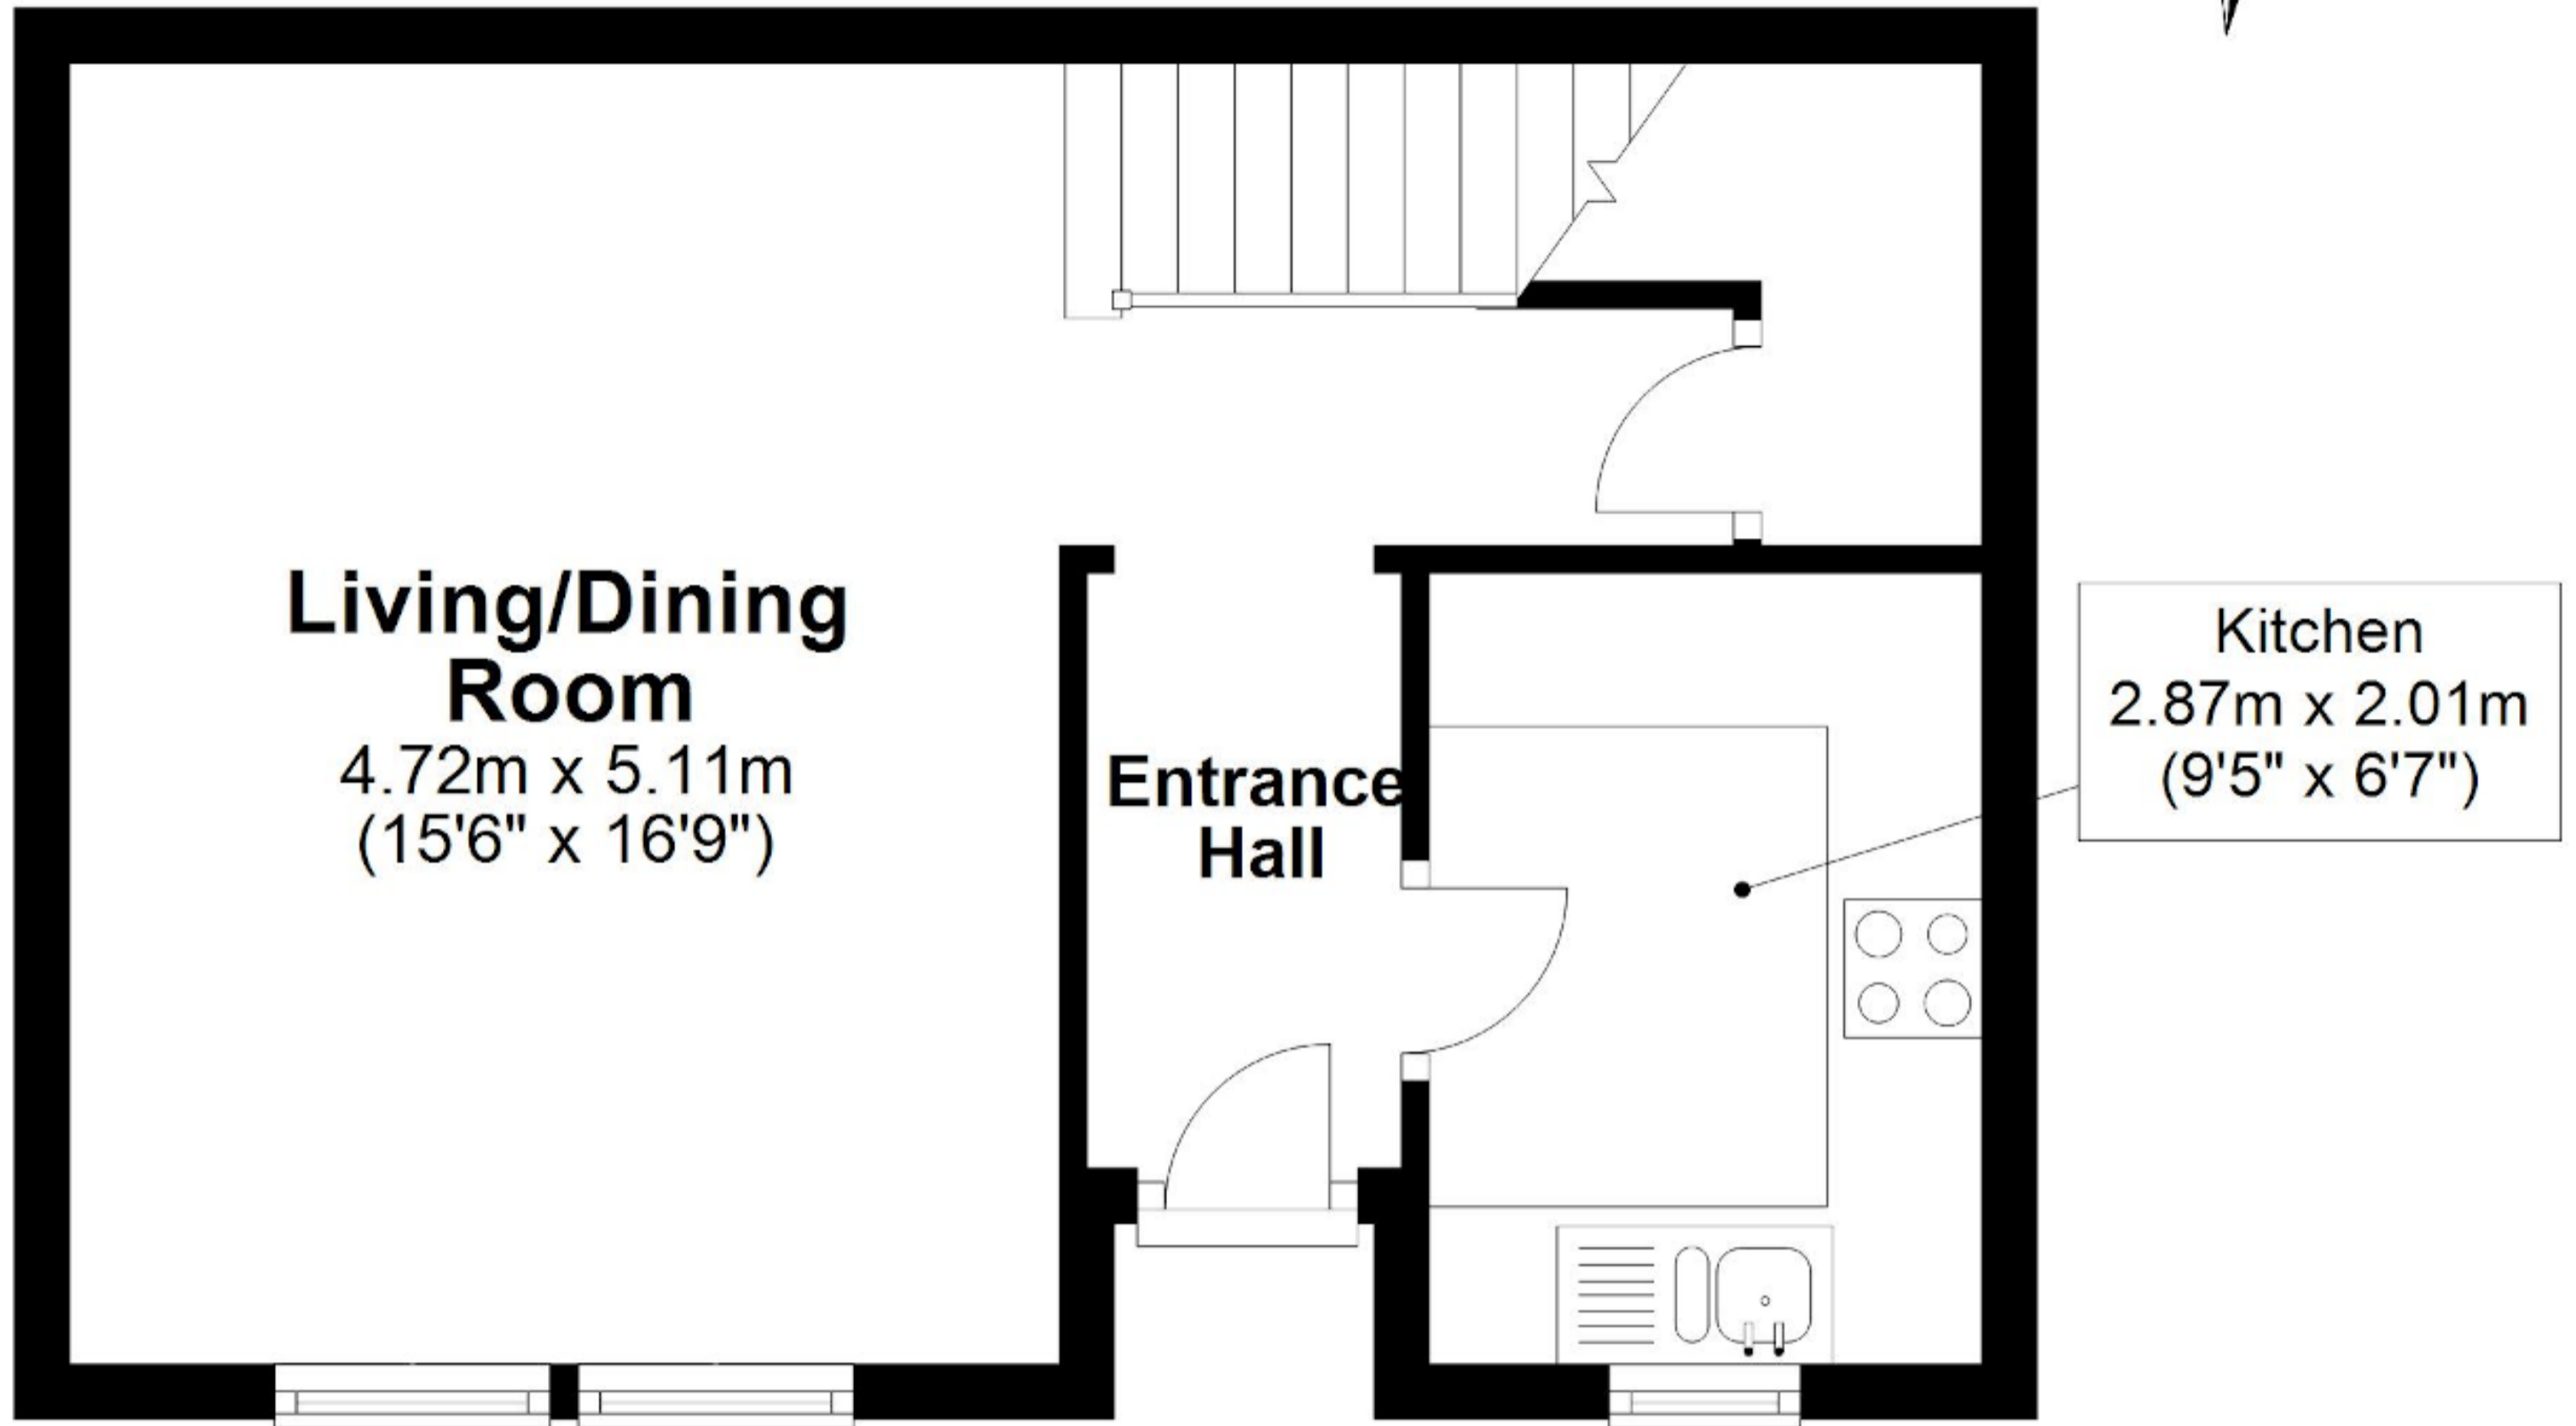

Ground Floor

Approx. 31.9 sq. metres (343.5 sq. feet)

First Floor

Approx. 33.4 sq. metres (359.3 sq. feet)

Total area: approx. 65.3 sq. metres (702.8 sq. feet)

Whilst every attempt has been made to ensure the accuracy of the floor plans contained here, measurements of doors, windows and rooms are approximate and no responsibility is taken by Reside Bath Limited for any error, omission or mis-statement. These plans are for representation purposes only as defined by RICS Code of Measuring Practice and should be used as such by any prospective Tenant. © Copyright Reside Bath Limited 2023. Any copying, reproduction or unauthorised use of this floor plan is strictly prohibited.

Plan produced using PlanUp.

Circus Mews, Bath, BA1