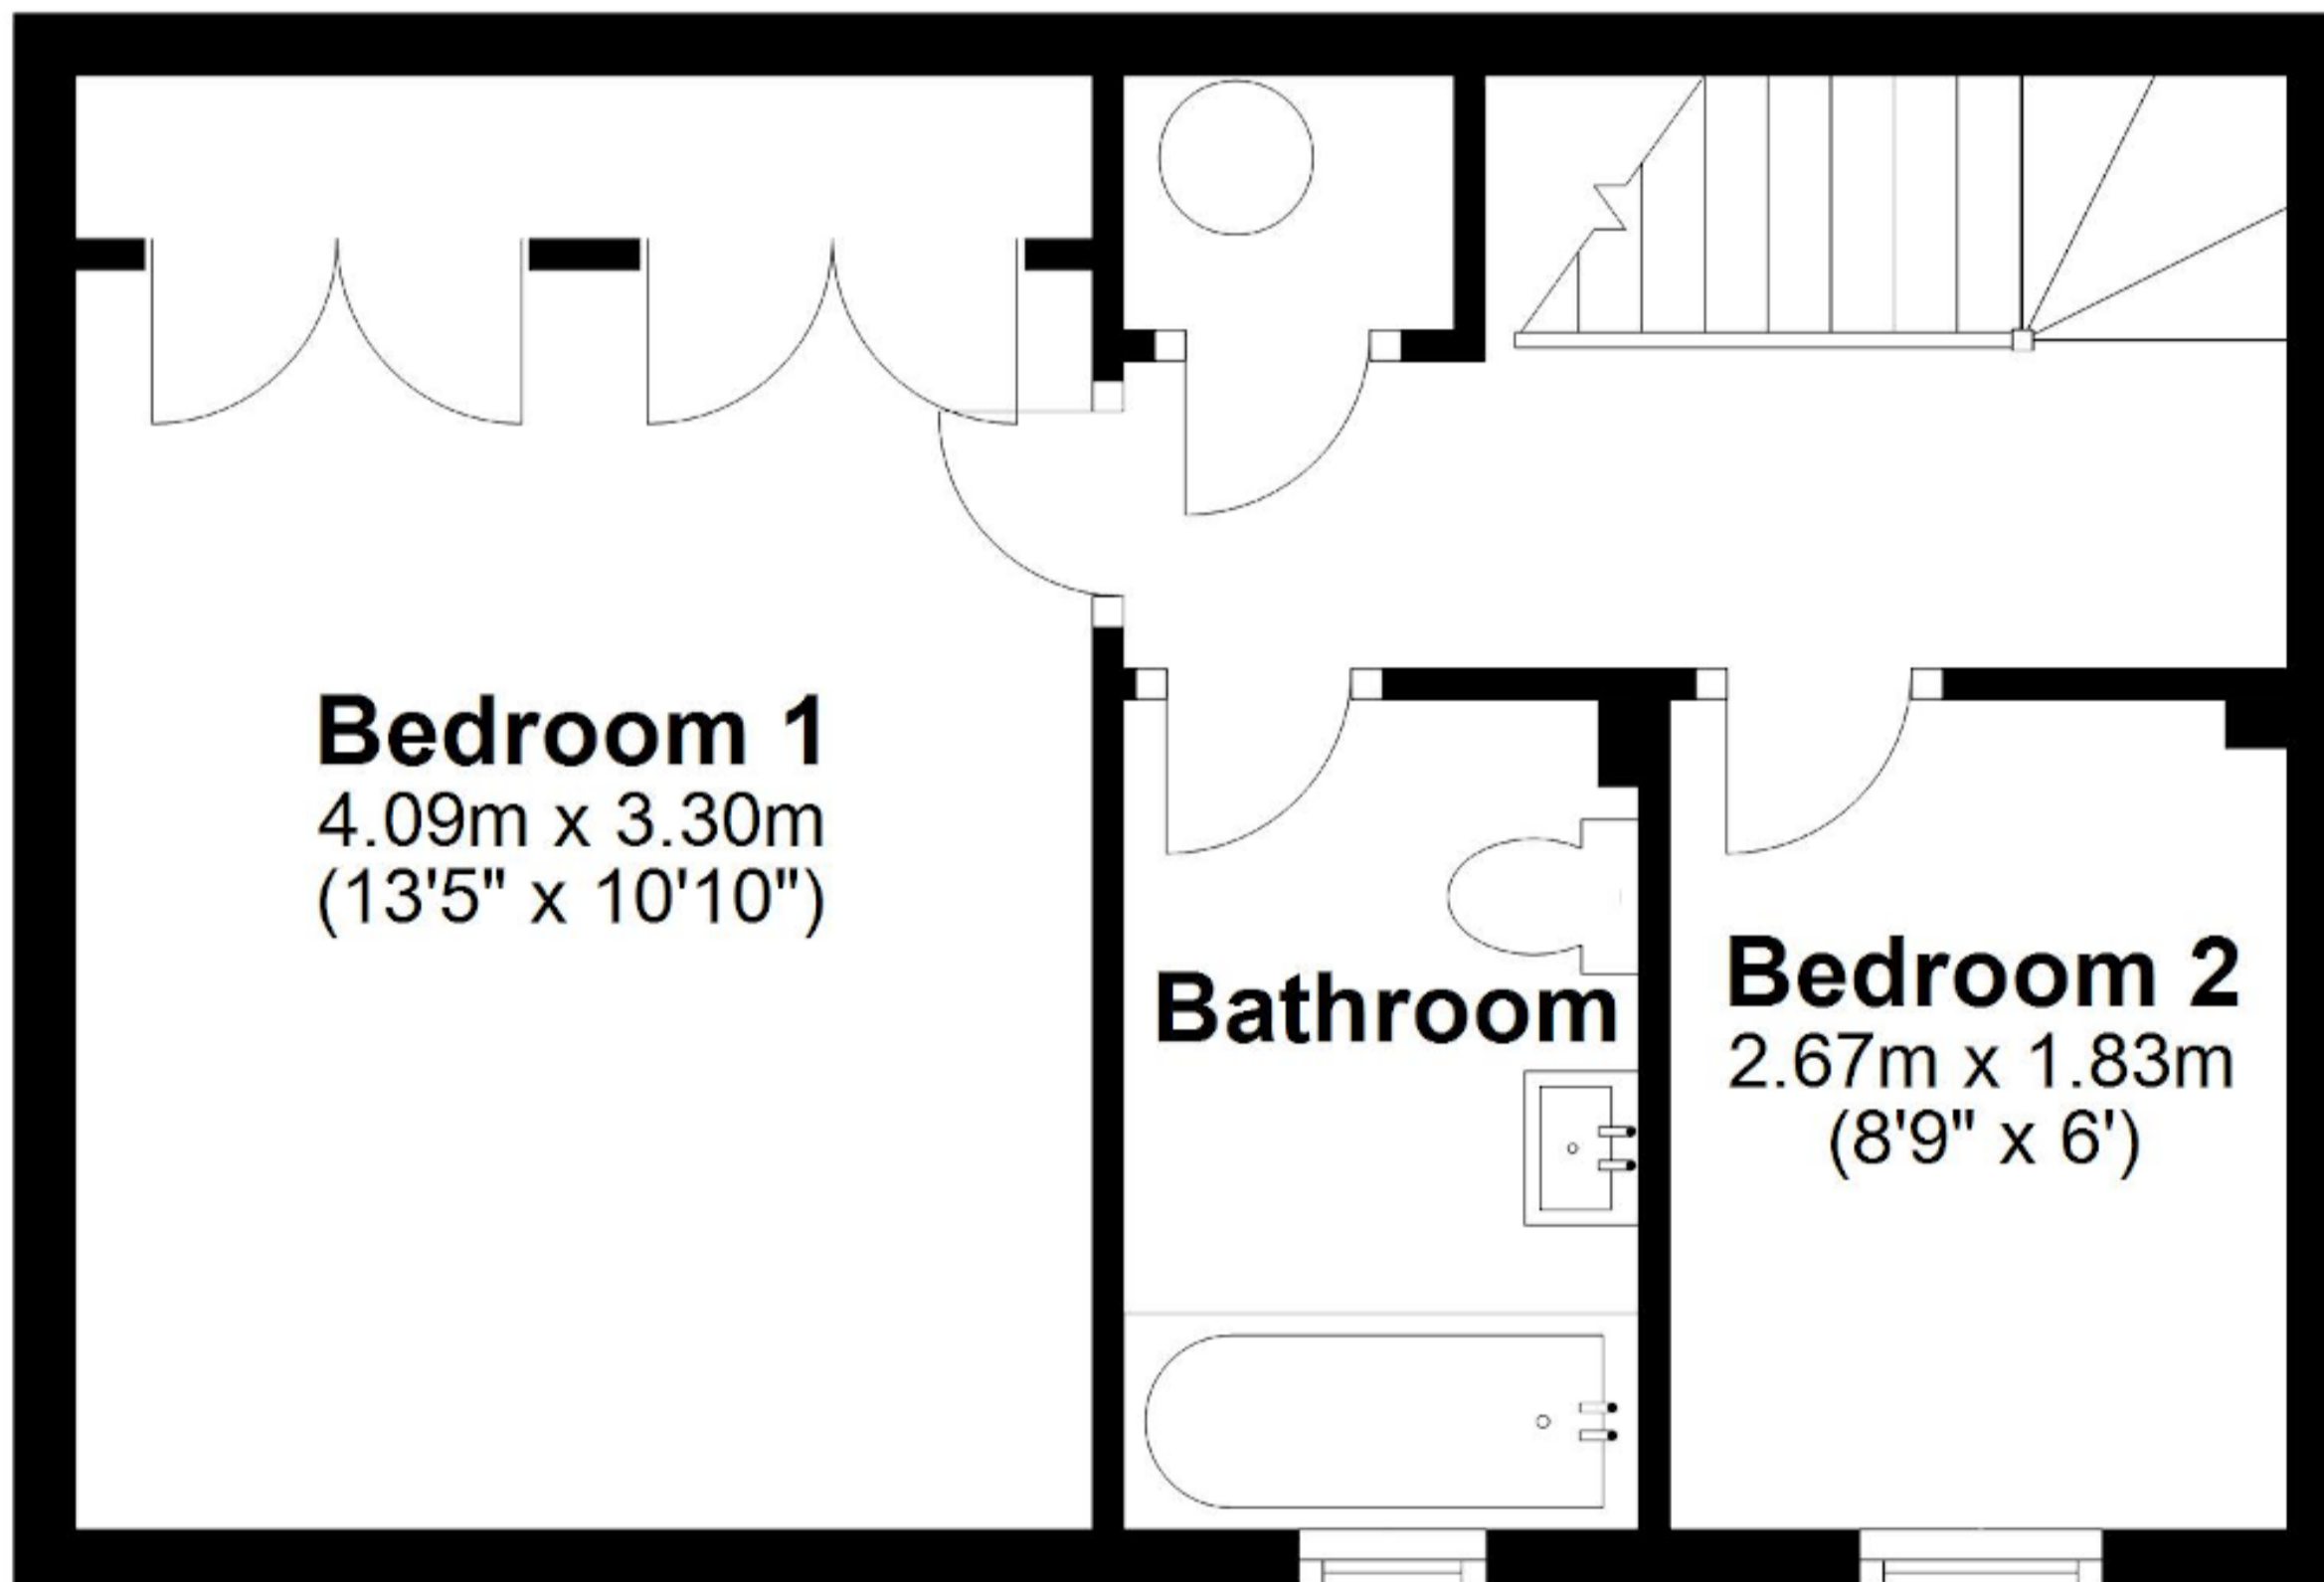

Ground Floor

Approx. 31.9 sq. metres (343.5 sq. feet)

First Floor

Approx. 33.4 sq. metres (359.3 sq. feet)

Total area: approx. 65.3 sq. metres (702.8 sq. feet)

Whilst every attempt has been made to ensure the accuracy of the floor plans contained here, measurements of doors, windows and rooms are approximate and no responsibility is taken by Reside Bath Limited for any error, omission or mis-statement. These plans are for representation purposes only as defined by RICS Code of Measuring Practice and should be used as such by any prospective Tenant. © Copyright Reside Bath Limited 2023. Any copying, reproduction or unauthorised use of this floor plan is strictly prohibited.

Plan produced using PlanUp.

Circus Mews, Bath, BA1