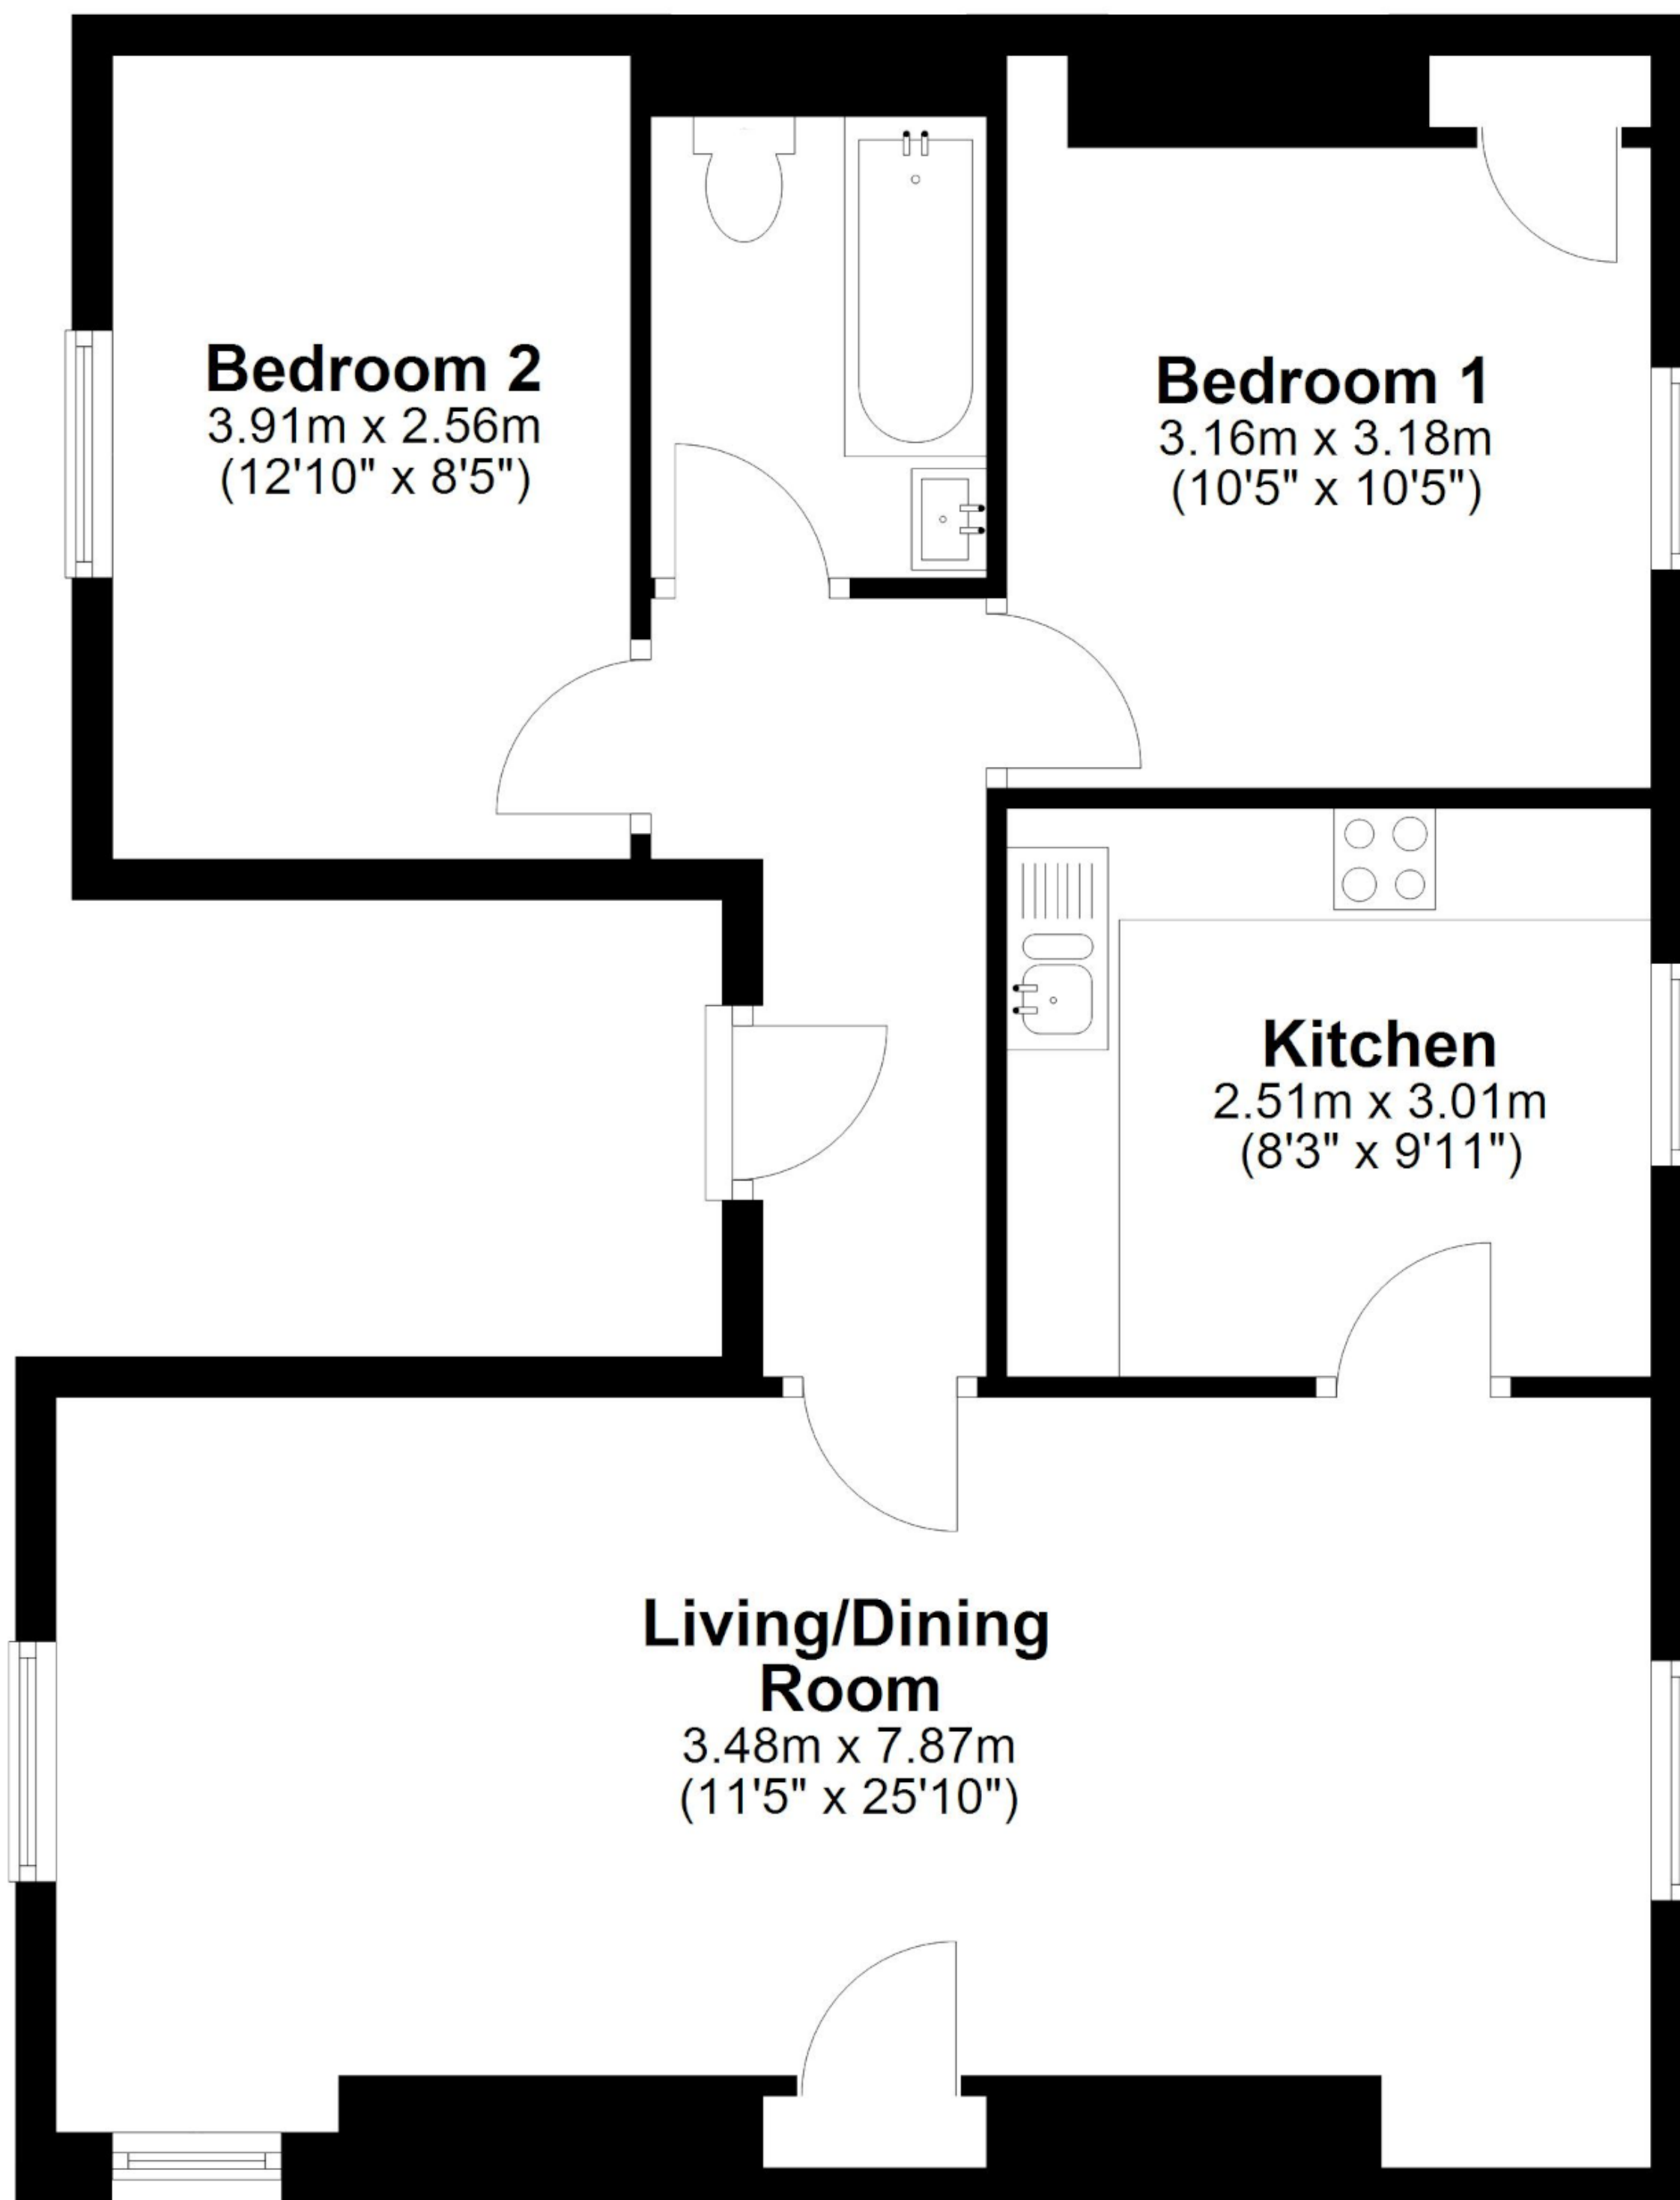

Second Floor

Approx. 68.2 sq. metres (734.2 sq. feet)

Total area: approx. 68.2 sq. metres (734.2 sq. feet)

Whilst every attempt has been made to ensure the accuracy of the floor plans contained here, measurements of doors, windows and rooms are approximate and no responsibility is taken by Reside Bath Limited for any error, omission or misstatement. These plans are for representation purposes only as defined by RICS Code of Measuring Practice and should be used as such by any prospective Tenant.

© Copyright Reside Bath Limited 2024. Any copying, reproduction or unauthorised use of this floor plan is strictly prohibited.

Plan produced using PlanUp.

Milsom Apartments, Milsom Place, Broad Street, Bath, BA1