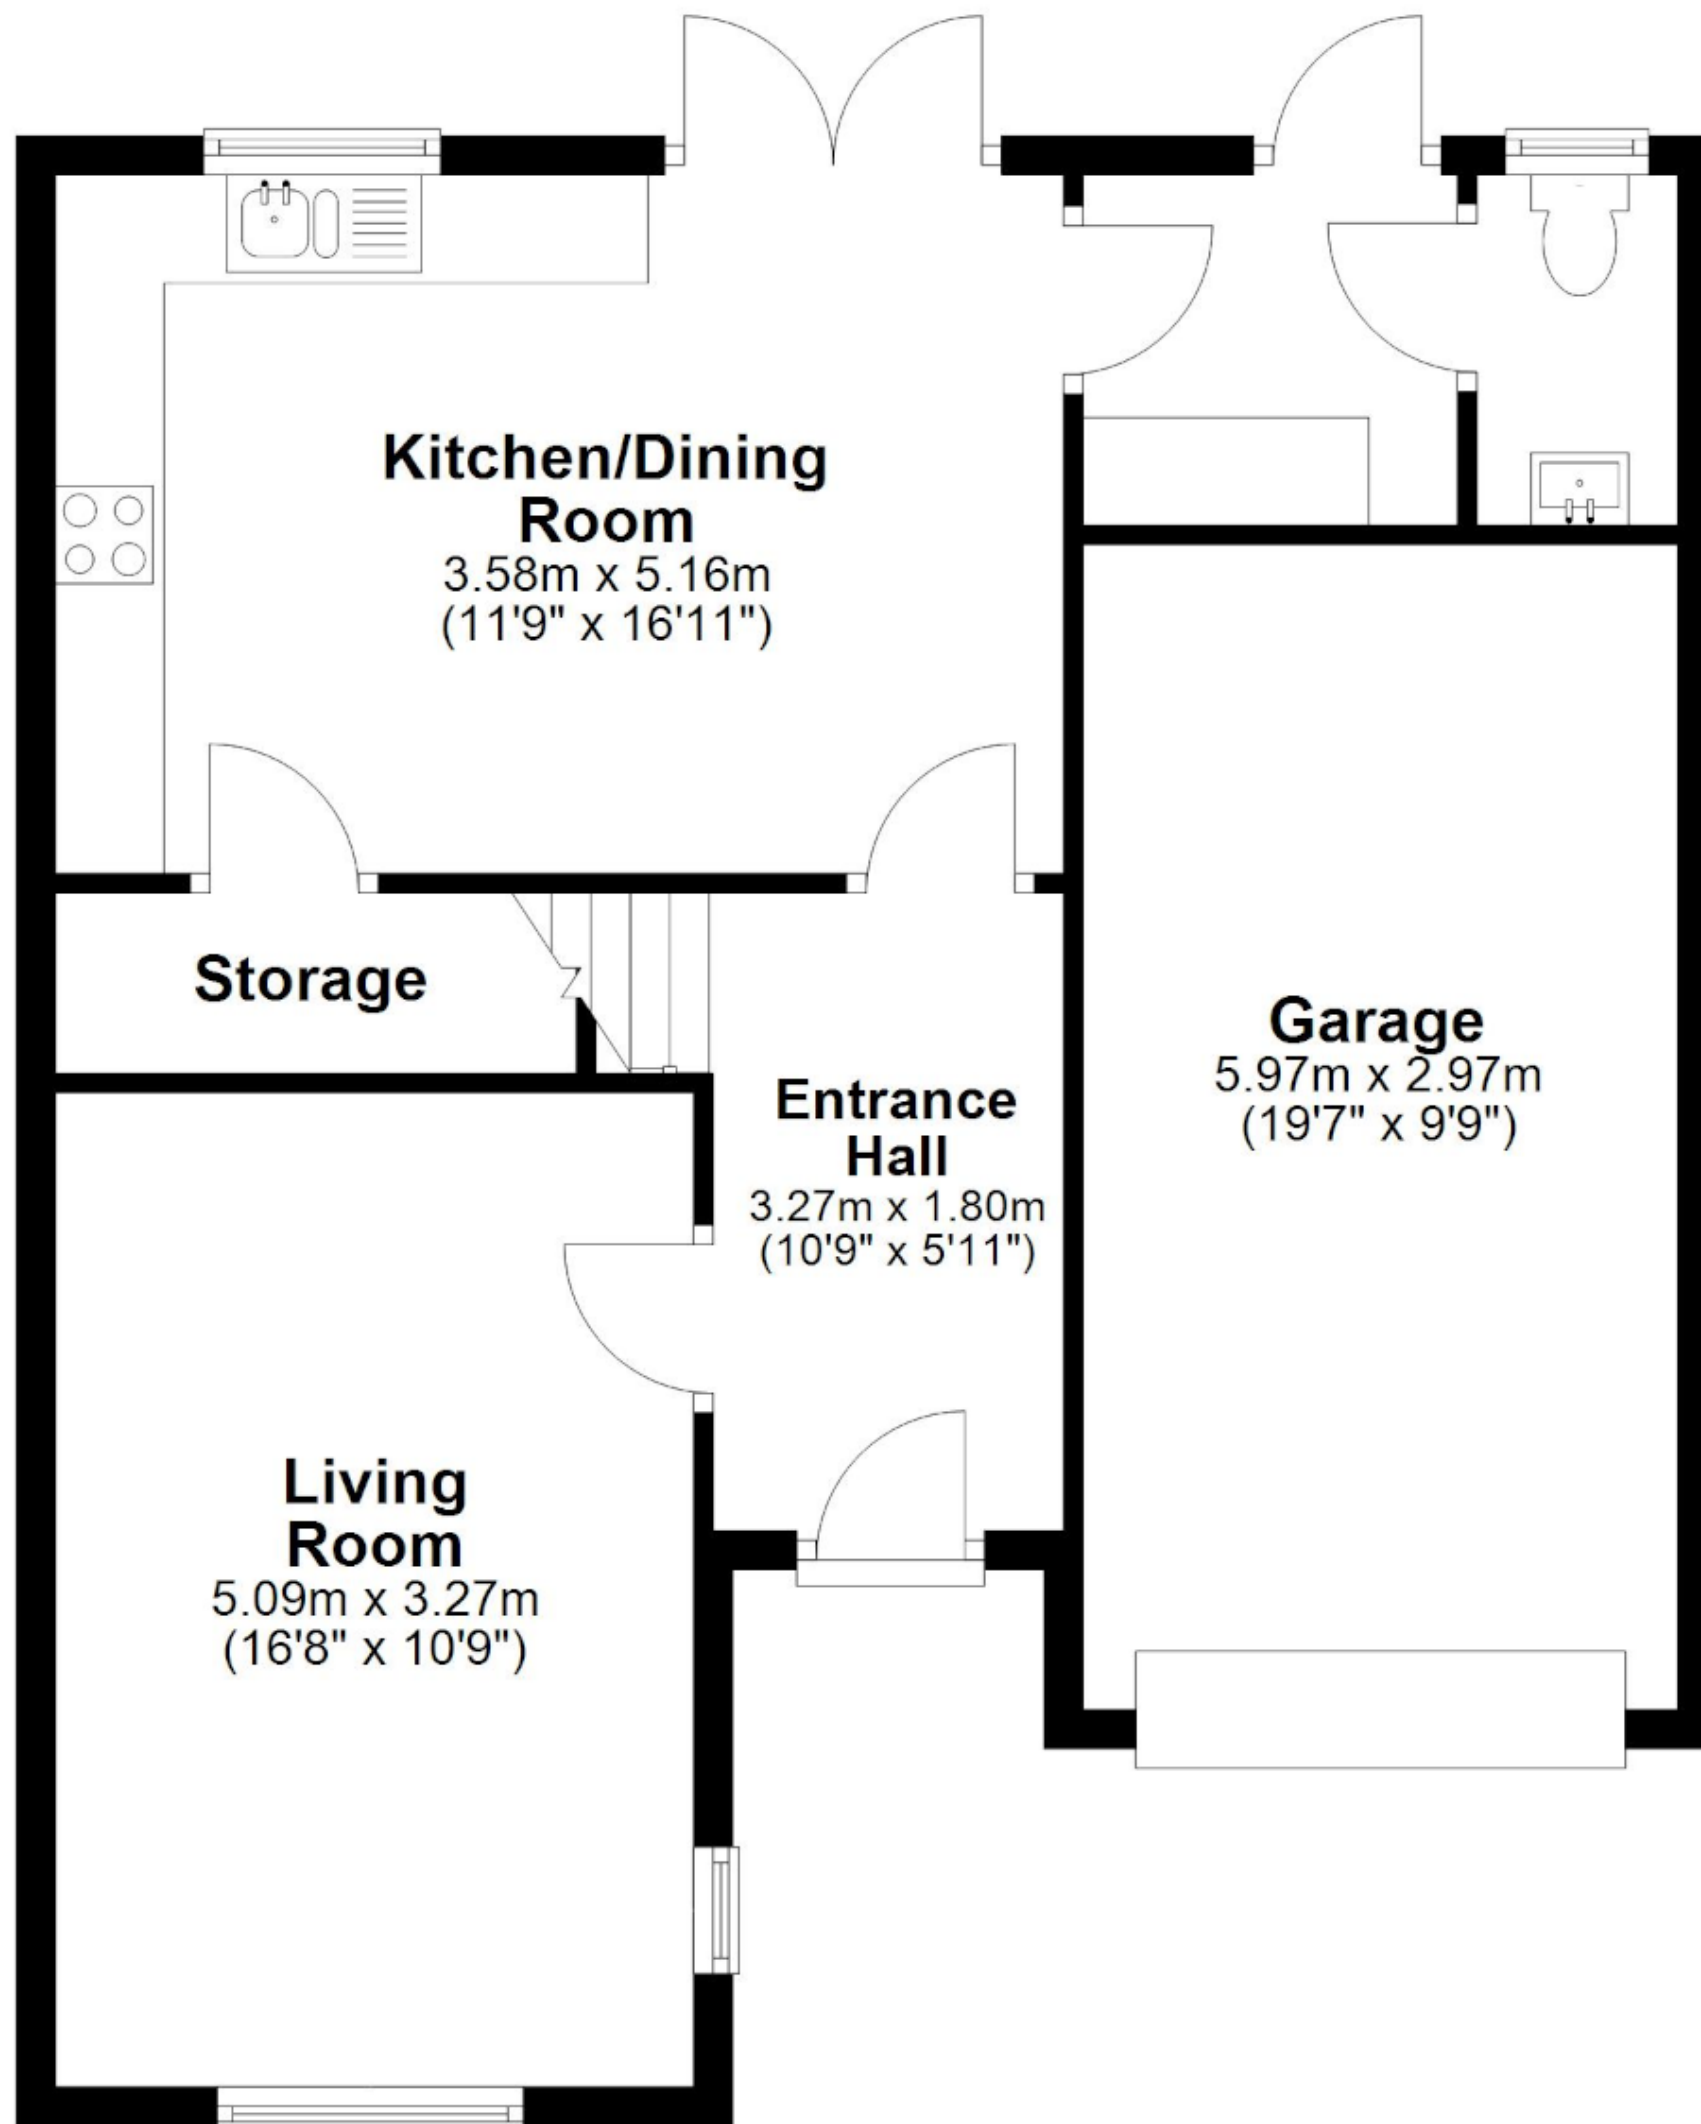

Ground Floor

Approx. 69.3 sq. metres (746.5 sq. feet)

First Floor

Approx. 68.3 sq. metres (734.9 sq. feet)

Total area: approx. 137.6 sq. metres (1481.4 sq. feet)

Whilst every attempt has been made to ensure the accuracy of the floor plans contained here, measurements of doors, windows and rooms are approximate and no responsibility is taken by Reside Bath Limited for any error, omission or mis-statement. These plans are for representation purposes only as defined by RICS Code of Measuring Practice and should be used as such by any prospective Tenant. © Copyright Reside Bath Limited 2024. Any copying, reproduction or unauthorised use of this floor plan is strictly prohibited.

Plan produced using PlanUp.

Richardson Grove, Combe Down, Bath, BA2