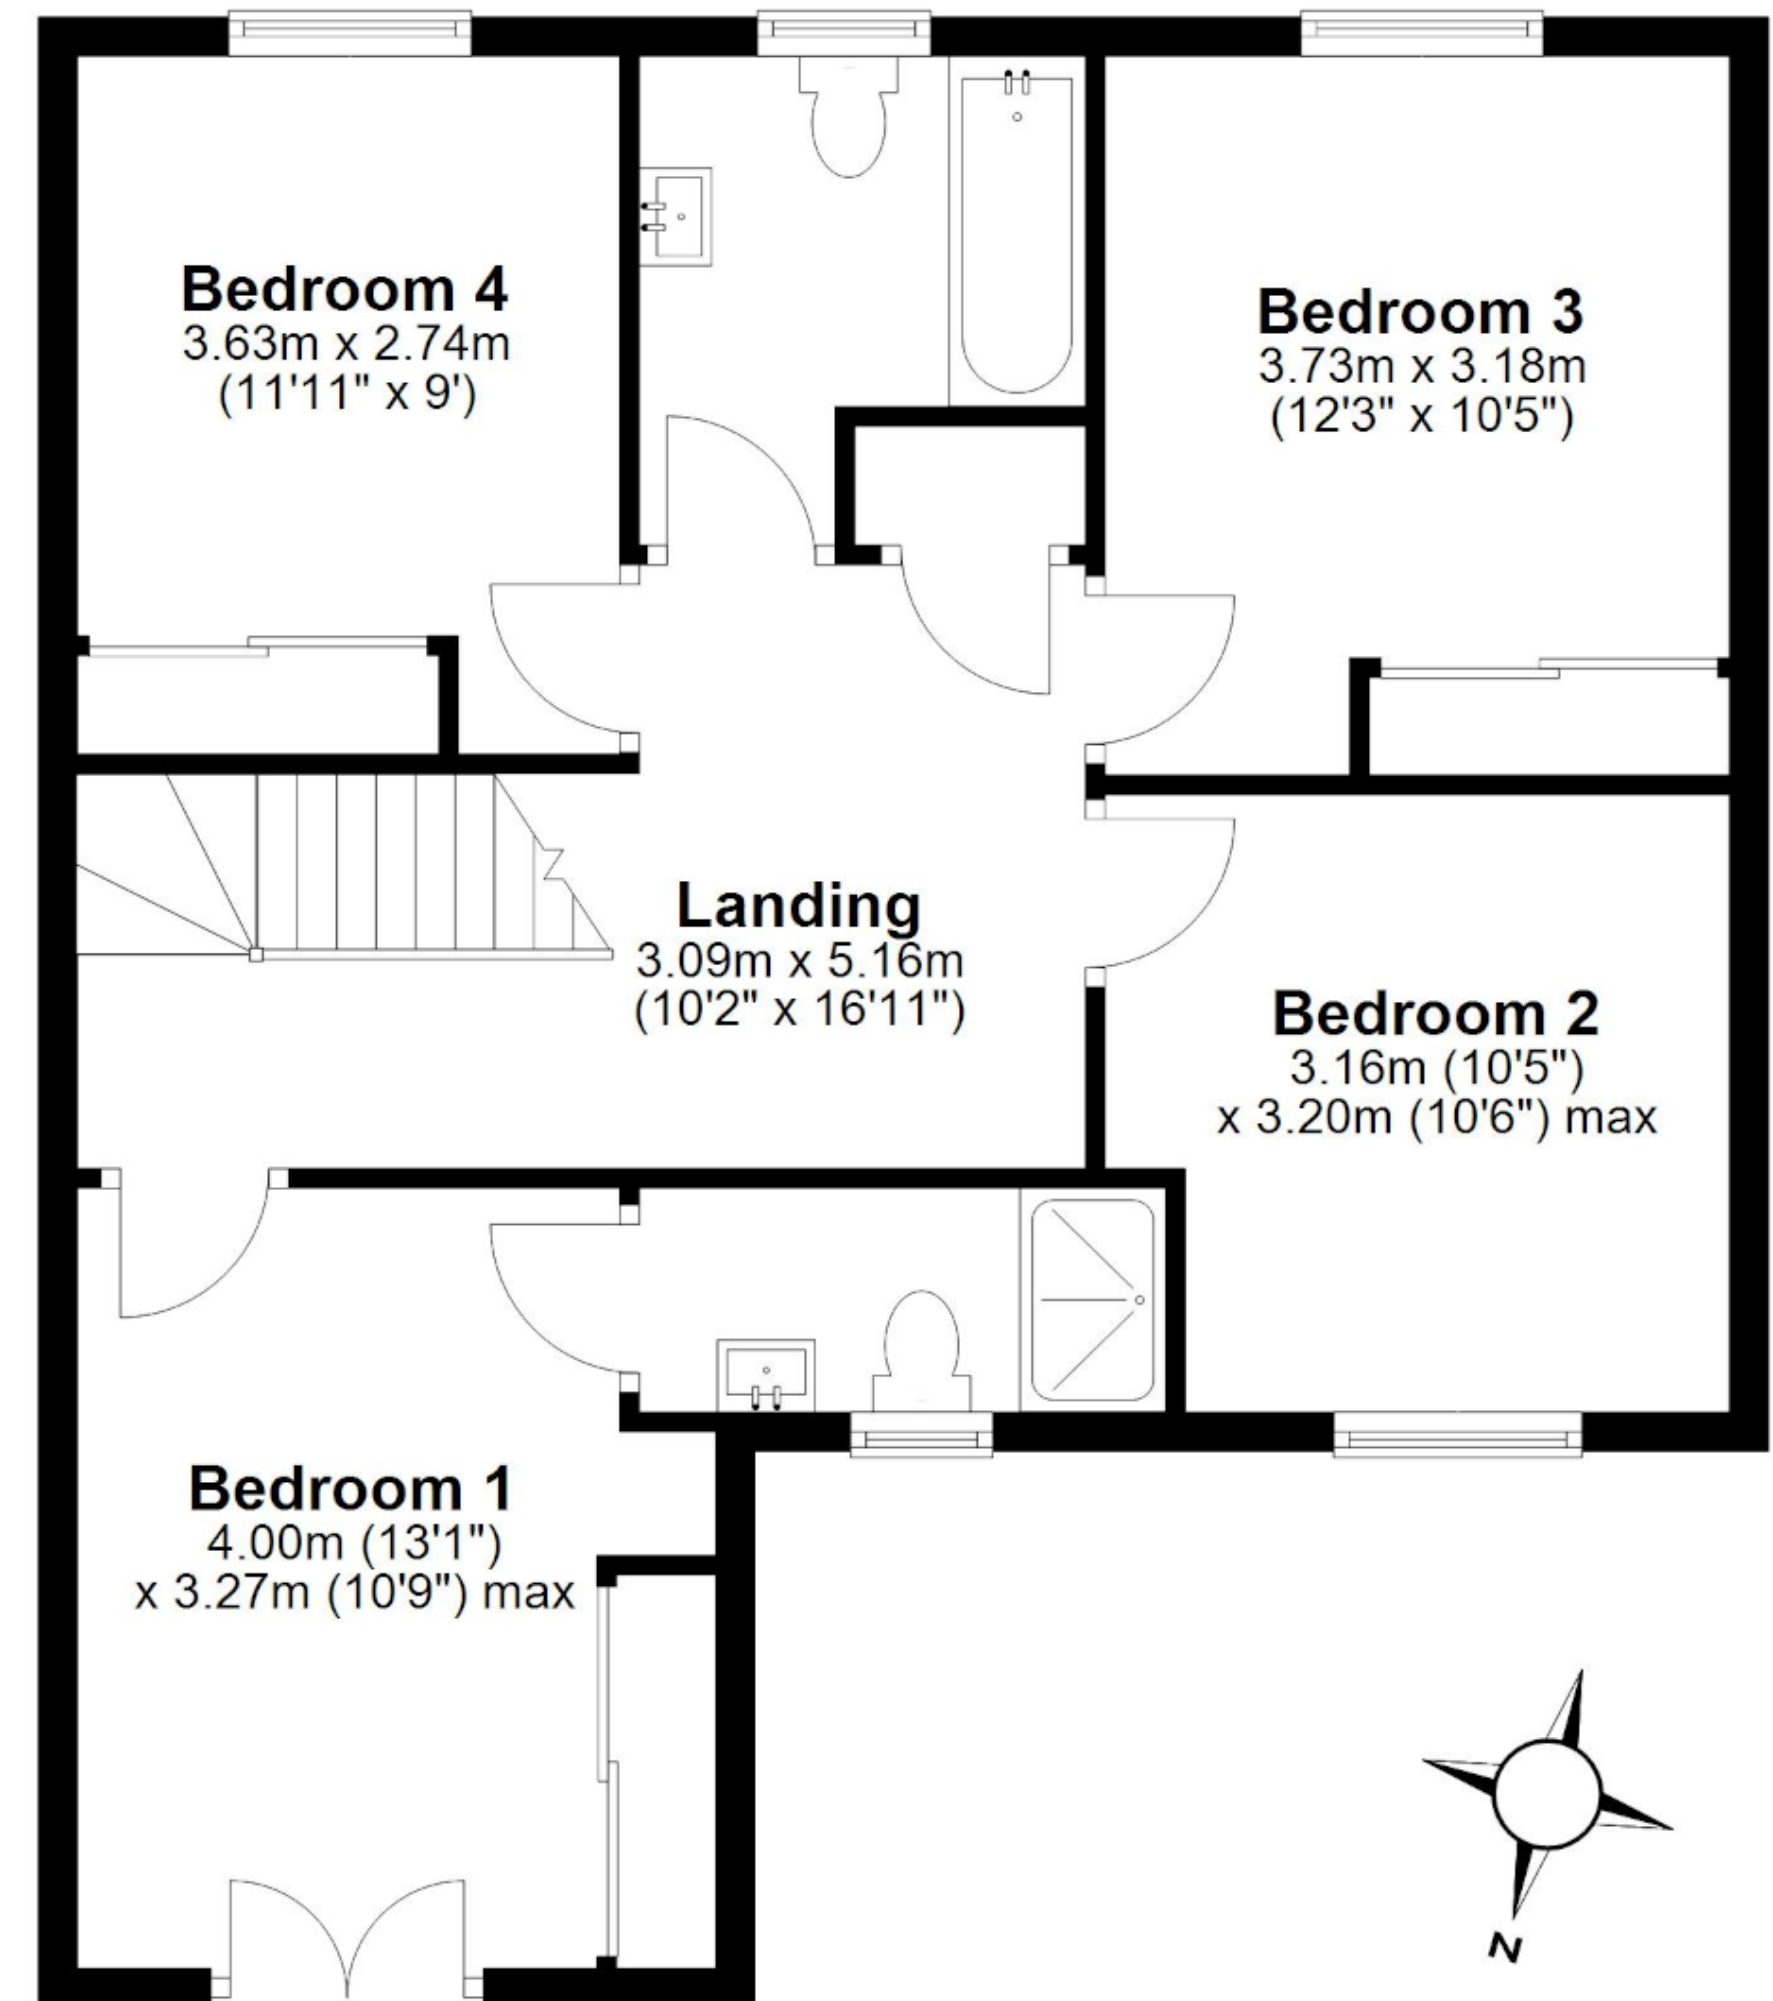

Ground Floor

Approx. 69.3 sq. metres (746.5 sq. feet)

First Floor

Approx. 68.3 sq. metres (734.9 sq. feet)

Total area: approx. 137.6 sq. metres (1481.4 sq. feet)

Whilst every attempt has been made to ensure the accuracy of the floor plans contained here, measurements of doors, windows and rooms are approximate and no responsibility is taken by Reside Bath Limited for any error, omission or mis-statement. These plans are for representation purposes only as defined by RICS Code of Measuring Practice and should be used as such by any prospective Tenant. © Copyright Reside Bath Limited 2024. Any copying, reproduction or unauthorised use of this floor plan is strictly prohibited.

Plan produced using PlanUp.

Richardson Grove, Combe Down, Bath, BA2