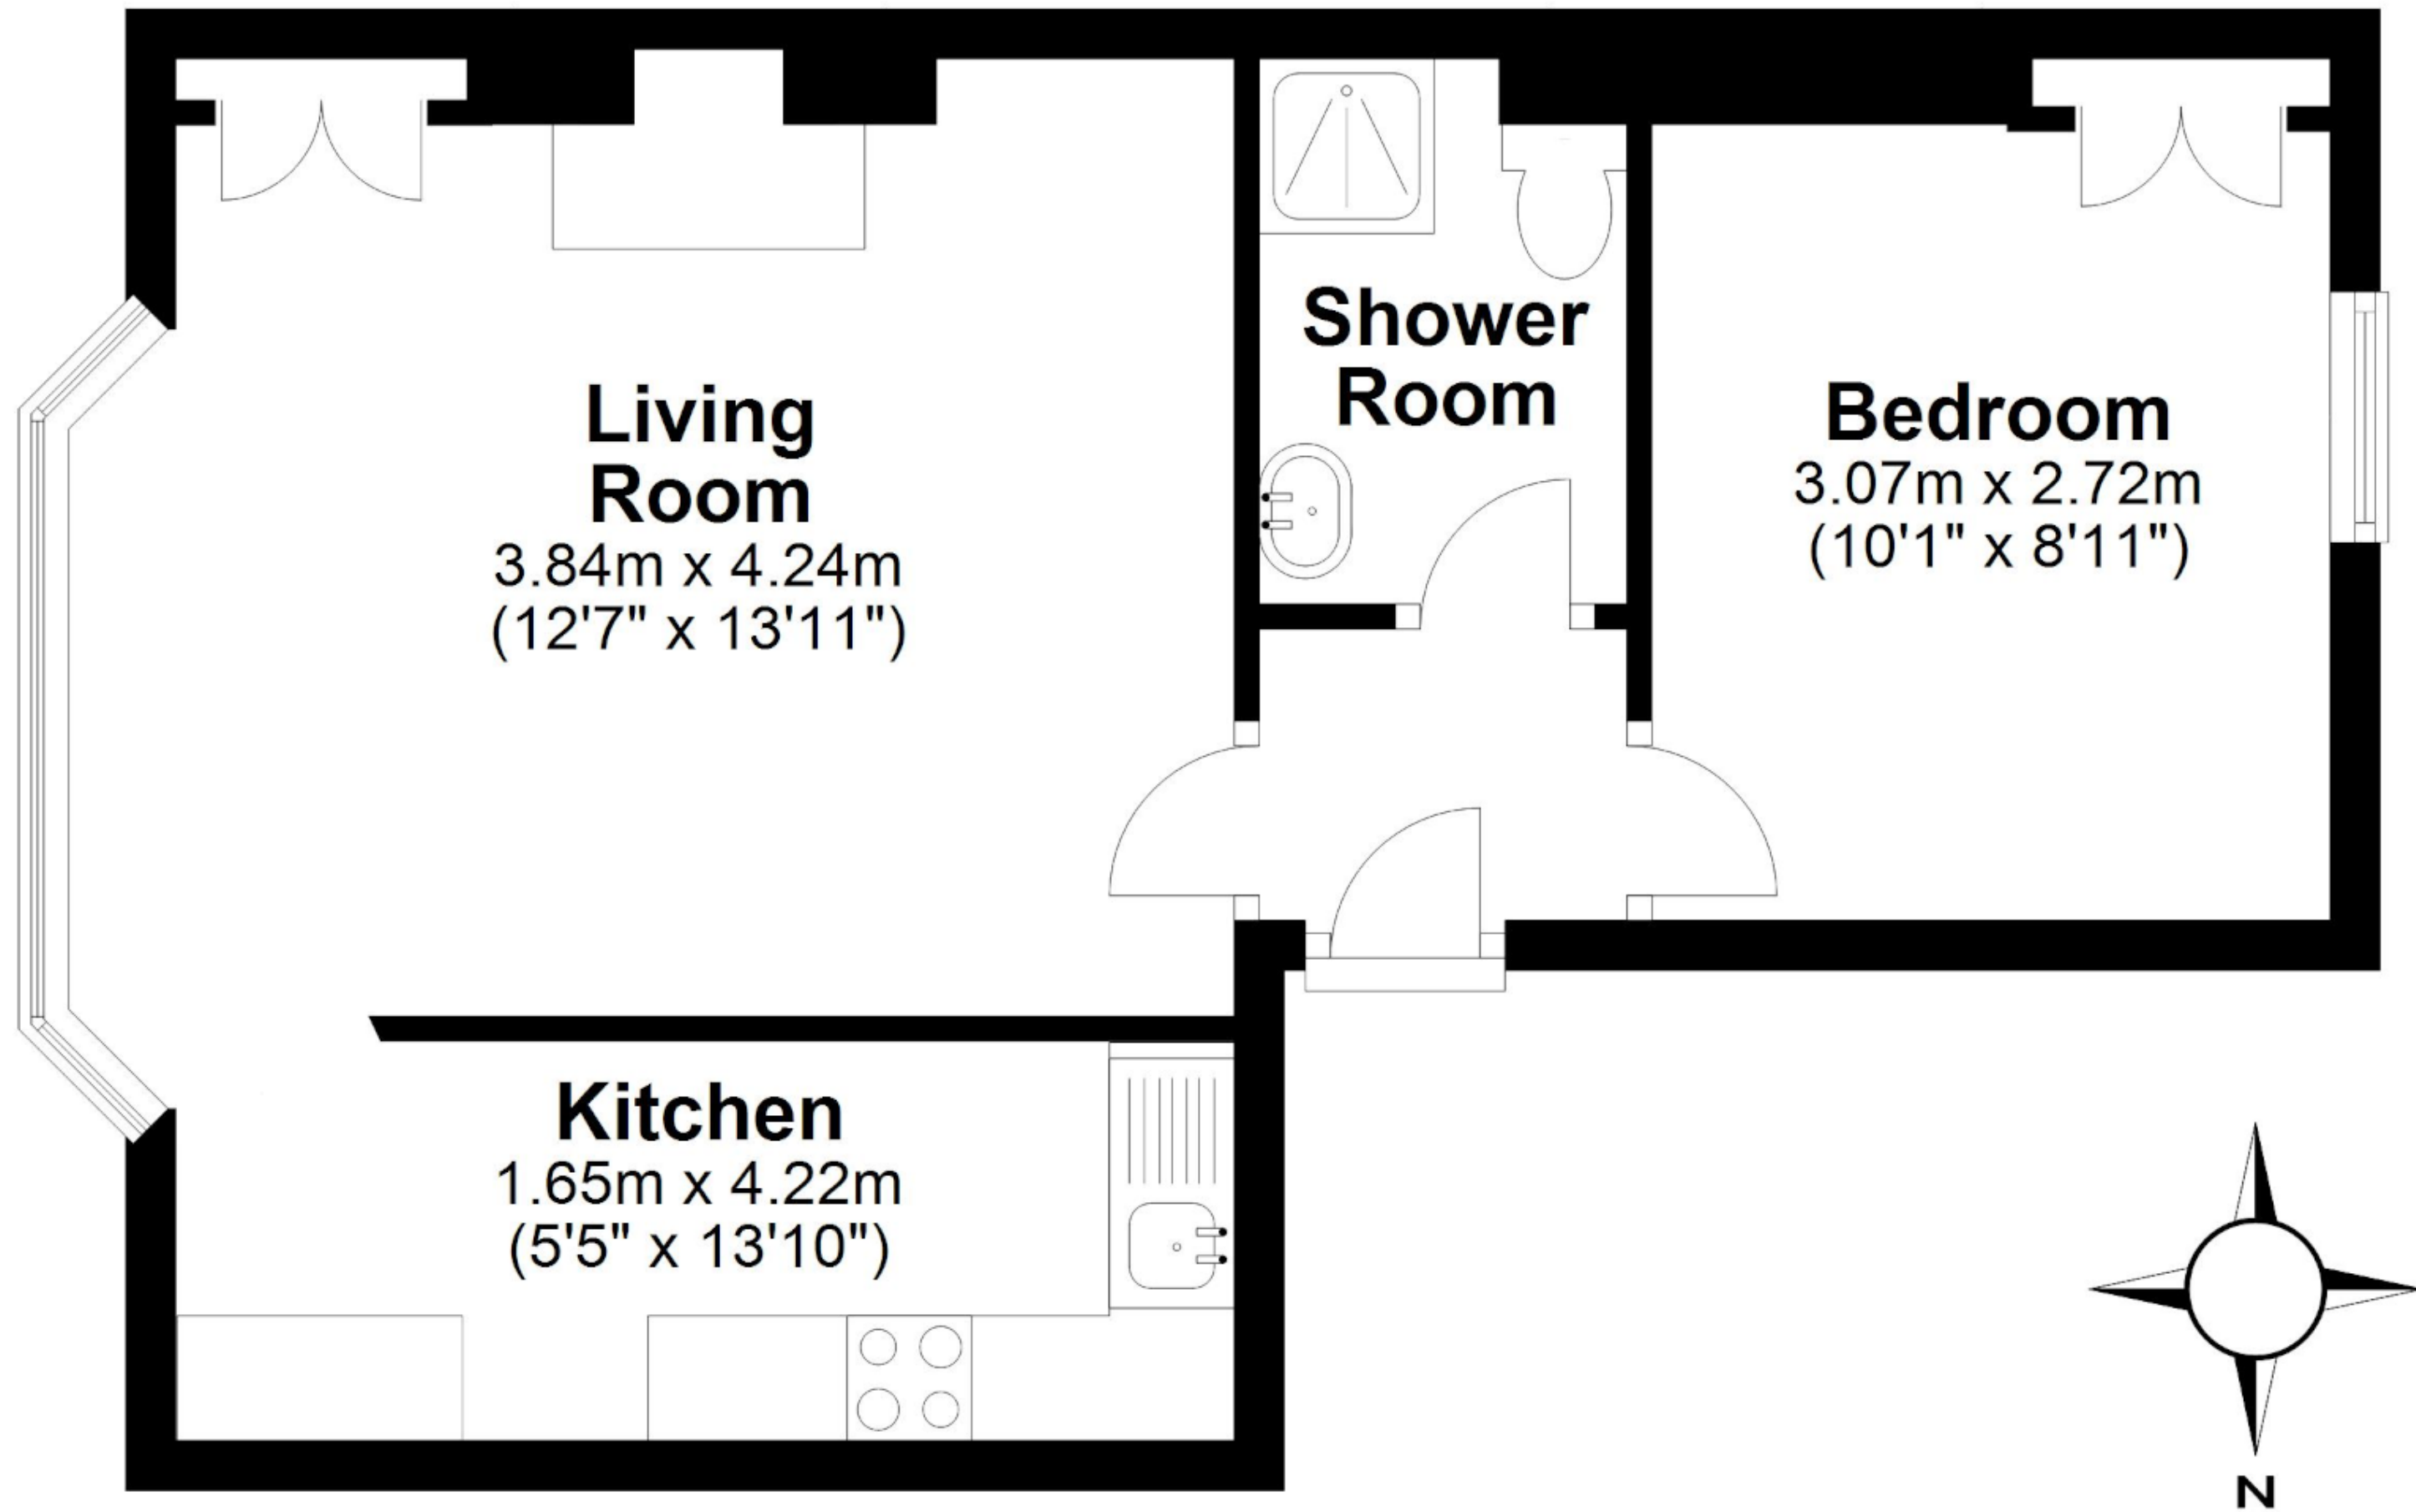

# First Floor

Approx. 38.2 sq. metres (411.0 sq. feet)

**Total area: approx. 38.2 sq. metres (411.0 sq. feet)**

Whilst every attempt has been made to ensure the accuracy of the floor plans contained here, measurements of doors, windows and rooms are approximate and no responsibility is taken by Reside Bath Limited for any error, omission or mis-statement. These plans are for representation purposes only as defined by RICS Code of Measuring Practice and should be used as such by any prospective Tenant.

© Copyright Reside Bath Limited 2024. Any copying, reproduction or unauthorised use of this floor plan is strictly prohibited.

Plan produced using PlanUp.