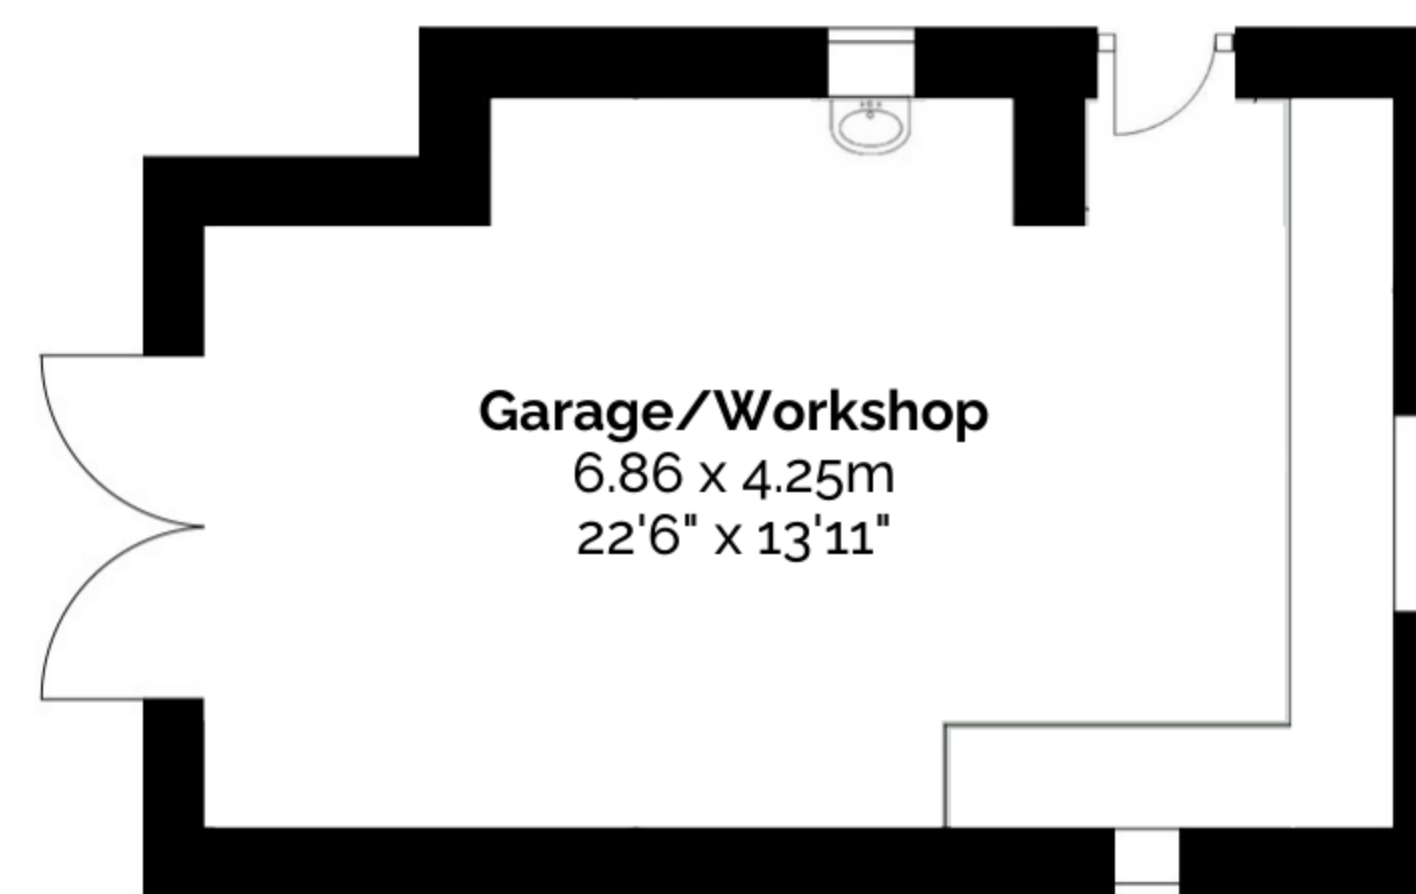

**2 Barn Cottages, West Kington, Chippenham, Wiltshire, SN14 7JE**

**Gross Internal Area (Approx.)**

**Main House** = 261 sq m / 2,809 sq ft

**Garage** = 28 sq m / 301 sq ft

**Smithy** = 54 sq m / 581 sq ft

**Shed** = 3 sq m / 32 sq ft

**Total Area** = 346 sq m / 3,723 sq ft

Ground Floor

First Floor

Second Floor

Garage