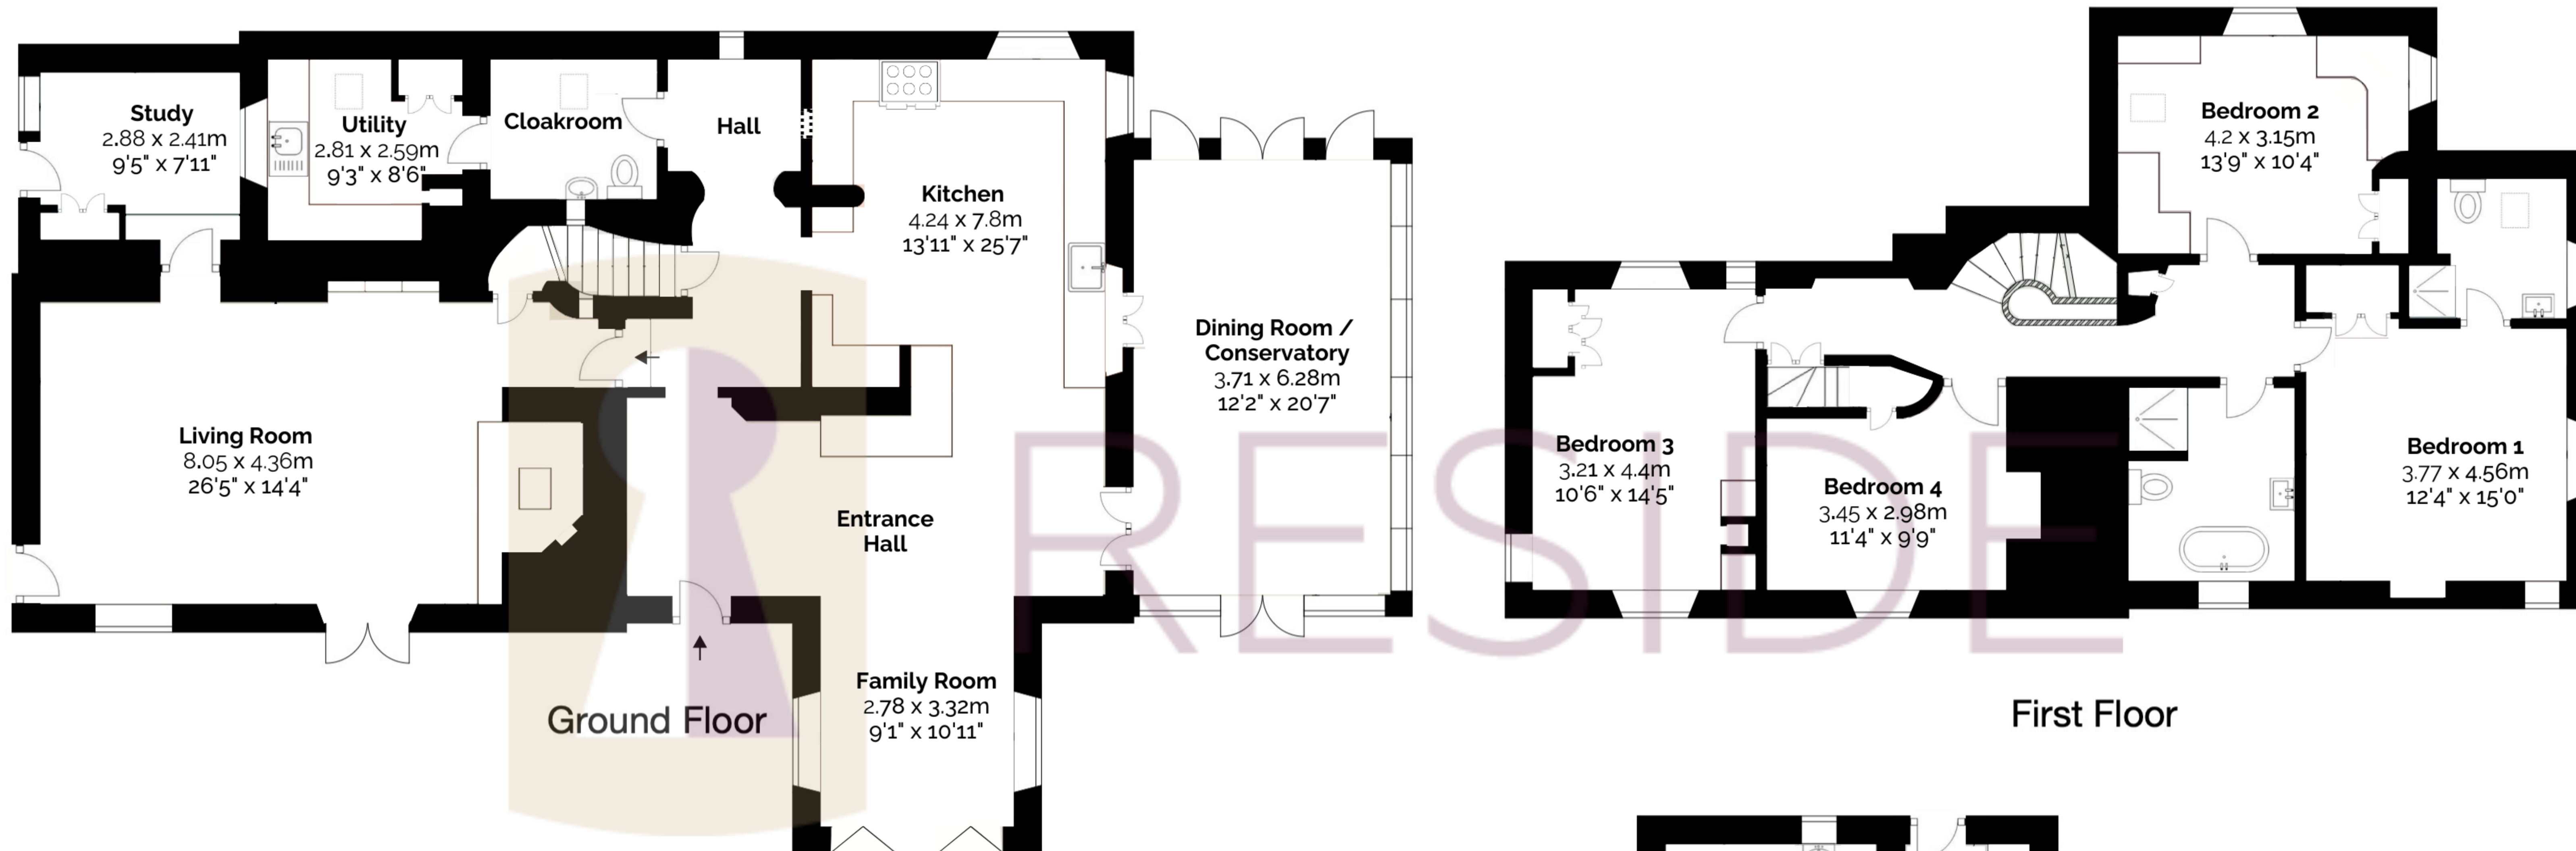

**2 Barn Cottages, West Kington, Chippenham, Wiltshire, SN14 7JE**

**Gross Internal Area (Approx.)**

**Main House** = 261 sq m / 2,809 sq ft

**Garage** = 28 sq m / 301 sq ft

**Smithy** = 54 sq m / 581 sq ft

**Shed** = 3 sq m / 32 sq ft

**Total Area** = 346 sq m / 3,723 sq ft

Ground Floor

First Floor

Second Floor

Garage