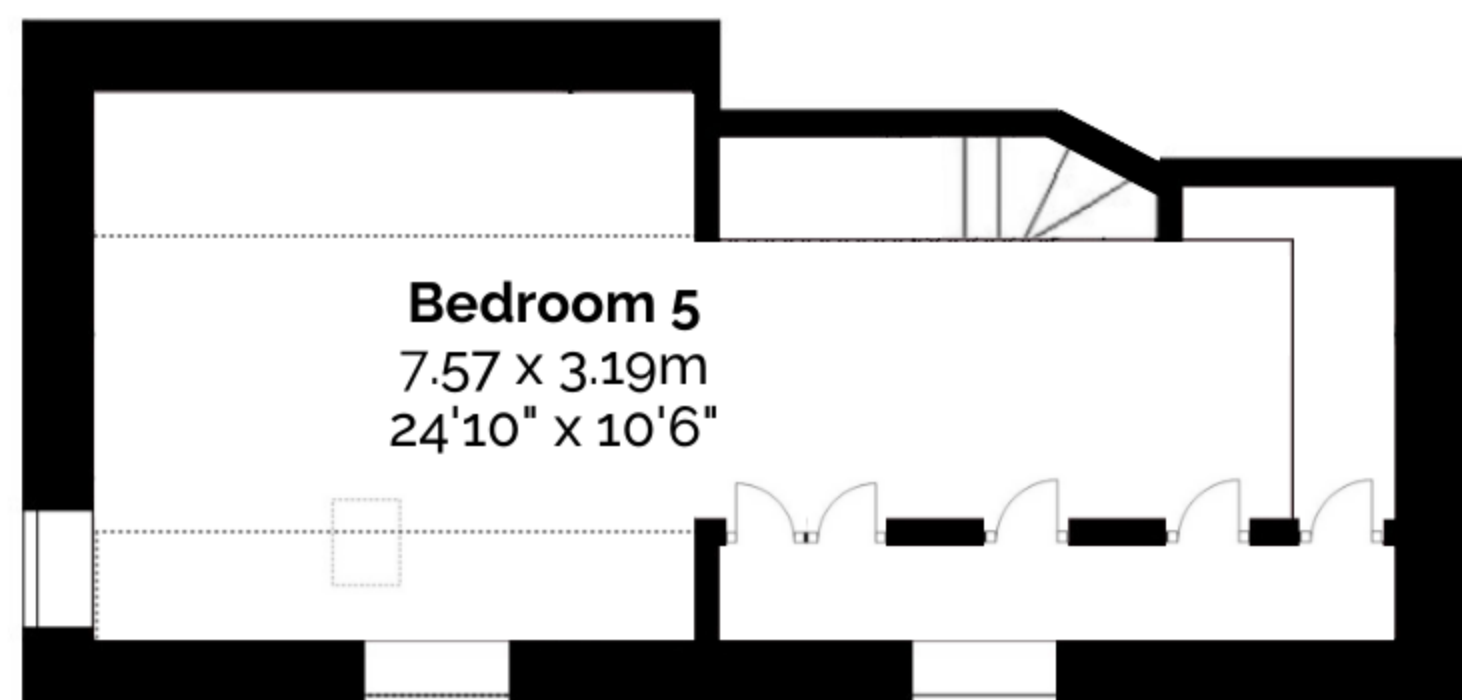

**2 Barn Cottages, West Kington, Chippenham, Wiltshire, SN14 7JE**

**Gross Internal Area (Approx.)**

**Main House** = 261 sq m / 2,809 sq ft

**Garage** = 28 sq m / 301 sq ft

**Smithy** = 54 sq m / 581 sq ft

**Shed** = 3 sq m / 32 sq ft

**Total Area** = 346 sq m / 3,723 sq ft

Ground Floor

First Floor

Second Floor

Garage