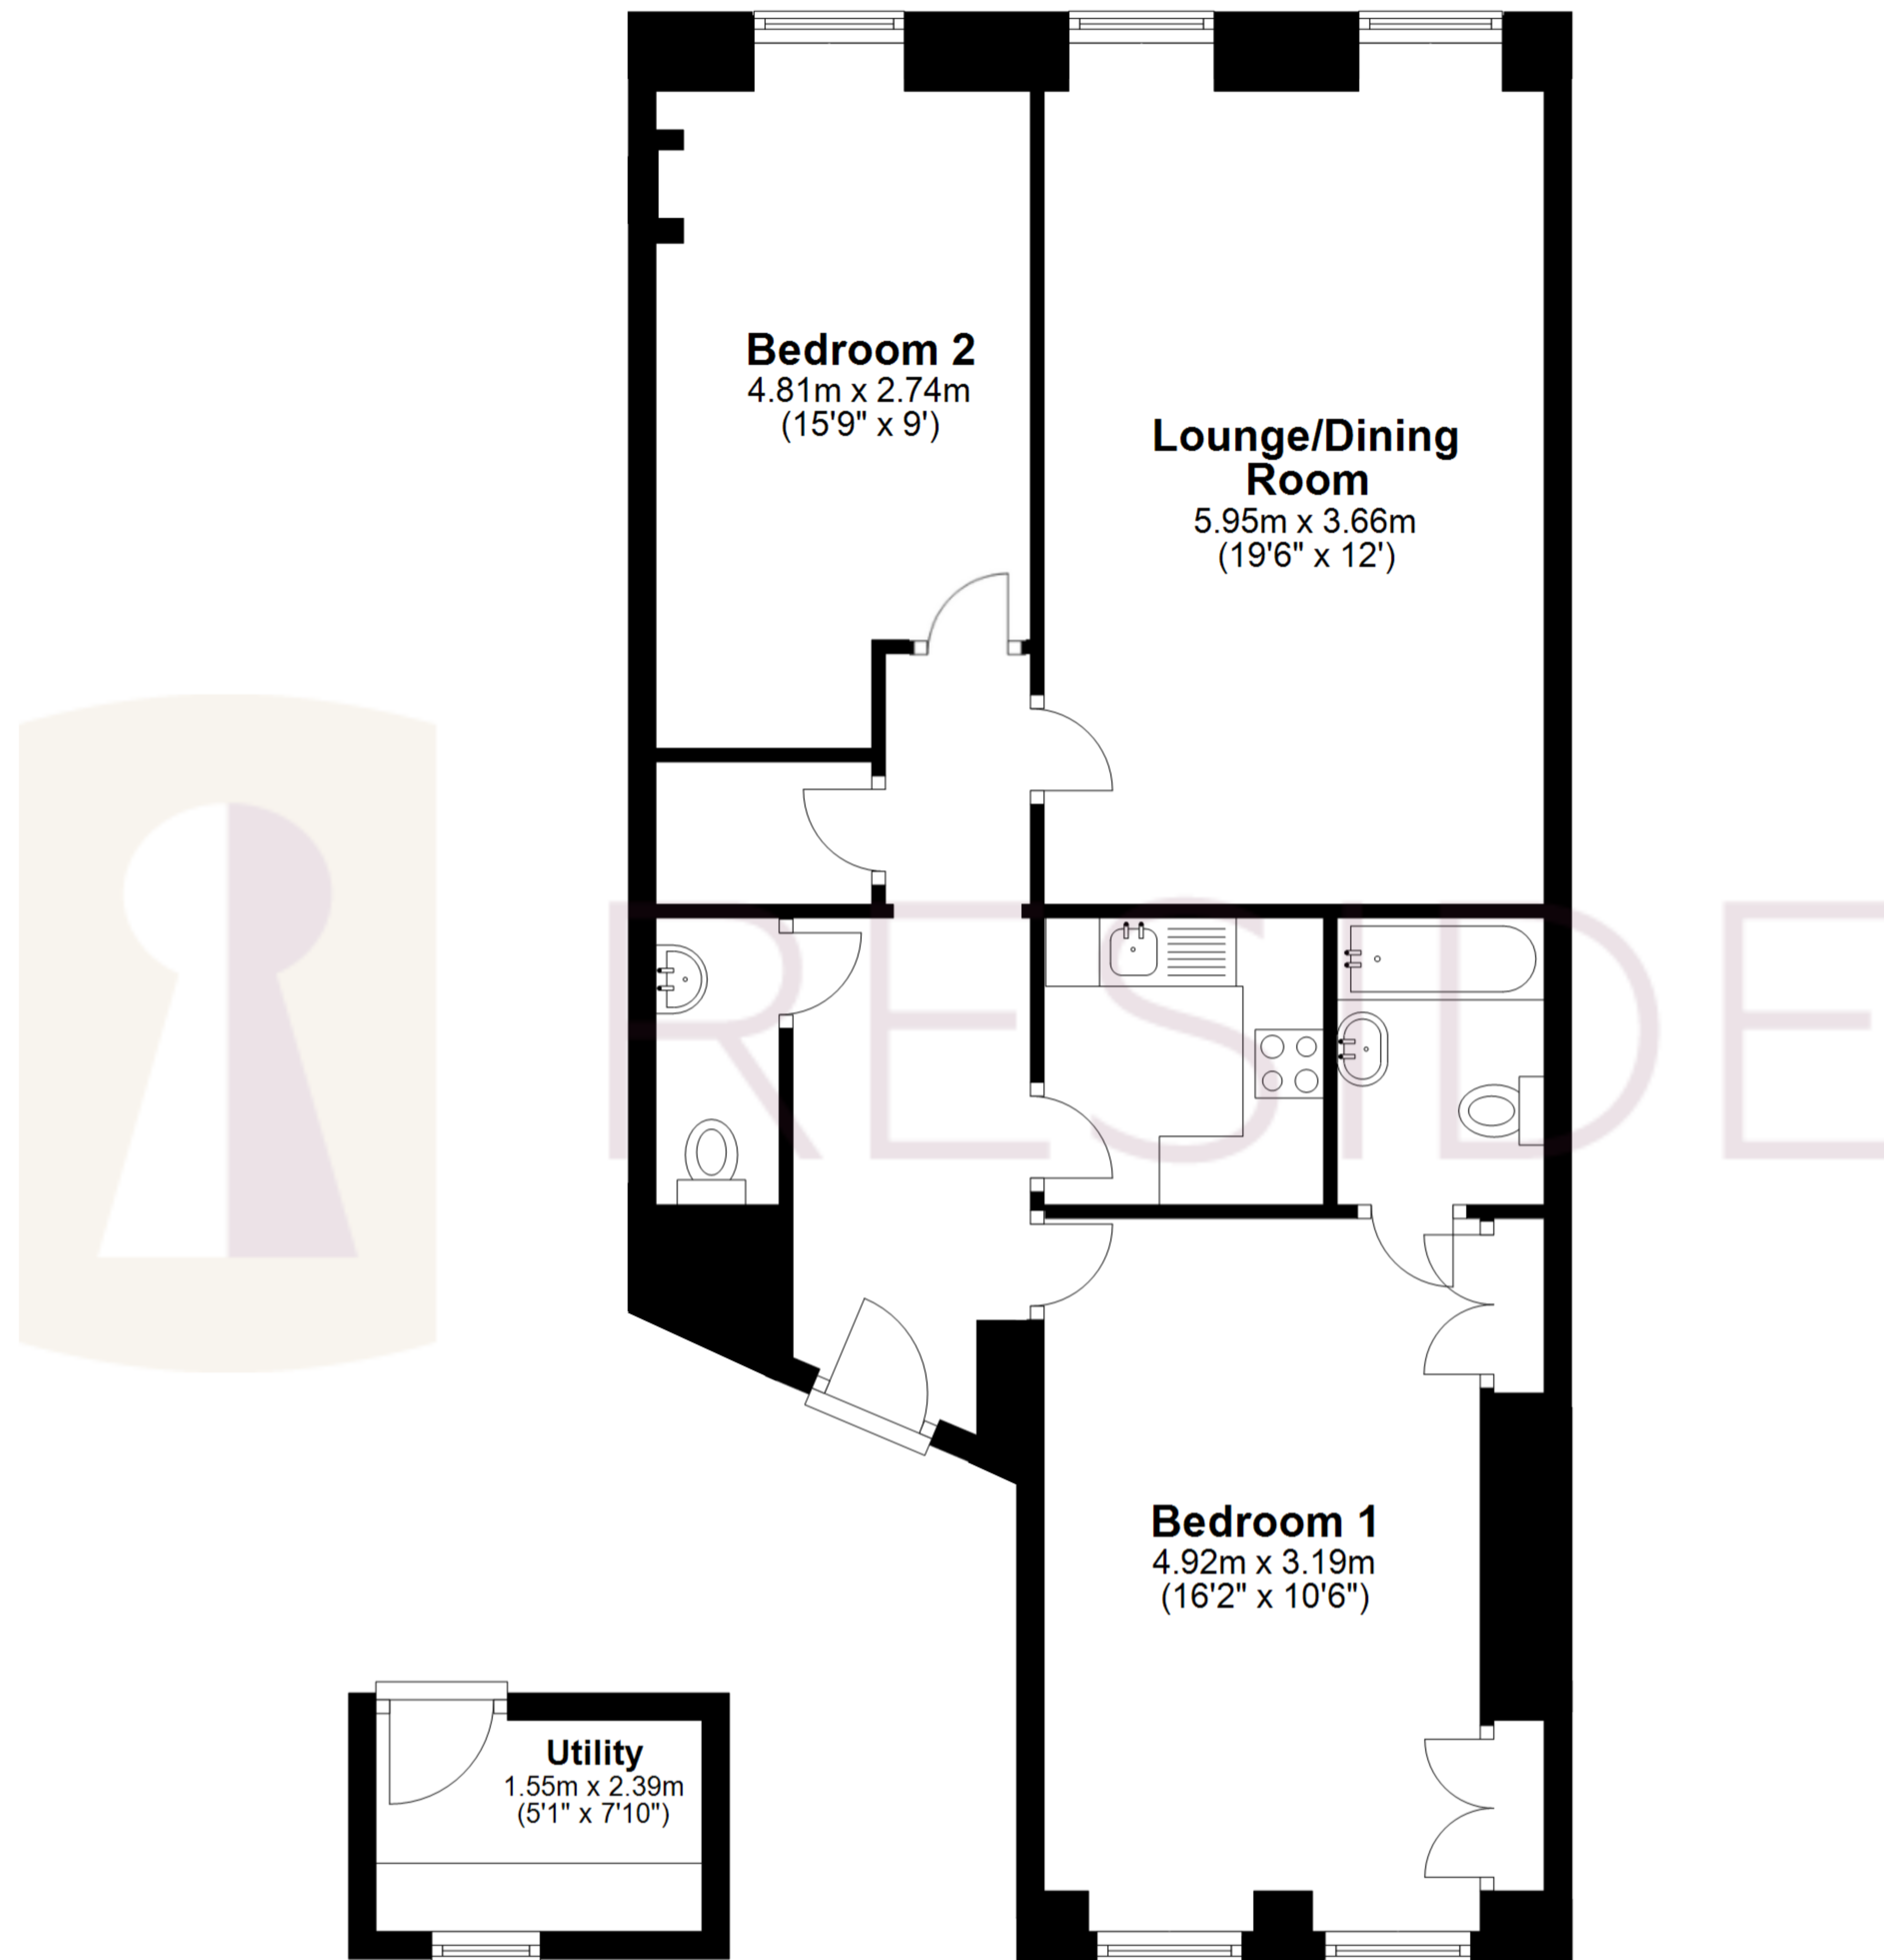

Second Floor

Approx. 78.1 sq. metres (840.7 sq. feet)

Whilst every attempt has been made to ensure the accuracy of the floor plans contained here, measurements of doors, windows and rooms are approximate and no responsibility is taken by Reside Bath Limited for any error, omission or mis-statement. These plans are for representation purposes only as defined by RICS Code of Measuring Practice and should be used as such by any prospective Tenant. © Copyright Reside Bath Limited 2024. Any copying, reproduction or unauthorised use of this floor plan is strictly prohibited.
Plan produced using PlanUp.

Second Floor Flat, 6 marlborough buildings