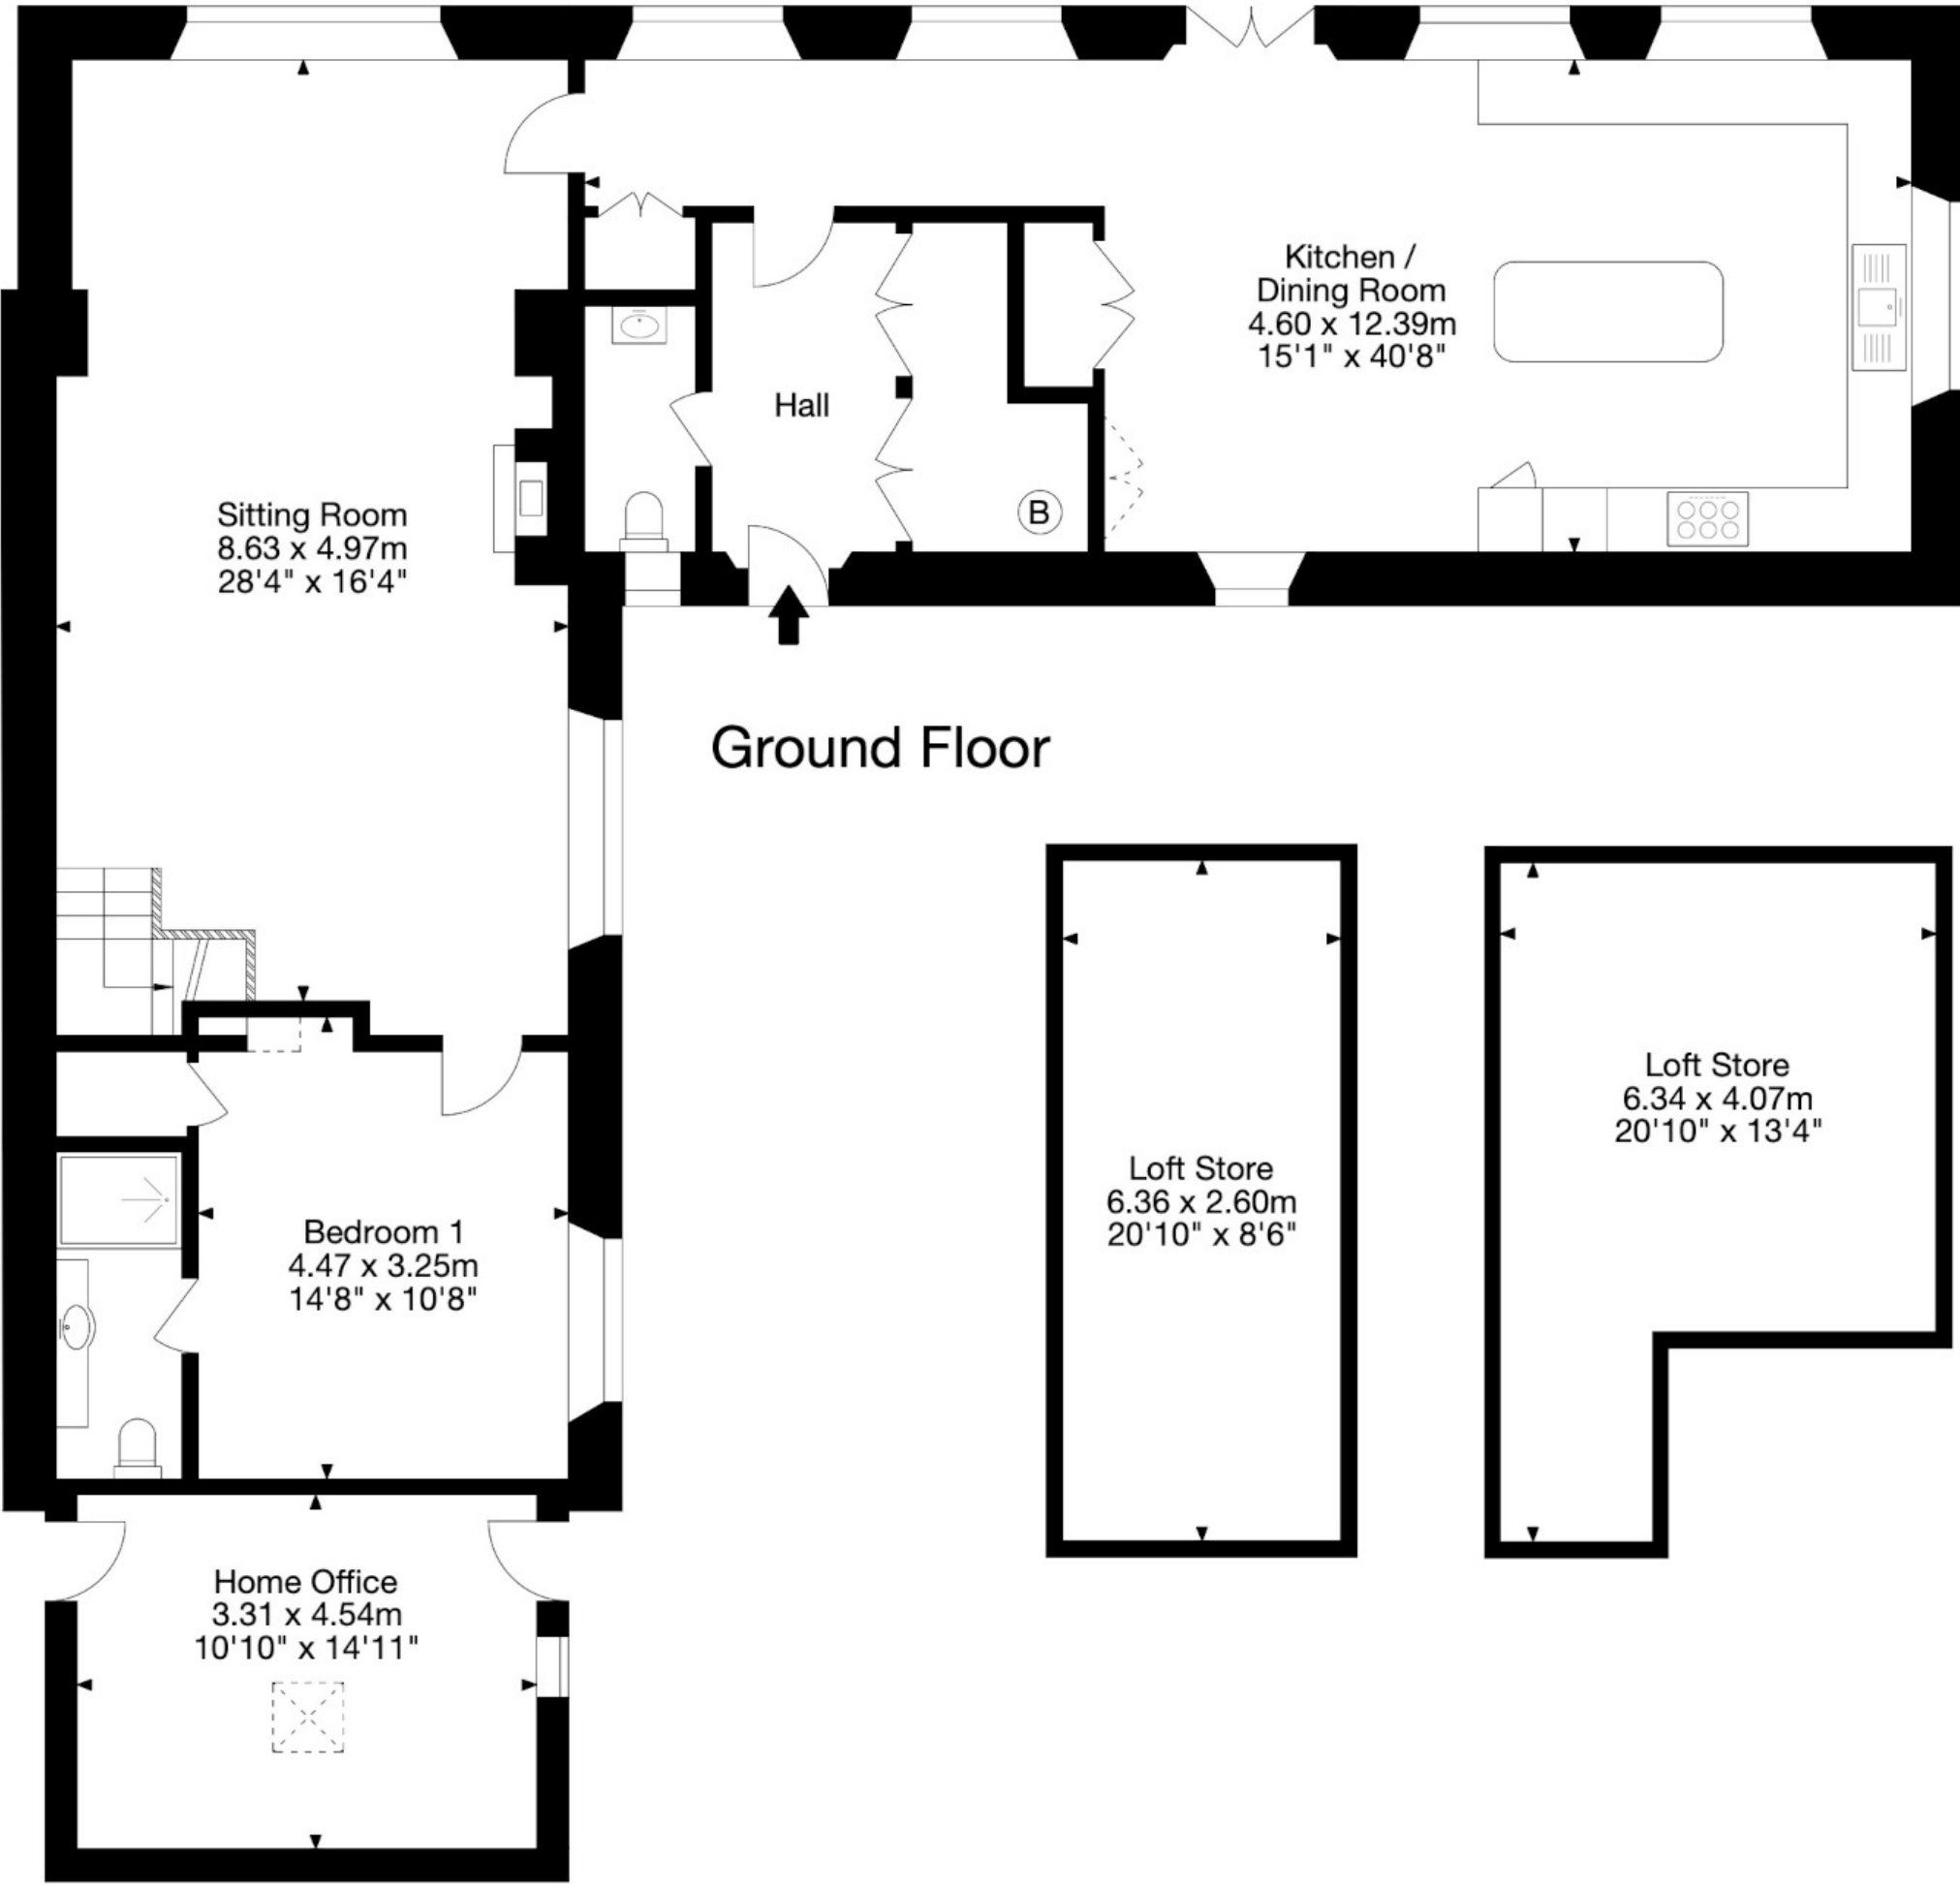

Garrick Barn, Coates Farm, Nettleton, Chippenham, SN14 7NS  
Gross Internal Area (Approx.)  
Total Area = 218 sq m / 2,346 sq ft  
(Incl. Loft Storage)

First Floor

Ground Floor