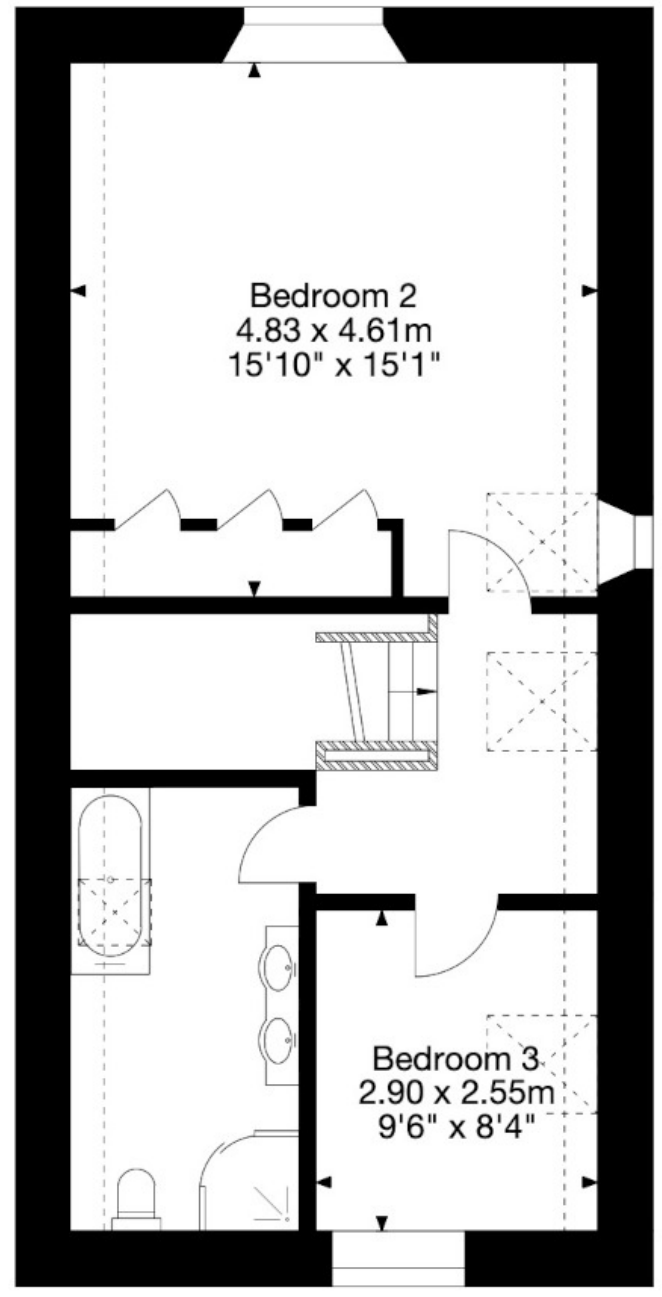

Garrick Barn, Coates Farm, Nettleton, Chippenham, SN14 7NS  
Gross Internal Area (Approx.)  
Total Area = 218 sq m / 2,346 sq ft  
(Incl. Loft Storage)

First Floor

Ground Floor