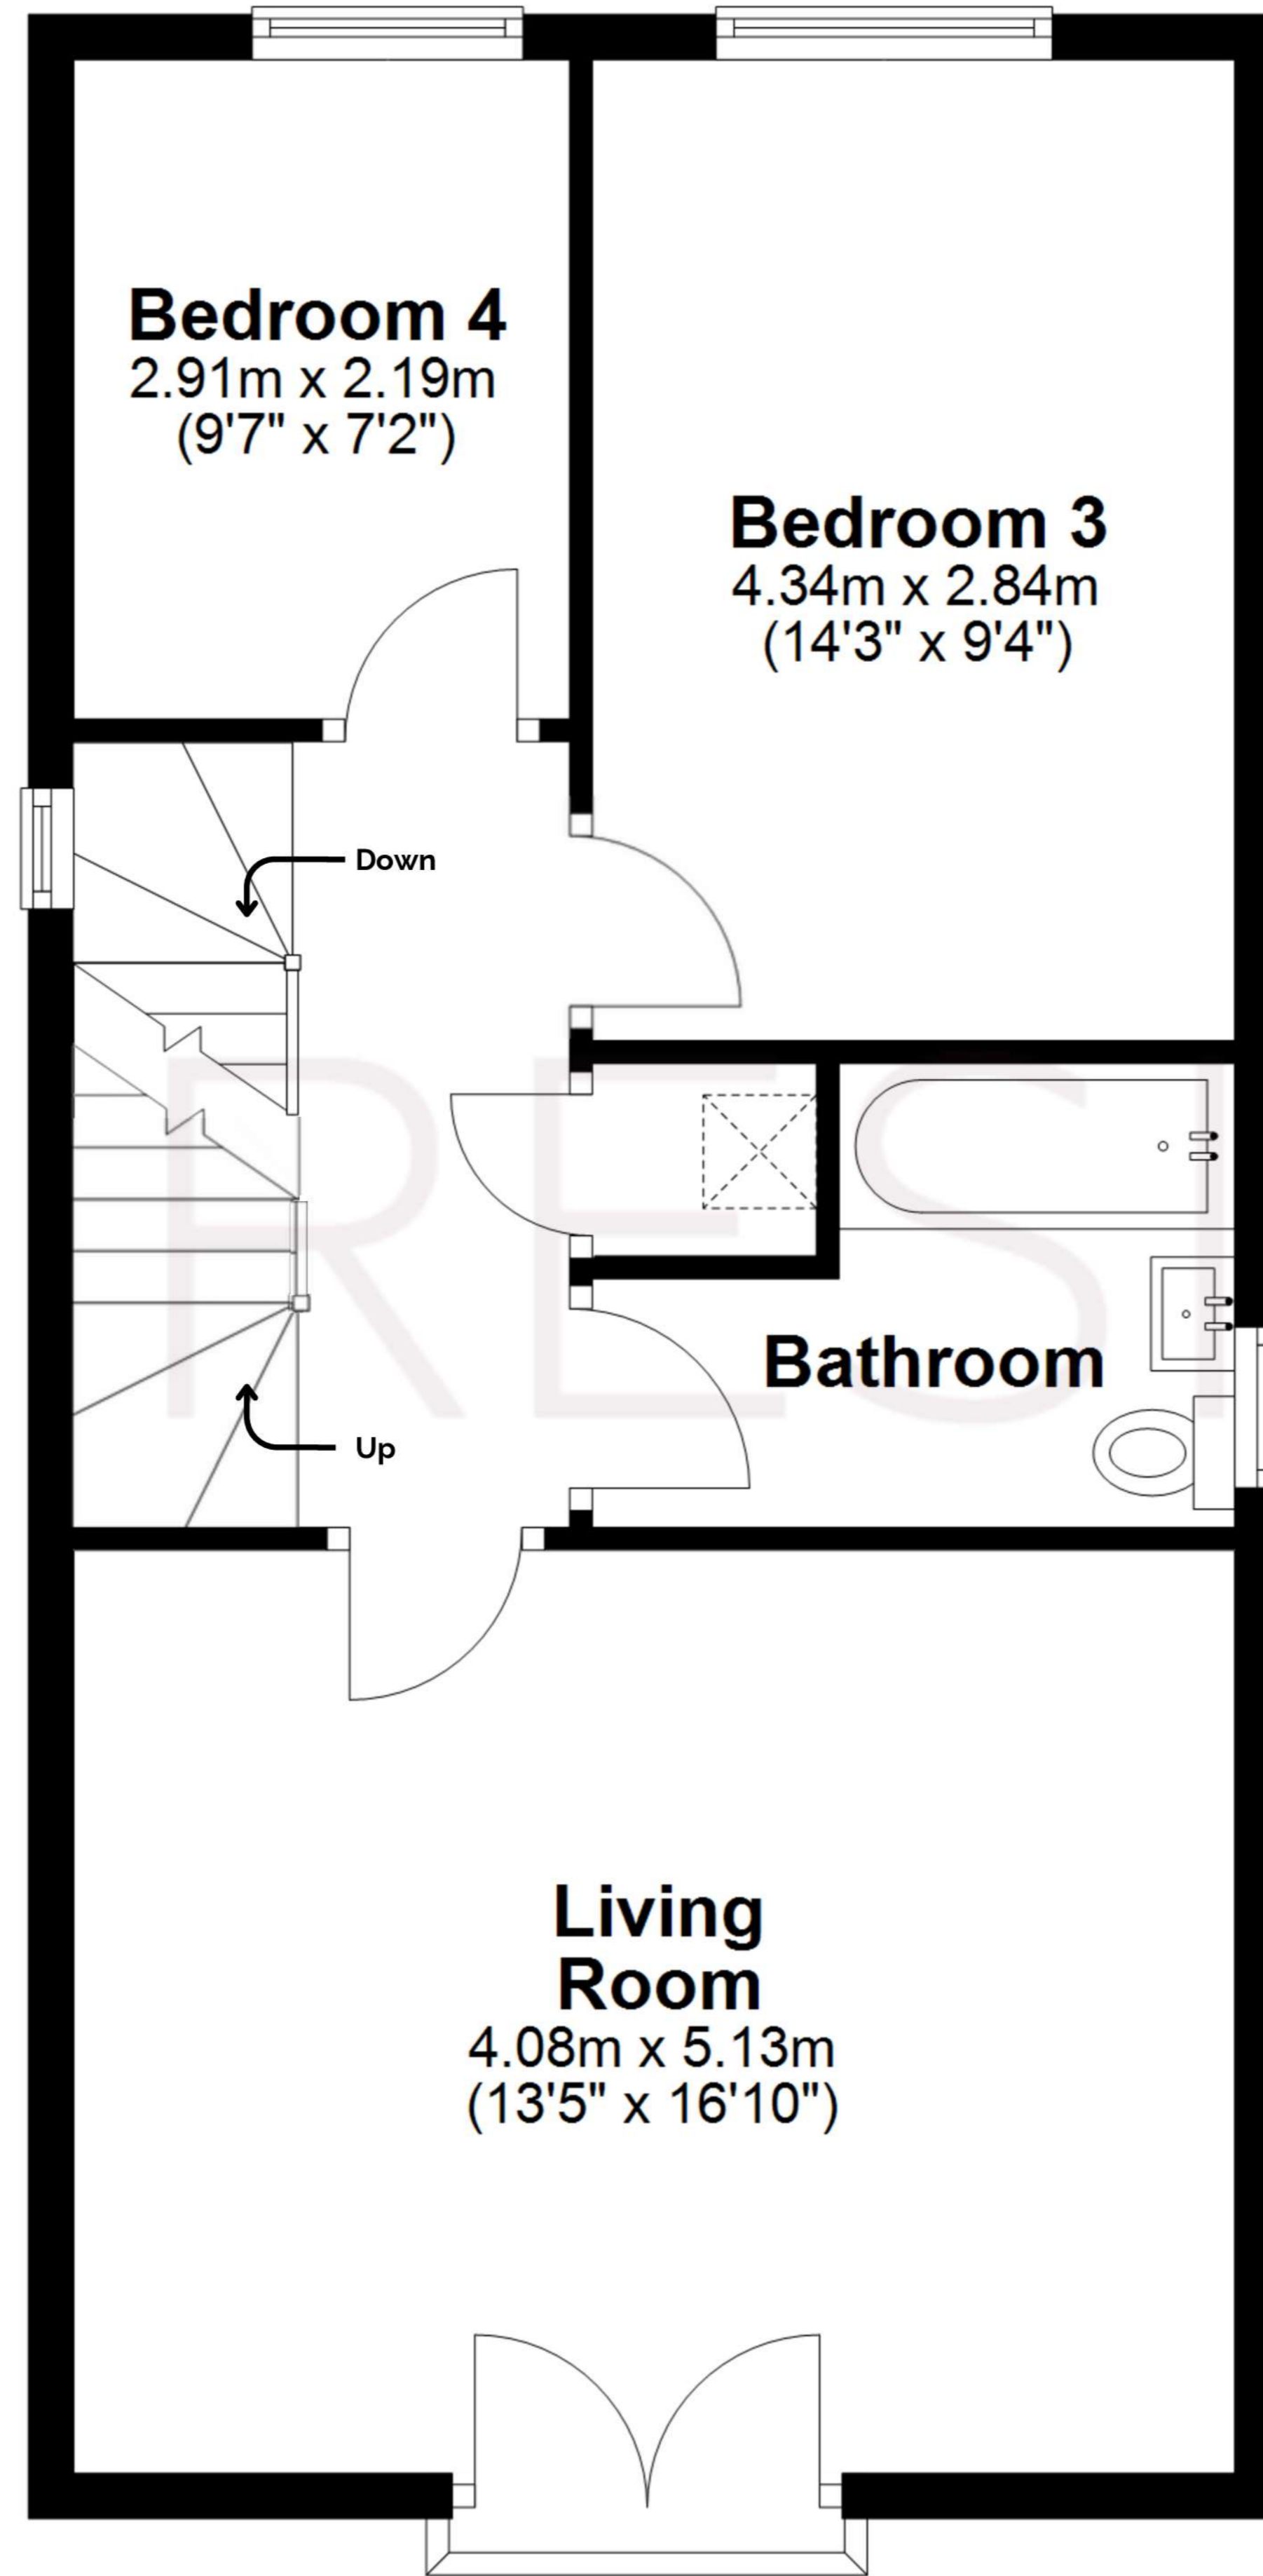

Ground Floor

First Floor

Second Floor

Total area: approx. 164.5 sq. metres (1770.8 sq. feet)

6 Hopton Way, Bath