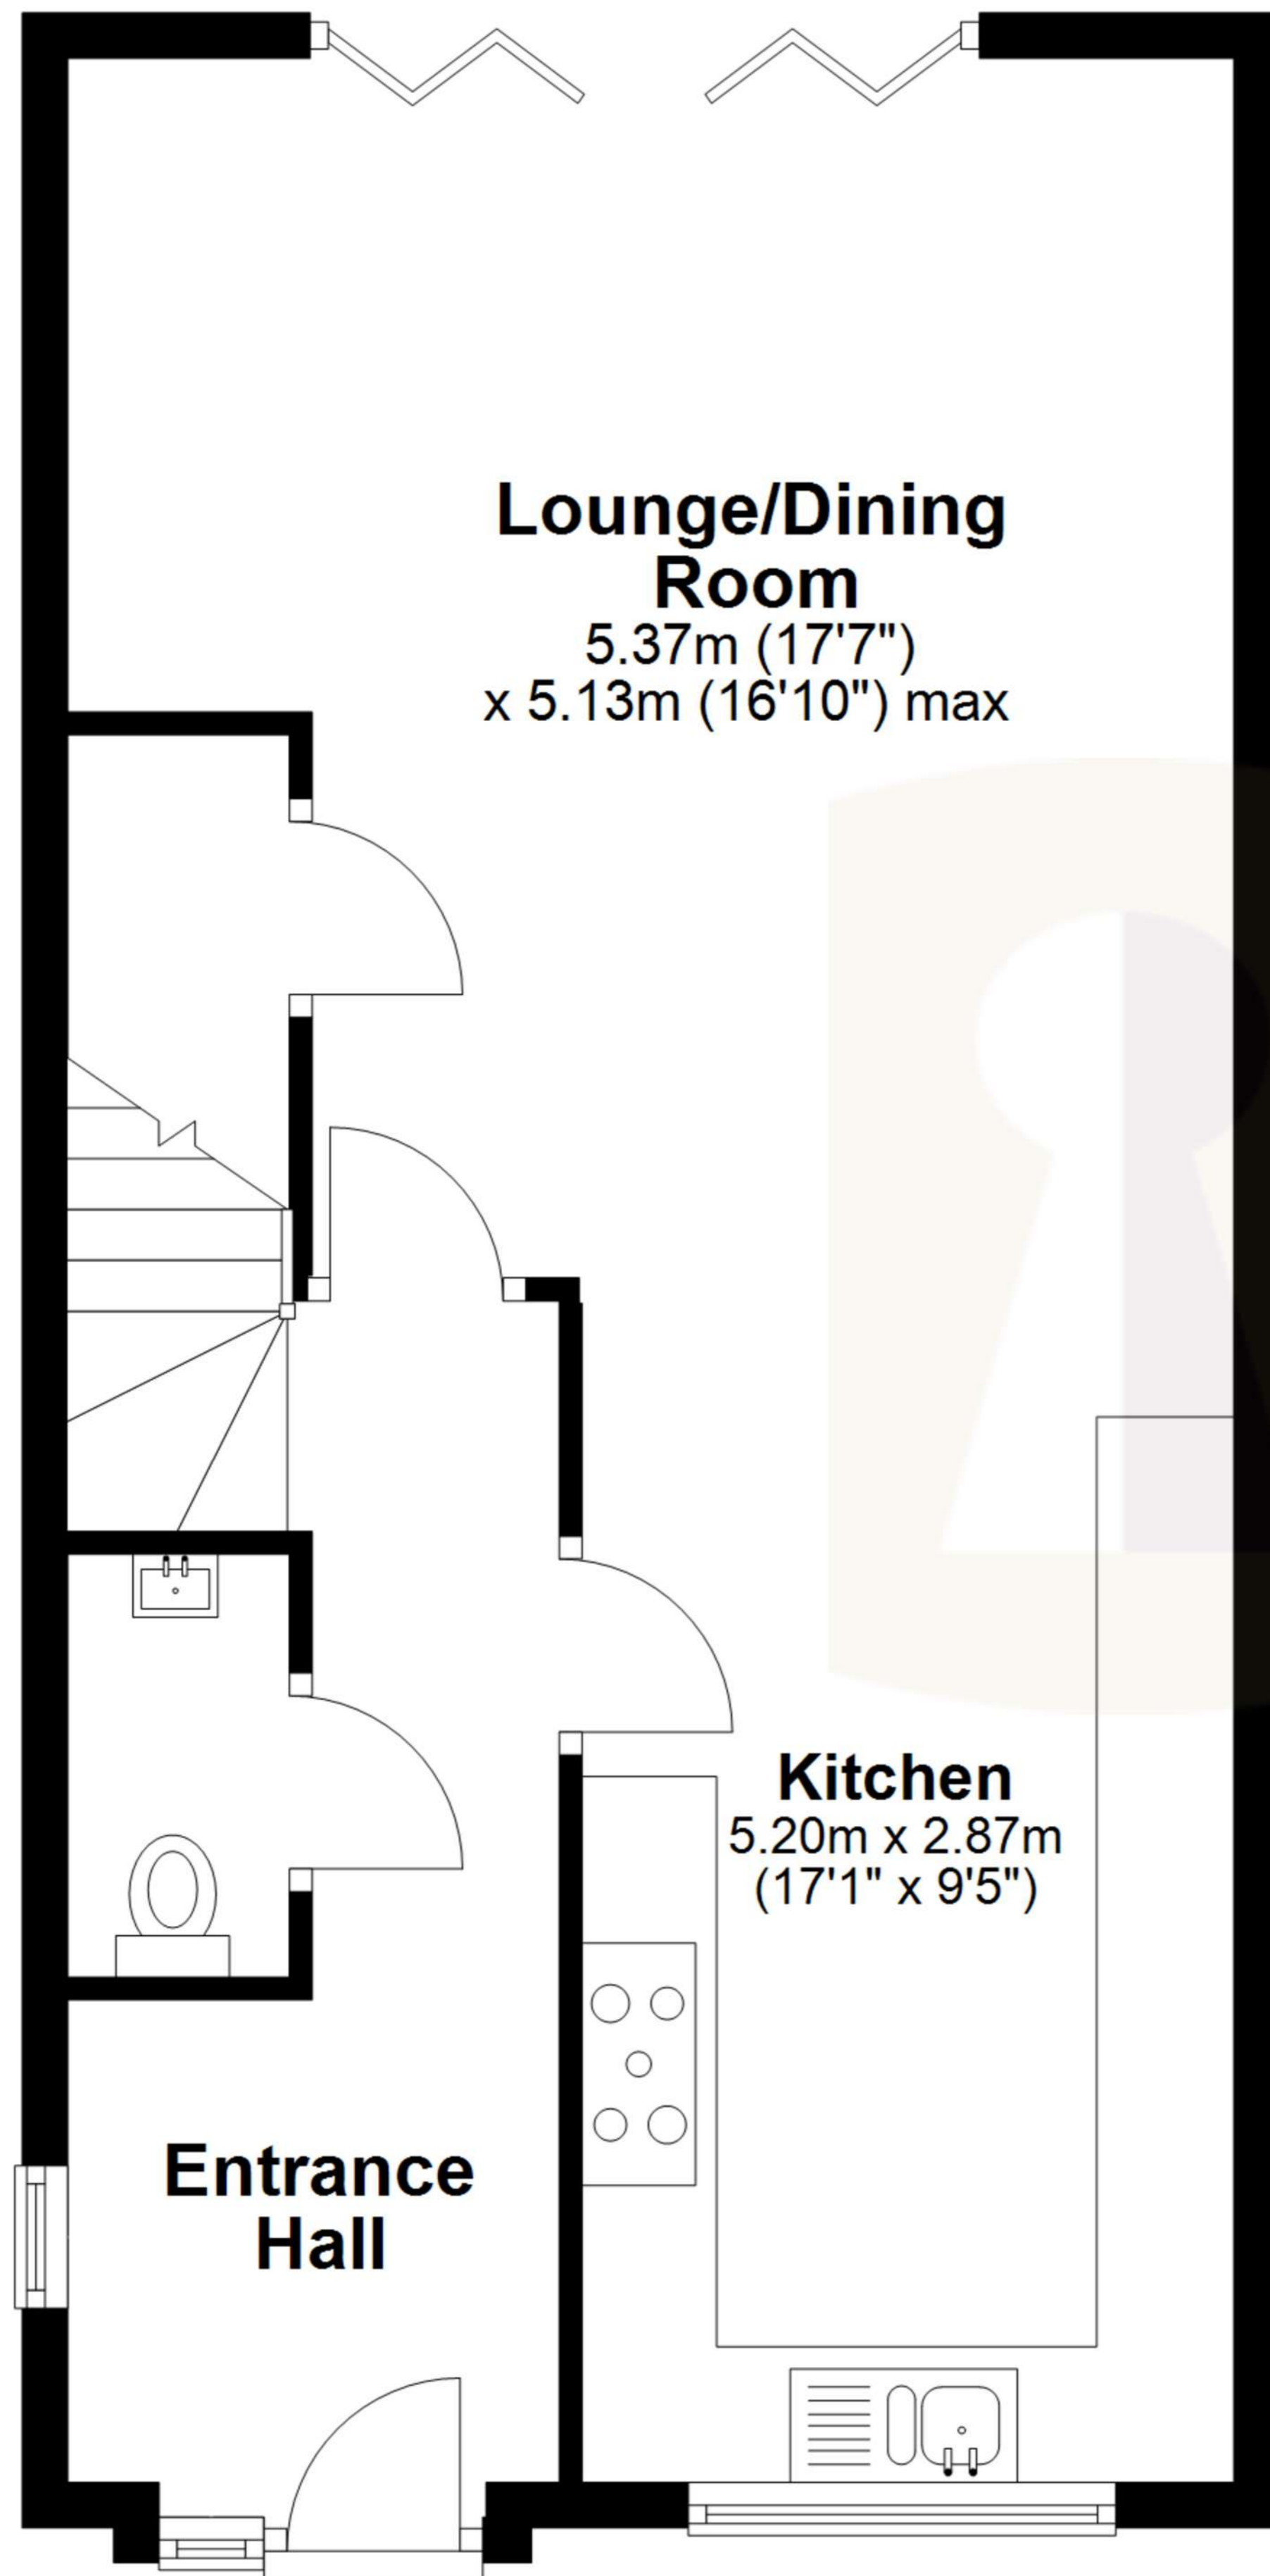

Ground Floor

First Floor

Second Floor

Total area: approx. 164.5 sq. metres (1770.8 sq. feet)

6 Hopton Way, Bath