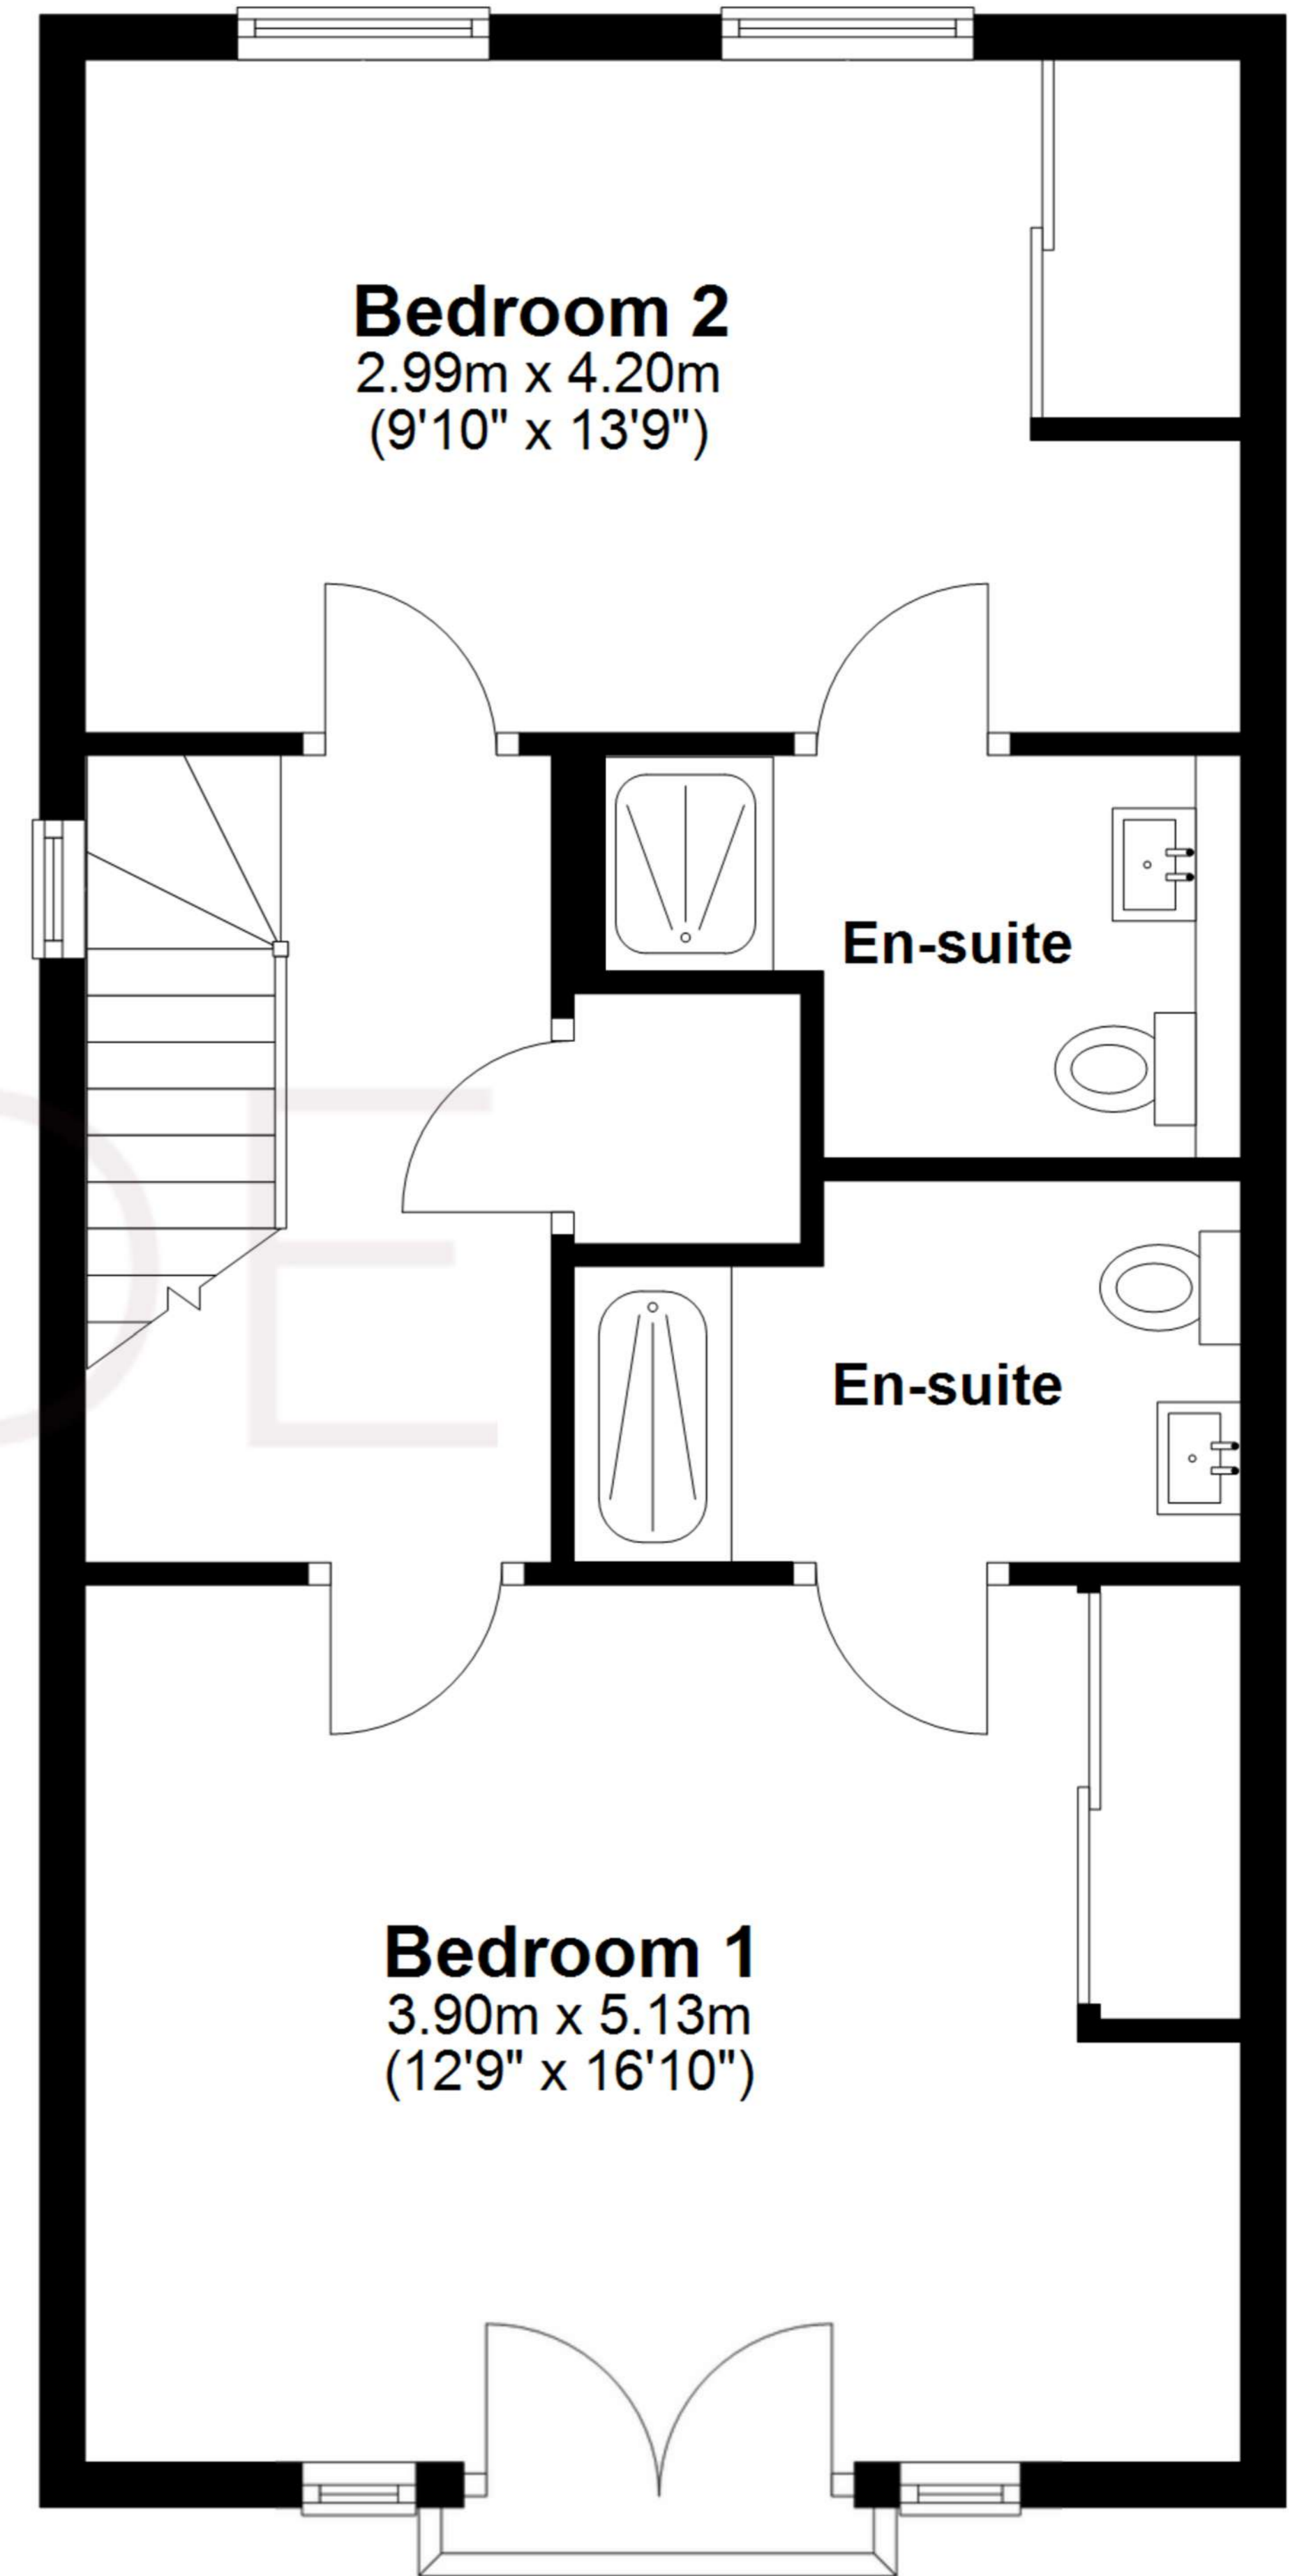

Ground Floor

First Floor

Second Floor

Total area: approx. 164.5 sq. metres (1770.8 sq. feet)

6 Hopton Way, Bath