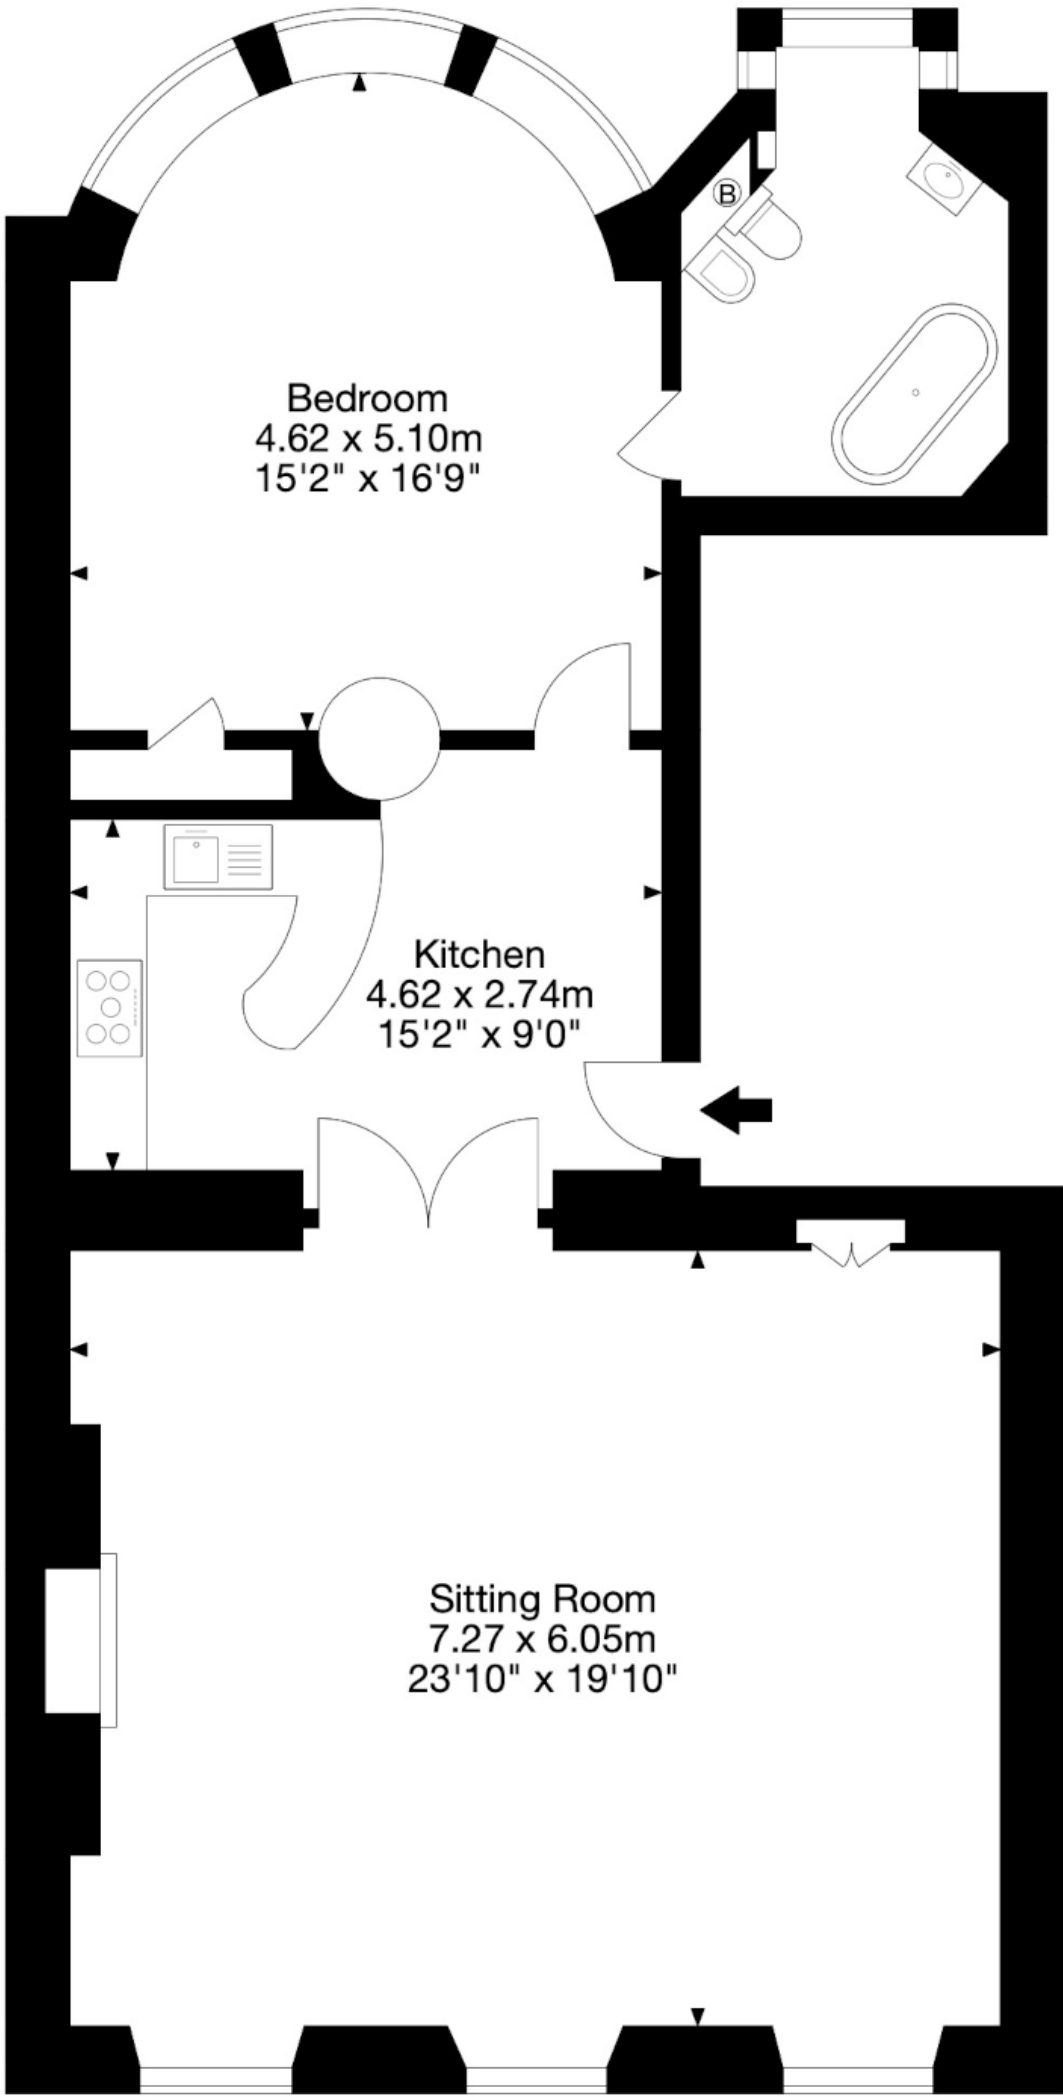

Flat B, 19 Royal Crescent, Bath BA1 2LT  
Gross Internal Area (Approx.)  
Total Area = 102.6 sq m / 1,103 sq ft

First Floor

Mezzanine