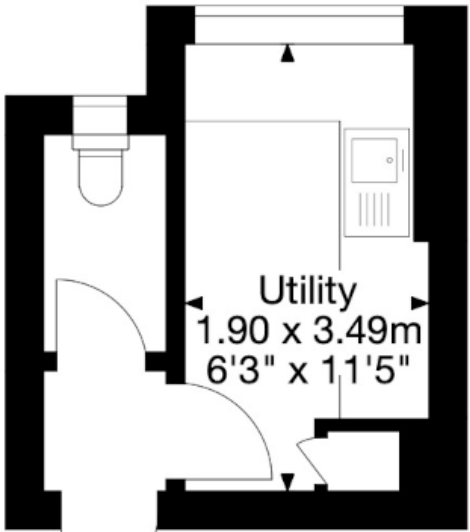

Flat B, 19 Royal Crescent, Bath BA1 2LT  
Gross Internal Area (Approx.)  
Total Area = 102.6 sq m / 1,103 sq ft

First Floor

Mezzanine