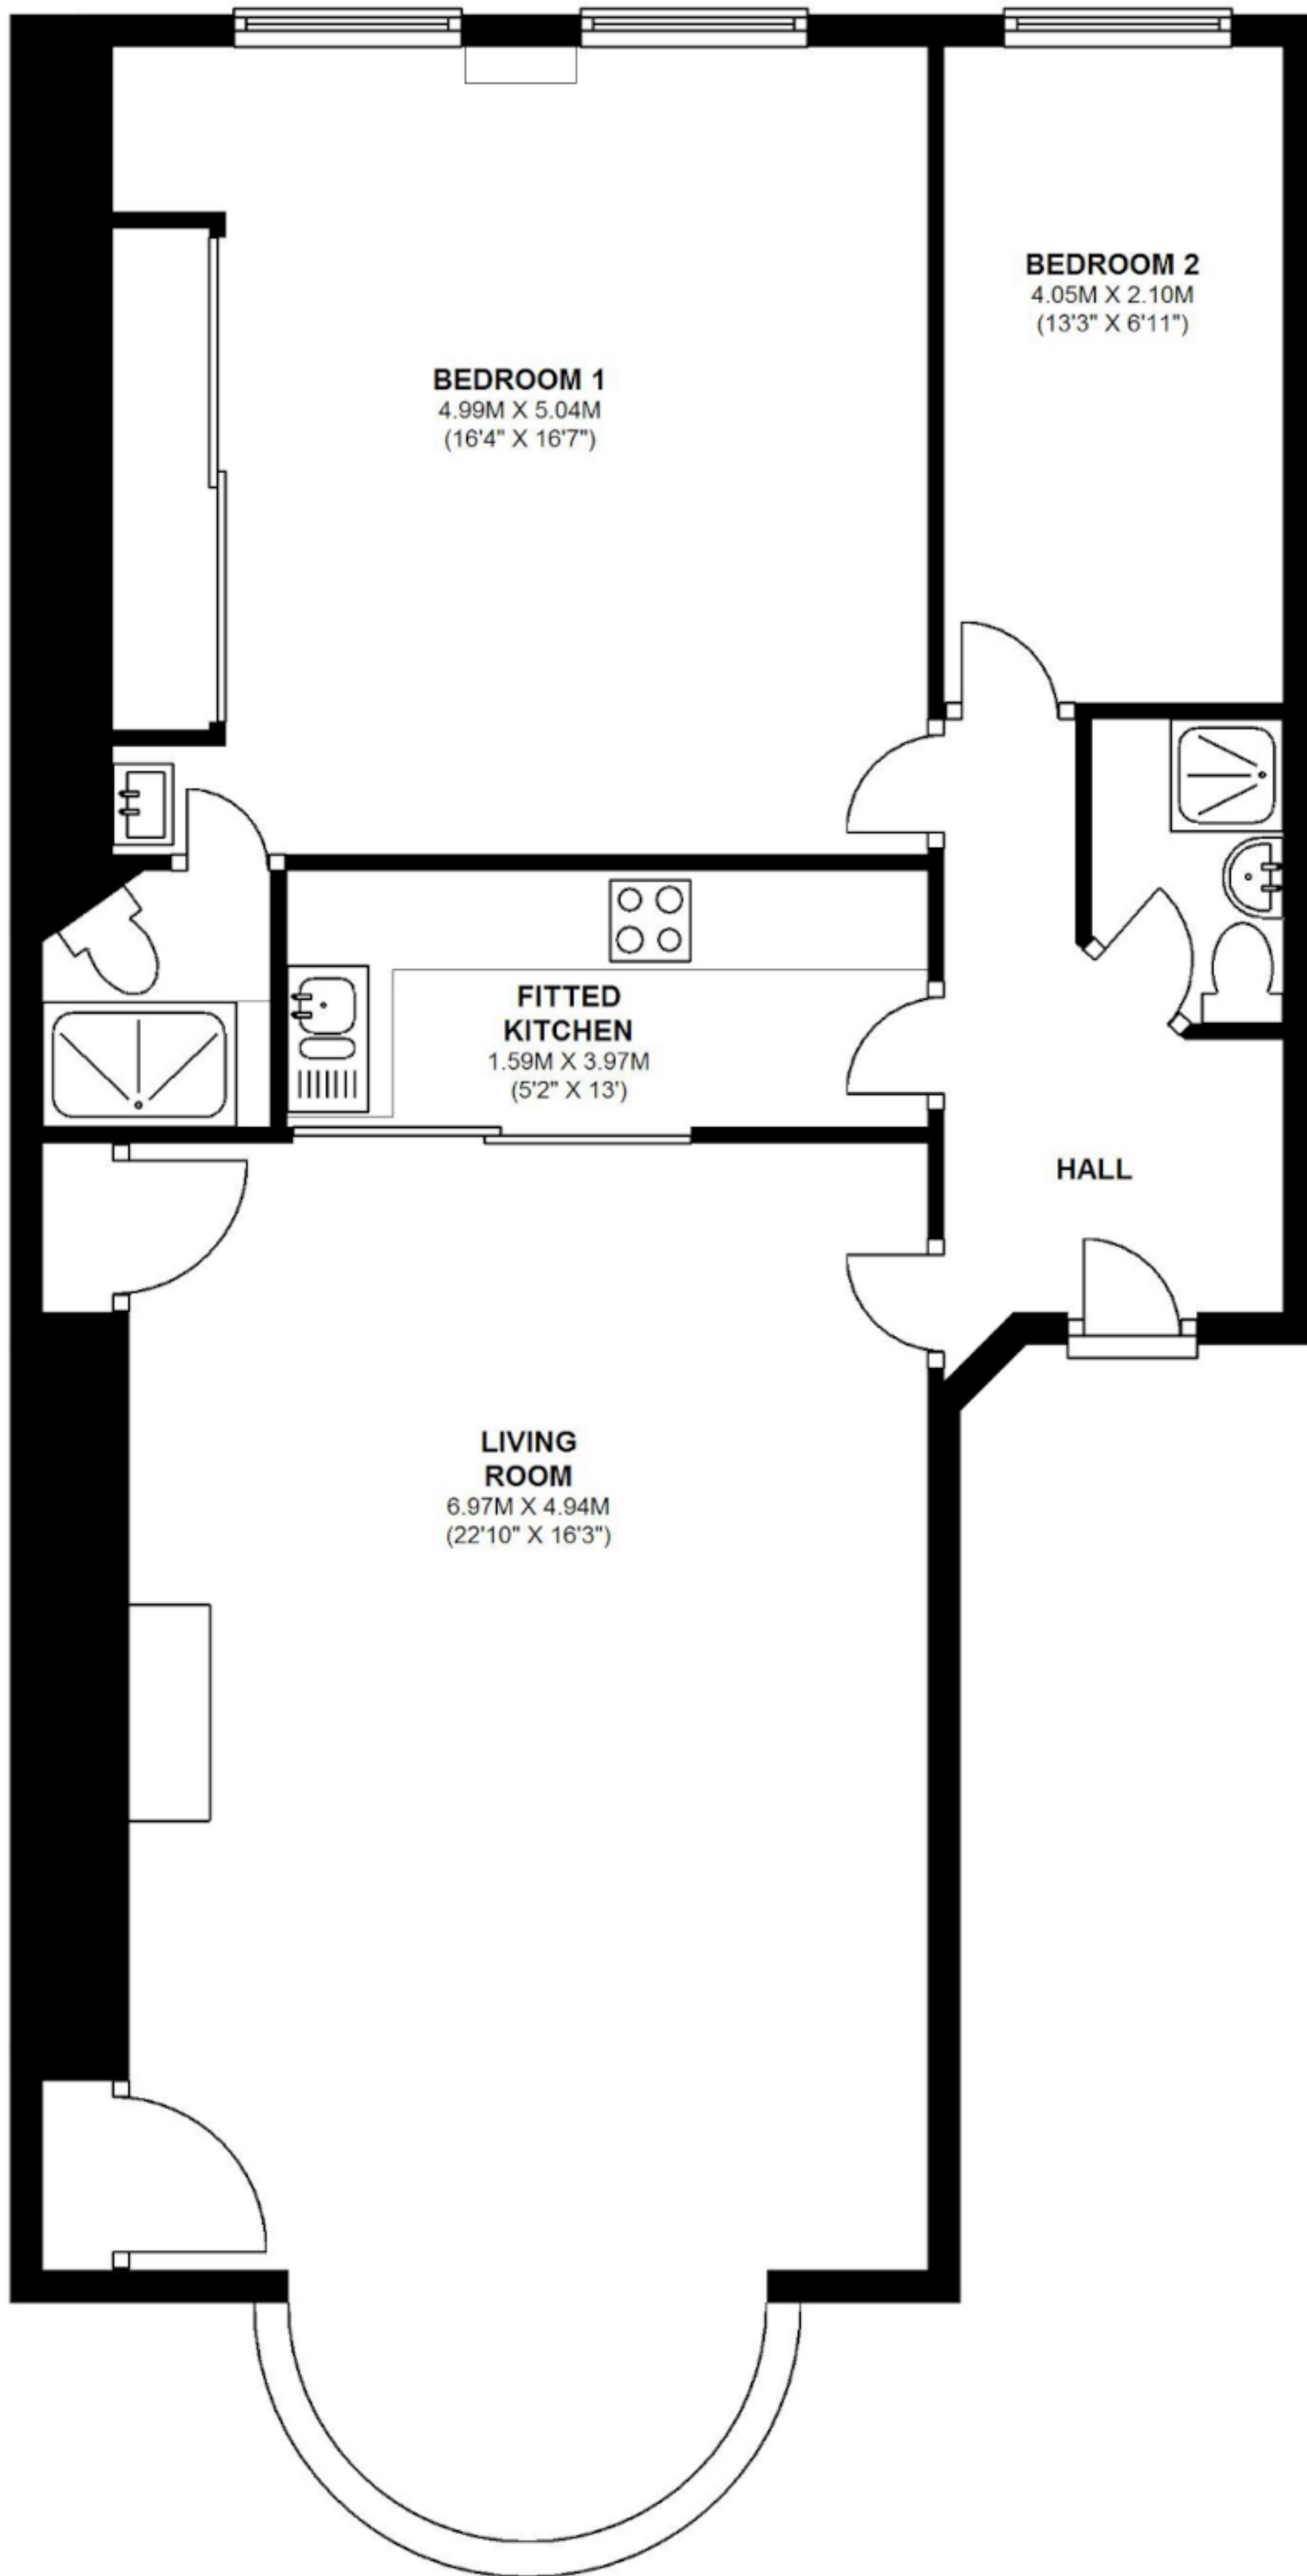

FIRST FLOOR

APPROX. 93.8 SQ. METRES (1009.7 SQ. FEET)

Whilst every attempt has been made to ensure the accuracy of the floor plans contained here, measurements of doors, windows and rooms are approximate and no responsibility is taken by Reside Bath Limited for any error, omission or mis-statement. These plans are for representation purposes only as defined by RICS Code of Measuring Practice and should be used as such by any prospective Tenant.

© Copyright Reside Bath Limited 2013. Any copying, reproduction or unauthorised use of this floor plan is strictly prohibited.
Plan produced using The Mobile Agent.

FLAT 5, SYDNEY PLACE, BATH, BA2