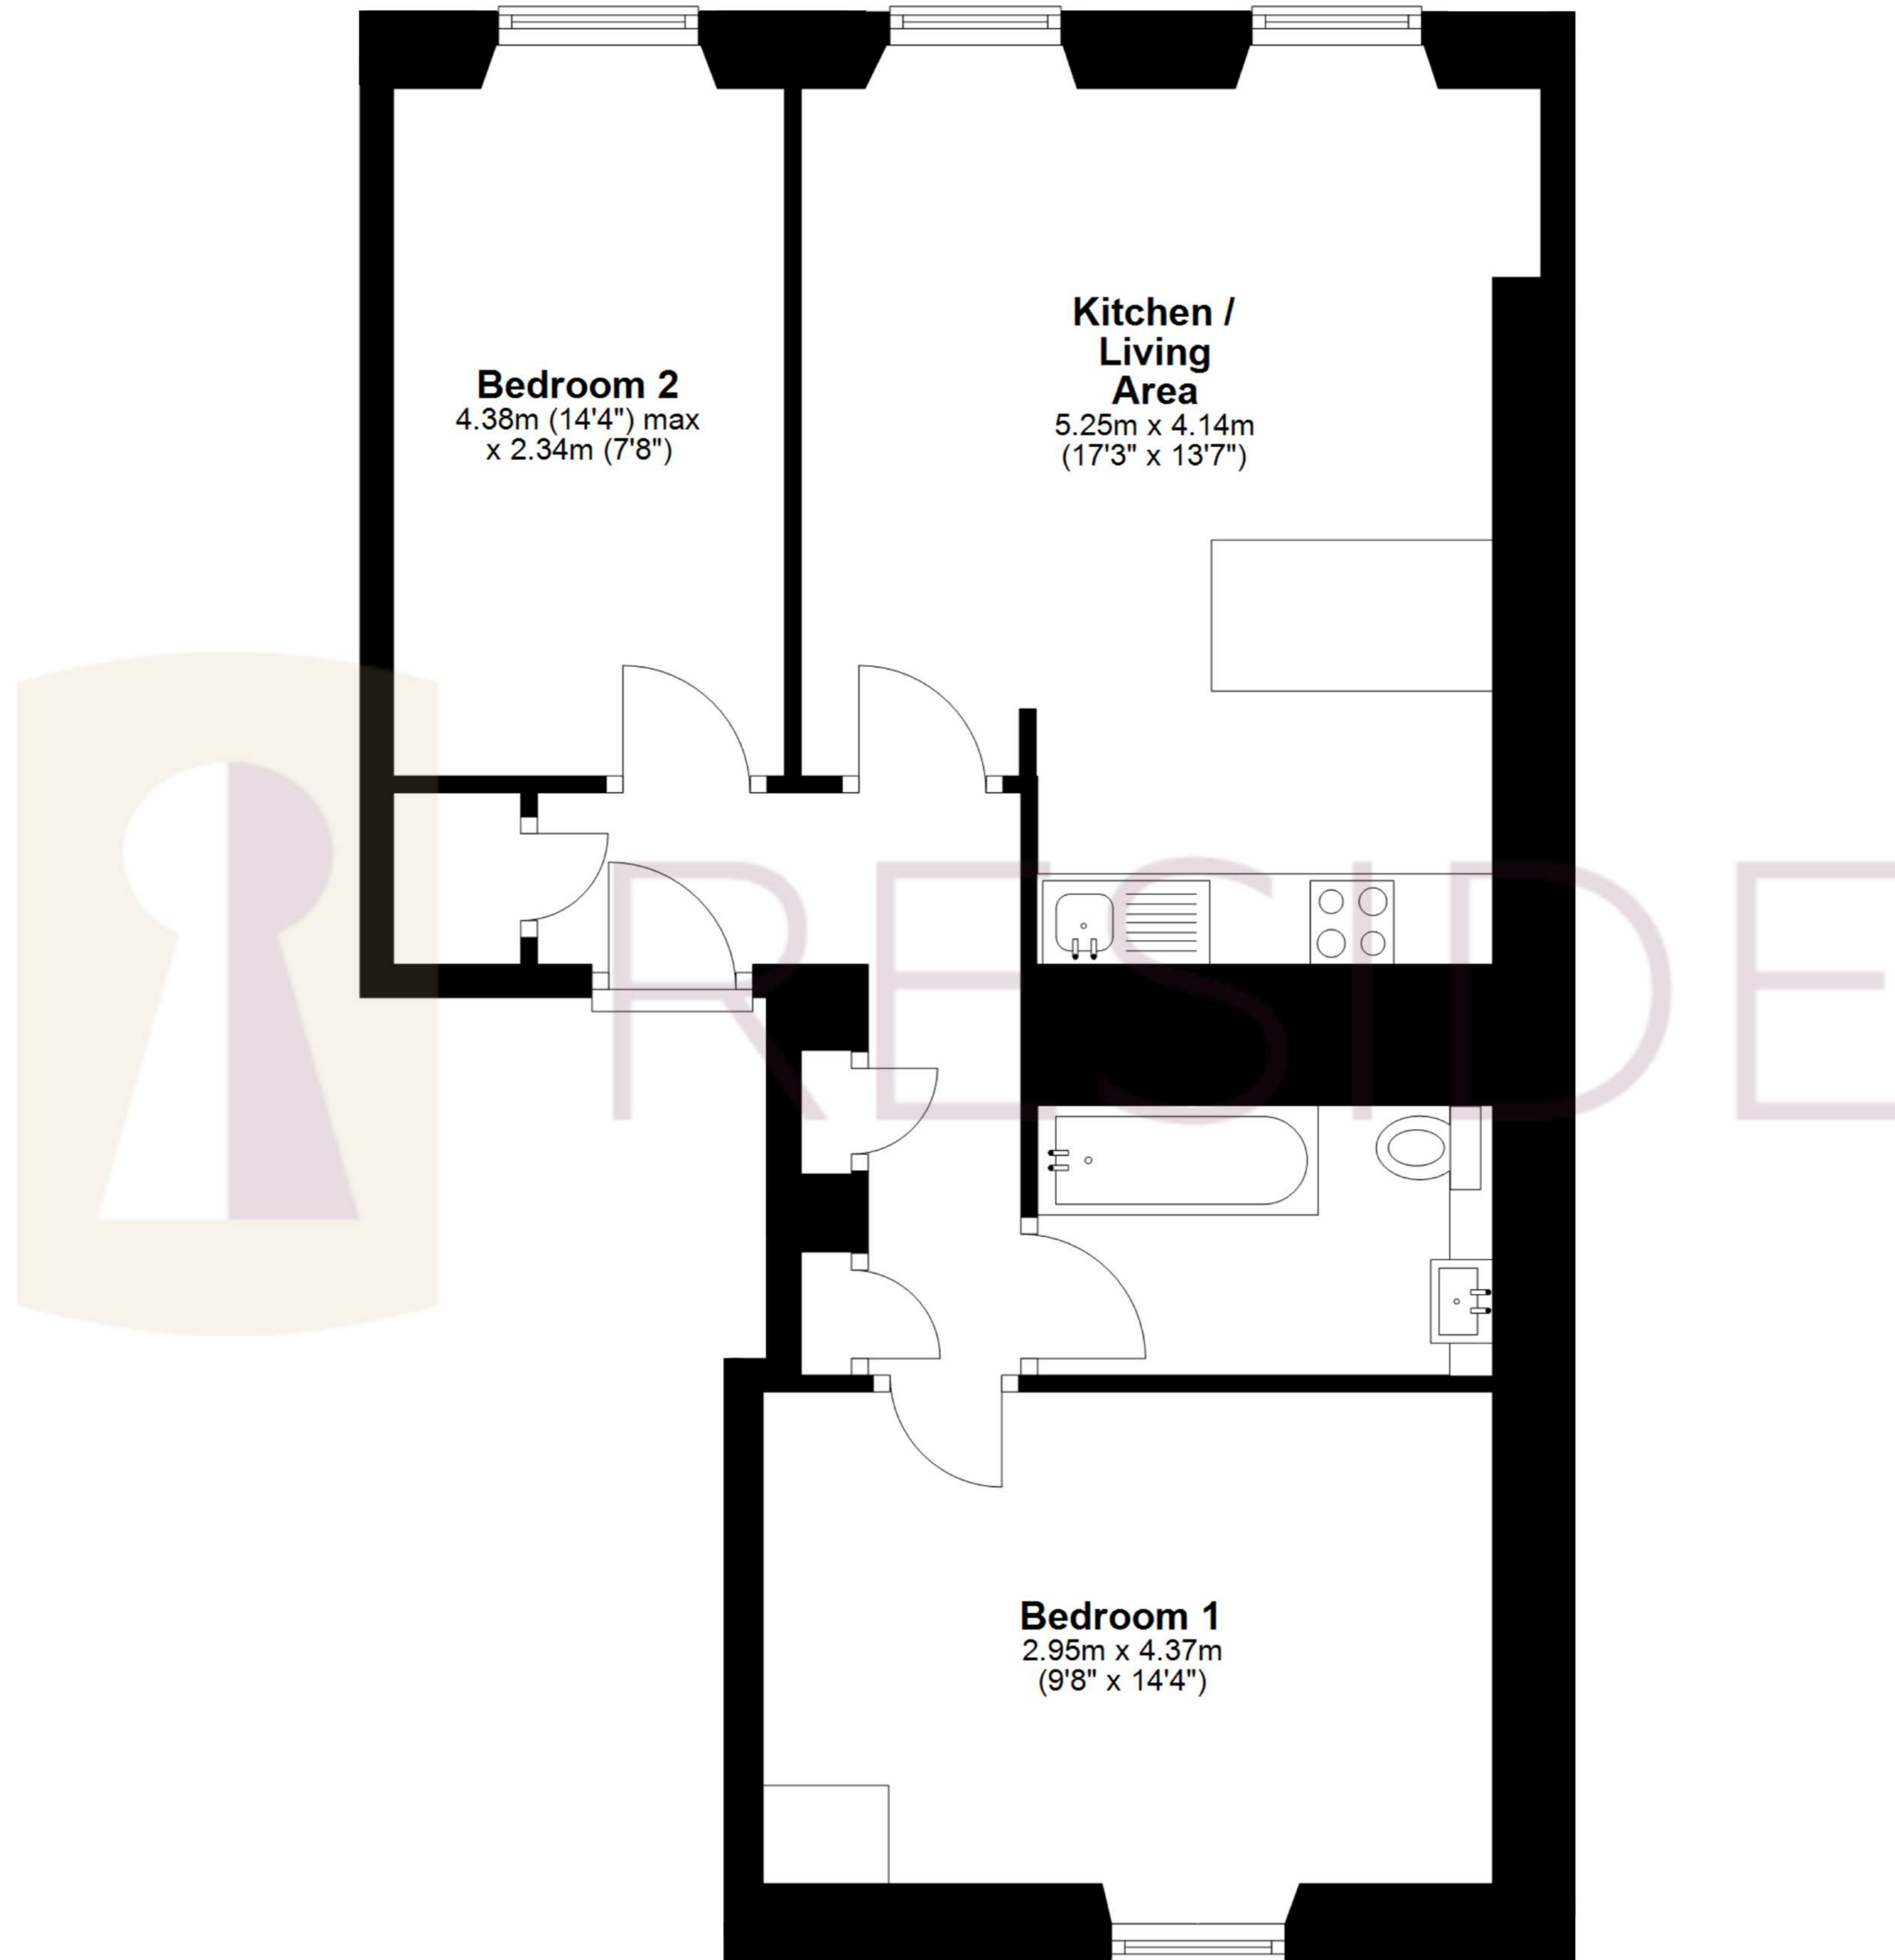

## Second Floor

Total area: approx. 56.7 sq. metres (610.8 sq. feet)

**Flat 3, 19 Alfred Street, Bath**