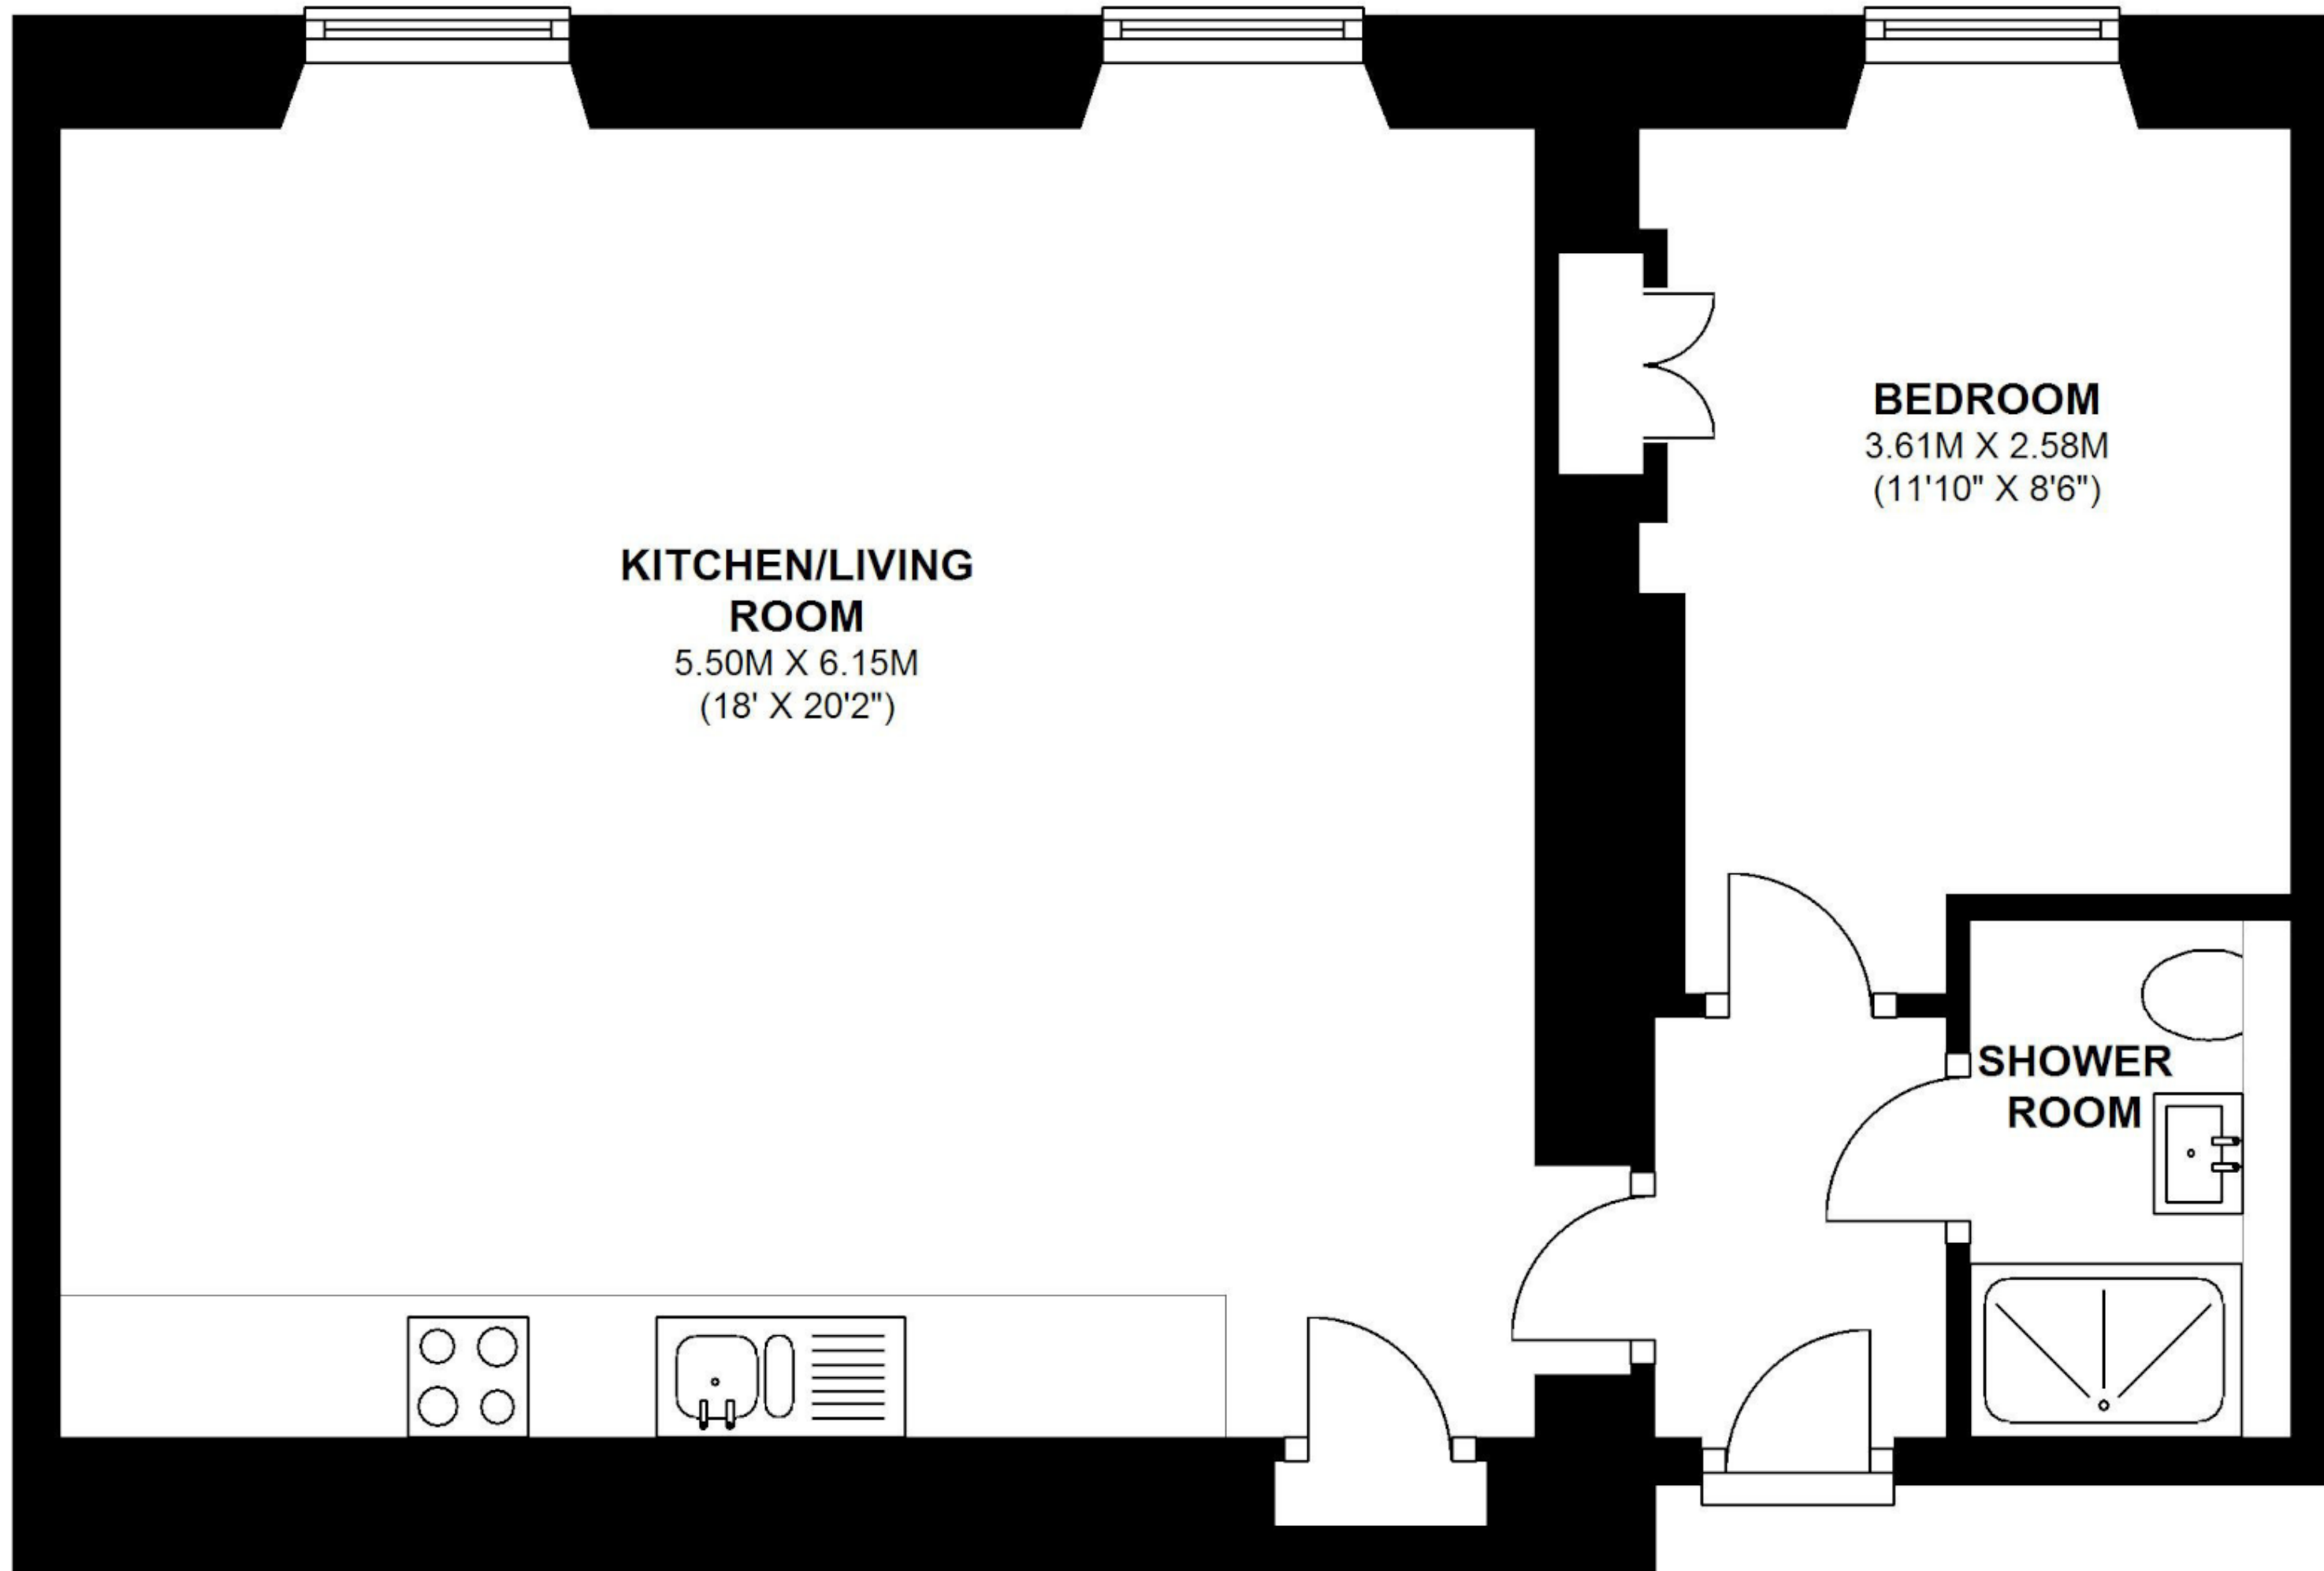

FIRST FLOOR

APPROX. 50.3 SQ. METRES (541.2 SQ. FEET)

TOTAL AREA: APPROX. 50.3 SQ. METRES (541.2 SQ. FEET)

Whilst every attempt has been made to ensure the accuracy of the floor plans contained here, measurements of doors, windows and rooms are approximate and no responsibility is taken by Reside Bath Limited for any error, omission or mis-statement. These plans are for representation purposes only as defined by RICS Code of Measuring Practice and should be used as such by any prospective Tenant. © Copyright Reside Bath Limited 2014. Any copying, reproduction or unauthorised use of this floor plan is strictly prohibited.
Plan produced using PlanUp.

FIRST FLOOR FLAT, MILSOM APARTMENTS, BATH, BA1