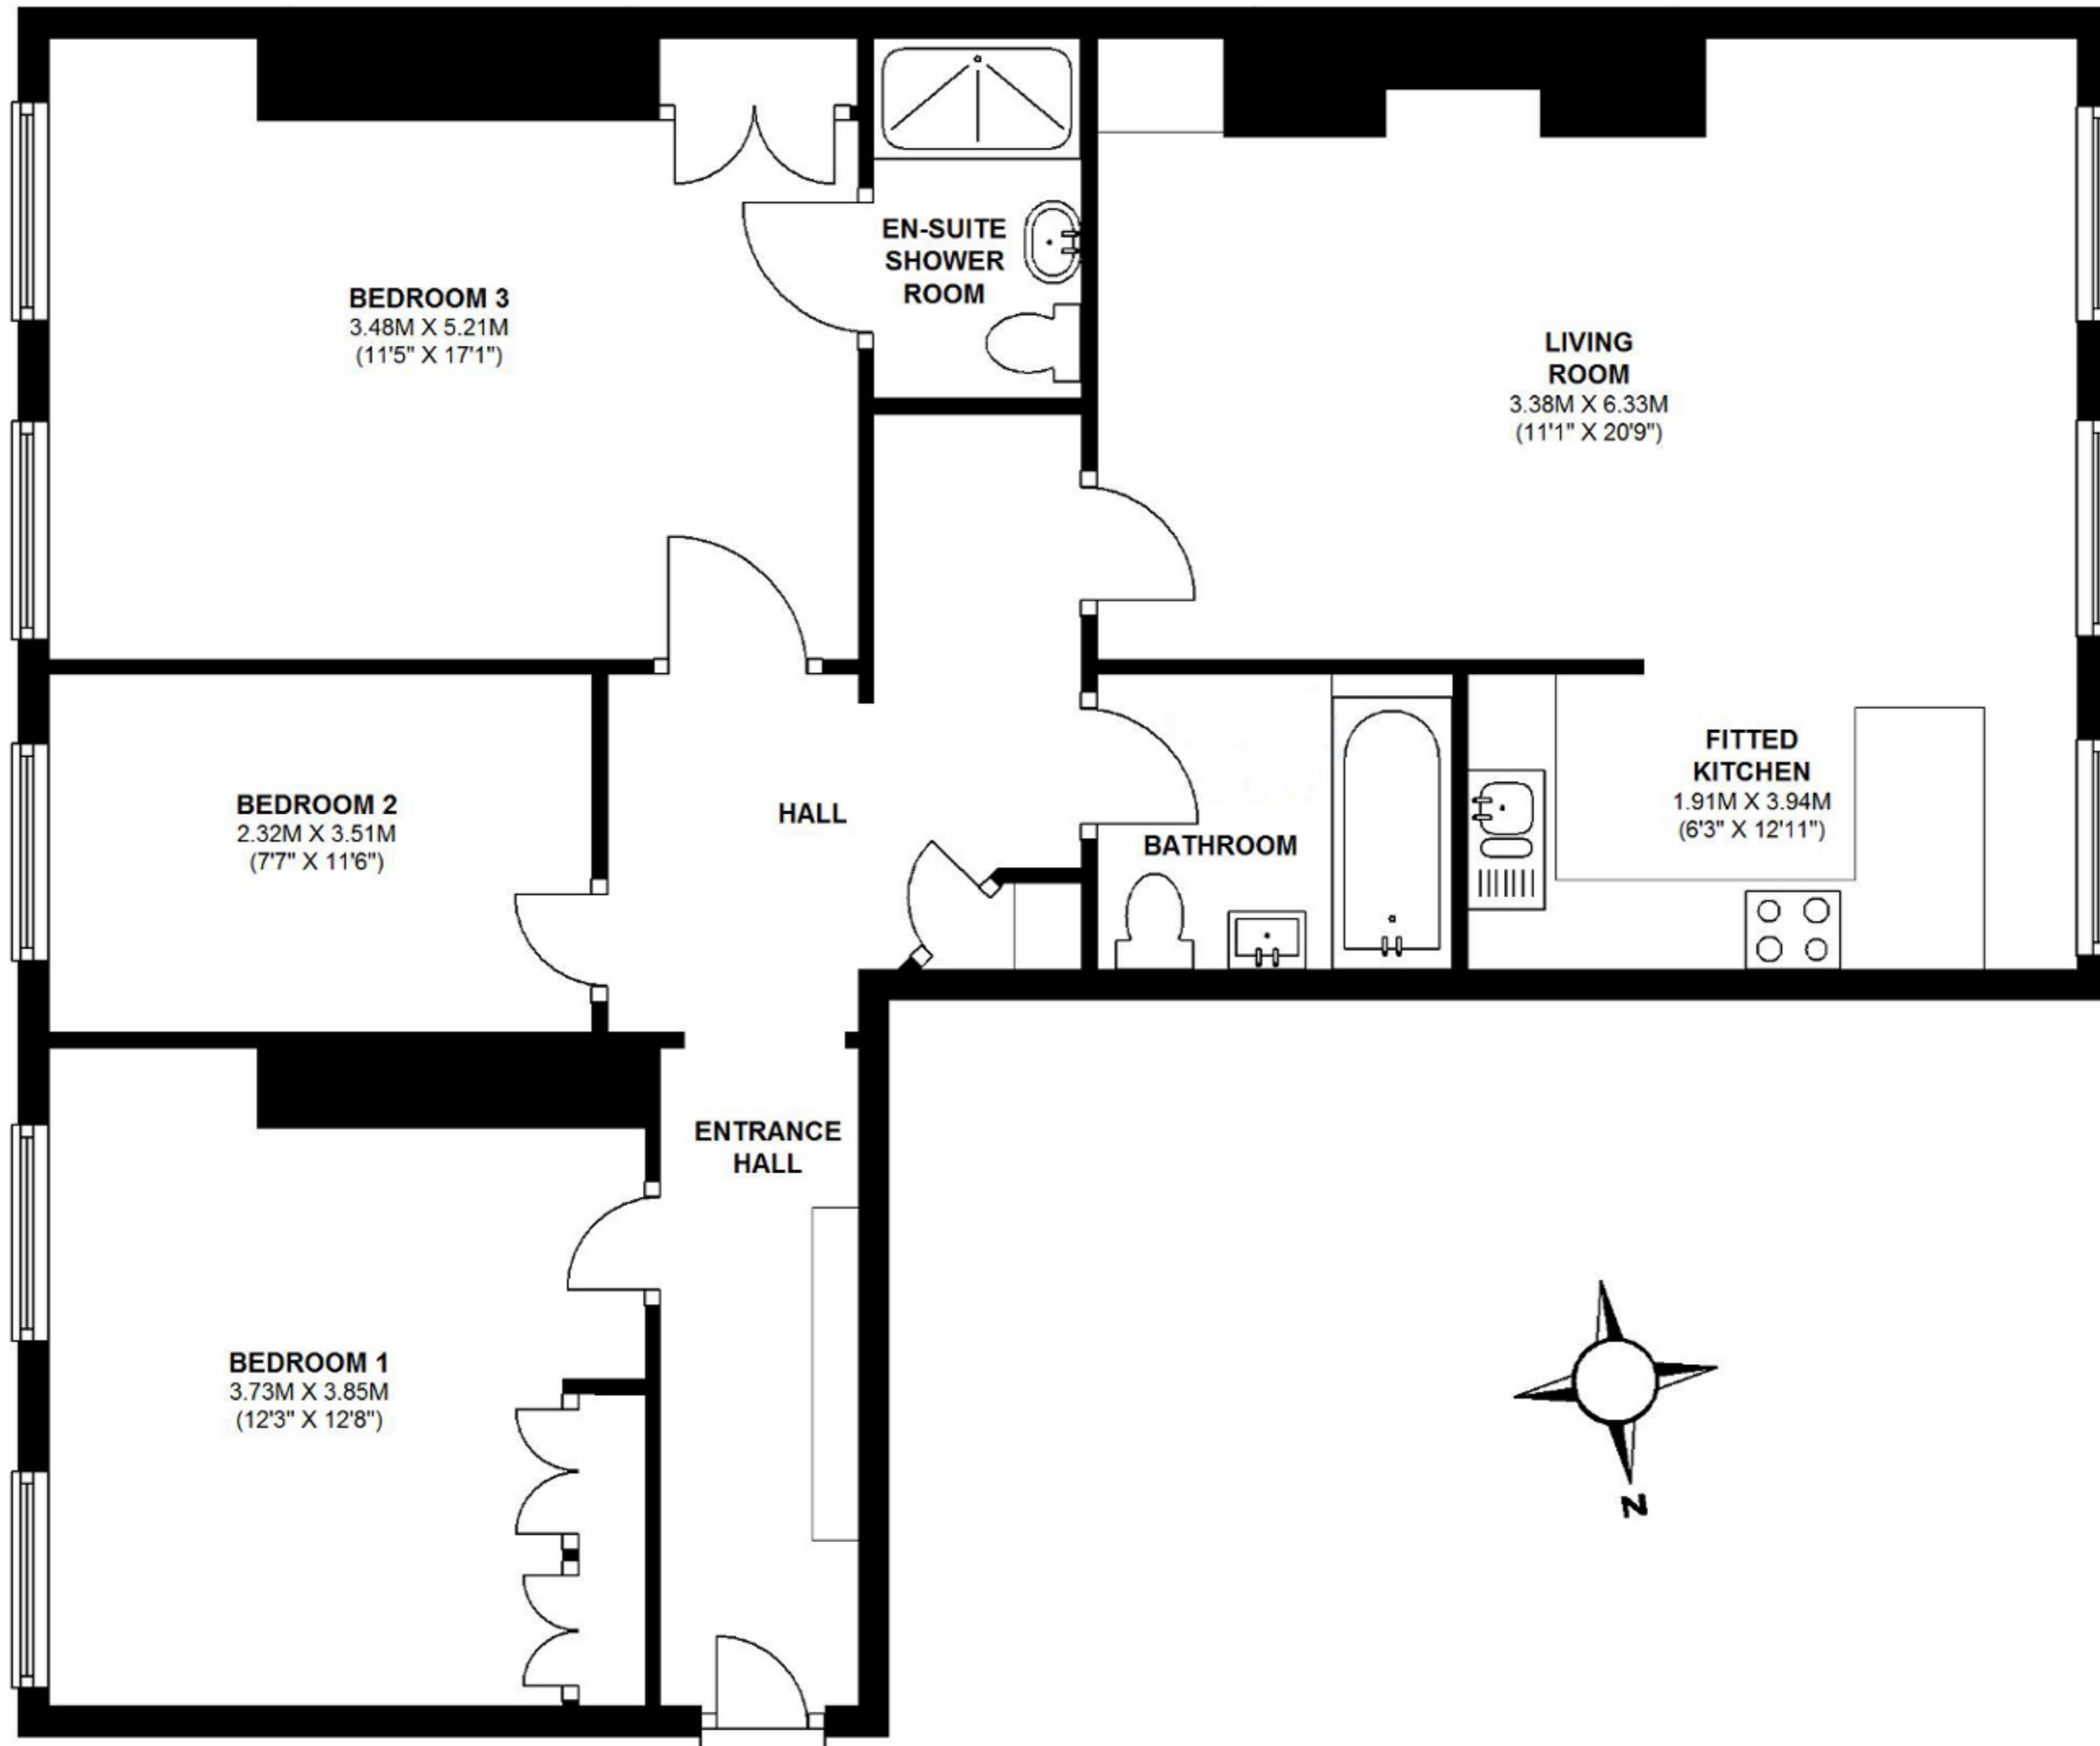

FIRST FLOOR

APPROX. 98.4 SQ. METRES (1059.5 SQ. FEET)

Whilst every attempt has been made to ensure the accuracy of the floor plans contained here, measurements of doors, windows and rooms are approximate and no responsibility is taken by Reside Bath Limited for any error, omission or mis-statement. These plans are for representation purposes only as defined by RICS Code of Measuring Practice and should be used as such by any prospective Tenant.

© Copyright Reside Bath Limited 2013. Any copying, reproduction or unauthorised use of this floor plan is strictly prohibited.
Plan produced using The Mobile Agent.

FIRST FLOOR FLAT, MARLBOROUGH BUILDINGS, BATH, BA1