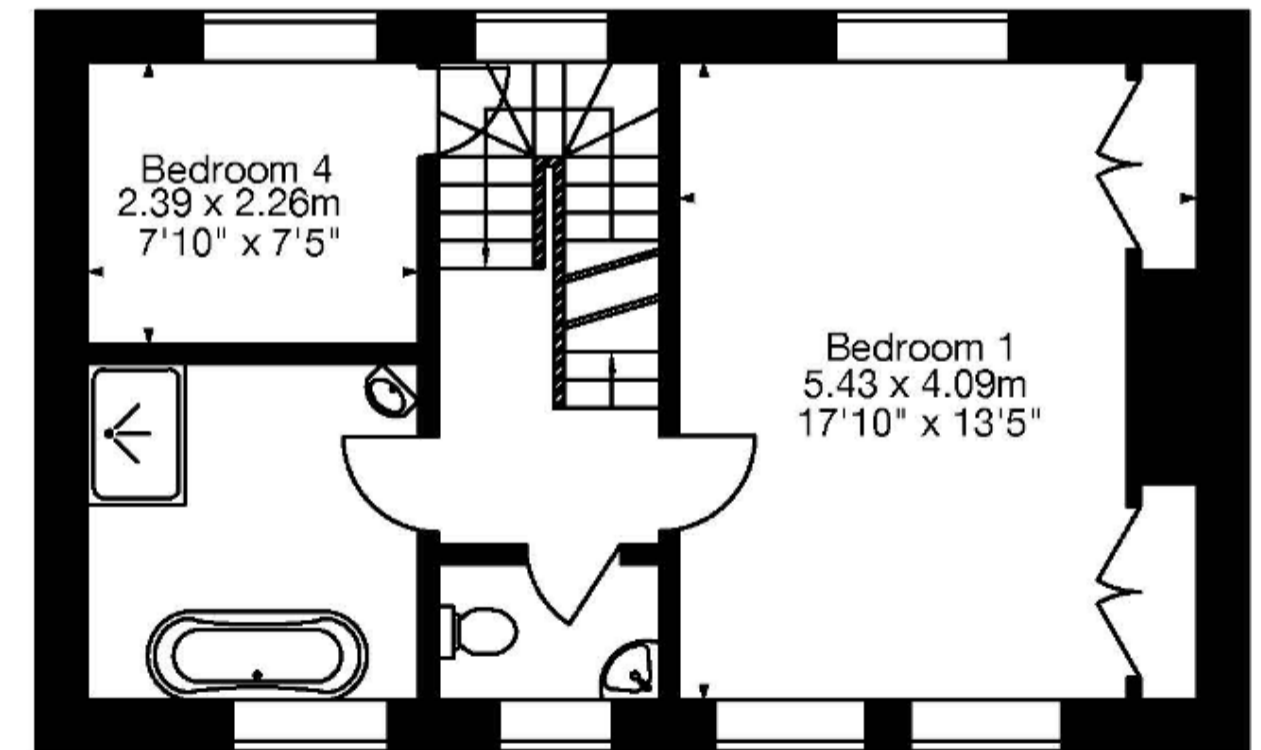

Charlotte Street,  
Bath BA1 2ND  
Approx. Gross Internal Area  
1826 Sq Ft - 169 Sq M

Basement

Second Floor

Ground Floor

First Floor