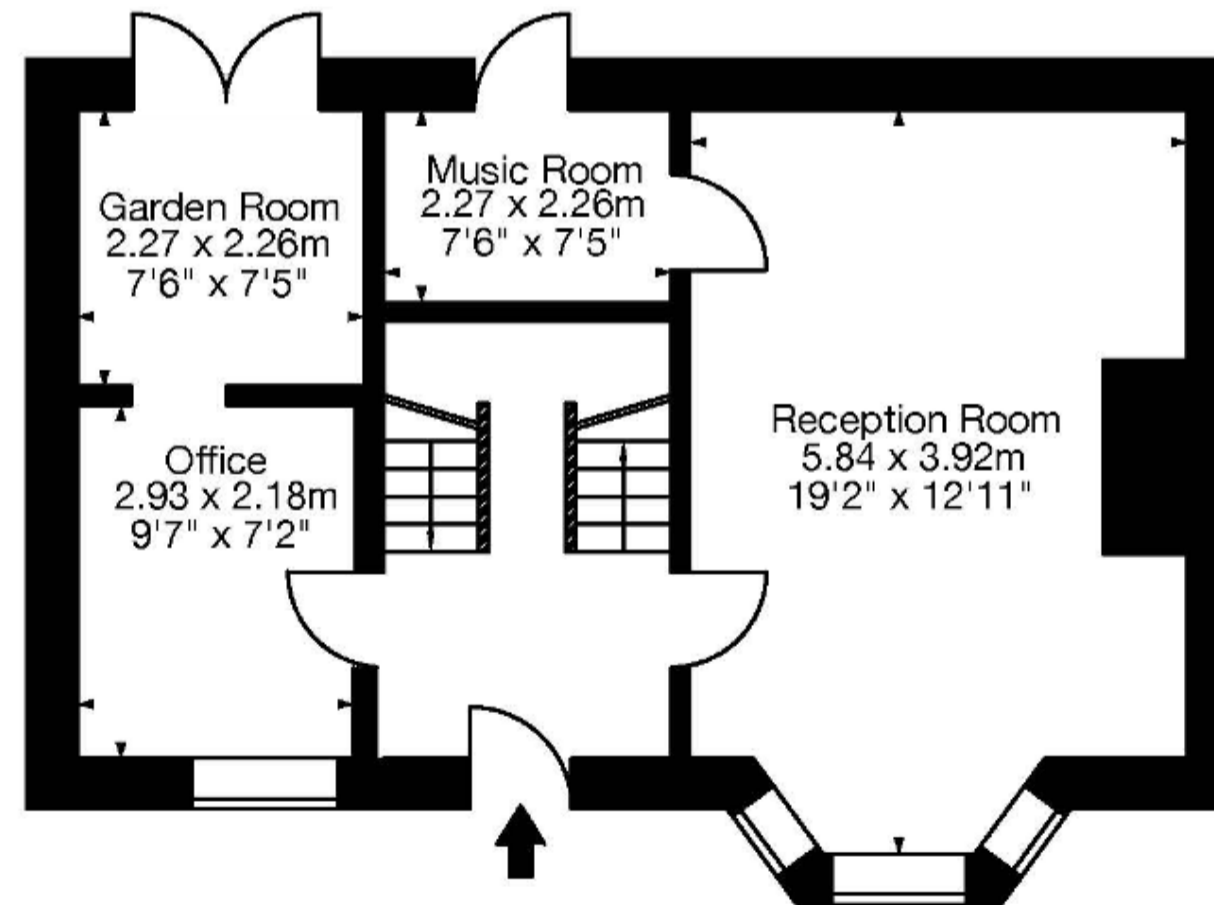

Charlotte Street,  
Bath BA1 2ND  
Approx. Gross Internal Area  
1826 Sq Ft - 169 Sq M

Basement

Second Floor

Ground Floor

First Floor