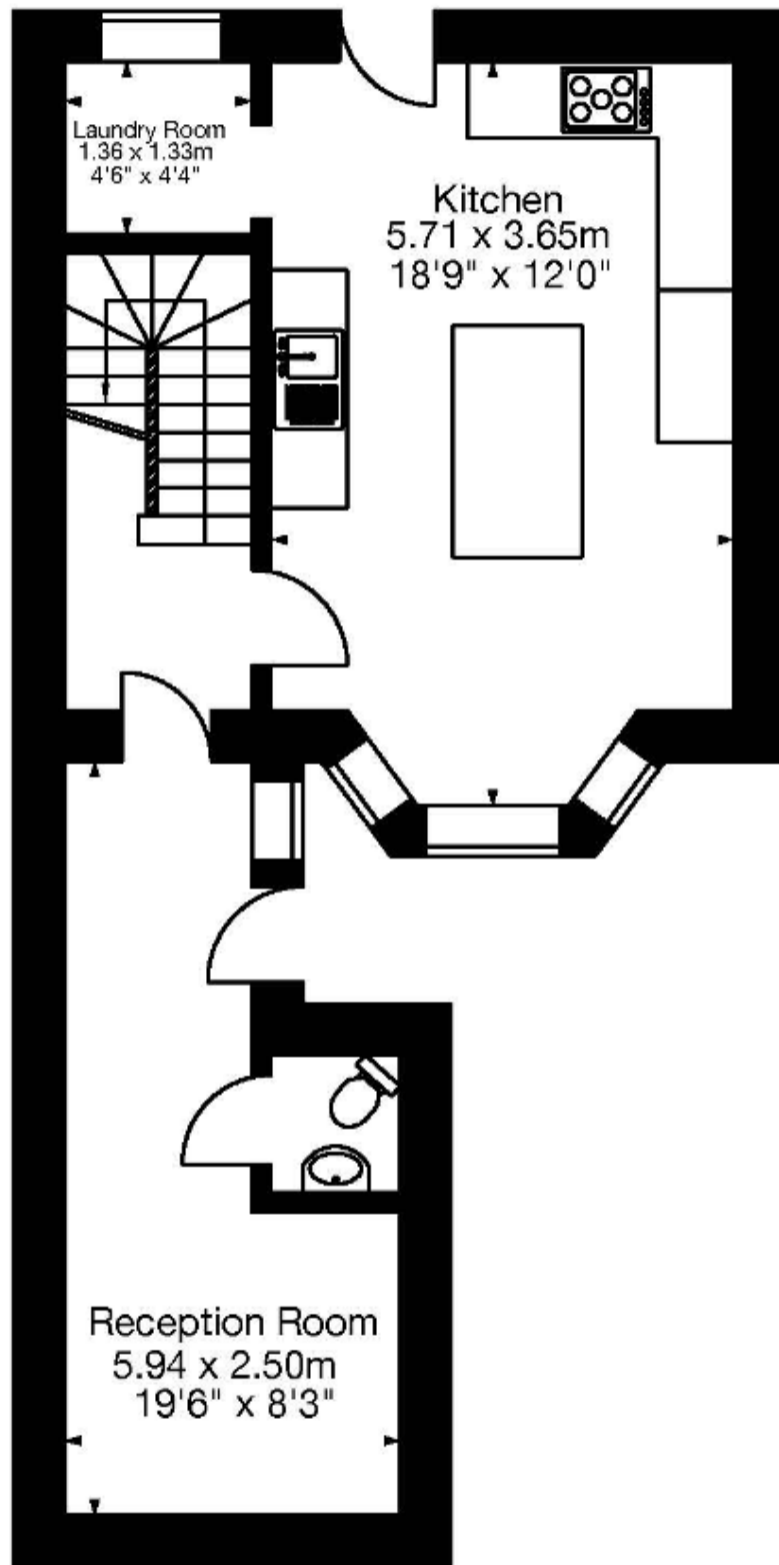

Charlotte Street,  
Bath BA1 2ND  
Approx. Gross Internal Area  
1826 Sq Ft - 169 Sq M

Basement

Second Floor

Ground Floor

First Floor