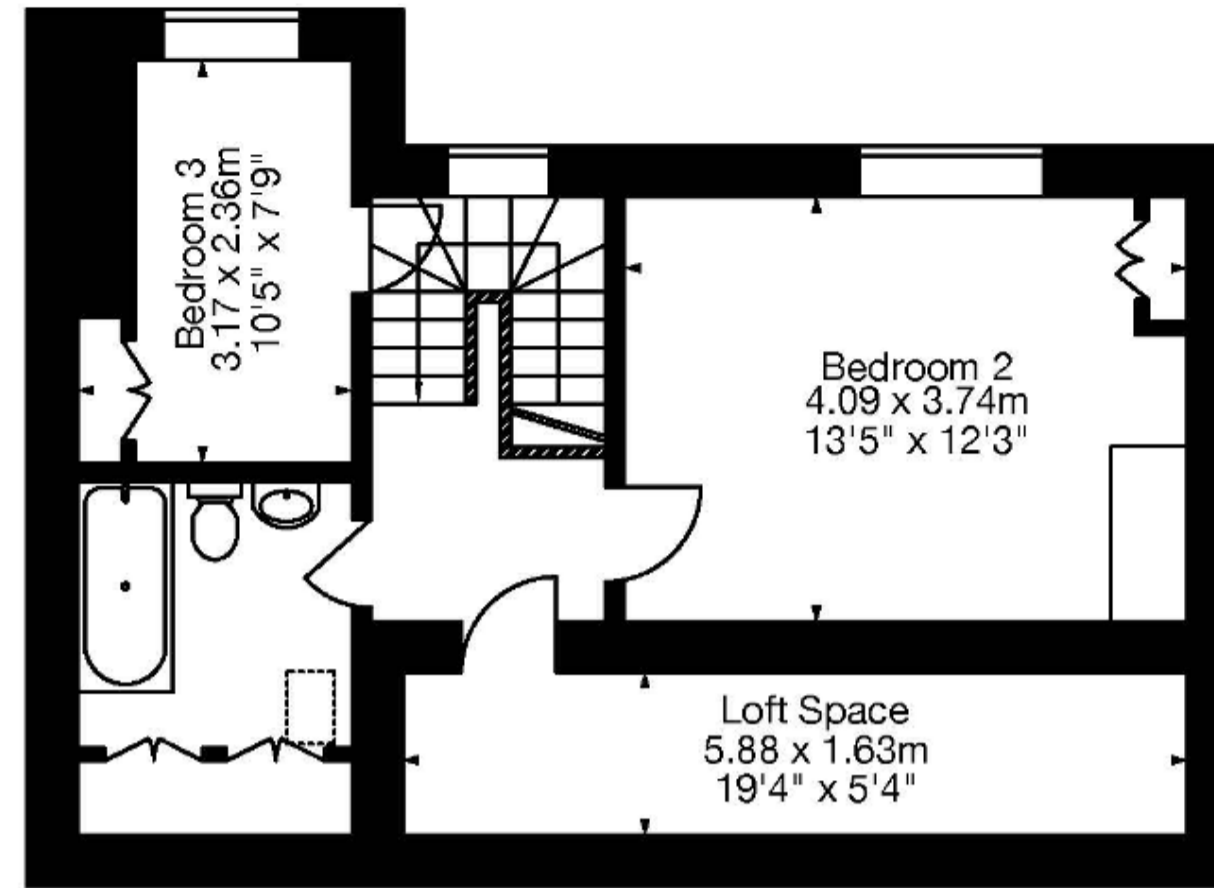

Charlotte Street,  
Bath BA1 2ND  
Approx. Gross Internal Area  
1826 Sq Ft - 169 Sq M

Basement

Second Floor

Ground Floor

First Floor