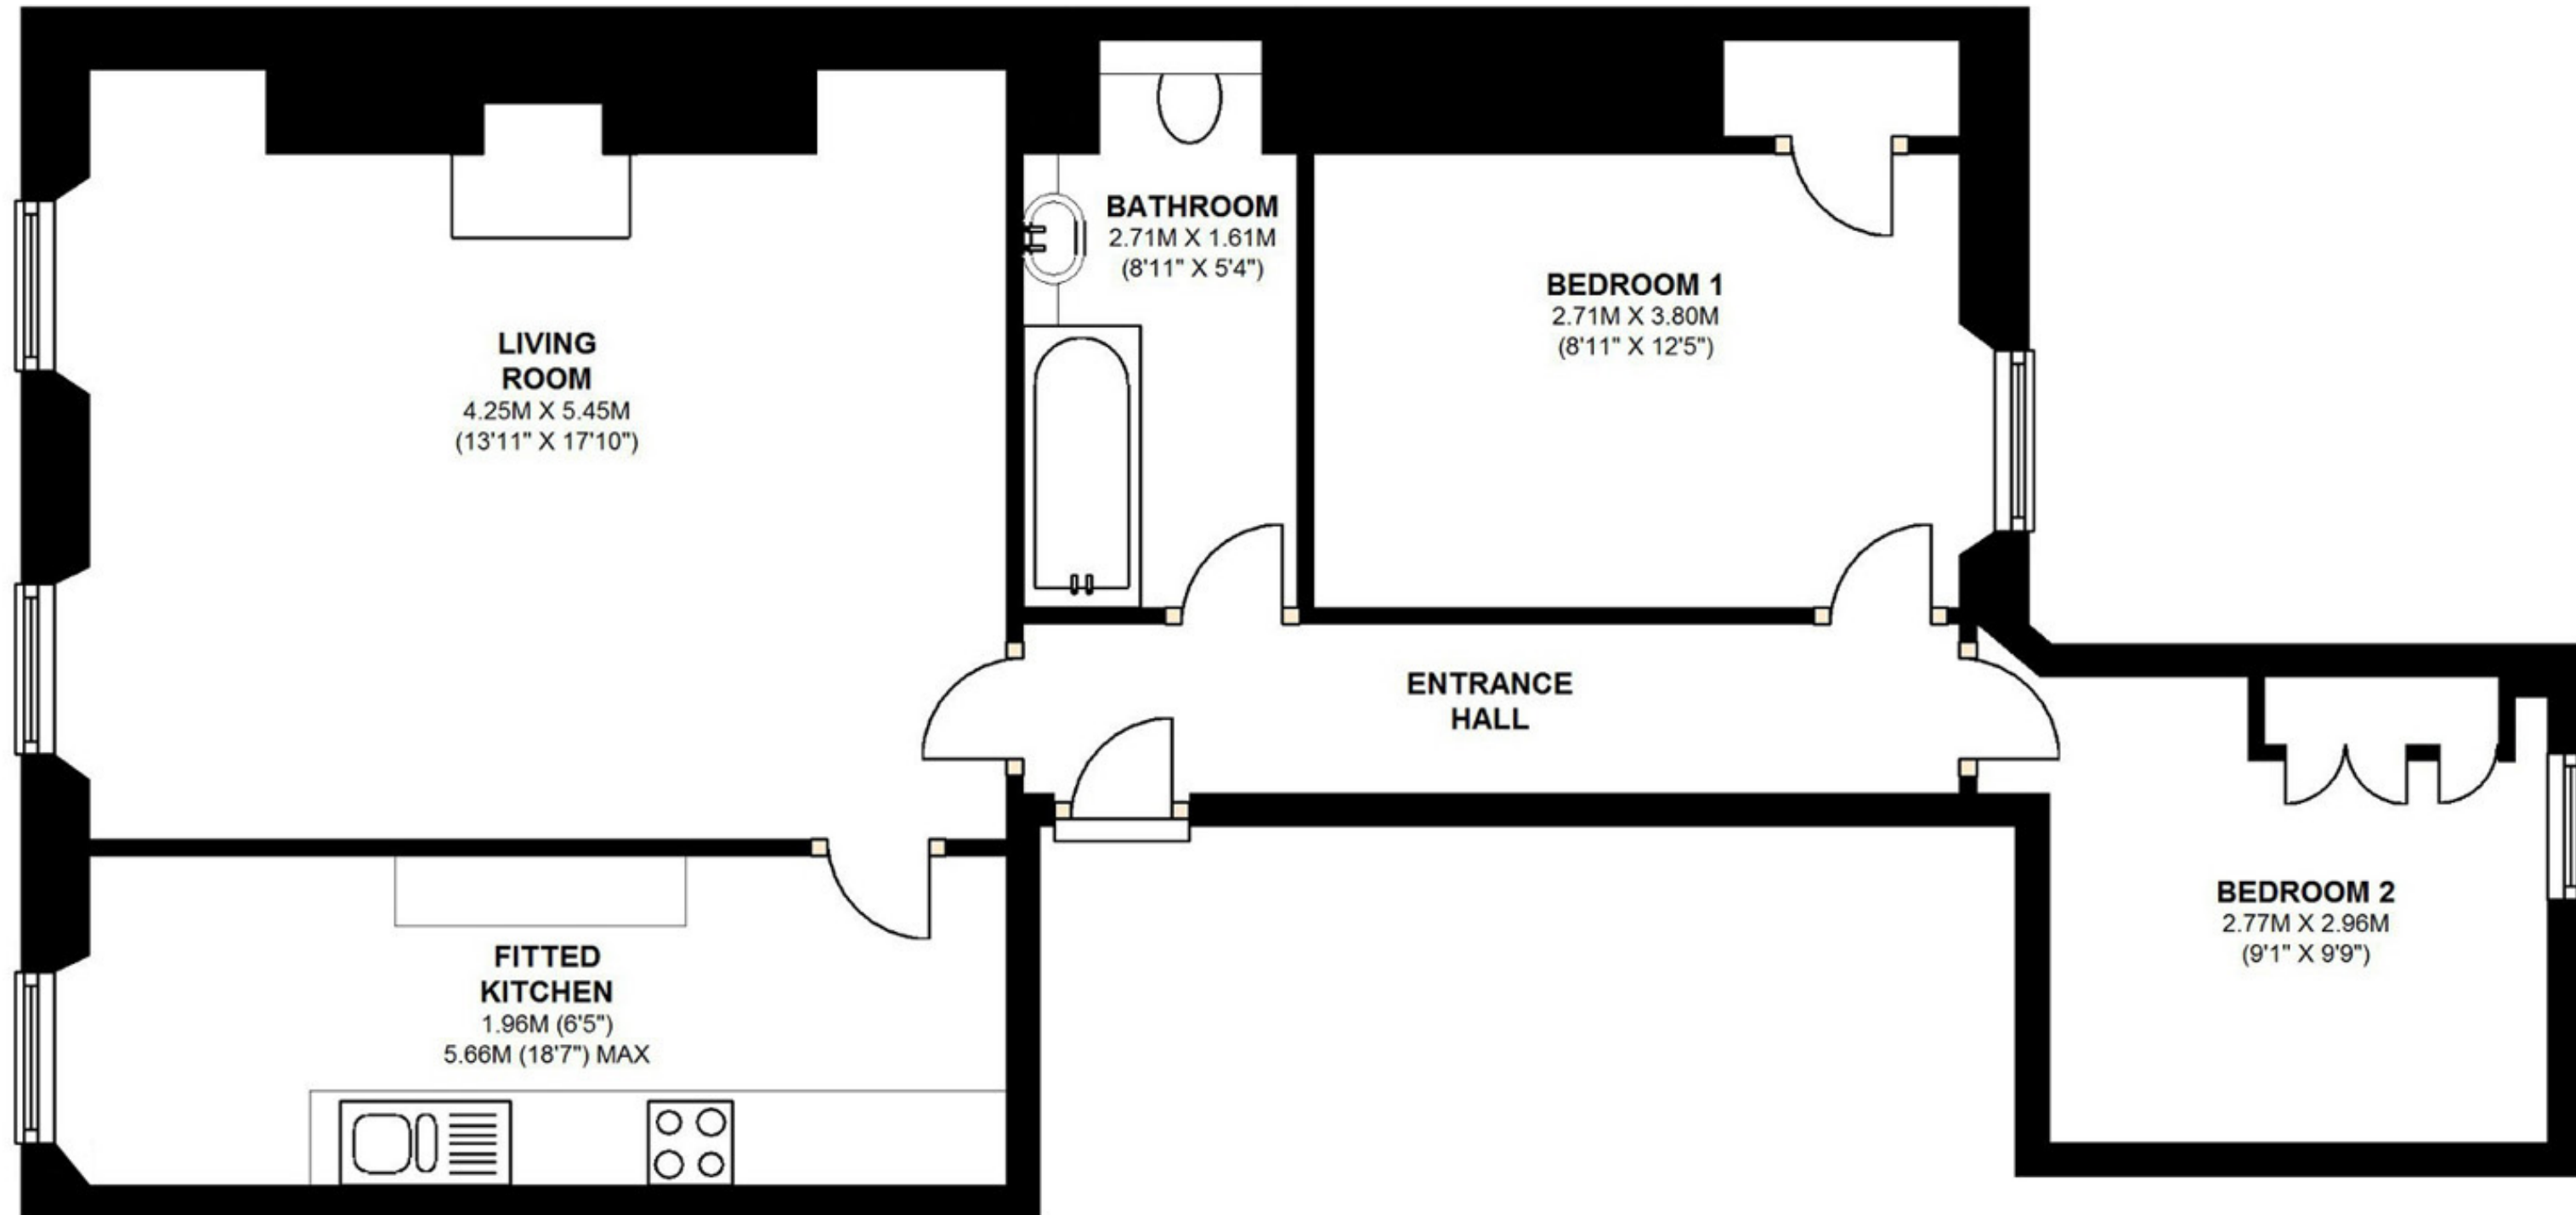

FIRST FLOOR

APPROX. 69.5 SQ. METRES (748.6 SQ. FEET)

Whilst every attempt has been made to ensure the accuracy of the floor plans contained here, measurements of doors, windows and rooms are approximate and no responsibility is taken by Reside Bath Limited for any error, omission or mis-statement. These plans are for representation purposes only as defined by RICS Code of Measuring Practice and should be used as such by any prospective Tenant.

© Copyright Reside Bath Limited 2012. Any copying, reproduction or unauthorised use of this floor plan is strictly prohibited.
Plan produced using The Mobile Agent.

FIRST FLOOR FLAT, GREEN PARK, BATH, BA1