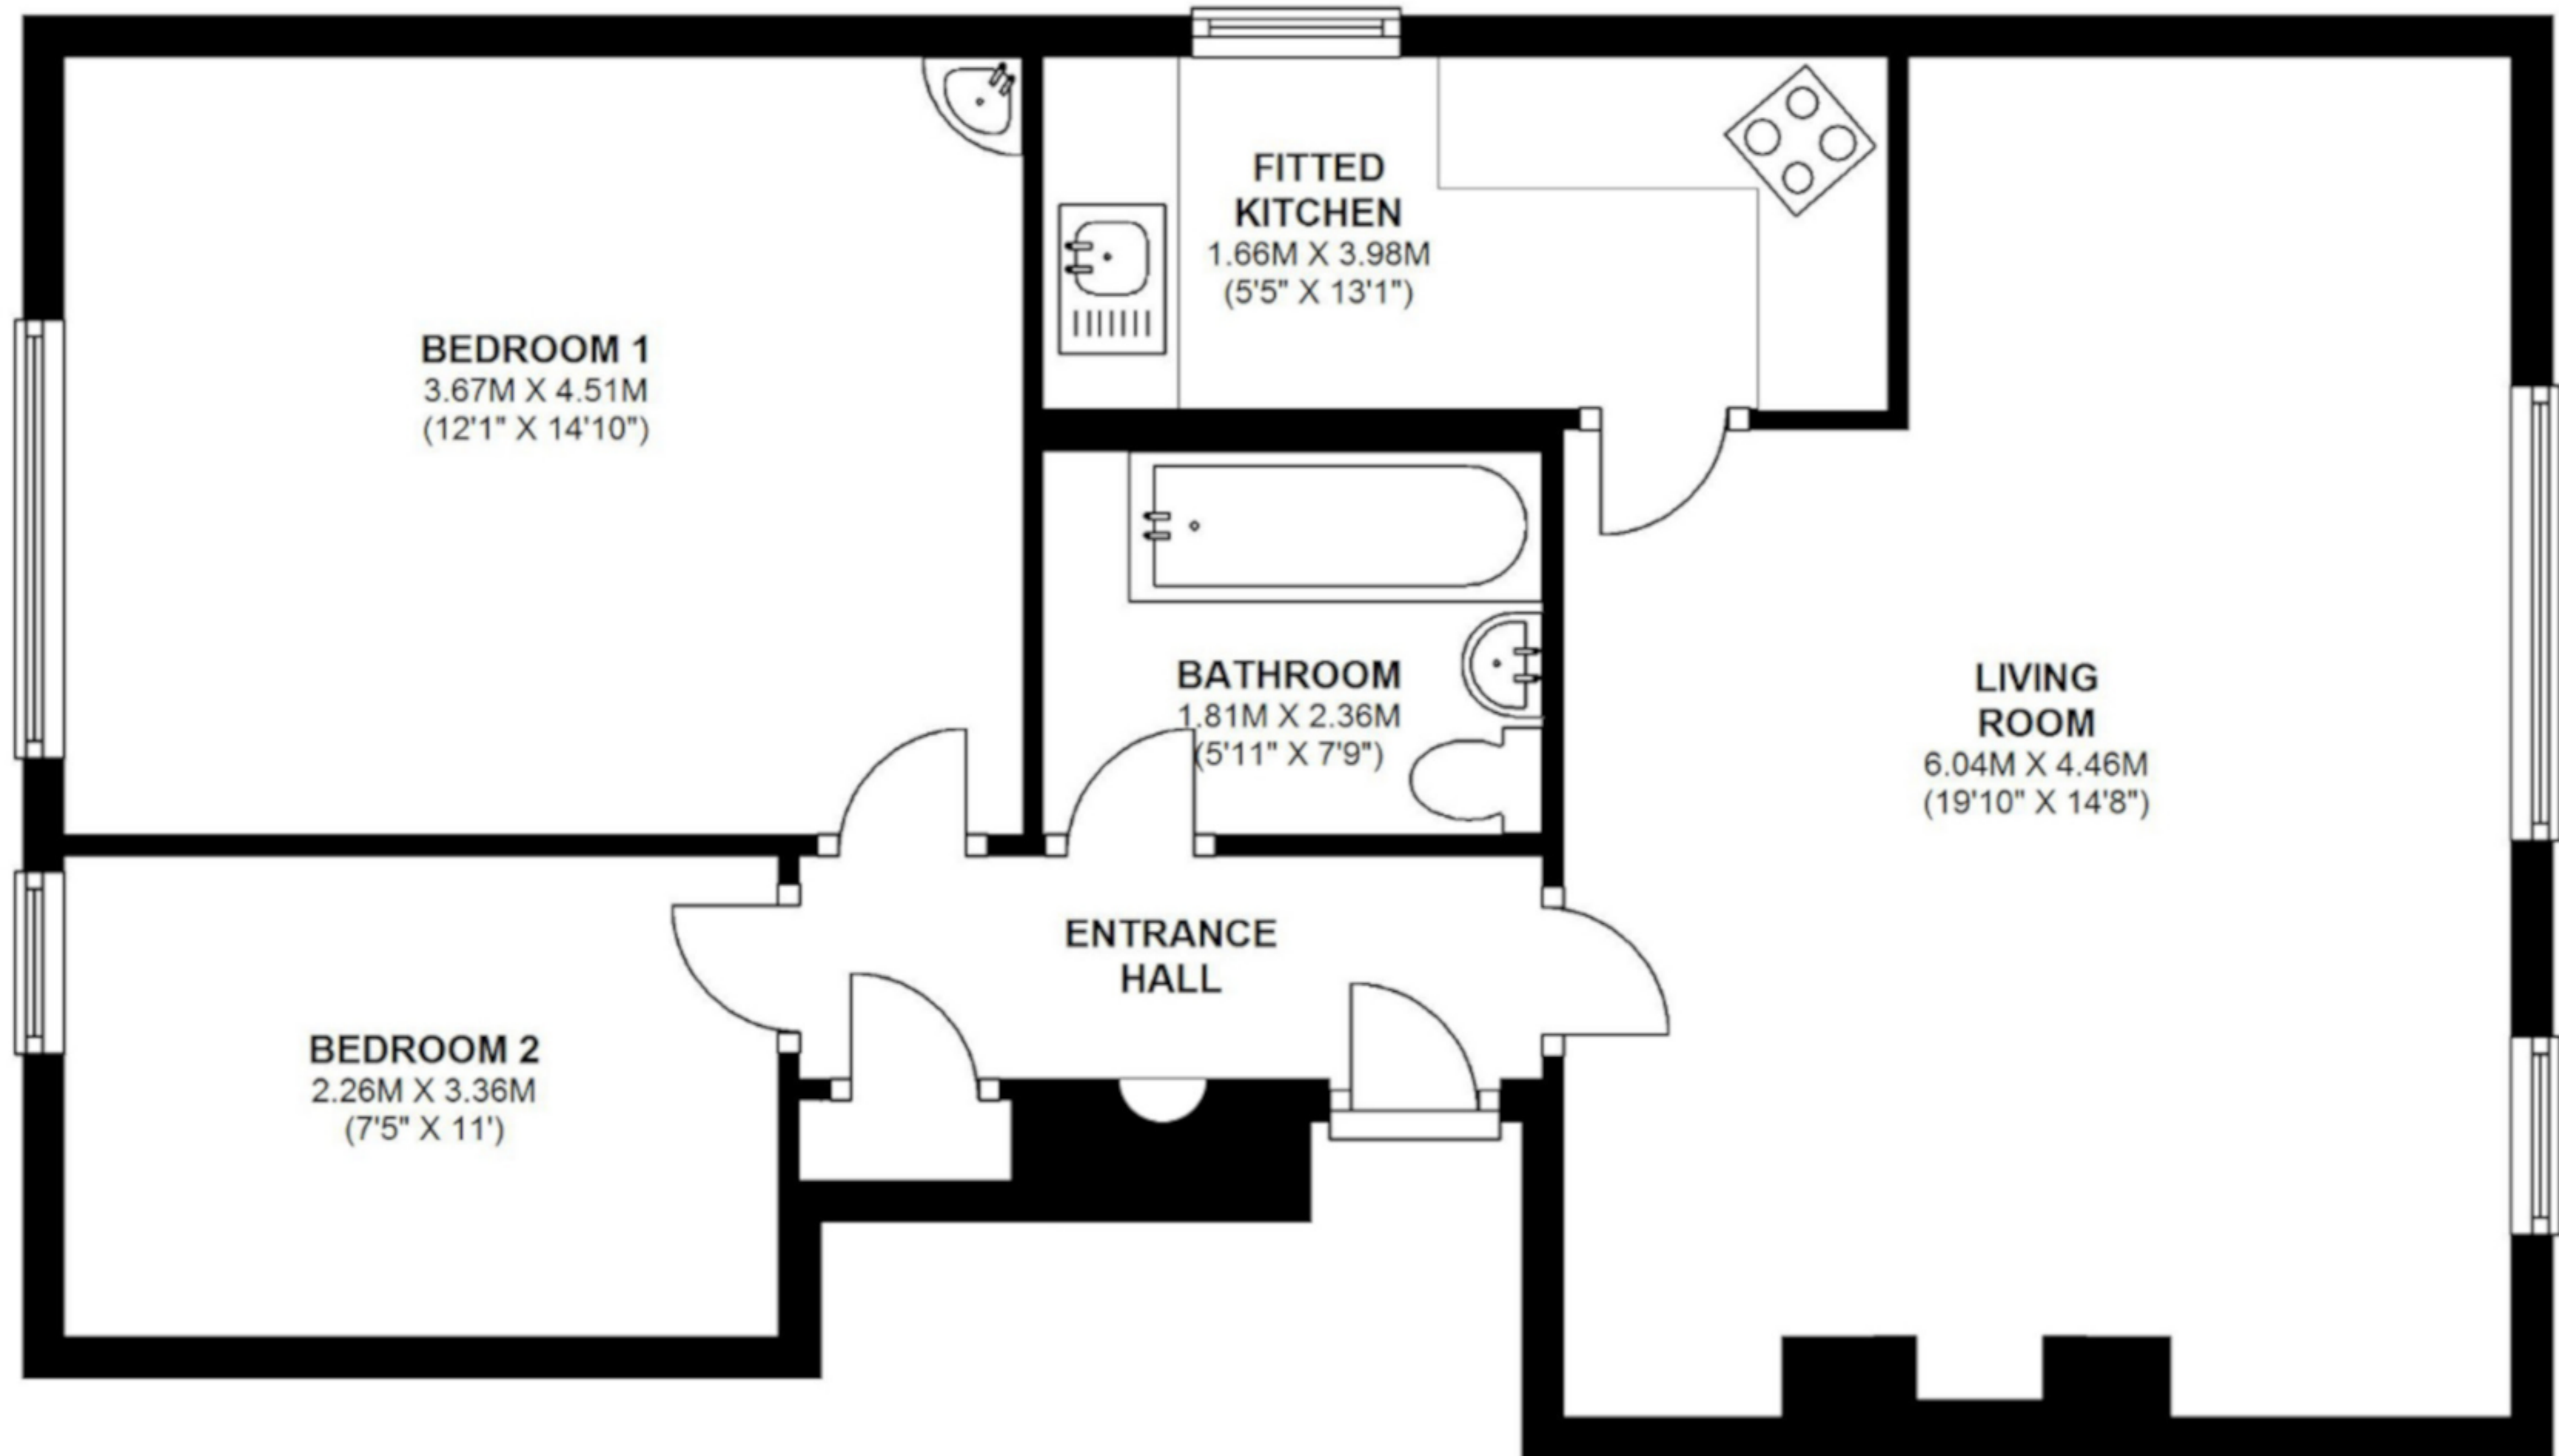

TOP FLOOR

APPROX. 66.4 SQ. METRES (714.4 SQ. FEET)

Whilst every attempt has been made to ensure the accuracy of the floor plans contained here, measurements of doors, windows and rooms are approximate and no responsibility is taken by Reside Bath Limited for any error, omission or mis-statement. These plans are for representation purposes only as defined by RICS Code of Measuring Practice and should be used as such by any prospective Tenant.

© Copyright Reside Bath Limited 2012. Any copying, reproduction or unauthorised use of this floor plan is strictly prohibited.
Plan produced using The Mobile Agent.

TOP FLOOR FLAT, QUEENS PARADE, BATH, BA1