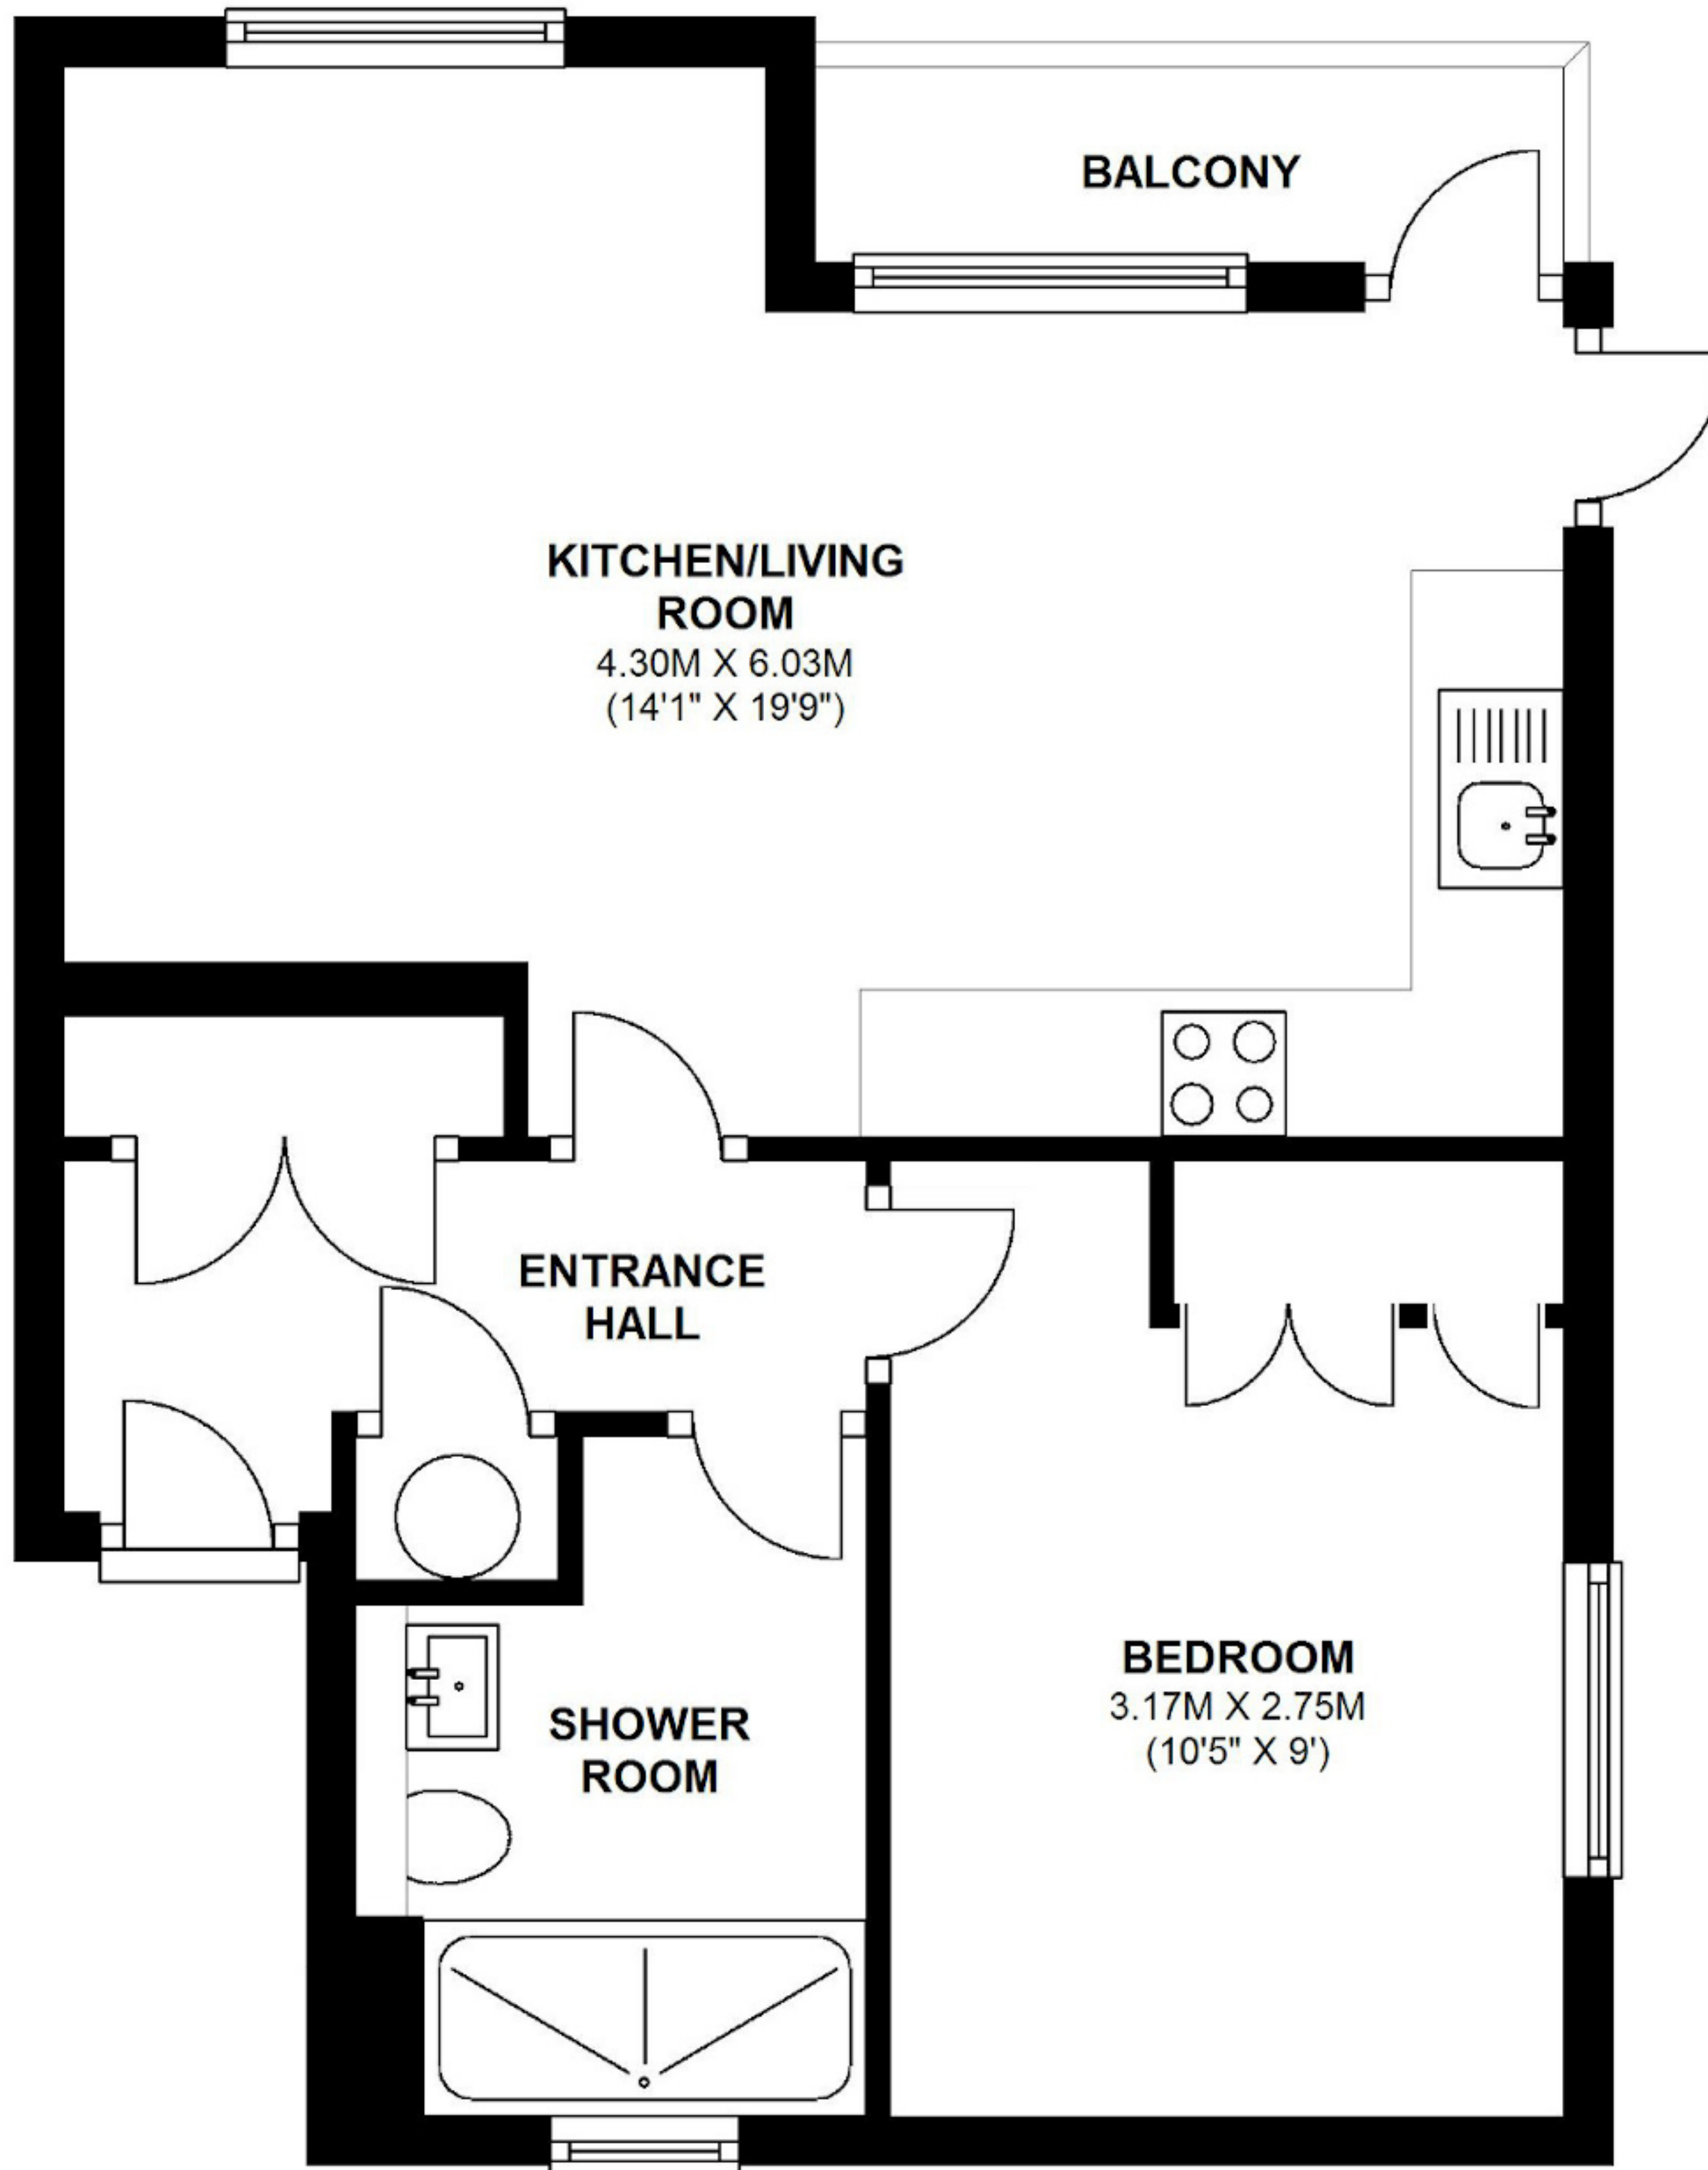

FIRST FLOOR

APPROX. 43.6 SQ. METRES (469.7 SQ. FEET)

TOTAL AREA: APPROX. 43.6 SQ. METRES (469.7 SQ. FEET)

Whilst every attempt has been made to ensure the accuracy of the floor plans contained here, measurements of doors, windows and rooms are approximate and no responsibility is taken by Reside Bath Limited for any error, omission or mis-statement. These plans are for representation purposes only as defined by RICS Code of Measuring Practice and should be used as such by any prospective Tenant.

© Copyright Reside Bath Limited 2013. Any copying, reproduction or unauthorised use of this floor plan is strictly prohibited.
Plan produced using PlanUp.

18 LANSDOWN VILLAS, CAMDEN ROW, BATH, BA1