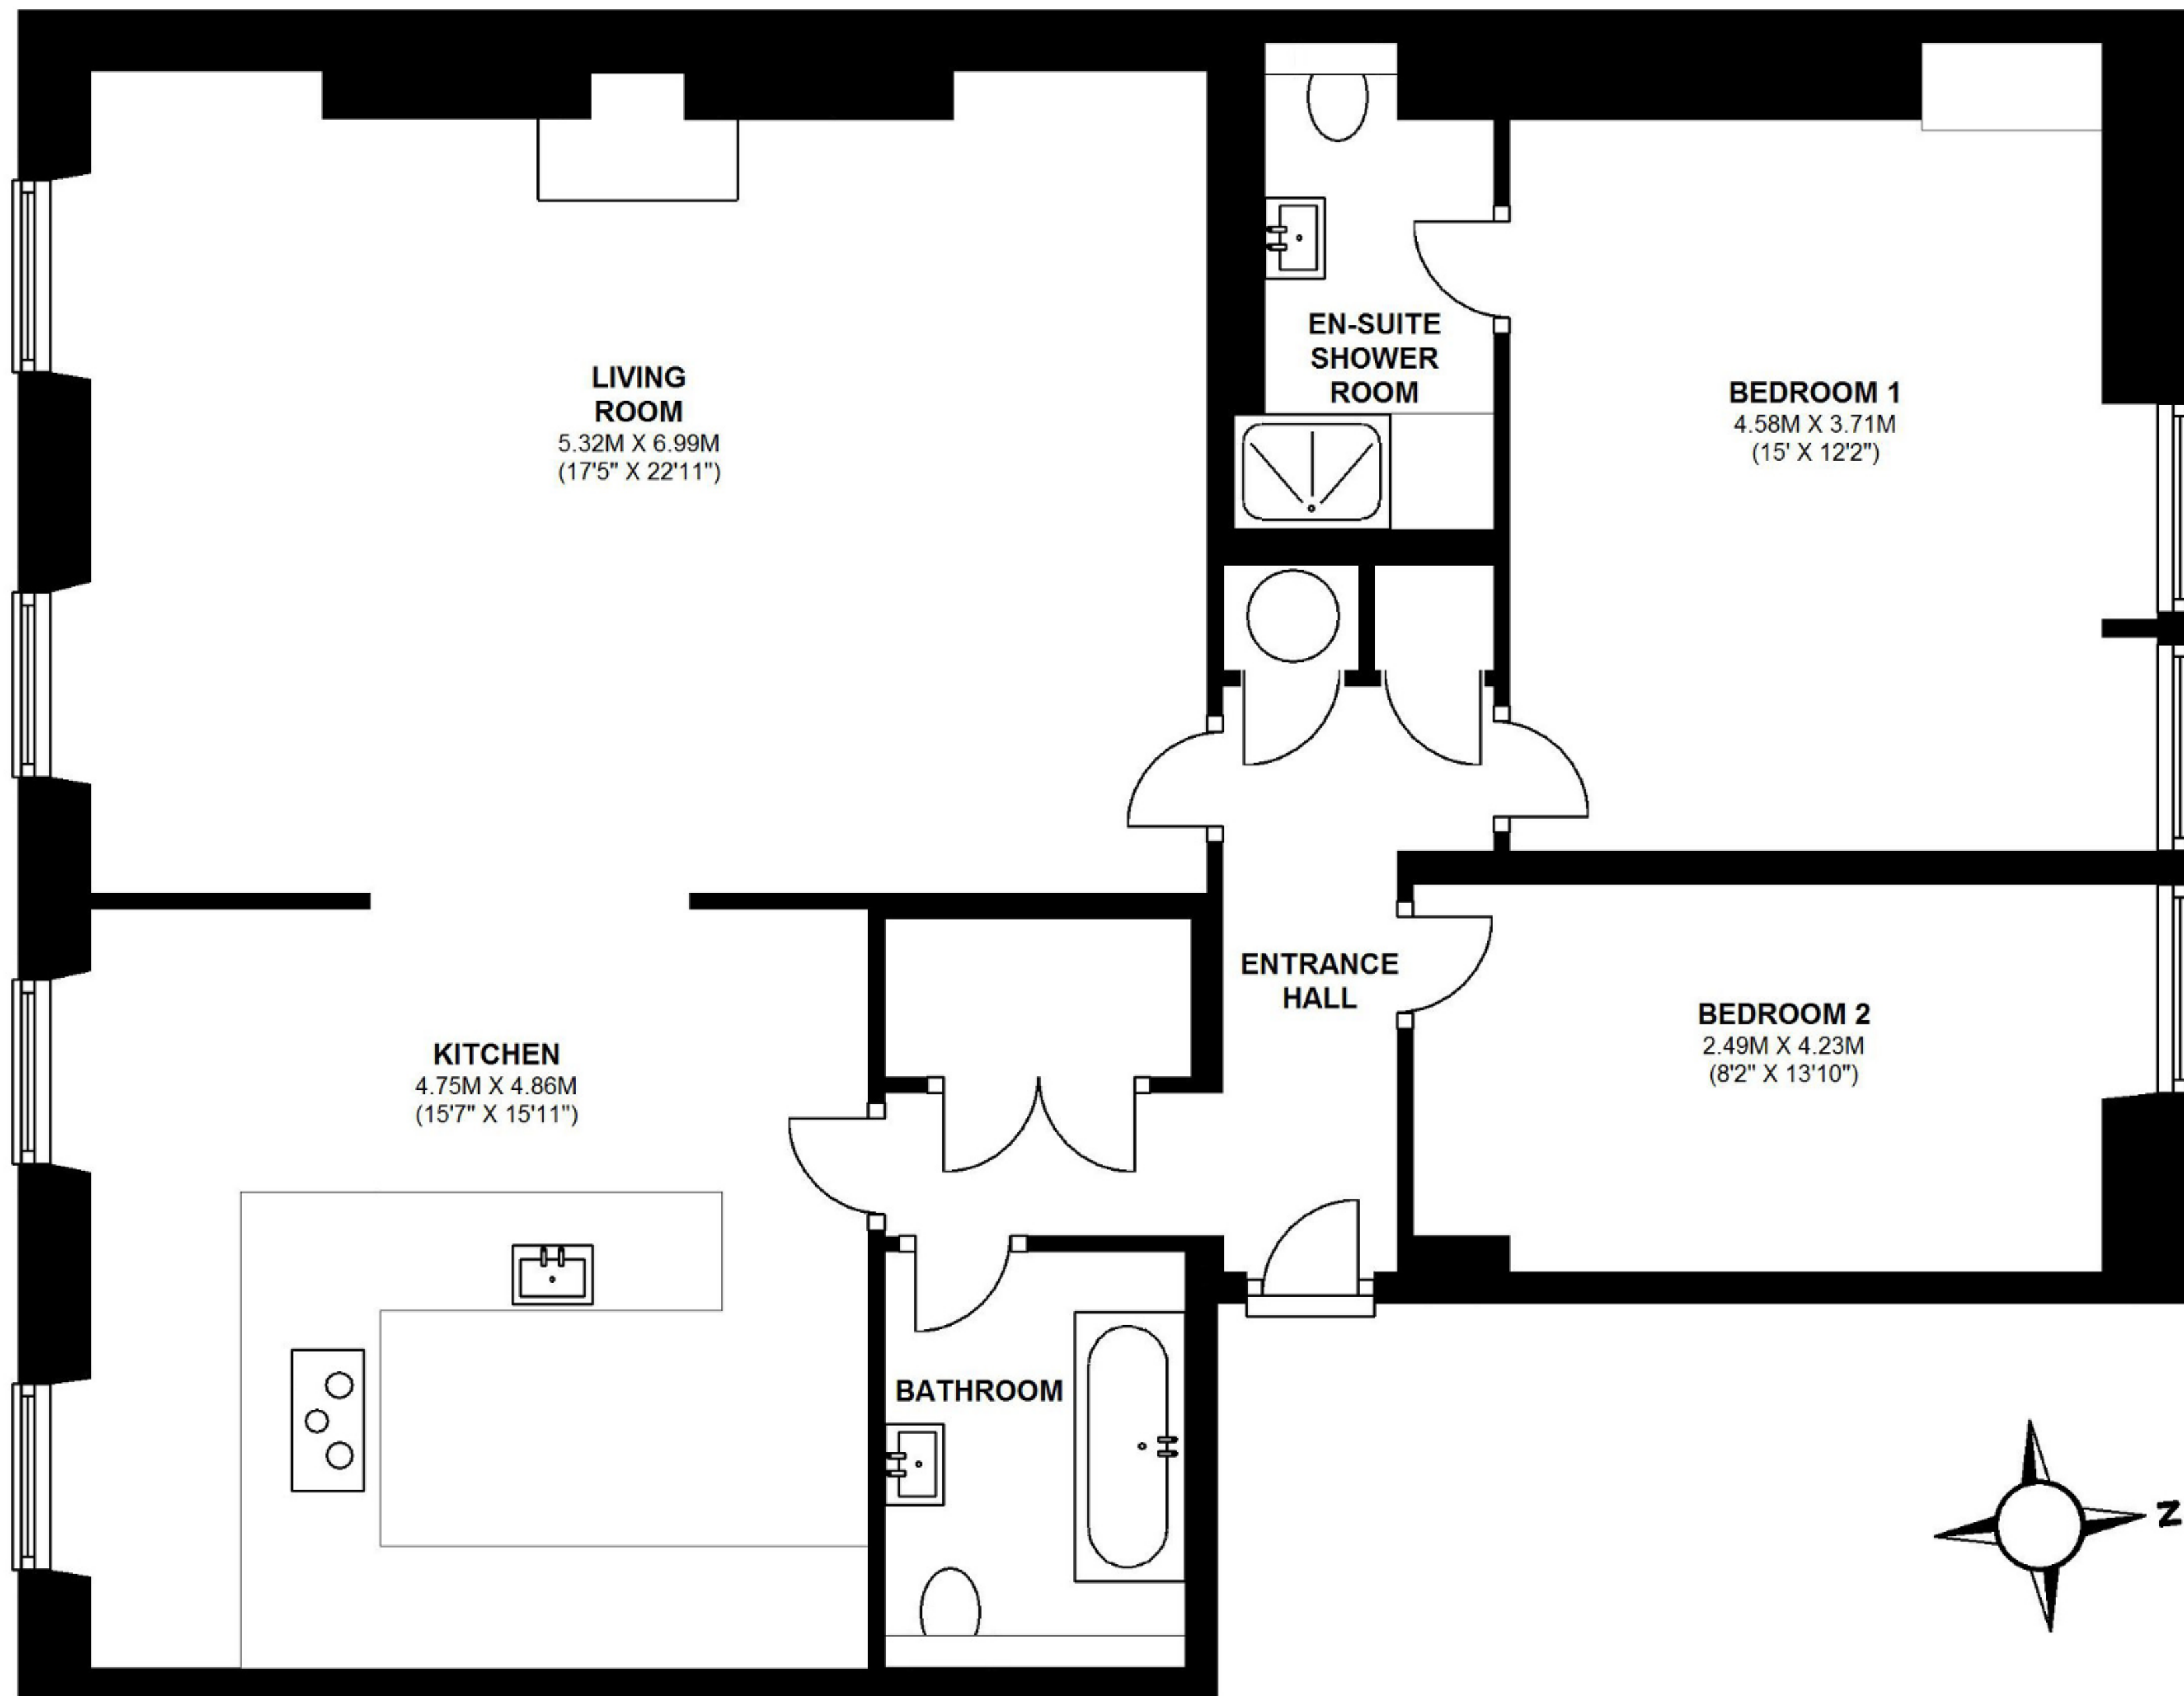

# FIRST FLOOR

APPROX. 108.4 SQ. METRES (1167.0 SQ. FEET)

TOTAL AREA: APPROX. 108.4 SQ. METRES (1167.0 SQ. FEET)

Whilst every attempt has been made to ensure the accuracy of the floor plans contained here, measurements of doors, windows and rooms are approximate and no responsibility is taken by Reside Bath Limited for any error, omission or mis-statement. These plans are for representation purposes only as defined by RICS Code of Measuring Practice and should be used as such by any prospective Tenant. © Copyright Reside Bath Limited 2014. Any copying, reproduction or unauthorised use of this floor plan is strictly prohibited.  
Plan produced using PlanUp.

FIRST FLOOR FLAT, PORTLAND PLACE, BATH, BA1