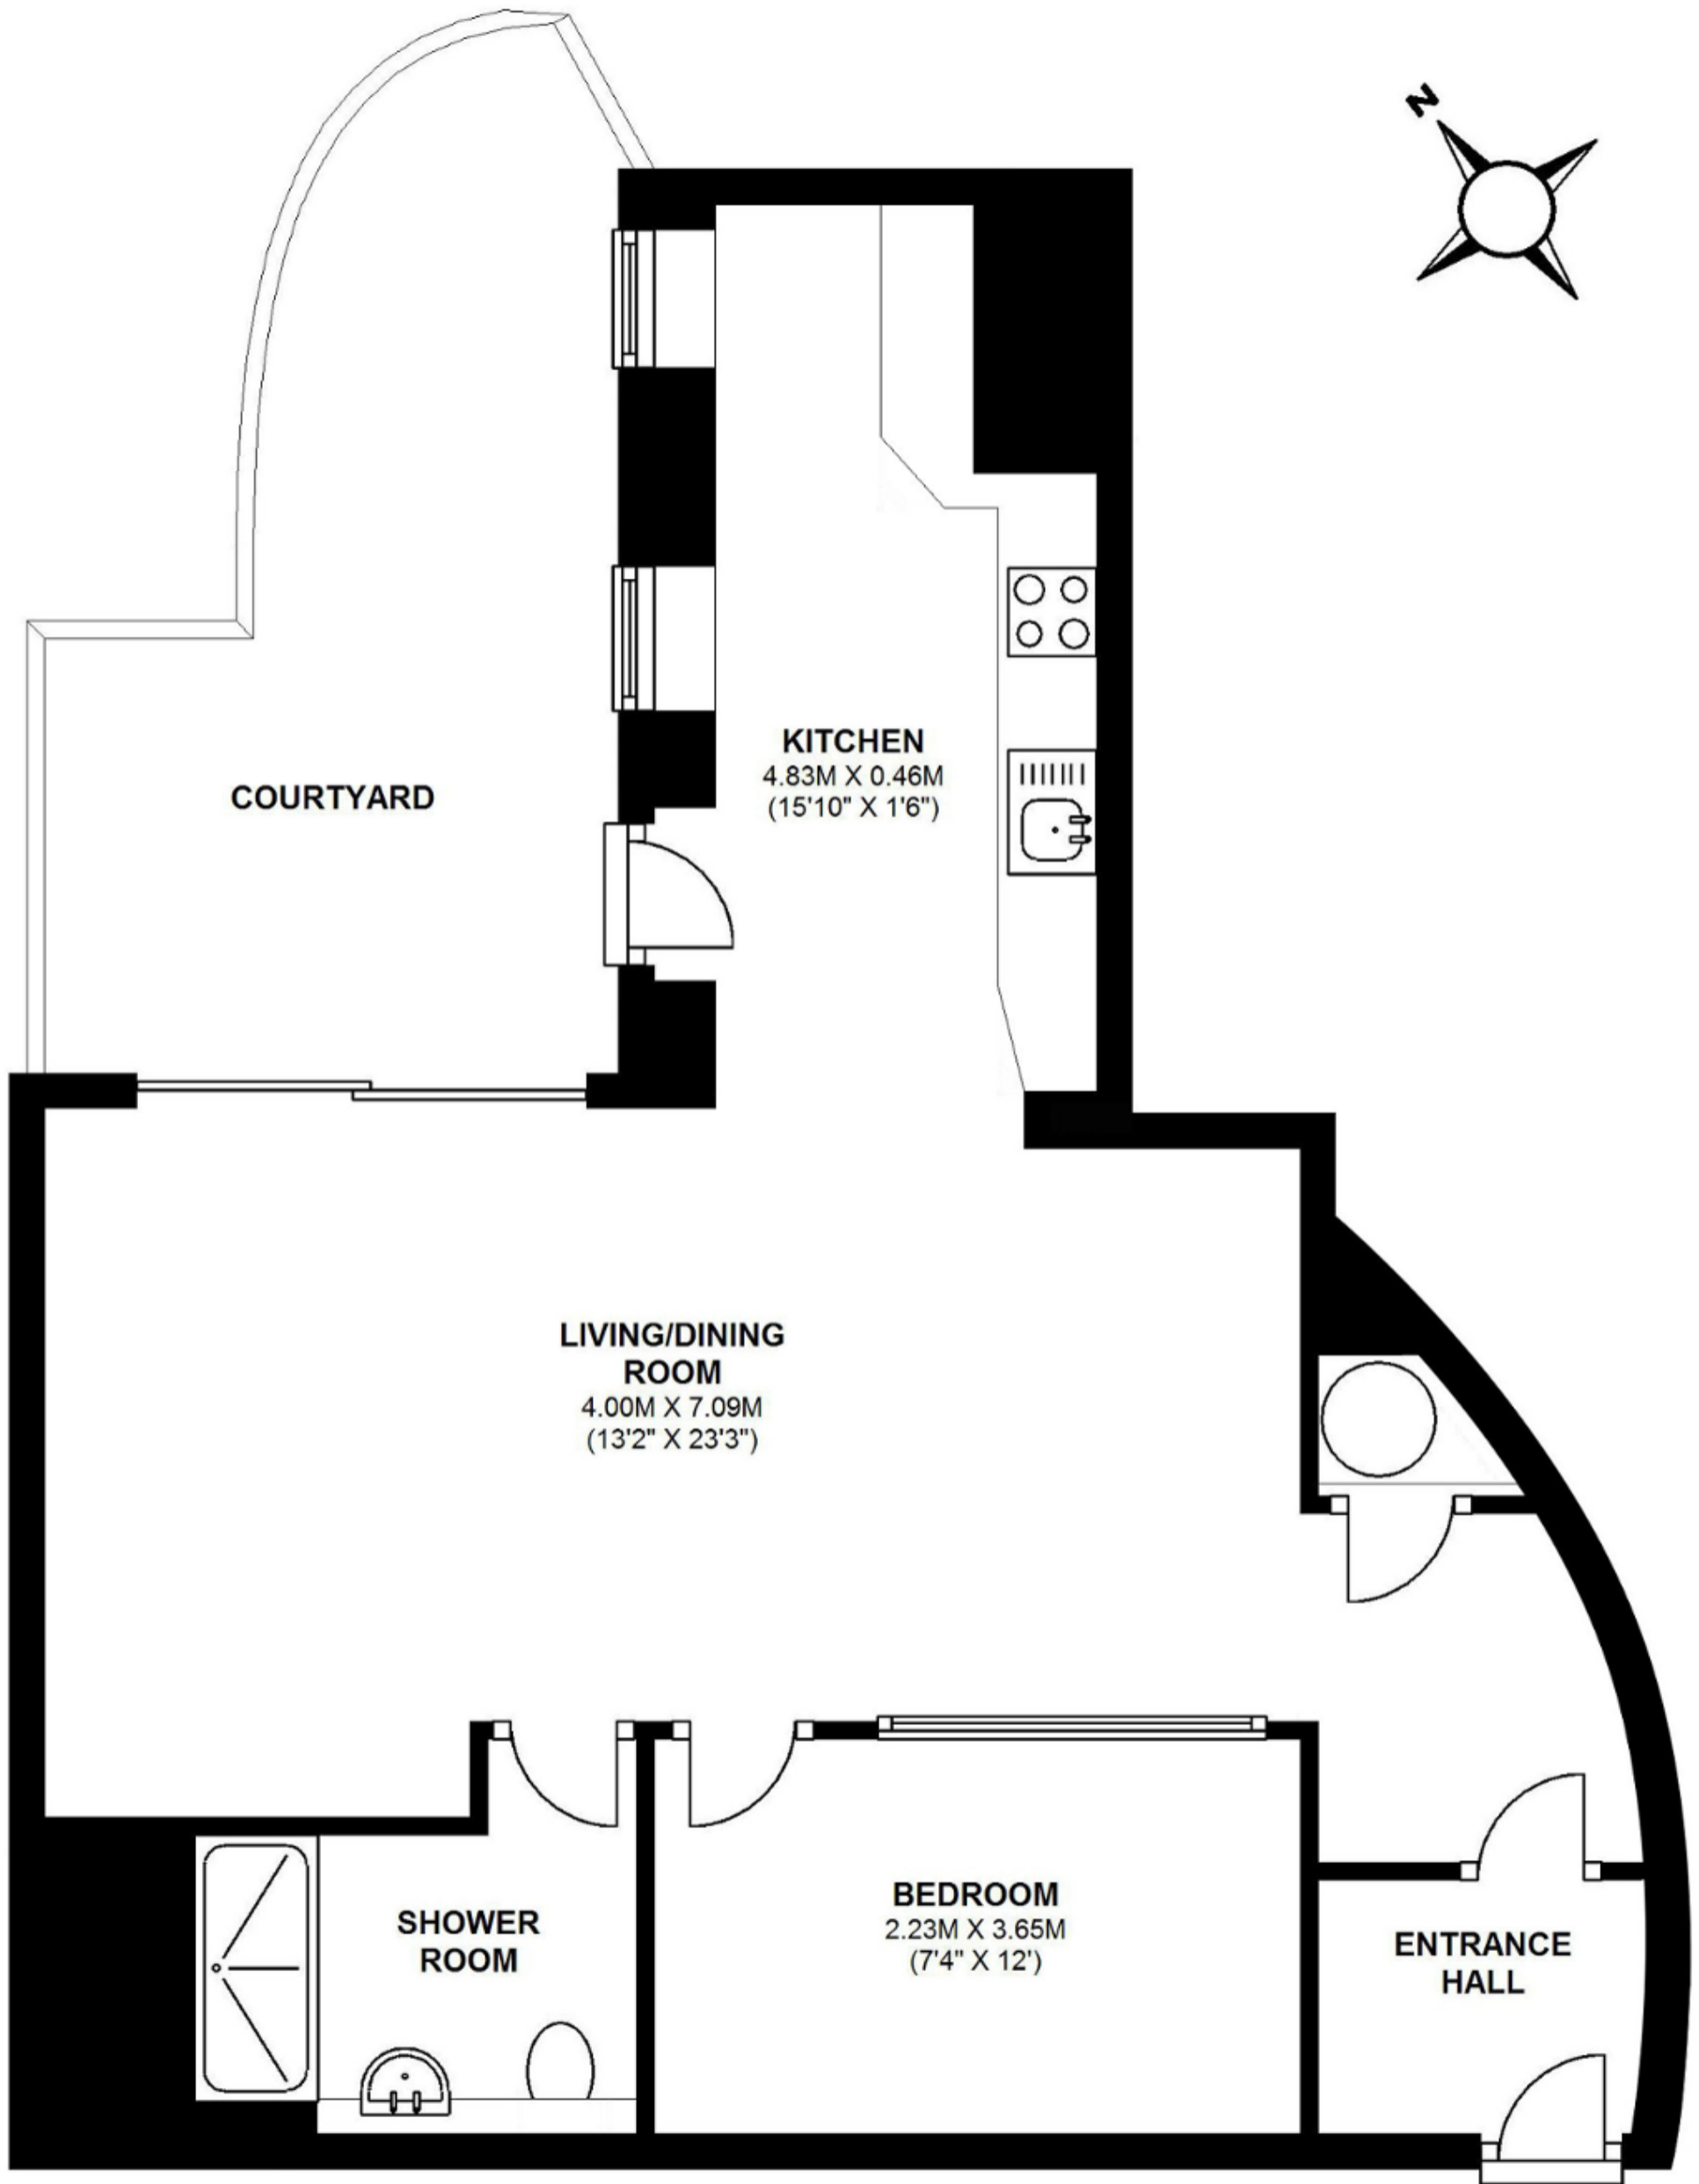

# GROUND FLOOR

APPROX. 56.7 SQ. METRES (609.9 SQ. FEET)

TOTAL AREA: APPROX. 56.7 SQ. METRES (609.9 SQ. FEET)

Whilst every attempt has been made to ensure the accuracy of the floor plans contained here, measurements of doors, windows and rooms are approximate and no responsibility is taken by Reside Bath Limited for any error, omission or mis-statement. These plans are for representation purposes only as defined by RICS Code of Measuring Practice and should be used as such by any prospective Tenant. © Copyright Reside Bath Limited 2014. Any copying, reproduction or unauthorised use of this floor plan is strictly prohibited.  
Plan produced using PlanUp.

**FLAT 1, THE COACHWORKS, 2 LONGACRE, BATH, BA1**