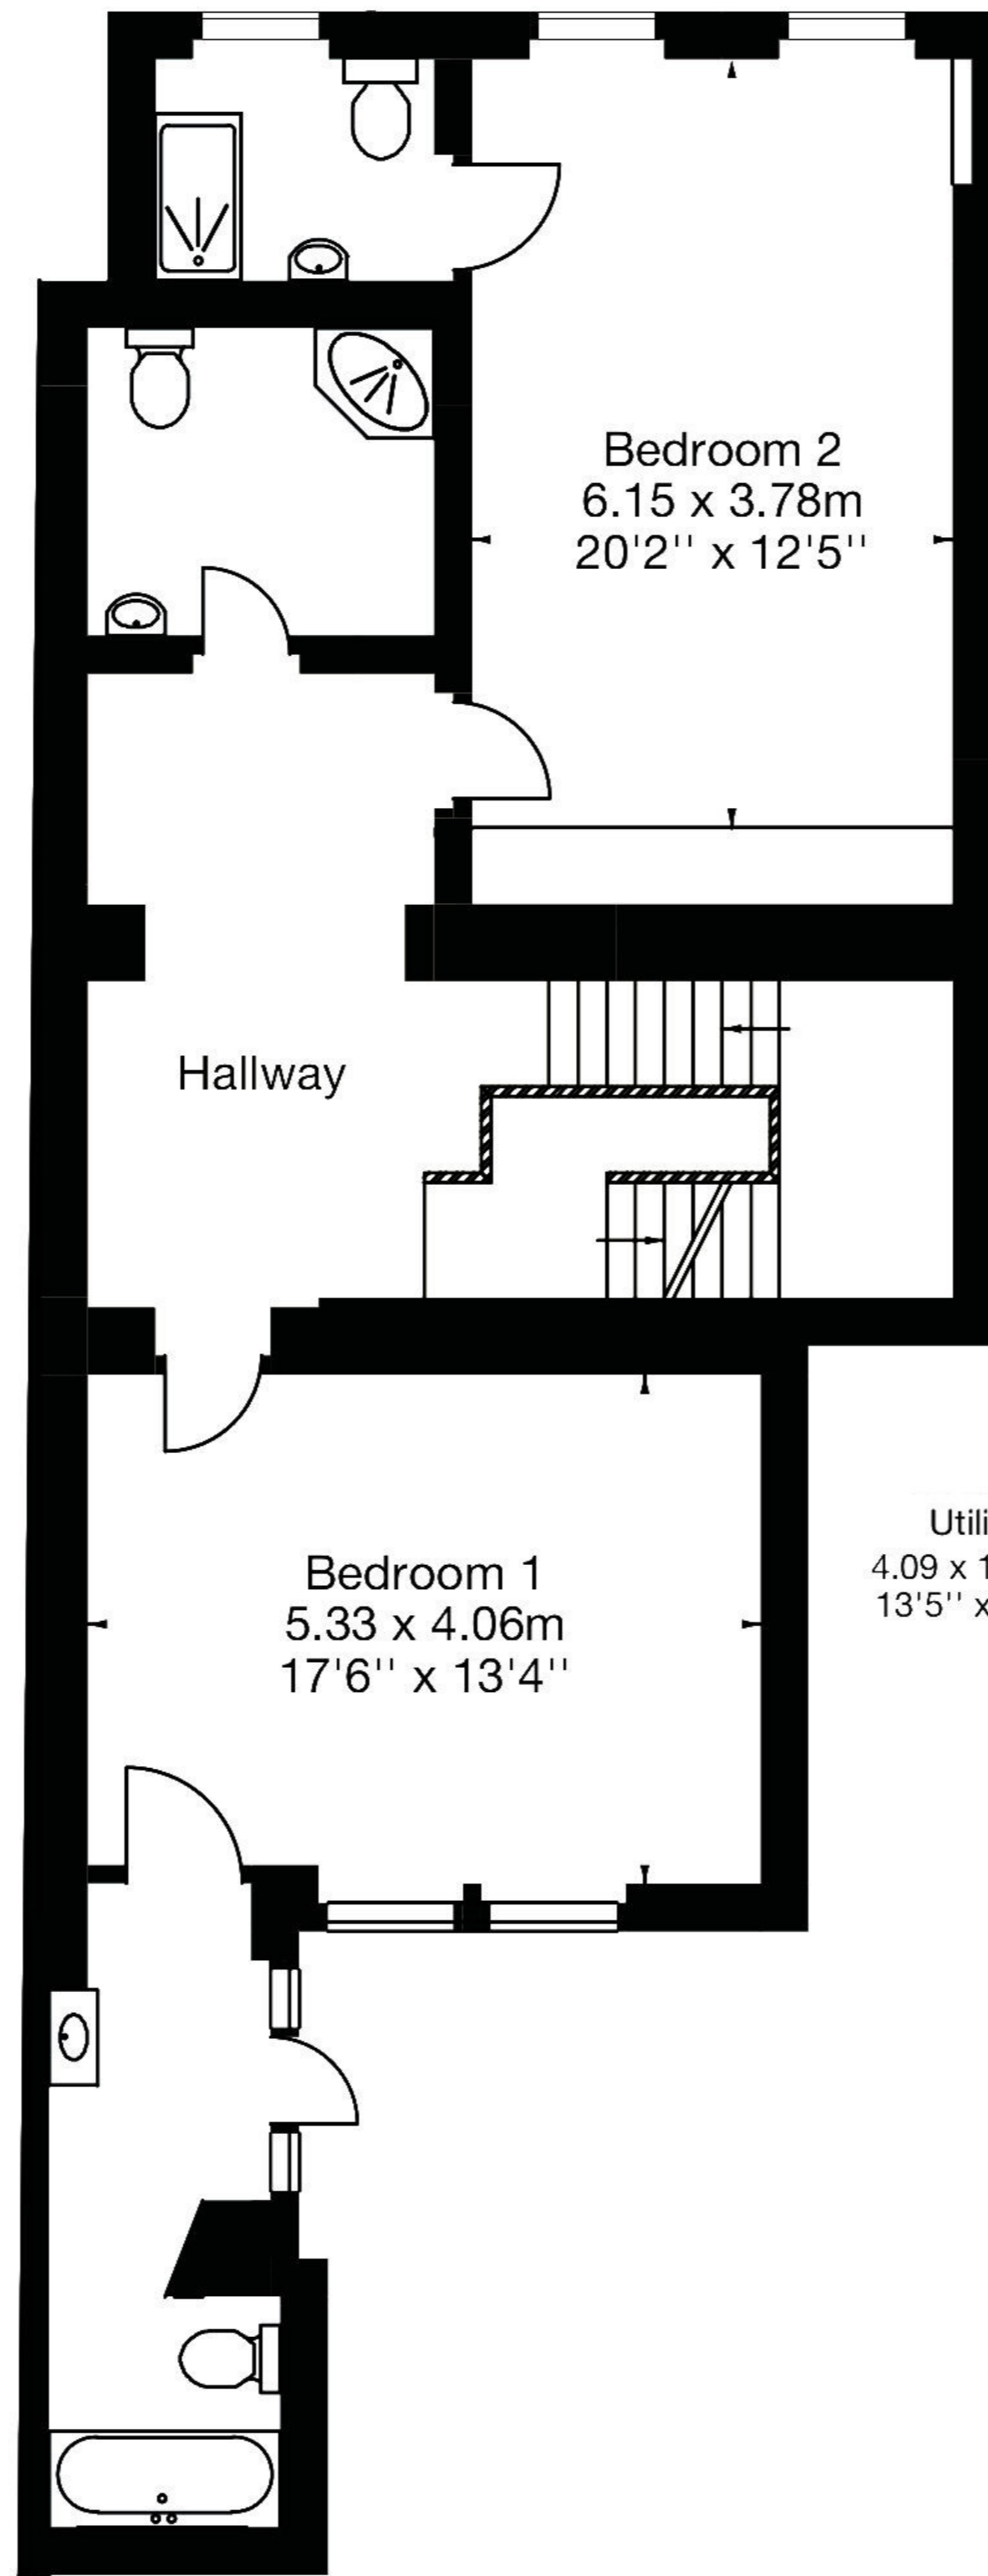

Basement Floor

Lower Ground Floor

Ground Floor

Lansdown Place West,
Bath, BA1
Approx. Gross Internal Area
2661 Sq Ft - 247 Sq M
(Including Wine Store)

Out Building
Approx. Gross Internal Area
245 Sq Ft - 23 Sq M

Stairs to
Lower Ground
Floor