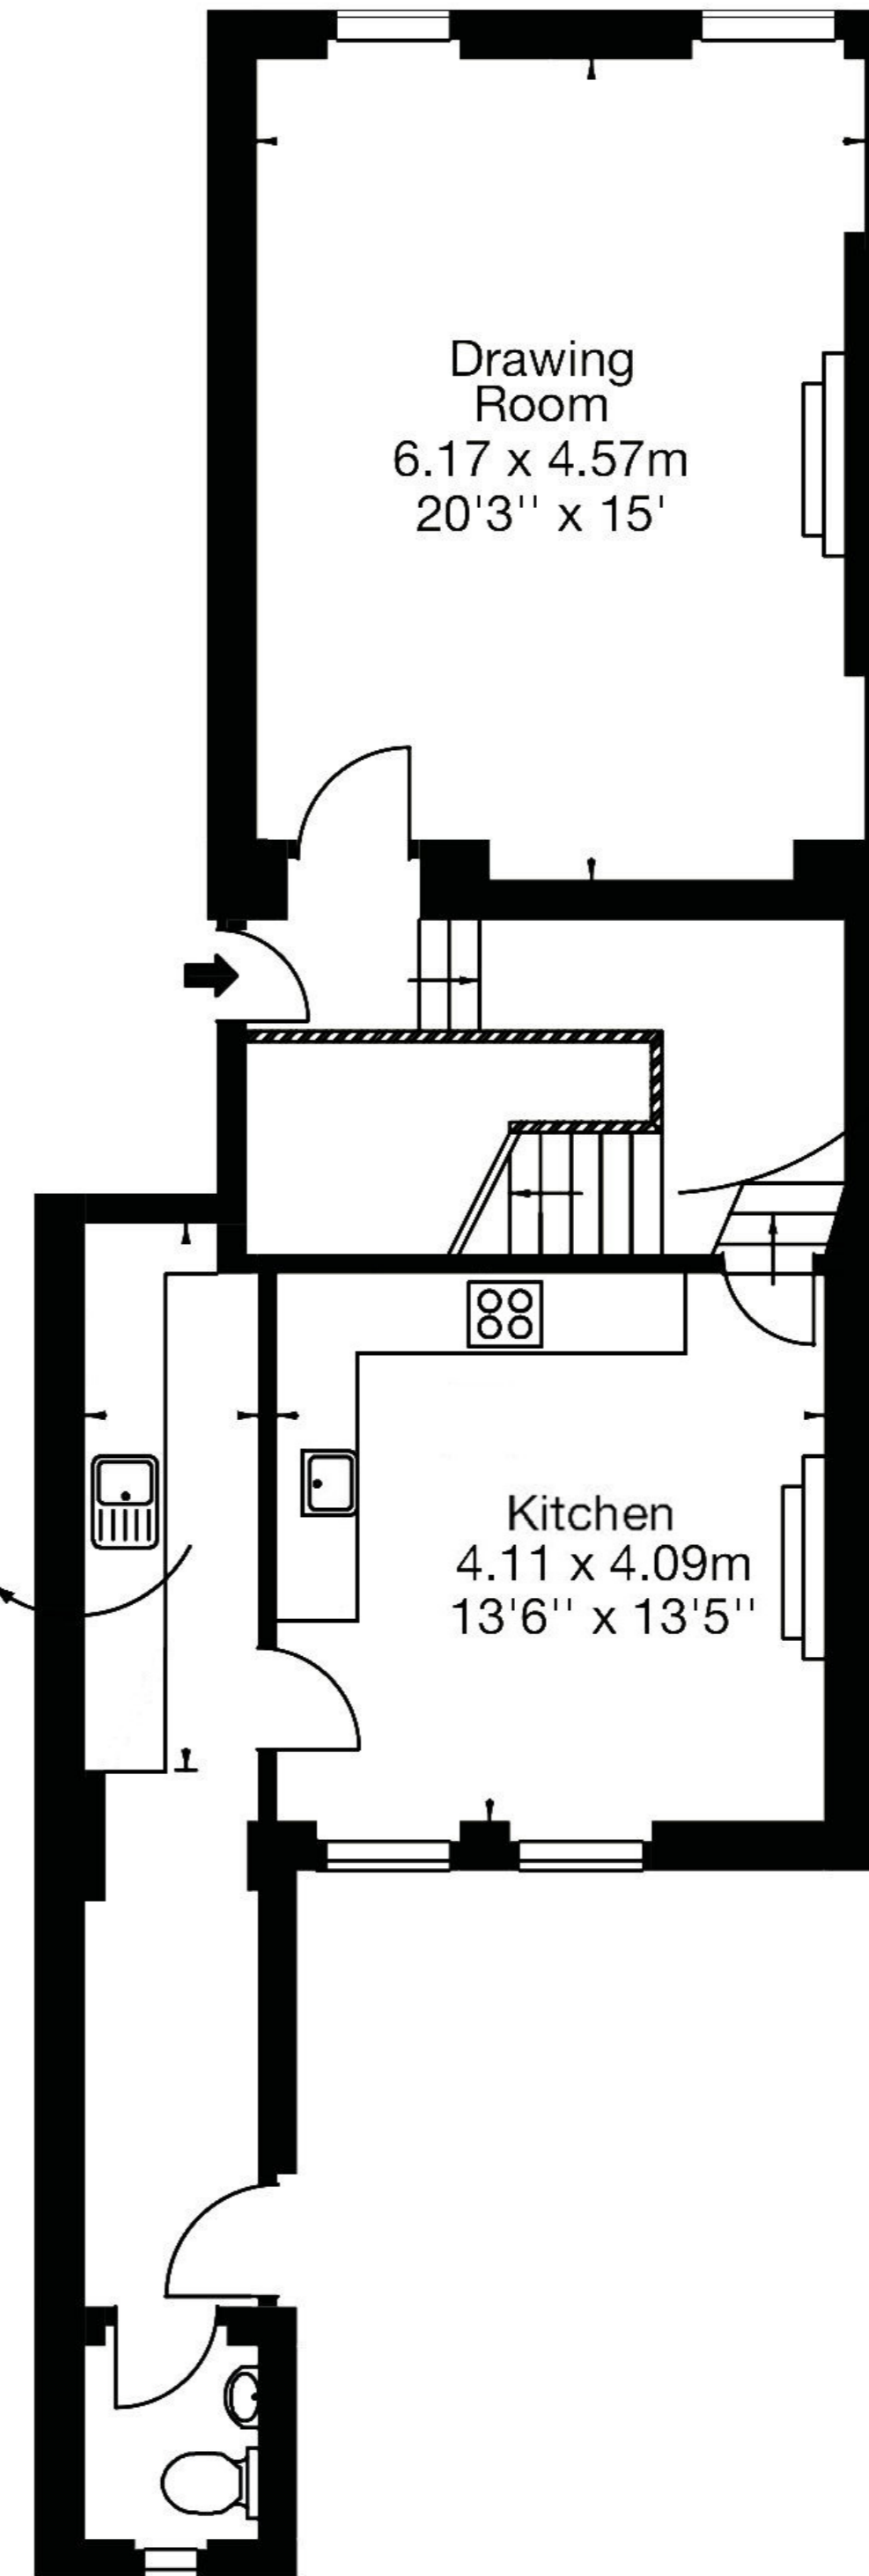

Basement Floor

Lower Ground Floor

Ground Floor

Lansdown Place West,
Bath, BA1
Approx. Gross Internal Area
2661 Sq Ft - 247 Sq M
(Including Wine Store)

Out Building
Approx. Gross Internal Area
245 Sq Ft - 23 Sq M

Stairs to
Lower Ground
Floor