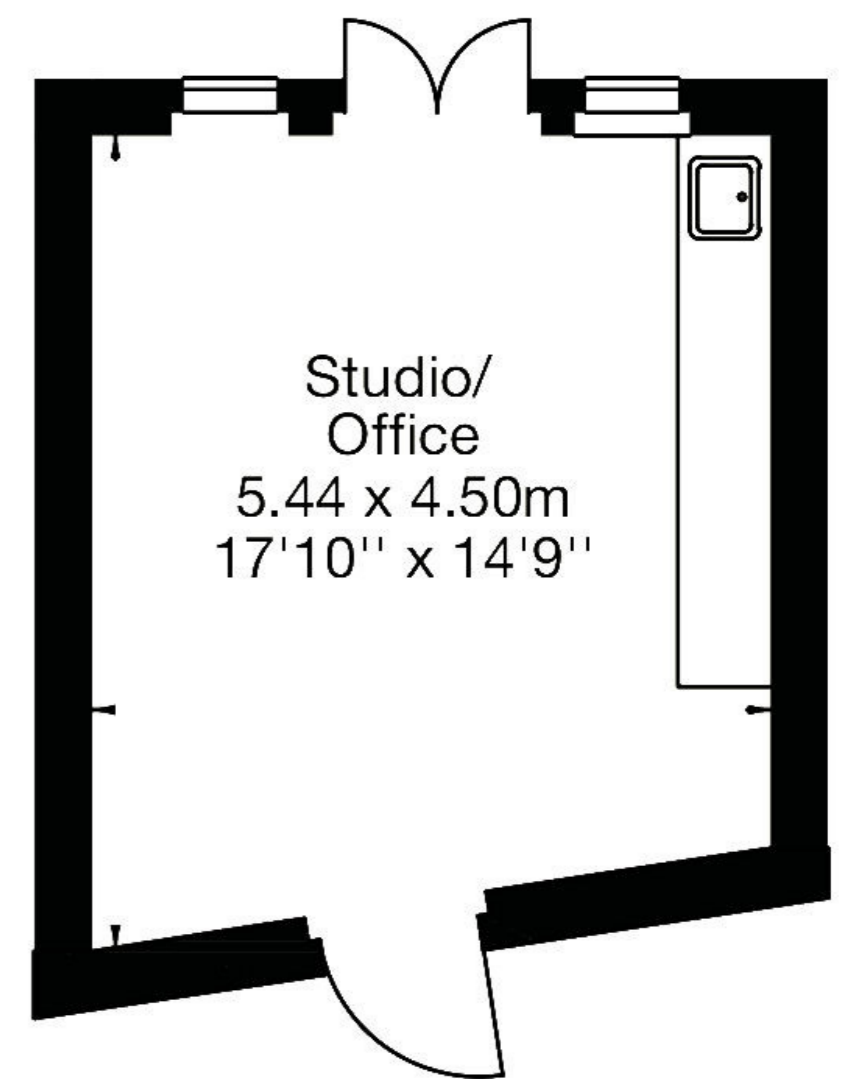

Basement Floor

Lower Ground Floor

Ground Floor

Lansdown Place West,
Bath, BA1
Approx. Gross Internal Area
2661 Sq Ft - 247 Sq M
(Including Wine Store)

Out Building
Approx. Gross Internal Area
245 Sq Ft - 23 Sq M

Stairs to
Lower Ground
Floor