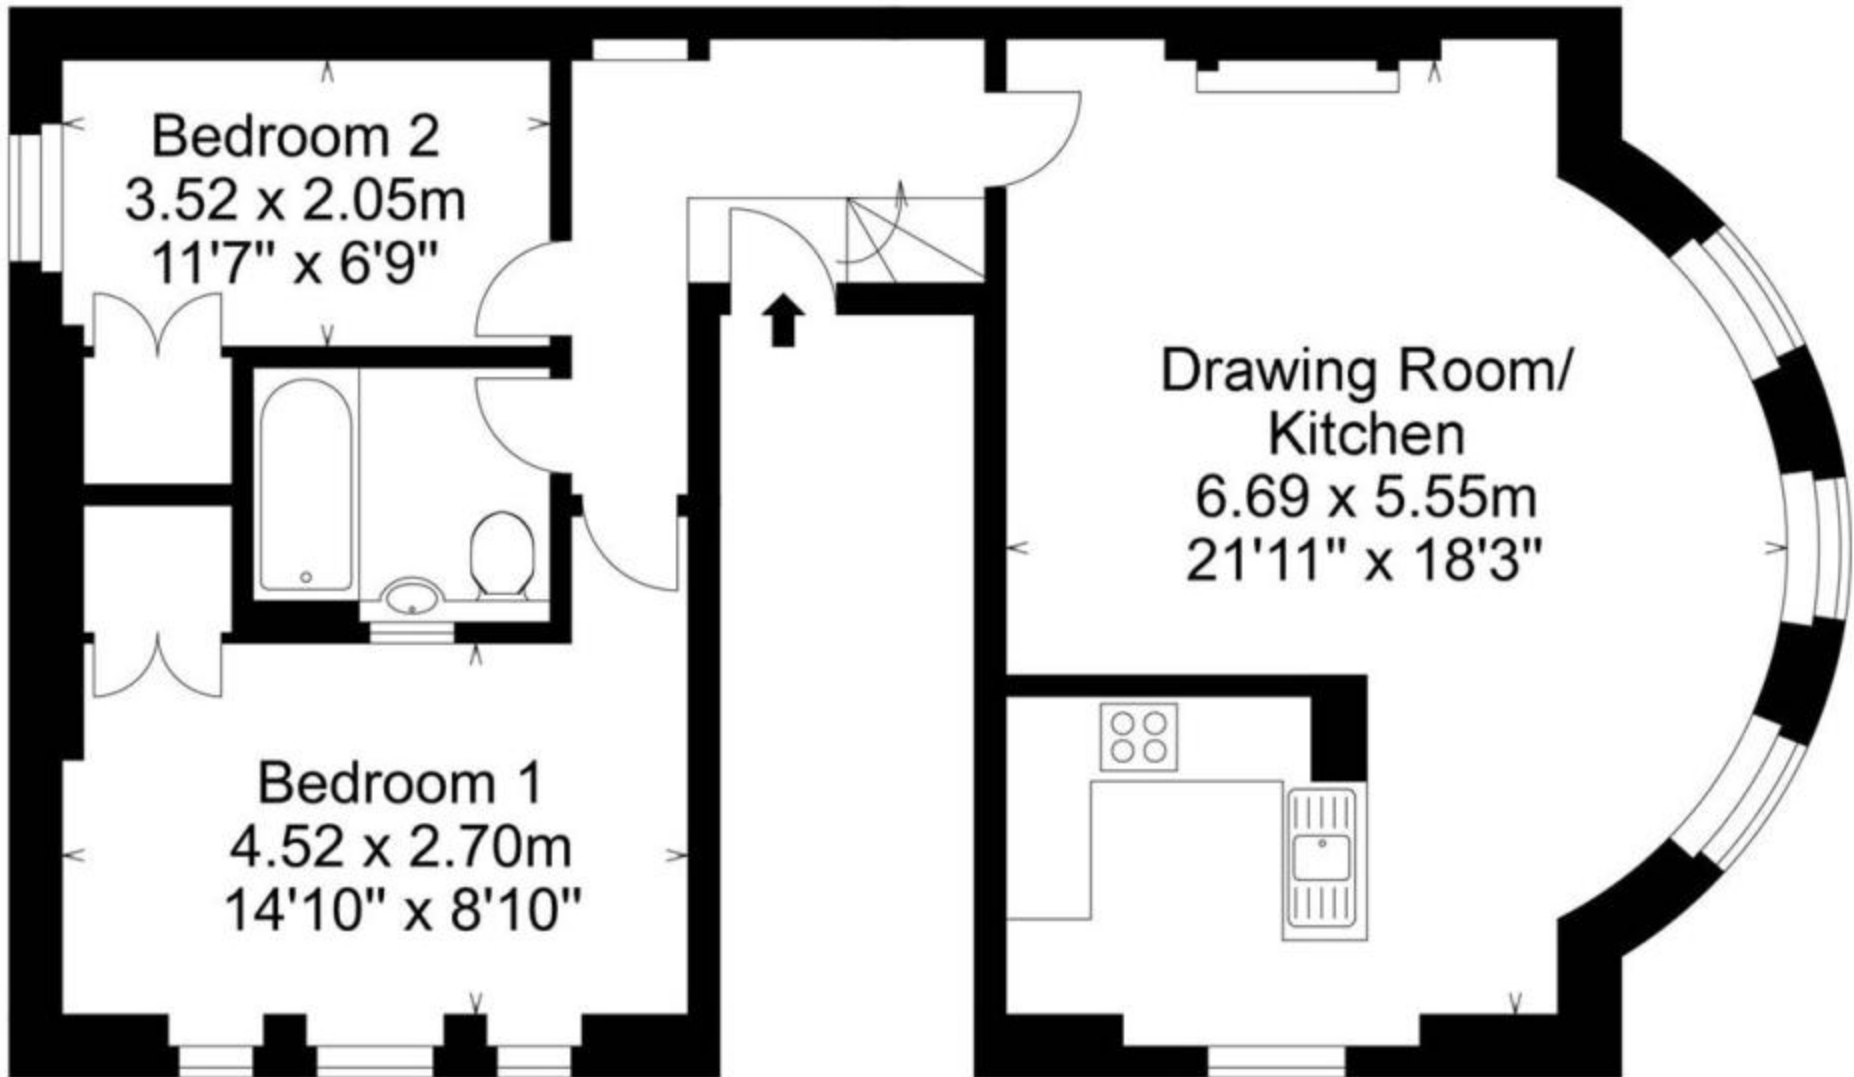

Upper East Hayes,  
Bath, BA1  
Approx. Gross Internal Area  
734 Sq Ft - 68.18 Sq M

First Floor