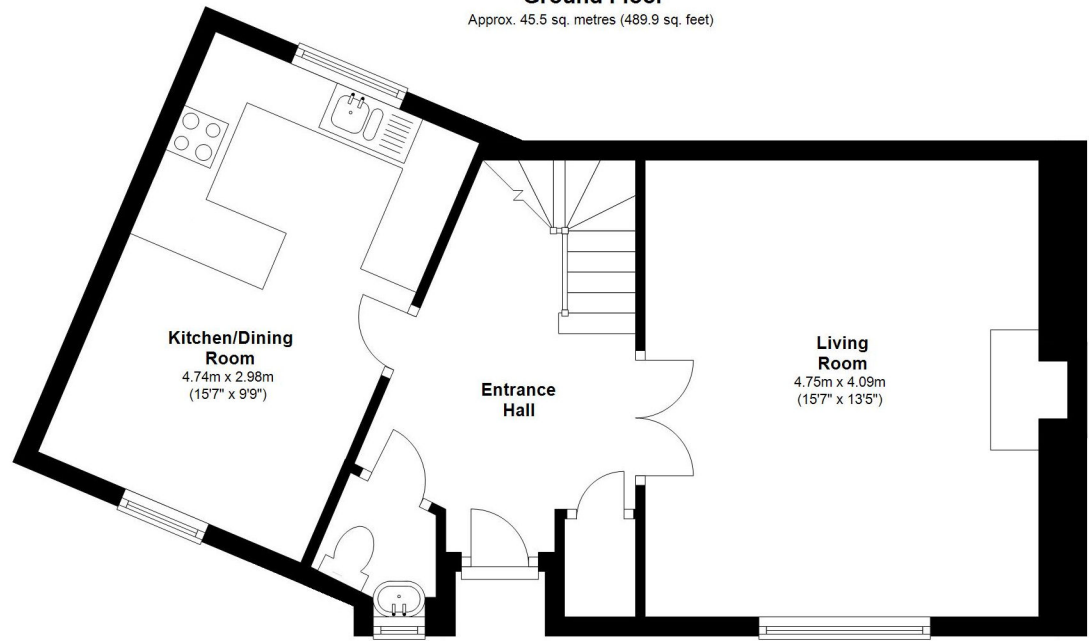

## Ground Floor

Approx. 45.5 sq. metres (489.9 sq. feet)

## First Floor

Approx. 62.6 sq. metres (674.2 sq. feet)

Total area: approx. 108.2 sq. metres (1164.1 sq. feet)

Whilst every attempt has been made to ensure the accuracy of the floor plans contained here, measurements of doors, windows and rooms are approximate and no responsibility is taken by Reside Bath Limited for any error, omission or mis-statement. These plans are for representation purposes only as defined by RICS Code of Measuring Practice and should be used as such by any prospective Tenant. © Copyright Reside Bath Limited 2016. Any copying, reproduction or unauthorised use of this floor plan is strictly prohibited.  
Plan produced using PlanUp.