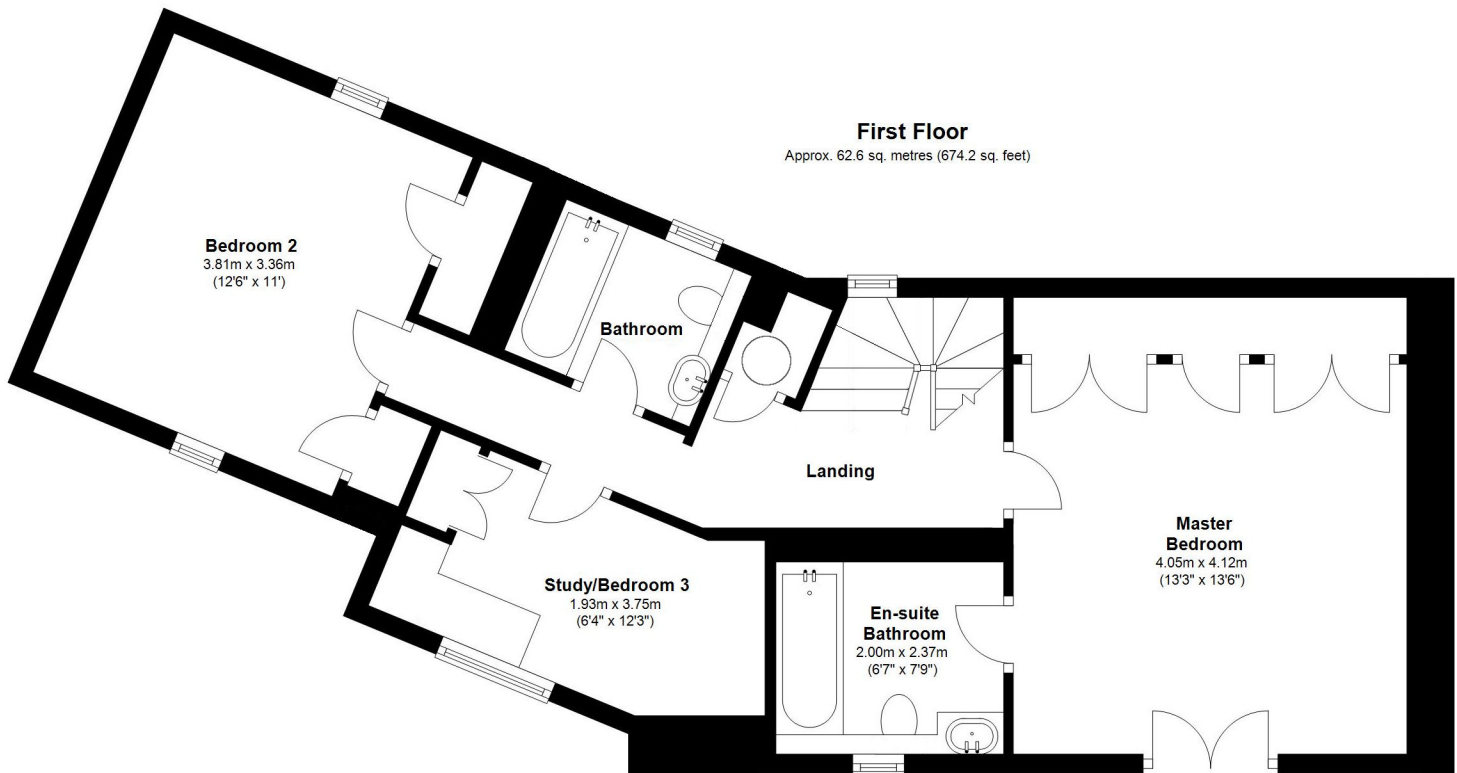

## Ground Floor

Approx. 45.5 sq. metres (489.9 sq. feet)

## First Floor

Approx. 62.6 sq. metres (674.2 sq. feet)

Total area: approx. 108.2 sq. metres (1164.1 sq. feet)

Whilst every attempt has been made to ensure the accuracy of the floor plans contained here, measurements of doors, windows and rooms are approximate and no responsibility is taken by Reside Bath Limited for any error, omission or mis-statement. These plans are for representation purposes only as defined by RICS Code of Measuring Practice and should be used as such by any prospective Tenant. © Copyright Reside Bath Limited 2016. Any copying, reproduction or unauthorised use of this floor plan is strictly prohibited.  
Plan produced using PlanUp.

**Circus Mews, Bath, BA1**